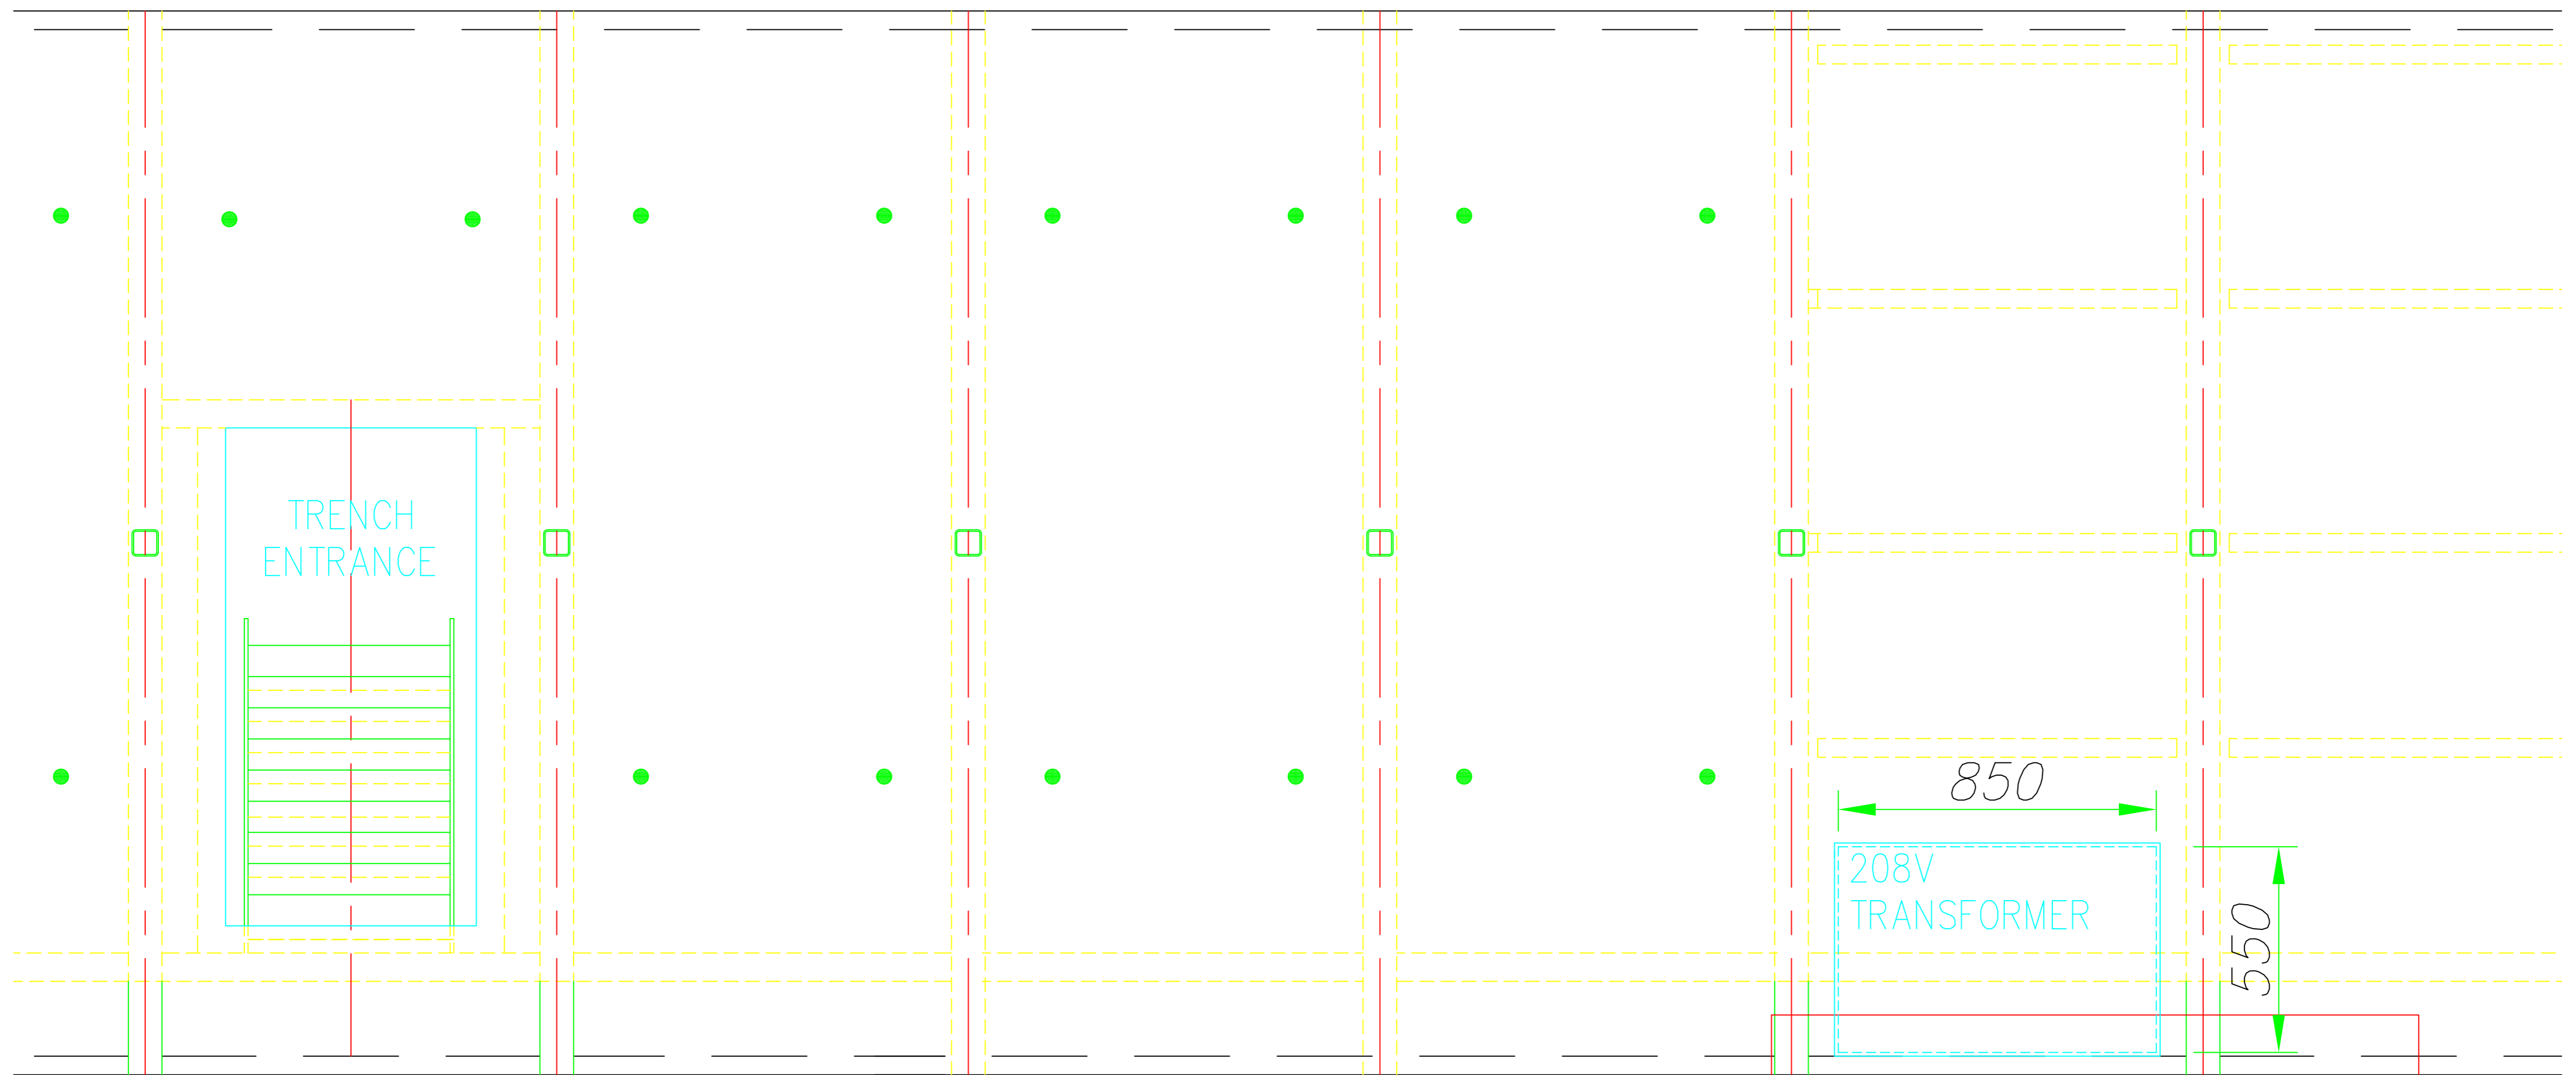

SOUTH SIDE

NORTH SIDE

WEIGHT 170Kg

1100

1100

1100

1100

VIEW LOOKING NORTH