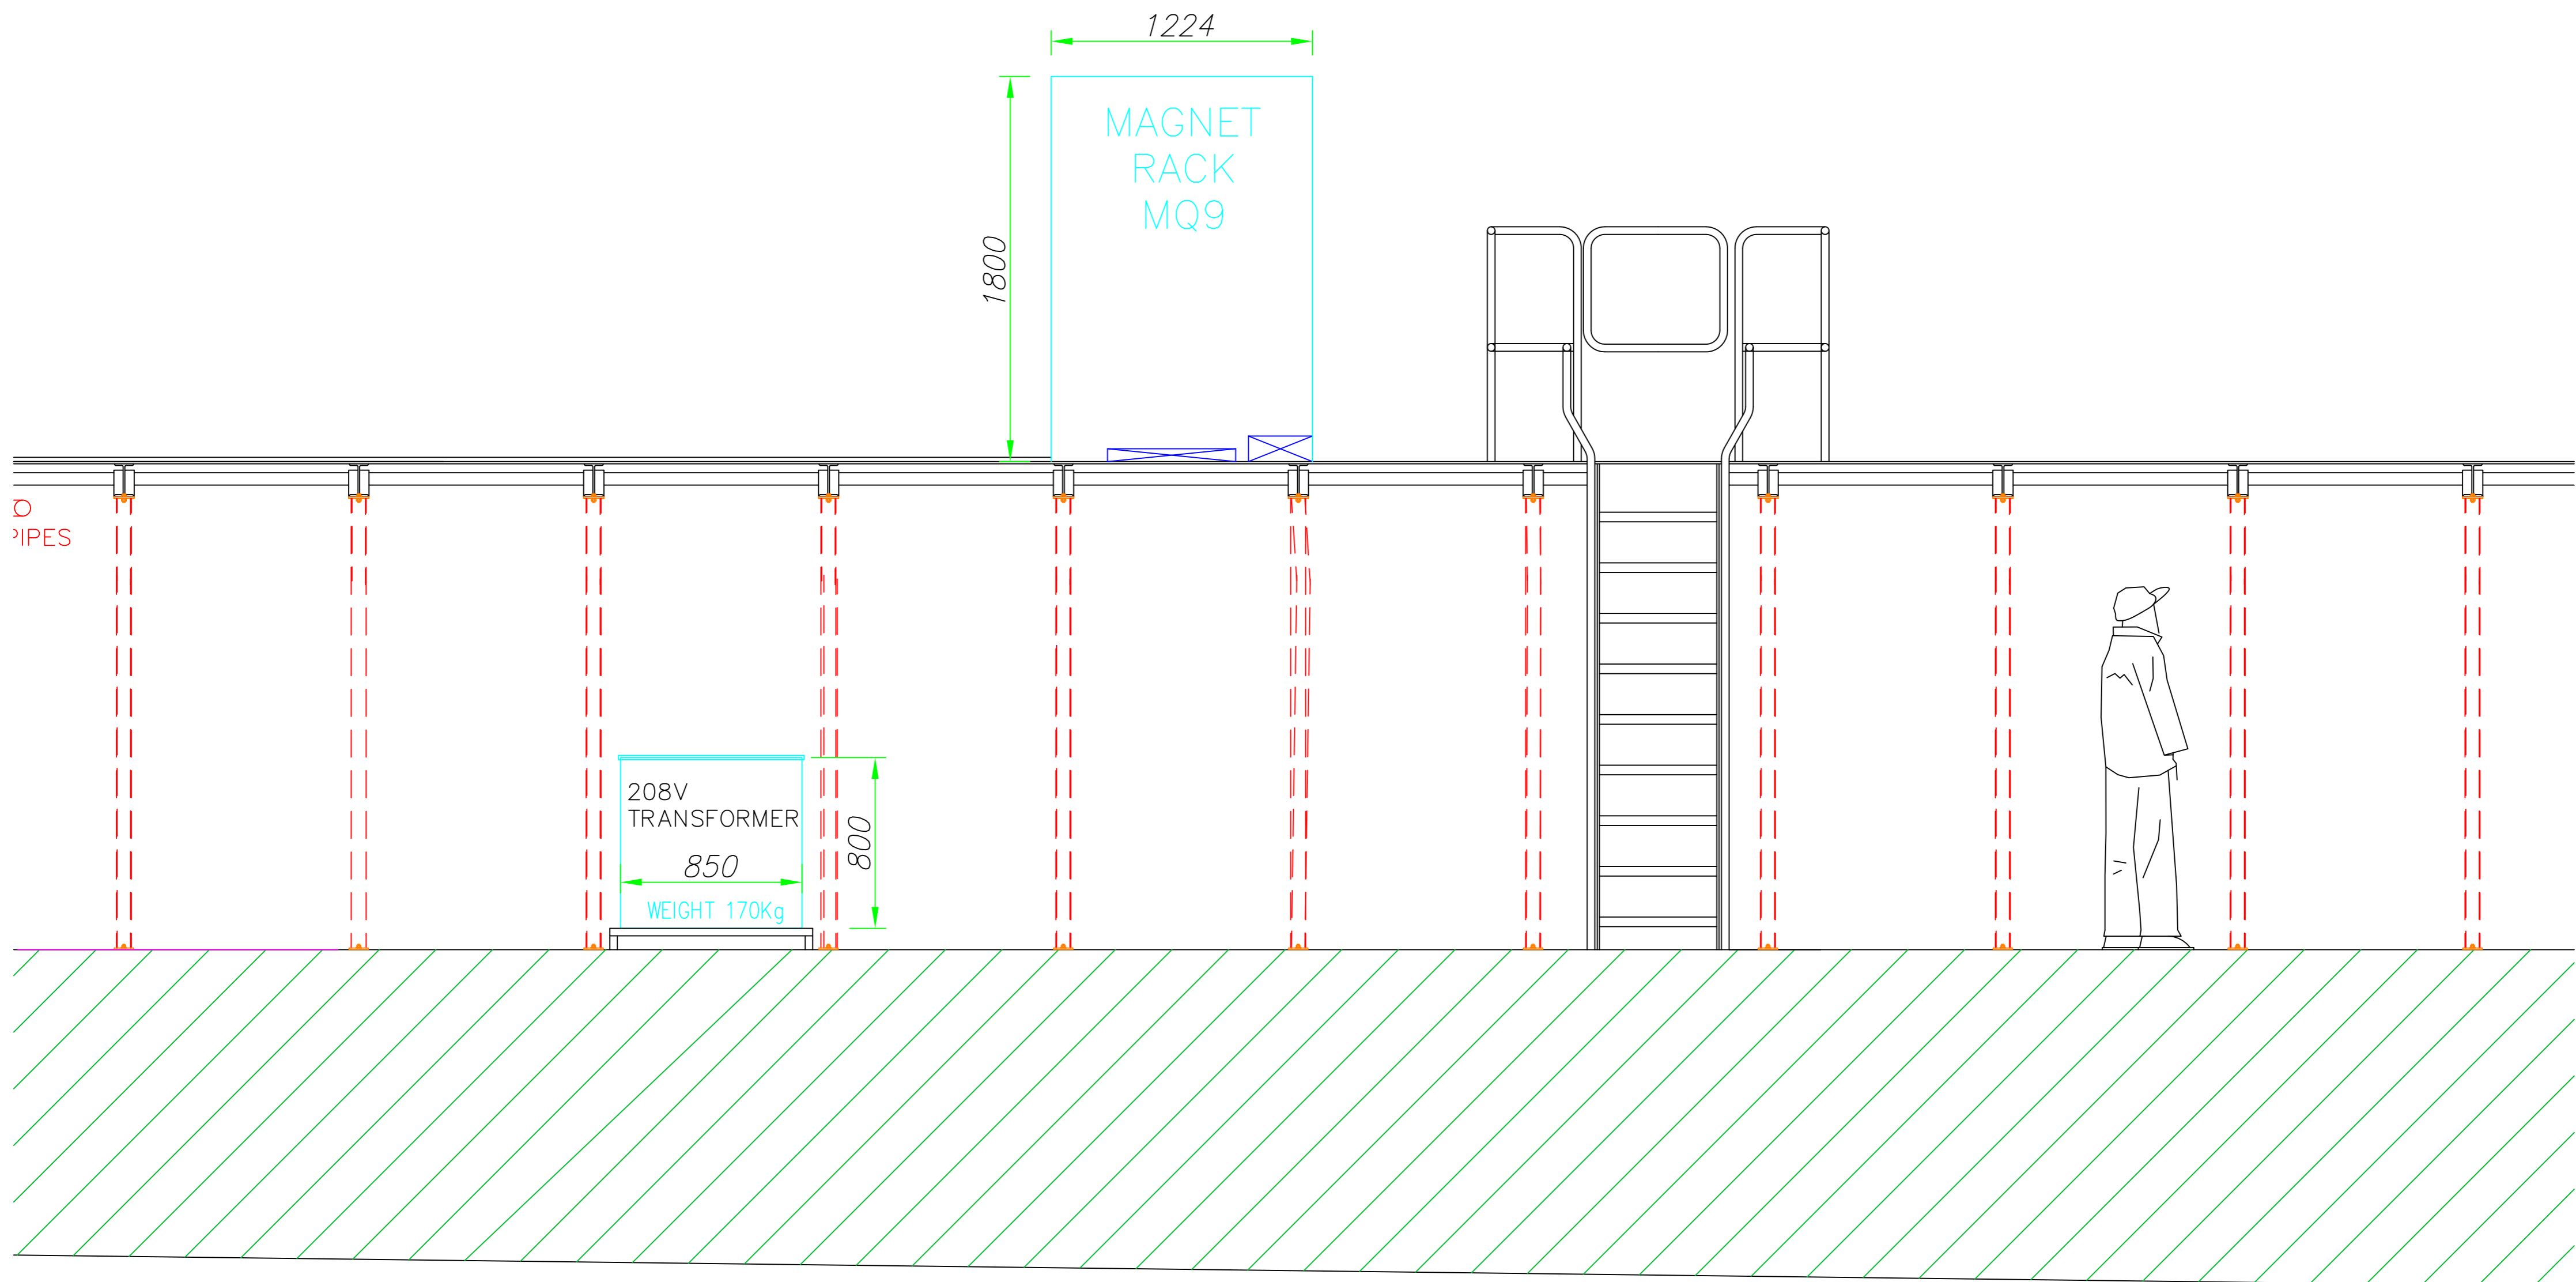

SOUTH SIDE

NORTH SIDE

WEIGHT 170Kg

1100

1100

1100

1100

VIEW LOOKING NORTH