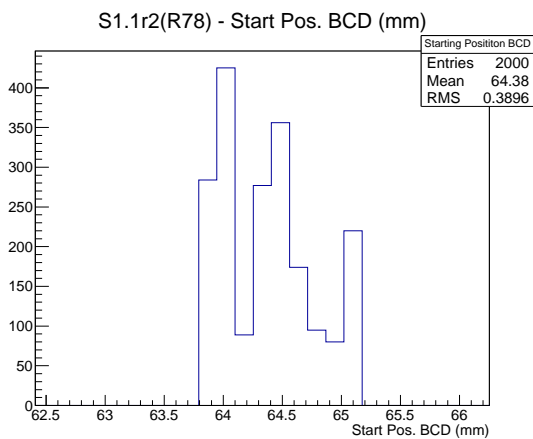

Target Performance Report - S1.1r2(R78)

Report Generated: November 18, 2012,

Last Actuation: 18/11/12 12:04:25

1 Operation Summary

	Last Shift	Total
Actuations:	73.1K	73.1 K
Quadrature Count errors:	2123	2123
Fiber ADC errors:	9	9
BPS errors (during actuation):	3	3
(R78) Gaps > 3s & < 10s:	19468	19468
(R78) Gaps > 10s:	1802	1802
(R78) SP2 Corrections:	666	666
(R78) Capture Over/Under shoots:	3067/3779	3068/6847

2 Mechanical Performance

Starting position for the last 2000 actuations.

Starting position width over time.

Acceleration for the last 2000 actuations.

Acceleration over time. Normalised to a temperature 45C using the temperature data collected by the system.

3 Optical Performance

4 BPS Check