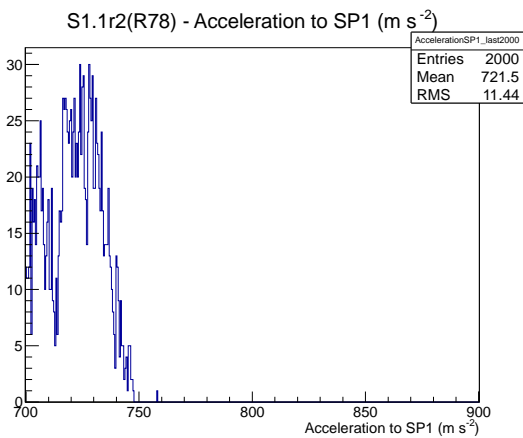

Target Performance Report - S1.1r2(R78)

Report Generated: November 18, 2012,

Last Actuation: 18/11/12 12:04:25

1 Operation Summary

	Last Shift	Total
Actuations:	73.1K	73.1 K
Quadrature Count errors:	2123	2123
Fiber ADC errors:	9	9
BPS errors (during actuation):	3	3
(R78) Gaps > 3s & < 10s:	19468	19468
(R78) Gaps > 10s:	1802	1802
(R78) SP2 Corrections:	666	666
(R78) Capture Over/Under shoots:	3067/3779	3068/6847

2 Mechanical Performance

Starting position for the last 2000 actuations.

Starting position width over time.

Acceleration for the last 2000 actuations.

Acceleration over time. Normalised to a temperature 45C using the temperature data collected by the system.