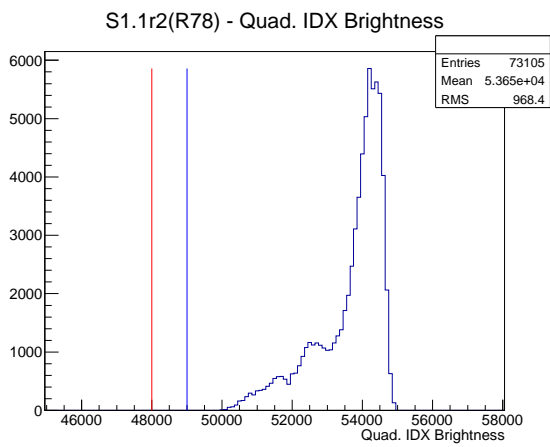

Target Performance Report - S1.1r2(R78)

Report Generated: November 18, 2012,

Last Actuation: 18/11/12 12:04:25

1 Operation Summary

	Last Shift	Total
Actuations:	73.1K	73.1 K
Quadrature Count errors:	2123	2123
Fiber ADC errors:	9	9
BPS errors (during actuation):	3	3
(R78) Gaps > 3s & < 10s:	19468	19468
(R78) Gaps > 10s:	1802	1802
(R78) SP2 Corrections:	666	666
(R78) Capture Over/Under shoots:	3067/3779	3068/6847

2 Mechanical Performance

Starting position for the last 2000 actuations.

Starting position width over time.

Acceleration for the last 2000 actuations.

Acceleration over time. Normalised to a temperature 45C using the temperature data collected by the system.

3 Optical Performance

4 BPS Check