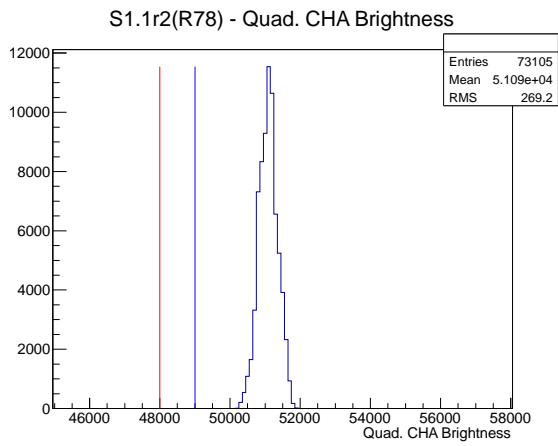

Target Performance Report - S1.1r2(R78)

Report Generated: November 18, 2012,

Last Actuation: 18/11/12 12:04:25

1 Operation Summary

	Last Shift	Total
Actuations:	73.1K	73.1 K
Quadrature Count errors:	2123	2123
Fiber ADC errors:	9	9
BPS errors (during actuation):	3	3
(R78) Gaps > 3s & < 10s:	19468	19468
(R78) Gaps > 10s:	1802	1802
(R78) SP2 Corrections:	666	666
(R78) Capture Over/Under shoots:	3067/3779	3068/6847

2 Mechanical Performance

Starting position for the last 2000 actuations.

Starting position width over time.

Acceleration for the last 2000 actuations.

Acceleration over time. Normalised to a temperature 45C using the temperature data collected by the system.

3 Optical Performance

4 BPS Check