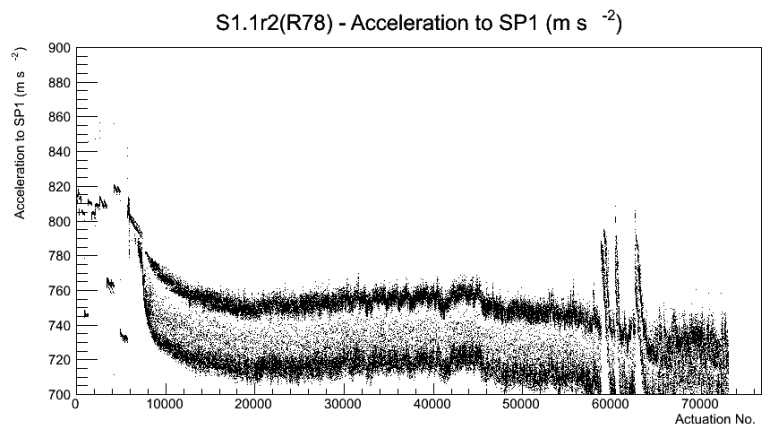

Target Performance Report - S1.1r2(R78)

Report Generated: November 18, 2012,

Last Actuation: 18/11/12 12:04:25

1 Operation Summary

	Last Shift	Total
Actuations:	73.1K	73.1 K
Quadrature Count errors:	2123	2123
Fiber ADC errors:	9	9
BPS errors (during actuation):	3	3
(R78) Gaps > 3s & < 10s:	19468	19468
(R78) Gaps > 10s:	1802	1802
(R78) SP2 Corrections:	666	666
(R78) Capture Over/Under shoots:	3067/3779	3068/6847

2 Mechanical Performance

Starting position for the last 2000 actuations.

Starting position width over time.

Acceleration for the last 2000 actuations.

Acceleration over time. Normalised to a temperature 45C using the temperature data collected by the system.

3 Optical Performance

4 BPS Check