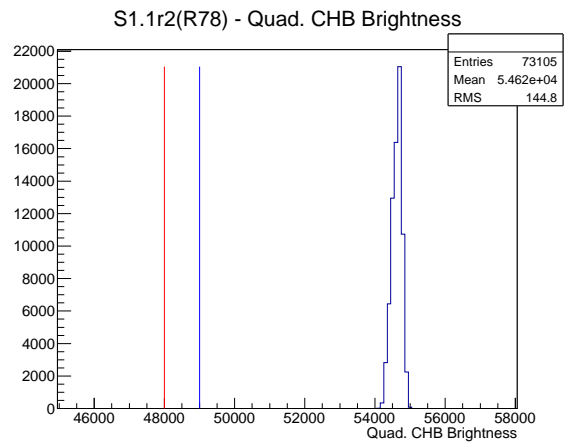

Target Performance Report - S1.1r2(R78)

Report Generated: November 18, 2012,

Last Actuation: 18/11/12 12:04:25

1 Operation Summary

	Last Shift	Total
Actuations:	73.1K	73.1 K
Quadrature Count errors:	2123	2123
Fiber ADC errors:	9	9
BPS errors (during actuation):	3	3
(R78) Gaps > 3s & < 10s:	19468	19468
(R78) Gaps > 10s:	1802	1802
(R78) SP2 Corrections:	666	666
(R78) Capture Over/Under shoots:	3067/3779	3068/6847

2 Mechanical Performance

Starting position for the last 2000 actuations.

Starting position width over time.

Acceleration for the last 2000 actuations.

Acceleration over time. Normalised to a temperature 45C using the temperature data collected by the system.

3 Optical Performance

4 BPS Check