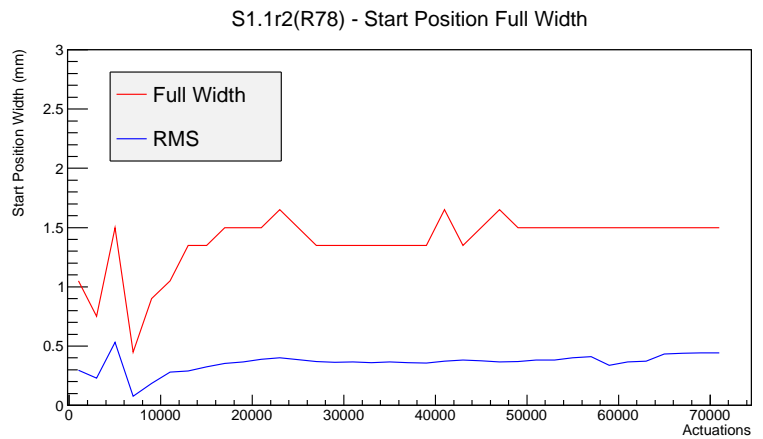

Target Performance Report - S1.1r2(R78)

Report Generated: November 18, 2012,

Last Actuation: 18/11/12 12:04:25

1 Operation Summary

	Last Shift	Total
Actuations:	73.1K	73.1 K
Quadrature Count errors:	2123	2123
Fiber ADC errors:	9	9
BPS errors (during actuation):	3	3
(R78) Gaps > 3s & < 10s:	19468	19468
(R78) Gaps > 10s:	1802	1802
(R78) SP2 Corrections:	666	666
(R78) Capture Over/Under shoots:	3067/3779	3068/6847

2 Mechanical Performance

Starting position for the last 2000 actuations.

Starting position width over time.

Acceleration for the last 2000 actuations.

Acceleration over time. Normalised to a temperature 45C using the temperature data collected by the system.