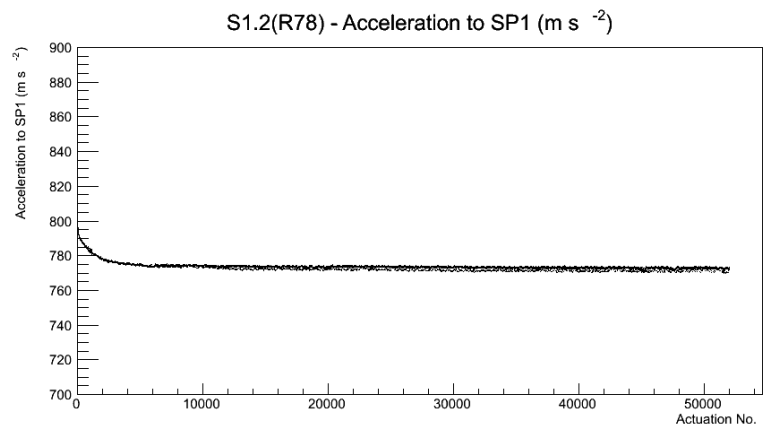

Target Performance Report - S1.2(R78)

Report Generated: December 5, 2012,

Last Actuation: 05/12/12 10:58:14

1 Operation Summary

	Last Shift	Total
Actuations:	52.0K	52.0 K
Quadrature Count errors:	0	0
Fiber ADC errors:	0	0
BPS errors (during actuation):	0	0
(R78) Gaps > 3s & < 10s:	22	22
(R78) Gaps > 10s:	0	0
(R78) SP2 Corrections:	13	13
(R78) Capture Over/Under shoots:	174/0	175/175

2 Mechanical Performance

Starting position for the last 2000 actuations. Starting position width over time.

Acceleration for the last 2000 actuations.

Acceleration over time. Normalised to a temperature 45C using the temperature data collected by the system.