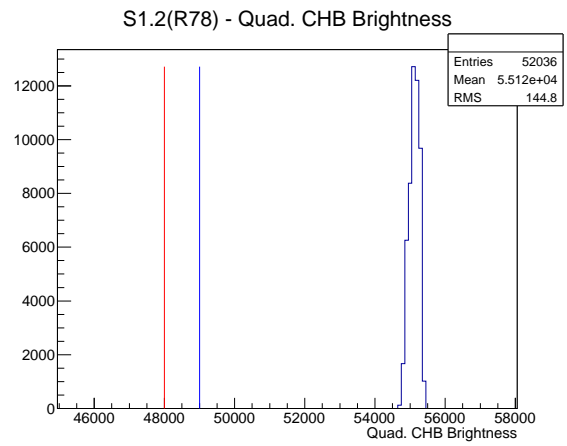

Target Performance Report - S1.2(R78)

Report Generated: December 5, 2012,

Last Actuation: 05/12/12 10:58:14

1 Operation Summary

	Last Shift	Total
Actuations:	52.0K	52.0 K
Quadrature Count errors:	0	0
Fiber ADC errors:	0	0
BPS errors (during actuation):	0	0
(R78) Gaps > 3s & < 10s:	22	22
(R78) Gaps > 10s:	0	0
(R78) SP2 Corrections:	13	13
(R78) Capture Over/Under shoots:	174/0	175/175

2 Mechanical Performance

Starting position for the last 2000 actuations. Starting position width over time.

Acceleration for the last 2000 actuations.

Acceleration over time. Normalised to a temperature 45C using the temperature data collected by the system.

3 Optical Performance

4 BPS Check