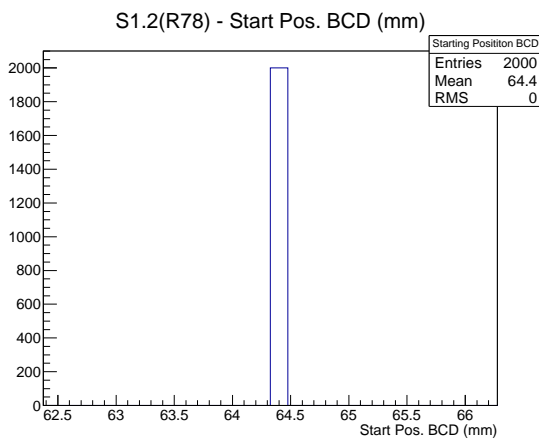

Target Performance Report - S1.2(R78)

Report Generated: December 5, 2012,

Last Actuation: 05/12/12 10:58:14

1 Operation Summary

	Last Shift	Total
Actuations:	52.0K	52.0 K
Quadrature Count errors:	0	0
Fiber ADC errors:	0	0
BPS errors (during actuation):	0	0
(R78) Gaps > 3s & < 10s:	22	22
(R78) Gaps > 10s:	0	0
(R78) SP2 Corrections:	13	13
(R78) Capture Over/Under shoots:	174/0	175/175

2 Mechanical Performance

Starting position for the last 2000 actuations. Starting position width over time.

Acceleration for the last 2000 actuations.

Acceleration over time. Normalised to a temperature 45C using the temperature data collected by the system.