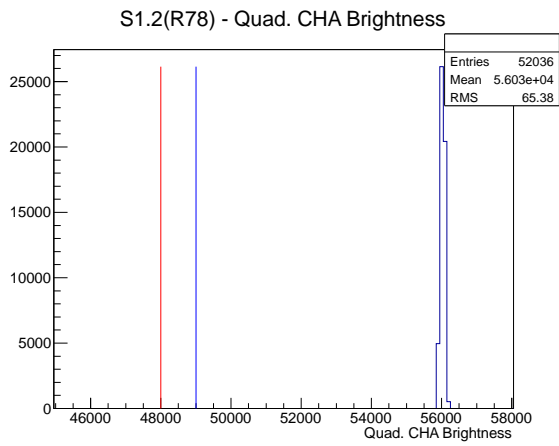

Target Performance Report - S1.2(R78)

Report Generated: December 5, 2012,

Last Actuation: 05/12/12 10:58:14

1 Operation Summary

	Last Shift	Total
Actuations:	52.0K	52.0 K
Quadrature Count errors:	0	0
Fiber ADC errors:	0	0
BPS errors (during actuation):	0	0
(R78) Gaps > 3s & < 10s:	22	22
(R78) Gaps > 10s:	0	0
(R78) SP2 Corrections:	13	13
(R78) Capture Over/Under shoots:	174/0	175/175

2 Mechanical Performance

Starting position for the last 2000 actuations. Starting position width over time.

Acceleration for the last 2000 actuations.

Acceleration over time. Normalised to a temperature 45C using the temperature data collected by the system.

3 Optical Performance

4 BPS Check