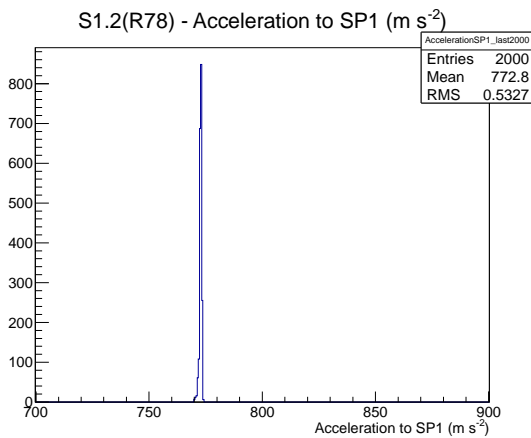

Target Performance Report - S1.2(R78)

Report Generated: December 5, 2012,

Last Actuation: 05/12/12 10:58:14

1 Operation Summary

	Last Shift	Total
Actuations:	52.0K	52.0 K
Quadrature Count errors:	0	0
Fiber ADC errors:	0	0
BPS errors (during actuation):	0	0
(R78) Gaps > 3s & < 10s:	22	22
(R78) Gaps > 10s:	0	0
(R78) SP2 Corrections:	13	13
(R78) Capture Over/Under shoots:	174/0	175/175

2 Mechanical Performance

Starting position for the last 2000 actuations. Starting position width over time.

Acceleration for the last 2000 actuations.

Acceleration over time. Normalised to a temperature 45C using the temperature data collected by the system.