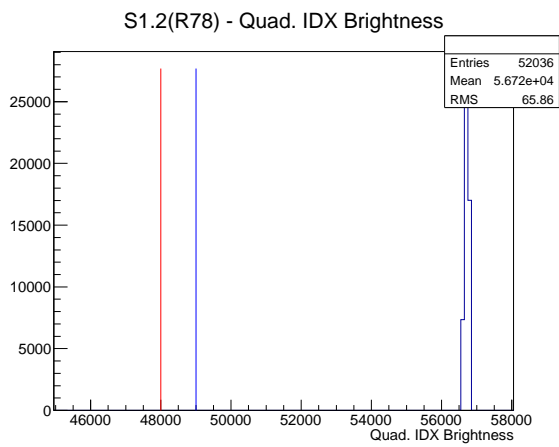

Target Performance Report - S1.2(R78)

Report Generated: December 5, 2012,

Last Actuation: 05/12/12 10:58:14

1 Operation Summary

	Last Shift	Total
Actuations:	52.0K	52.0 K
Quadrature Count errors:	0	0
Fiber ADC errors:	0	0
BPS errors (during actuation):	0	0
(R78) Gaps > 3s & < 10s:	22	22
(R78) Gaps > 10s:	0	0
(R78) SP2 Corrections:	13	13
(R78) Capture Over/Under shoots:	174/0	175/175

2 Mechanical Performance

Starting position for the last 2000 actuations. Starting position width over time.

Acceleration for the last 2000 actuations.

Acceleration over time. Normalised to a temperature 45C using the temperature data collected by the system.

3 Optical Performance

4 BPS Check