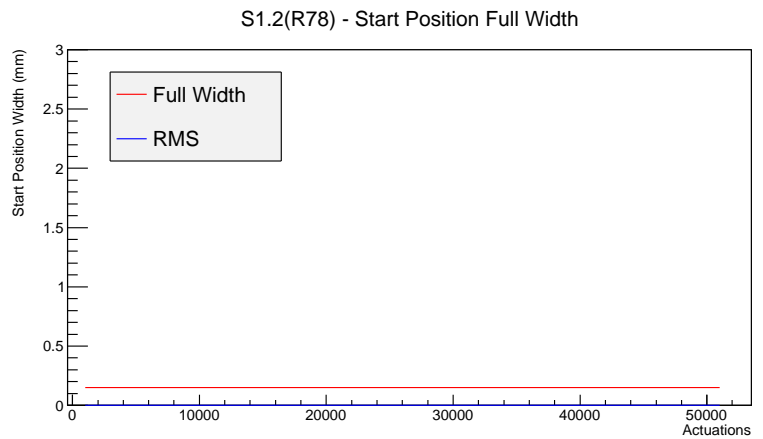

Target Performance Report - S1.2(R78)

Report Generated: December 5, 2012,

Last Actuation: 05/12/12 10:58:14

1 Operation Summary

	Last Shift	Total
Actuations:	52.0K	52.0 K
Quadrature Count errors:	0	0
Fiber ADC errors:	0	0
BPS errors (during actuation):	0	0
(R78) Gaps > 3s & < 10s:	22	22
(R78) Gaps > 10s:	0	0
(R78) SP2 Corrections:	13	13
(R78) Capture Over/Under shoots:	174/0	175/175

2 Mechanical Performance

Starting position for the last 2000 actuations. Starting position width over time.

Acceleration for the last 2000 actuations.

Acceleration over time. Normalised to a temperature 45C using the temperature data collected by the system.