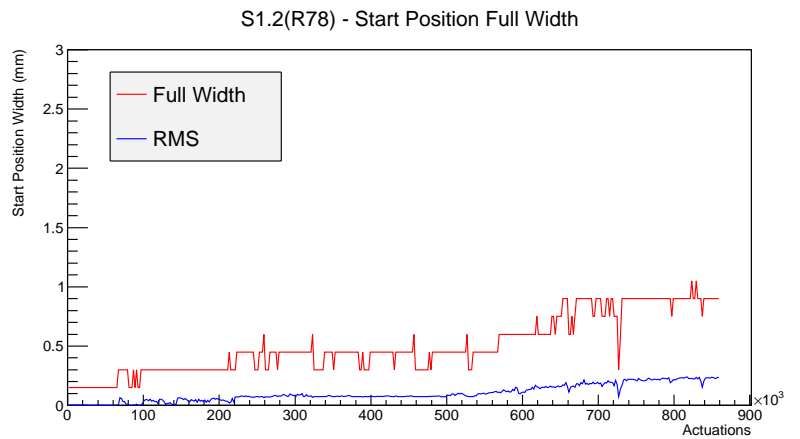

Target Performance Report - S1.2(R78)

Report Generated: December 17, 2012,

Last Actuation: 17/12/12 10:48:13

1 Operation Summary

	Last Shift	Total
Actuations:	65.0K	859.7 K
Quadrature Count errors:	0	0
Fiber ADC errors:	0	0
BPS errors (during actuation):	0	0
(R78) Gaps > 3s & < 10s:	0	24
(R78) Gaps > 10s:	2	24
(R78) SP2 Corrections:	0	21
(R78) Capture Over/Under shoots:	7/1947	5825/7772

2 Mechanical Performance

Starting position for the last 2000 actuations.

Starting position width over time.

Acceleration for the last 2000 actuations.

Acceleration over time. Normalised to a temperature 45C using the temperature data collected by the system.