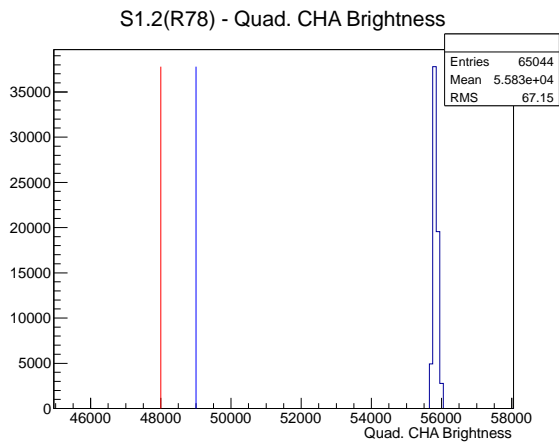

Target Performance Report - S1.2(R78)

Report Generated: December 17, 2012,

Last Actuation: 17/12/12 10:48:13

1 Operation Summary

	Last Shift	Total
Actuations:	65.0K	859.7 K
Quadrature Count errors:	0	0
Fiber ADC errors:	0	0
BPS errors (during actuation):	0	0
(R78) Gaps > 3s & < 10s:	0	24
(R78) Gaps > 10s:	2	24
(R78) SP2 Corrections:	0	21
(R78) Capture Over/Under shoots:	7/1947	5825/7772

2 Mechanical Performance

Starting position for the last 2000 actuations.

Starting position width over time.

Acceleration for the last 2000 actuations.

Acceleration over time. Normalised to a temperature 45C using the temperature data collected by the system.

3 Optical Performance

4 BPS Check