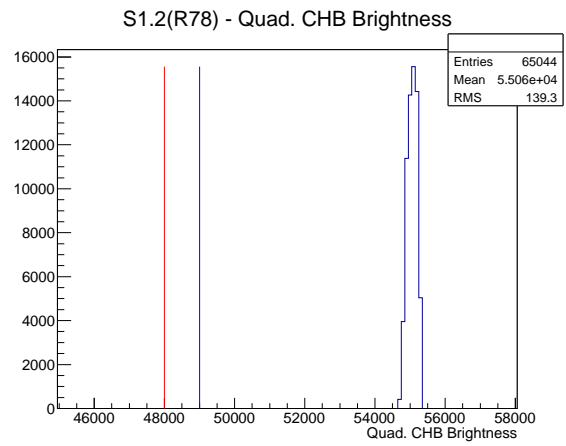

Target Performance Report - S1.2(R78)

Report Generated: December 17, 2012,

Last Actuation: 17/12/12 10:48:13

1 Operation Summary

	Last Shift	Total
Actuations:	65.0K	859.7 K
Quadrature Count errors:	0	0
Fiber ADC errors:	0	0
BPS errors (during actuation):	0	0
(R78) Gaps > 3s & < 10s:	0	24
(R78) Gaps > 10s:	2	24
(R78) SP2 Corrections:	0	21
(R78) Capture Over/Under shoots:	7/1947	5825/7772

2 Mechanical Performance

Starting position for the last 2000 actuations.

Starting position width over time.

Acceleration for the last 2000 actuations.

Acceleration over time. Normalised to a temperature 45C using the temperature data collected by the system.

3 Optical Performance

4 BPS Check