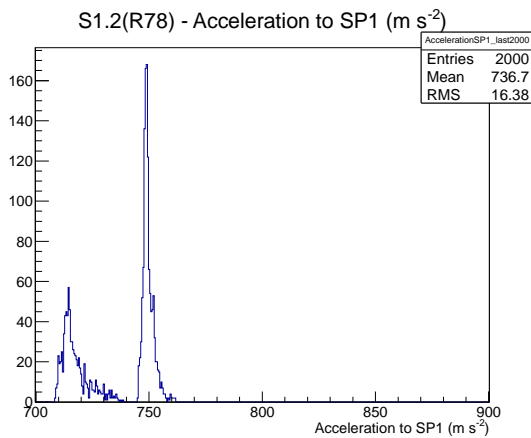

Target Performance Report - S1.2(R78)

Report Generated: December 17, 2012,

Last Actuation: 17/12/12 10:48:13

1 Operation Summary

	Last Shift	Total
Actuations:	65.0K	859.7 K
Quadrature Count errors:	0	0
Fiber ADC errors:	0	0
BPS errors (during actuation):	0	0
(R78) Gaps > 3s & < 10s:	0	24
(R78) Gaps > 10s:	2	24
(R78) SP2 Corrections:	0	21
(R78) Capture Over/Under shoots:	7/1947	5825/7772

2 Mechanical Performance

Starting position for the last 2000 actuations.

Starting position width over time.

Acceleration for the last 2000 actuations.

Acceleration over time. Normalised to a temperature 45C using the temperature data collected by the system.