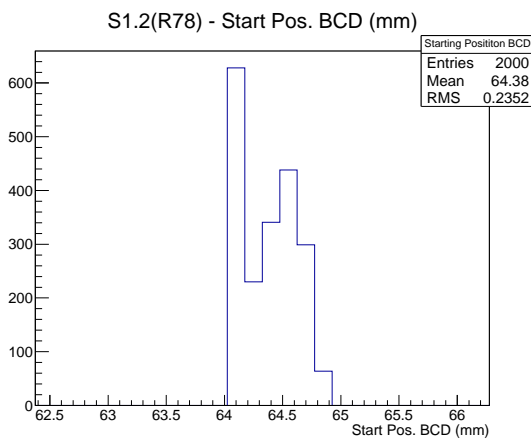

Target Performance Report - S1.2(R78)

Report Generated: December 17, 2012,

Last Actuation: 17/12/12 10:48:13

1 Operation Summary

	Last Shift	Total
Actuations:	65.0K	859.7 K
Quadrature Count errors:	0	0
Fiber ADC errors:	0	0
BPS errors (during actuation):	0	0
(R78) Gaps > 3s & < 10s:	0	24
(R78) Gaps > 10s:	2	24
(R78) SP2 Corrections:	0	21
(R78) Capture Over/Under shoots:	7/1947	5825/7772

2 Mechanical Performance

Starting position for the last 2000 actuations.

Starting position width over time.

Acceleration for the last 2000 actuations.

Acceleration over time. Normalised to a temperature 45C using the temperature data collected by the system.

3 Optical Performance

4 BPS Check