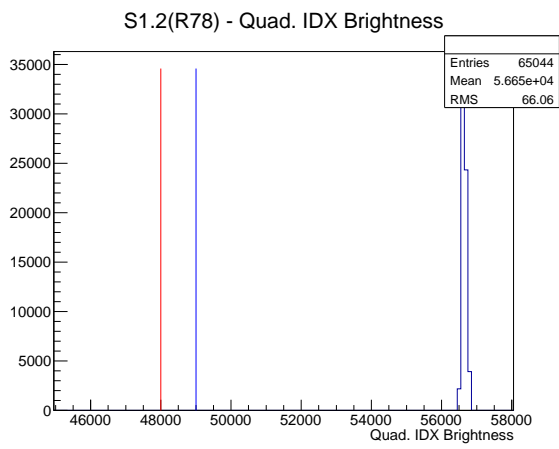

Target Performance Report - S1.2(R78)

Report Generated: December 17, 2012,

Last Actuation: 17/12/12 10:48:13

1 Operation Summary

	Last Shift	Total
Actuations:	65.0K	859.7 K
Quadrature Count errors:	0	0
Fiber ADC errors:	0	0
BPS errors (during actuation):	0	0
(R78) Gaps > 3s & < 10s:	0	24
(R78) Gaps > 10s:	2	24
(R78) SP2 Corrections:	0	21
(R78) Capture Over/Under shoots:	7/1947	5825/7772

2 Mechanical Performance

Starting position for the last 2000 actuations.

Starting position width over time.

Acceleration for the last 2000 actuations.

Acceleration over time. Normalised to a temperature 45C using the temperature data collected by the system.

3 Optical Performance

4 BPS Check