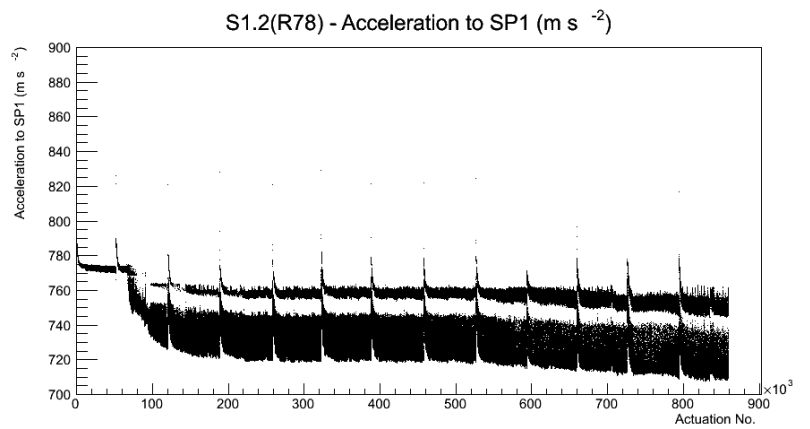

Target Performance Report - S1.2(R78)

Report Generated: December 17, 2012,

Last Actuation: 17/12/12 10:48:13

1 Operation Summary

	Last Shift	Total
Actuations:	65.0K	859.7 K
Quadrature Count errors:	0	0
Fiber ADC errors:	0	0
BPS errors (during actuation):	0	0
(R78) Gaps > 3s & < 10s:	0	24
(R78) Gaps > 10s:	2	24
(R78) SP2 Corrections:	0	21
(R78) Capture Over/Under shoots:	7/1947	5825/7772

2 Mechanical Performance

Starting position for the last 2000 actuations.

Starting position width over time.

Acceleration for the last 2000 actuations.

Acceleration over time. Normalised to a temperature 45C using the temperature data collected by the system.