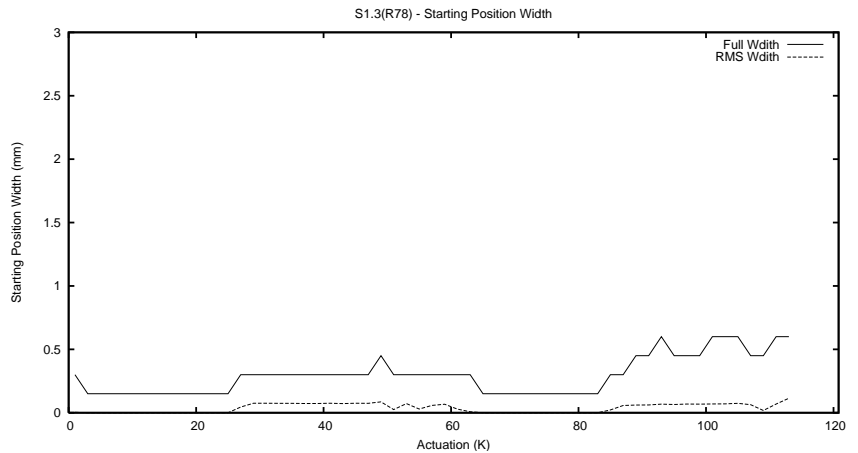

Target Performance Report - S1.3

Report Generated: February 28, 2013,

Last Actuation: 28/02/13 14:19:44

1 Operation Summary

	Last Shift	Total
Actuations:	66.2K	115.0K
Quadrature Count errors:	6	6
Fiber ADC errors:	0	0
BPS errors (during actuation):	0	0
(R78) Gaps > 3s & < 10s:	0	0
(R78) Gaps > 10s:	3	0
(R78) SP2 Corrections:	2	3
(R78) Capture Over/Under shoots:	1654/0	1654/0

2 Mechanical Performance

Starting position for the last 2000 actuations.

Starting position width over time.

Acceleration for the last 2000 actuations.

Acceleration over time. Normalised to a temperature 45C using the temperature data collected by the system.