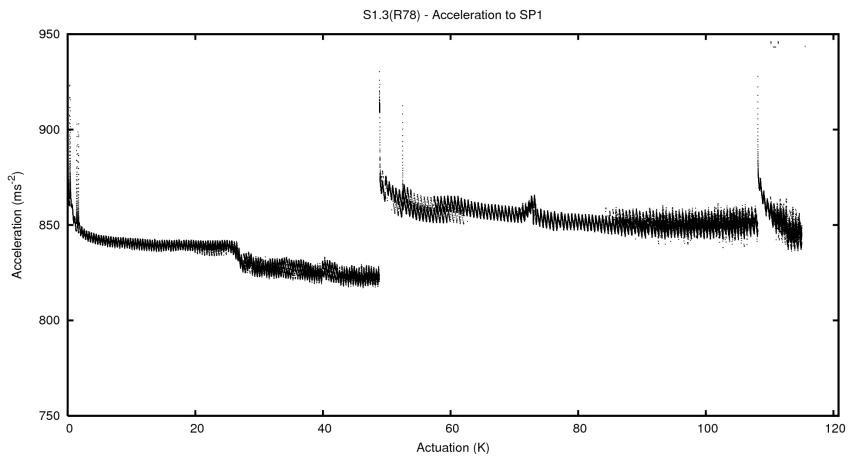

Target Performance Report - S1.3

Report Generated: February 28, 2013,

Last Actuation: 28/02/13 14:19:44

1 Operation Summary

	Last Shift	Total
Actuations:	66.2K	115.0K
Quadrature Count errors:	6	6
Fiber ADC errors:	0	0
BPS errors (during actuation):	0	0
(R78) Gaps > 3s & < 10s:	0	0
(R78) Gaps > 10s:	3	0
(R78) SP2 Corrections:	2	3
(R78) Capture Over/Under shoots:	1654/0	1654/0

2 Mechanical Performance

Starting position for the last 2000 actuations.

Starting position width over time.

Acceleration for the last 2000 actuations.

Acceleration over time. Normalised to a temperature 45C using the temperature data collected by the system.

3 Optical Performance

4 BPS Check