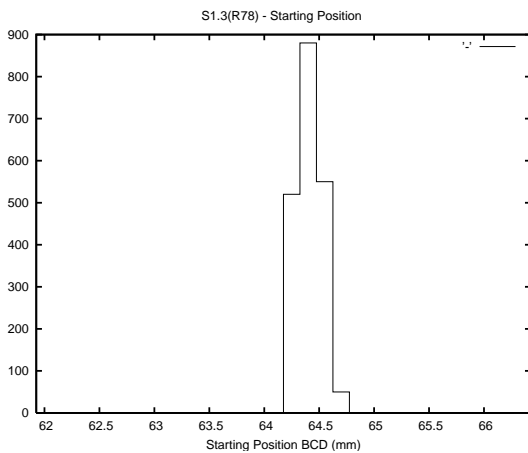

Target Performance Report - S1.3

Report Generated: February 28, 2013,

Last Actuation: 28/02/13 14:19:44

1 Operation Summary

	Last Shift	Total
Actuations:	66.2K	115.0K
Quadrature Count errors:	6	6
Fiber ADC errors:	0	0
BPS errors (during actuation):	0	0
(R78) Gaps > 3s & < 10s:	0	0
(R78) Gaps > 10s:	3	0
(R78) SP2 Corrections:	2	3
(R78) Capture Over/Under shoots:	1654/0	1654/0

2 Mechanical Performance

Starting position for the last 2000 actuations.

Starting position width over time.

Acceleration for the last 2000 actuations.

Acceleration over time. Normalised to a temperature 45C using the temperature data collected by the system.

3 Optical Performance

4 BPS Check