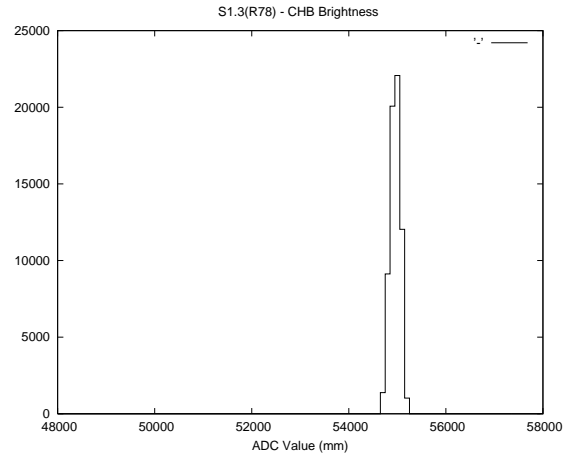

2 Mechanical Performance

Starting position for the last 2000 actuations.

Starting position width over time.

Acceleration for the last 2000 actuations.

Acceleration over time. Normalised to a temperature 45C using the temperature data collected by the system.

3 Optical Performance

4 BPS Check