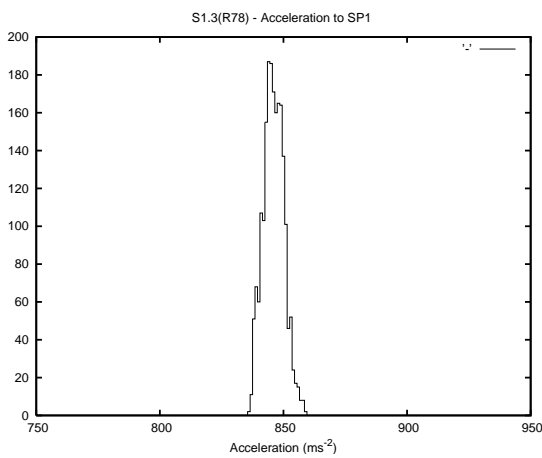

Target Performance Report - S1.3

Report Generated: February 28, 2013,

Last Actuation: 28/02/13 14:19:44

1 Operation Summary

	Last Shift	Total
Actuations:	66.2K	115.0K
Quadrature Count errors:	6	6
Fiber ADC errors:	0	0
BPS errors (during actuation):	0	0
(R78) Gaps > 3s & < 10s:	0	0
(R78) Gaps > 10s:	3	0
(R78) SP2 Corrections:	2	3
(R78) Capture Over/Under shoots:	1654/0	1654/0

2 Mechanical Performance

Starting position for the last 2000 actuations.

Starting position width over time.

Acceleration for the last 2000 actuations.

Acceleration over time. Normalised to a temperature 45C using the temperature data collected by the system.