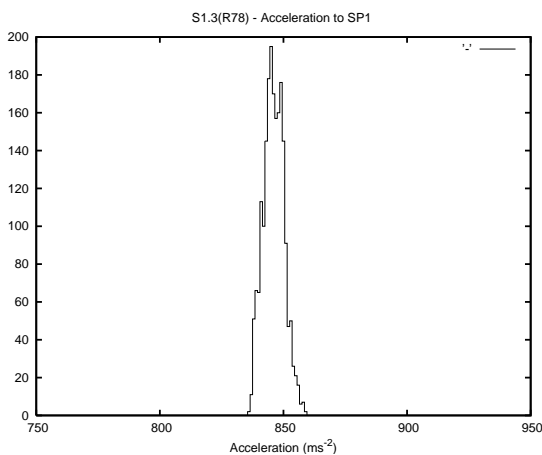

Target Performance Report - S1.3

Report Generated: February 28, 2013,

Last Actuation: 28/02/13 14:25:30

1 Operation Summary

	Last Shift	Total
Actuations:	66.5K	66.5K
Quadrature Count errors:	6	6
Fiber ADC errors:	0	0
BPS errors (during actuation):	0	0
(R78) Gaps > 3s & < 10s:	0	0
(R78) Gaps > 10s:	3	0
(R78) SP2 Corrections:	2	2
(R78) Capture Over/Under shoots:	1654/0	1654/0

2 Mechanical Performance

Starting position for the last 2000 actuations.

Starting position width over time.

Acceleration for the last 2000 actuations.

Acceleration over time. Normalised to a temperature 45C using the temperature data collected by the system.