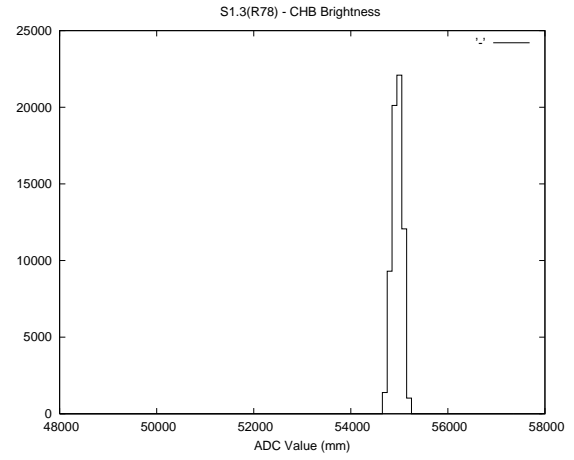

Target Performance Report - S1.3

Report Generated: February 28, 2013,

Last Actuation: 28/02/13 14:25:30

1 Operation Summary

	Last Shift	Total
Actuations:	66.5K	66.5K
Quadrature Count errors:	6	6
Fiber ADC errors:	0	0
BPS errors (during actuation):	0	0
(R78) Gaps > 3s & < 10s:	0	0
(R78) Gaps > 10s:	3	0
(R78) SP2 Corrections:	2	2
(R78) Capture Over/Under shoots:	1654/0	1654/0

2 Mechanical Performance

Starting position for the last 2000 actuations.

Starting position width over time.

Acceleration for the last 2000 actuations.

Acceleration over time. Normalised to a temperature 45C using the temperature data collected by the system.

3 Optical Performance

4 BPS Check