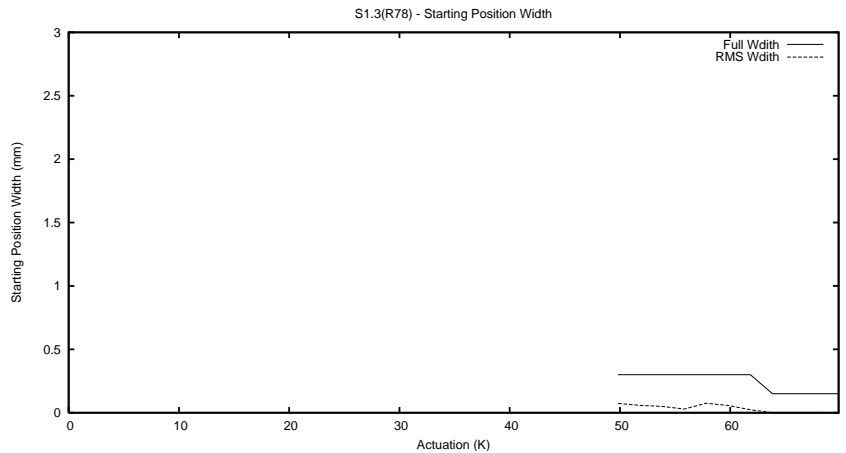

Target Performance Report - S1.3

Report Generated: February 28, 2013,

Last Actuation: 28/02/13 14:25:30

1 Operation Summary

	Last Shift	Total
Actuations:	66.5K	66.5K
Quadrature Count errors:	6	6
Fiber ADC errors:	0	0
BPS errors (during actuation):	0	0
(R78) Gaps > 3s & < 10s:	0	0
(R78) Gaps > 10s:	3	0
(R78) SP2 Corrections:	2	2
(R78) Capture Over/Under shoots:	1654/0	1654/0

2 Mechanical Performance

Starting position for the last 2000 actuations.

Starting position width over time.

Acceleration for the last 2000 actuations.

Acceleration over time. Normalised to a temperature 45C using the temperature data collected by the system.