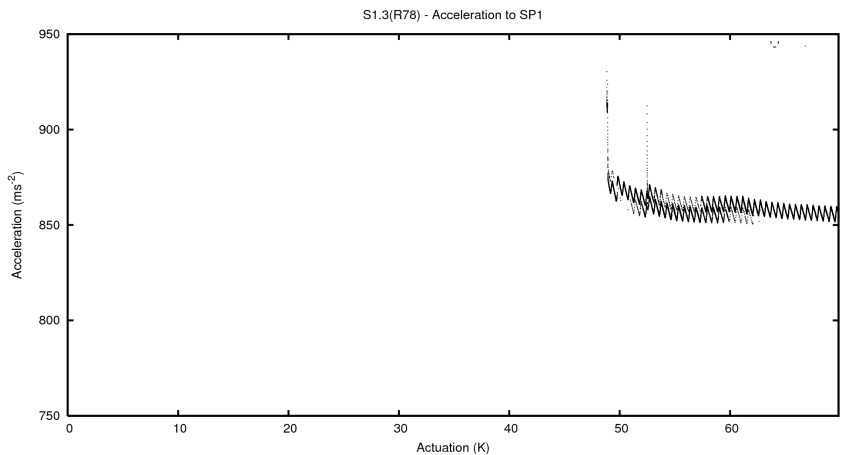

2 Mechanical Performance

Starting position for the last 2000 actuations.

Starting position width over time.

Acceleration for the last 2000 actuations.

Acceleration over time. Normalised to a temperature 45C using the temperature data collected by the system.

3 Optical Performance

4 BPS Check