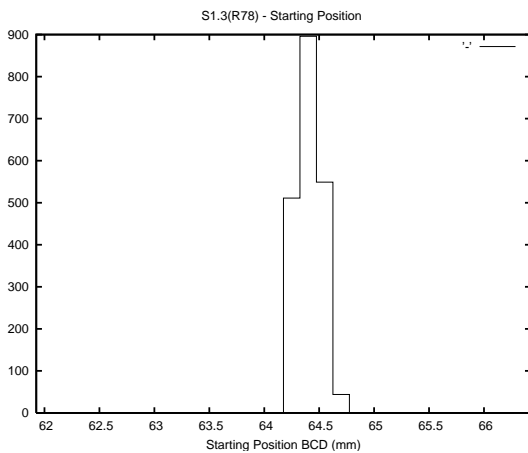

Target Performance Report - S1.3

Report Generated: February 28, 2013,

Last Actuation: 28/02/13 14:25:30

1 Operation Summary

	Last Shift	Total
Actuations:	66.5K	66.5K
Quadrature Count errors:	6	6
Fiber ADC errors:	0	0
BPS errors (during actuation):	0	0
(R78) Gaps > 3s & < 10s:	0	0
(R78) Gaps > 10s:	3	0
(R78) SP2 Corrections:	2	2
(R78) Capture Over/Under shoots:	1654/0	1654/0

2 Mechanical Performance

Starting position for the last 2000 actuations.

Starting position width over time.

Acceleration for the last 2000 actuations.

Acceleration over time. Normalised to a temperature 45C using the temperature data collected by the system.

3 Optical Performance

4 BPS Check