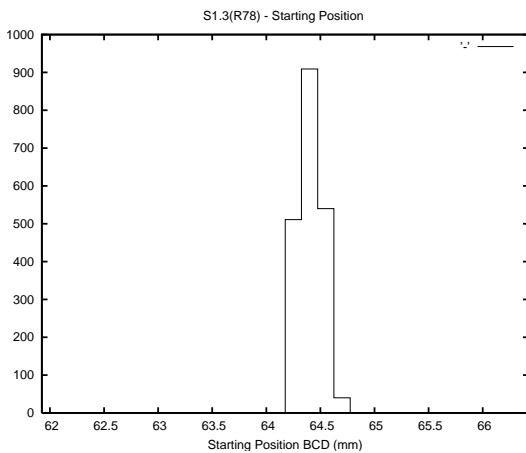

Target Performance Report - S1.3

Report Generated: February 28, 2013,

Last Actuation: 28/02/13 14:29:34

1 Operation Summary

	Last Shift	Total
Actuations:	66.7K	66.7K
Quadrature Count errors:	6	6
Fiber ADC errors:	0	0
BPS errors (during actuation):	0	0
(R78) Gaps > 3s & < 10s:	0	0
(R78) Gaps > 10s:	3	0
(R78) SP2 Corrections:	2	2
(R78) Capture Over/Under shoots:	1656/0	1656/0

2 Mechanical Performance

Starting position for the last 2000 actuations.

Starting position width over time.

Acceleration for the last 2000 actuations.

Acceleration over time. Normalised to a temperature 45C using the temperature data collected by the system.

3 Optical Performance

4 BPS Check