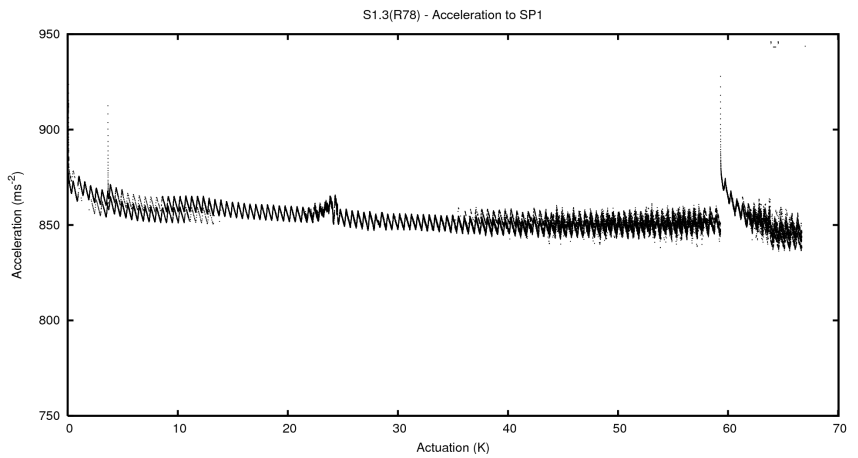

Target Performance Report - S1.3

Report Generated: February 28, 2013,

Last Actuation: 28/02/13 14:29:34

1 Operation Summary

	Last Shift	Total
Actuations:	66.7K	66.7K
Quadrature Count errors:	6	6
Fiber ADC errors:	0	0
BPS errors (during actuation):	0	0
(R78) Gaps > 3s & < 10s:	0	0
(R78) Gaps > 10s:	3	0
(R78) SP2 Corrections:	2	2
(R78) Capture Over/Under shoots:	1656/0	1656/0

2 Mechanical Performance

Starting position for the last 2000 actuations.

Starting position width over time.

Acceleration for the last 2000 actuations.

Acceleration over time. Normalised to a temperature 45C using the temperature data collected by the system.

3 Optical Performance

4 BPS Check