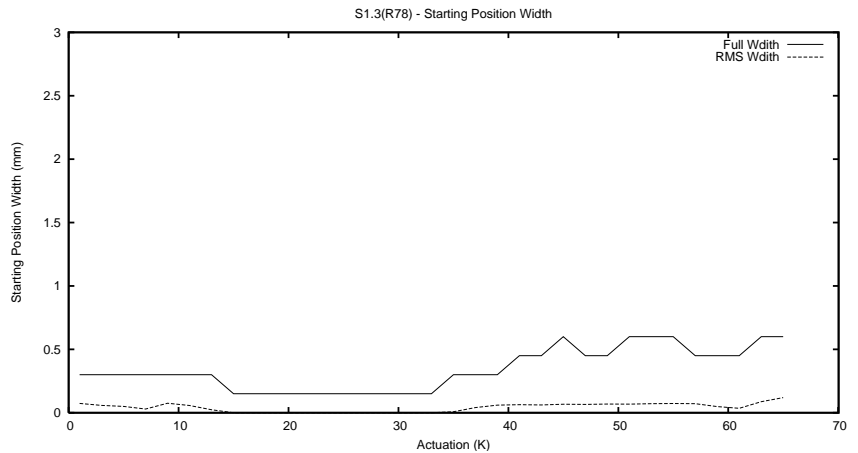

Target Performance Report - S1.3

Report Generated: February 28, 2013,

Last Actuation: 28/02/13 14:29:34

1 Operation Summary

	Last Shift	Total
Actuations:	66.7K	66.7K
Quadrature Count errors:	6	6
Fiber ADC errors:	0	0
BPS errors (during actuation):	0	0
(R78) Gaps > 3s & < 10s:	0	0
(R78) Gaps > 10s:	3	0
(R78) SP2 Corrections:	2	2
(R78) Capture Over/Under shoots:	1656/0	1656/0

2 Mechanical Performance

Starting position for the last 2000 actuations.

Starting position width over time.

Acceleration for the last 2000 actuations.

Acceleration over time. Normalised to a temperature 45C using the temperature data collected by the system.