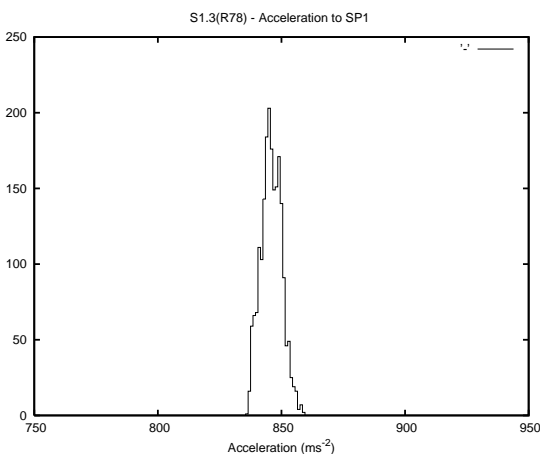

Target Performance Report - S1.3

Report Generated: February 28, 2013,

Last Actuation: 28/02/13 14:29:34

1 Operation Summary

	Last Shift	Total
Actuations:	66.7K	66.7K
Quadrature Count errors:	6	6
Fiber ADC errors:	0	0
BPS errors (during actuation):	0	0
(R78) Gaps > 3s & < 10s:	0	0
(R78) Gaps > 10s:	3	0
(R78) SP2 Corrections:	2	2
(R78) Capture Over/Under shoots:	1656/0	1656/0

2 Mechanical Performance

Starting position for the last 2000 actuations.

Starting position width over time.

Acceleration for the last 2000 actuations.

Acceleration over time. Normalised to a temperature 45C using the temperature data collected by the system.