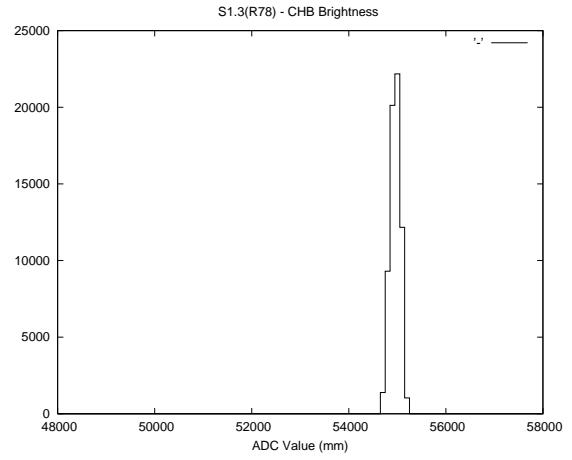

Target Performance Report - S1.3

Report Generated: February 28, 2013,

Last Actuation: 28/02/13 14:29:34

1 Operation Summary

	Last Shift	Total
Actuations:	66.7K	66.7K
Quadrature Count errors:	6	6
Fiber ADC errors:	0	0
BPS errors (during actuation):	0	0
(R78) Gaps > 3s & < 10s:	0	0
(R78) Gaps > 10s:	3	0
(R78) SP2 Corrections:	2	2
(R78) Capture Over/Under shoots:	1656/0	1656/0

2 Mechanical Performance

Starting position for the last 2000 actuations.

Starting position width over time.

Acceleration for the last 2000 actuations.

Acceleration over time. Normalised to a temperature 45C using the temperature data collected by the system.

3 Optical Performance

4 BPS Check