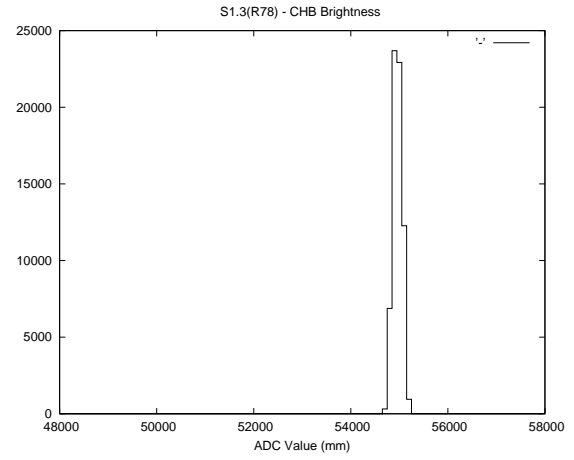

Target Performance Report - S1.3

Report Generated: March 3, 2013,

Last Actuation: 03/03/13 11:40:29

1 Operation Summary

	Last Shift	Total
Actuations:	67.6K	261.9K
Quadrature Count errors:	7955	24649
Fiber ADC errors:	0	0
BPS errors (during actuation):	0	0
(R78) Gaps > 3s & < 10s:	0	0
(R78) Gaps > 10s:	2	0
(R78) SP2 Corrections:	1	7
(R78) Capture Over/Under shoots:	636/41	4933/104

2 Mechanical Performance

Starting position for the last 2000 actuations.

Starting position width over time.

Acceleration for the last 2000 actuations.

Acceleration over time. Normalised to a temperature 45C using the temperature data collected by the system.

3 Optical Performance

4 BPS Check