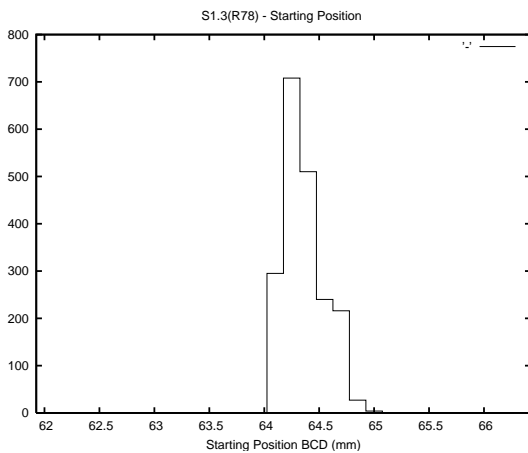

Target Performance Report - S1.3

Report Generated: March 3, 2013,

Last Actuation: 03/03/13 11:40:29

1 Operation Summary

	Last Shift	Total
Actuations:	67.6K	261.9K
Quadrature Count errors:	7955	24649
Fiber ADC errors:	0	0
BPS errors (during actuation):	0	0
(R78) Gaps > 3s & < 10s:	0	0
(R78) Gaps > 10s:	2	0
(R78) SP2 Corrections:	1	7
(R78) Capture Over/Under shoots:	636/41	4933/104

2 Mechanical Performance

Starting position for the last 2000 actuations.

Starting position width over time.

Acceleration for the last 2000 actuations.

Acceleration over time. Normalised to a temperature 45C using the temperature data collected by the system.

3 Optical Performance

4 BPS Check