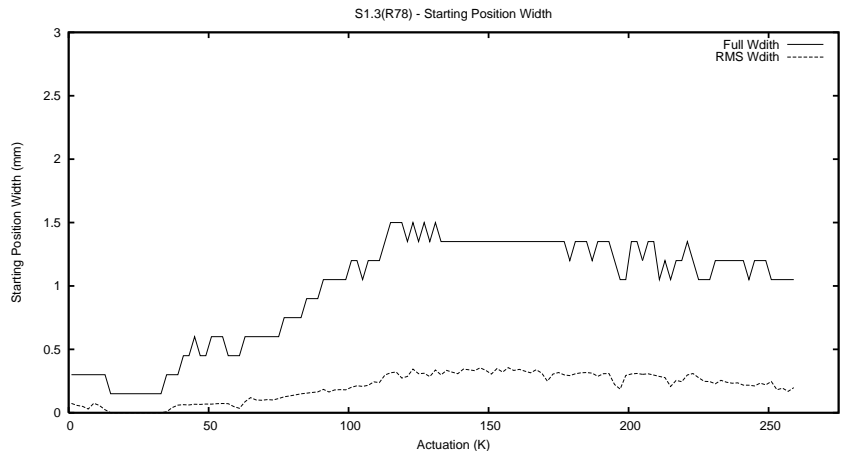

Target Performance Report - S1.3

Report Generated: March 3, 2013,

Last Actuation: 03/03/13 11:40:29

1 Operation Summary

	Last Shift	Total
Actuations:	67.6K	261.9K
Quadrature Count errors:	7955	24649
Fiber ADC errors:	0	0
BPS errors (during actuation):	0	0
(R78) Gaps > 3s & < 10s:	0	0
(R78) Gaps > 10s:	2	0
(R78) SP2 Corrections:	1	7
(R78) Capture Over/Under shoots:	636/41	4933/104

2 Mechanical Performance

Starting position for the last 2000 actuations.

Starting position width over time.

Acceleration for the last 2000 actuations.

Acceleration over time. Normalised to a temperature 45C using the temperature data collected by the system.