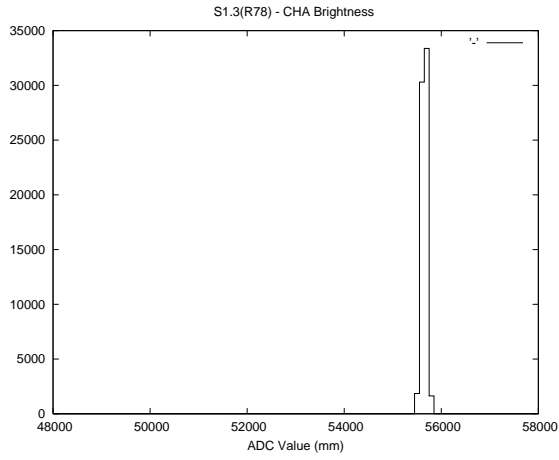

Target Performance Report - S1.3

Report Generated: March 3, 2013,

Last Actuation: 03/03/13 11:40:29

1 Operation Summary

	Last Shift	Total
Actuations:	67.6K	261.9K
Quadrature Count errors:	7955	24649
Fiber ADC errors:	0	0
BPS errors (during actuation):	0	0
(R78) Gaps > 3s & < 10s:	0	0
(R78) Gaps > 10s:	2	0
(R78) SP2 Corrections:	1	7
(R78) Capture Over/Under shoots:	636/41	4933/104

2 Mechanical Performance

Starting position for the last 2000 actuations.

Starting position width over time.

Acceleration for the last 2000 actuations.

Acceleration over time. Normalised to a temperature 45C using the temperature data collected by the system.

3 Optical Performance

4 BPS Check