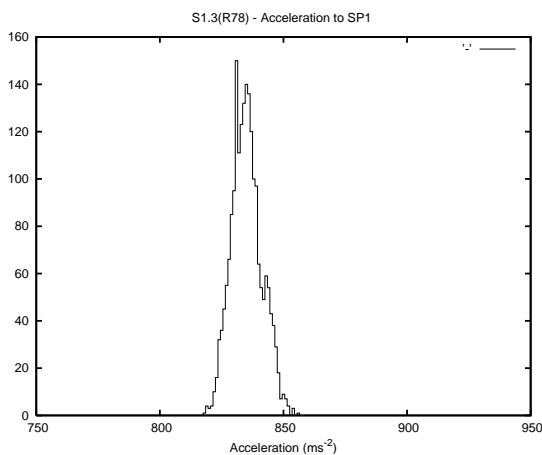

Target Performance Report - S1.3

Report Generated: March 3, 2013,

Last Actuation: 03/03/13 11:40:29

1 Operation Summary

	Last Shift	Total
Actuations:	67.6K	261.9K
Quadrature Count errors:	7955	24649
Fiber ADC errors:	0	0
BPS errors (during actuation):	0	0
(R78) Gaps > 3s & < 10s:	0	0
(R78) Gaps > 10s:	2	0
(R78) SP2 Corrections:	1	7
(R78) Capture Over/Under shoots:	636/41	4933/104

2 Mechanical Performance

Starting position for the last 2000 actuations.

Starting position width over time.

Acceleration for the last 2000 actuations.

Acceleration over time. Normalised to a temperature 45C using the temperature data collected by the system.