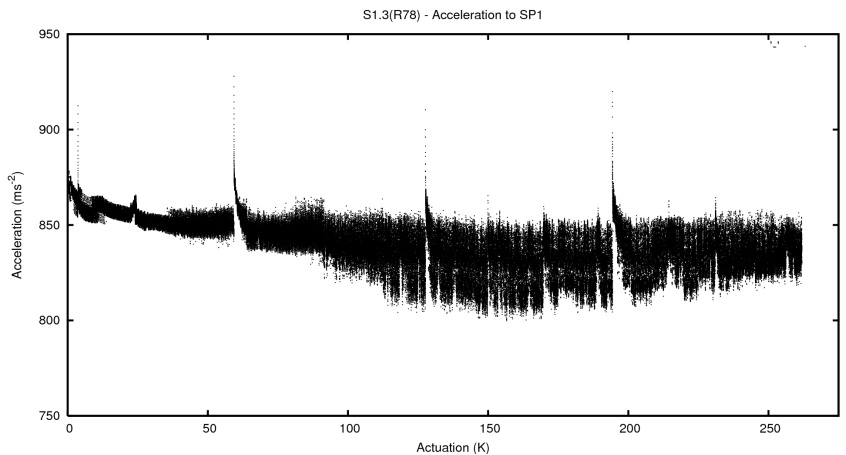

Target Performance Report - S1.3

Report Generated: March 3, 2013,

Last Actuation: 03/03/13 11:40:29

1 Operation Summary

	Last Shift	Total
Actuations:	67.6K	261.9K
Quadrature Count errors:	7955	24649
Fiber ADC errors:	0	0
BPS errors (during actuation):	0	0
(R78) Gaps > 3s & < 10s:	0	0
(R78) Gaps > 10s:	2	0
(R78) SP2 Corrections:	1	7
(R78) Capture Over/Under shoots:	636/41	4933/104

2 Mechanical Performance

Starting position for the last 2000 actuations.

Starting position width over time.

Acceleration for the last 2000 actuations.

Acceleration over time. Normalised to a temperature 45C using the temperature data collected by the system.

3 Optical Performance

4 BPS Check