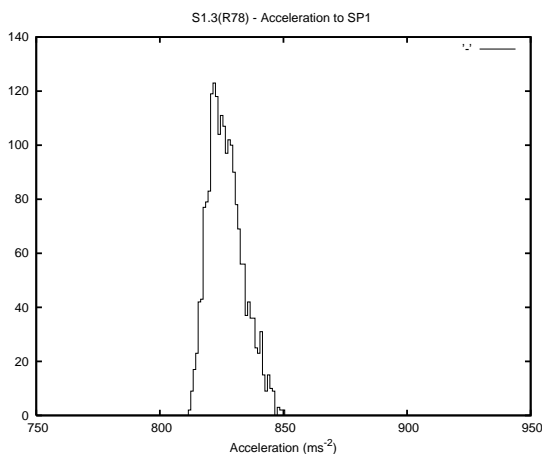

## 1 Operation Summary

	Last Shift	Total
Actuations:	72.2K	795.3K
Quadrature Count errors:	30297	175170
Fiber ADC errors:	0	0
BPS errors (during actuation):	0	0
(R78) Gaps > 3s & < 10s:	0	0
(R78) Gaps > 10s:	2	0
(R78) SP2 Corrections:	0	10
(R78) Capture Over/Under shoots:	934/8	28538/242

## 2 Mechanical Performance

Starting position for the last 2000 actuations.

Starting position width over time.

Acceleration for the last 2000 actuations.

Acceleration over time. Normalised to a temperature 45C using the temperature data collected by the system.