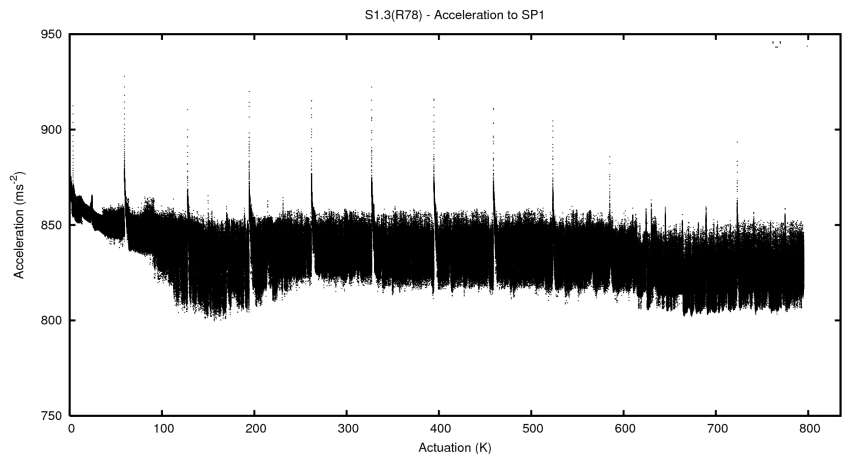

## 2 Mechanical Performance

Starting position for the last 2000 actuations.

Starting position width over time.

Acceleration for the last 2000 actuations.

Acceleration over time. Normalised to a temperature 45C using the temperature data collected by the system.

### 3 Optical Performance