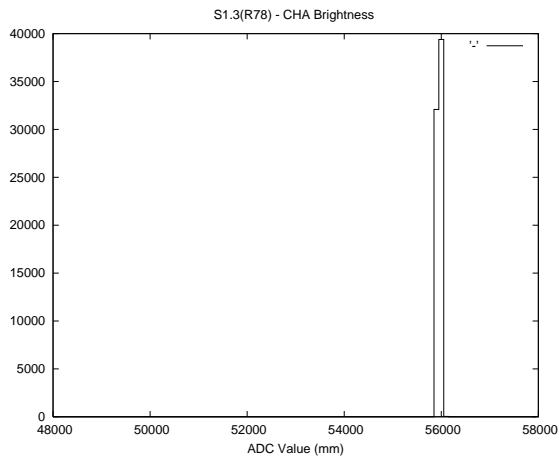

## 2 Mechanical Performance

Starting position for the last 2000 actuations.

Starting position width over time.

Acceleration for the last 2000 actuations.

Acceleration over time. Normalised to a temperature 45C using the temperature data collected by the system.

### 3 Optical Performance