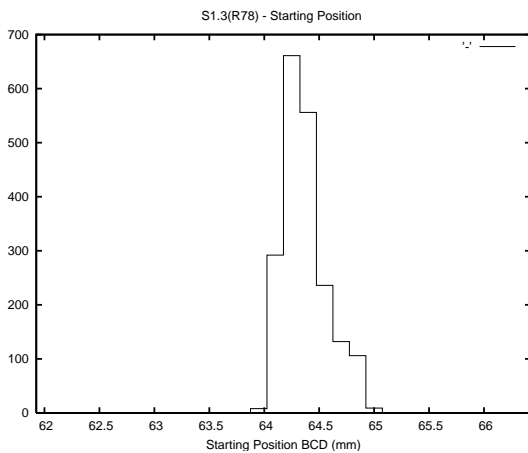

## 1 Operation Summary

	Last Shift	Total
Actuations:	72.2K	795.3K
Quadrature Count errors:	30297	175170
Fiber ADC errors:	0	0
BPS errors (during actuation):	0	0
(R78) Gaps > 3s & < 10s:	0	0
(R78) Gaps > 10s:	2	0
(R78) SP2 Corrections:	0	10
(R78) Capture Over/Under shoots:	934/8	28538/242

## 2 Mechanical Performance

Starting position for the last 2000 actuations.

Starting position width over time.

Acceleration for the last 2000 actuations.

Acceleration over time. Normalised to a temperature 45C using the temperature data collected by the system.