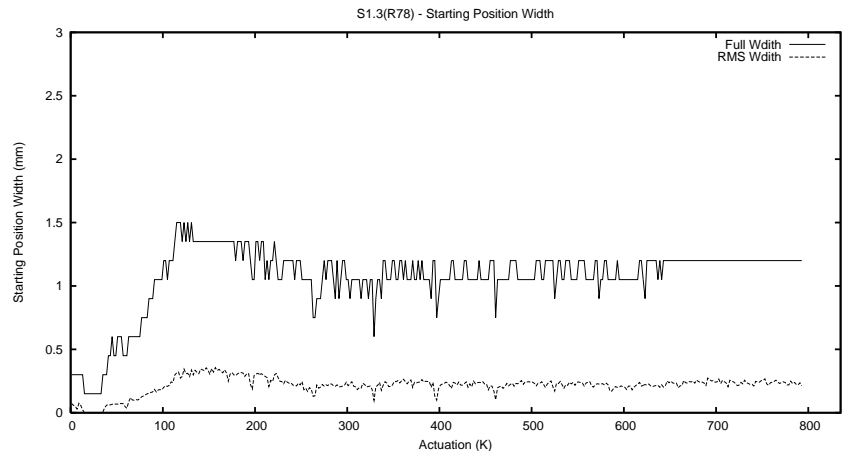

## 1 Operation Summary

	Last Shift	Total
Actuations:	72.2K	795.3K
Quadrature Count errors:	30297	175170
Fiber ADC errors:	0	0
BPS errors (during actuation):	0	0
(R78) Gaps > 3s & < 10s:	0	0
(R78) Gaps > 10s:	2	0
(R78) SP2 Corrections:	0	10
(R78) Capture Over/Under shoots:	934/8	28538/242

## 2 Mechanical Performance

Starting position for the last 2000 actuations.

Starting position width over time.

Acceleration for the last 2000 actuations.

Acceleration over time. Normalised to a temperature 45C using the temperature data collected by the system.