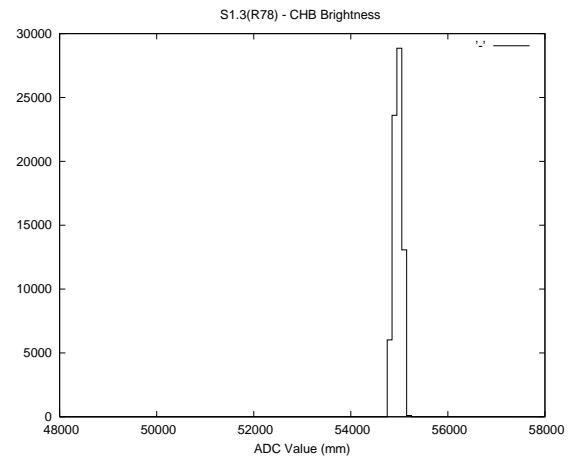

## 2 Mechanical Performance

Starting position for the last 2000 actuations.

Starting position width over time.

Acceleration for the last 2000 actuations.

Acceleration over time. Normalised to a temperature 45C using the temperature data collected by the system.

### 3 Optical Performance