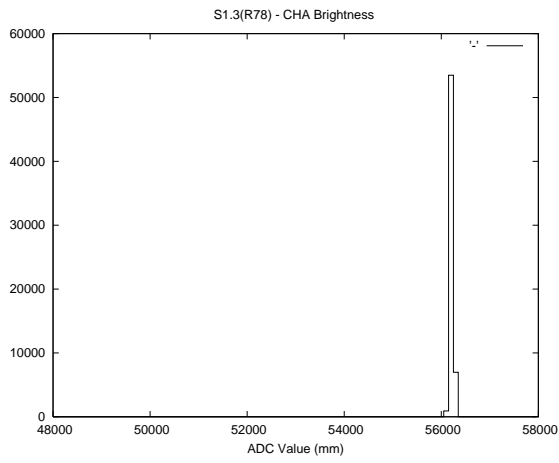

Target Performance Report - S1.3

Report Generated: March 13, 2013,

Last Actuation: 13/03/13 11:03:15

1 Operation Summary

	Last Shift	Total
Actuations:	61.6K	916.3K
Quadrature Count errors:	24036	223644
Fiber ADC errors:	0	0
BPS errors (during actuation):	0	0
(R78) Gaps > 3s & < 10s:	0	0
(R78) Gaps > 10s:	4	15
(R78) SP2 Corrections:	0	10
(R78) Capture Over/Under shoots:	926/0	30512/243

2 Mechanical Performance

Starting position for the last 2000 actuations.

Starting position width over time.

Acceleration for the last 2000 actuations.

Acceleration over time. Normalised to a temperature 45C using the temperature data collected by the system.

3 Optical Performance

4 BPS Check