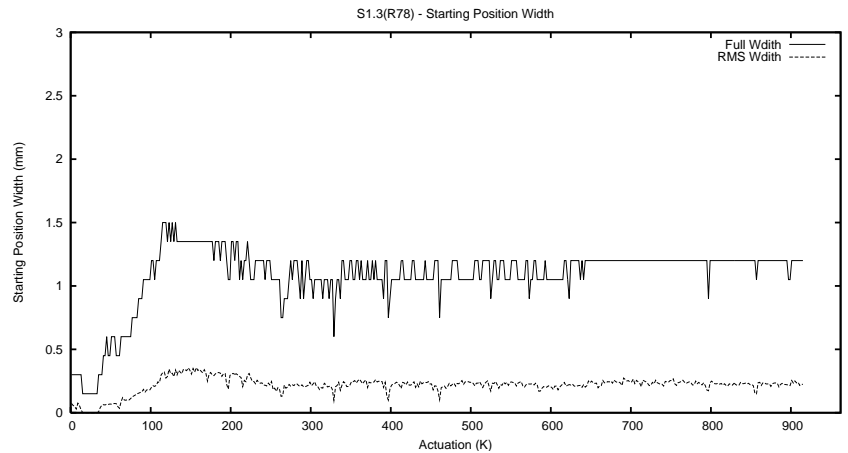

Target Performance Report - S1.3

Report Generated: March 13, 2013,

Last Actuation: 13/03/13 11:03:15

1 Operation Summary

	Last Shift	Total
Actuations:	61.6K	916.3K
Quadrature Count errors:	24036	223644
Fiber ADC errors:	0	0
BPS errors (during actuation):	0	0
(R78) Gaps > 3s & < 10s:	0	0
(R78) Gaps > 10s:	4	15
(R78) SP2 Corrections:	0	10
(R78) Capture Over/Under shoots:	926/0	30512/243

2 Mechanical Performance

Starting position for the last 2000 actuations.

Starting position width over time.

Acceleration for the last 2000 actuations.

Acceleration over time. Normalised to a temperature 45C using the temperature data collected by the system.