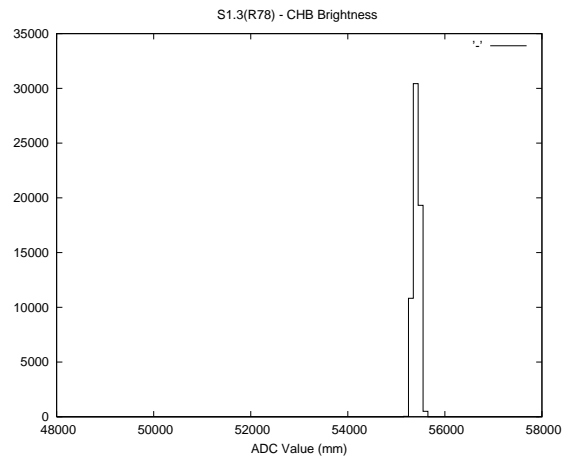

Target Performance Report - S1.3

Report Generated: March 13, 2013,

Last Actuation: 13/03/13 11:03:15

1 Operation Summary

	Last Shift	Total
Actuations:	61.6K	916.3K
Quadrature Count errors:	24036	223644
Fiber ADC errors:	0	0
BPS errors (during actuation):	0	0
(R78) Gaps > 3s & < 10s:	0	0
(R78) Gaps > 10s:	4	15
(R78) SP2 Corrections:	0	10
(R78) Capture Over/Under shoots:	926/0	30512/243

2 Mechanical Performance

Starting position for the last 2000 actuations.

Starting position width over time.

Acceleration for the last 2000 actuations.

Acceleration over time. Normalised to a temperature 45C using the temperature data collected by the system.

3 Optical Performance

4 BPS Check