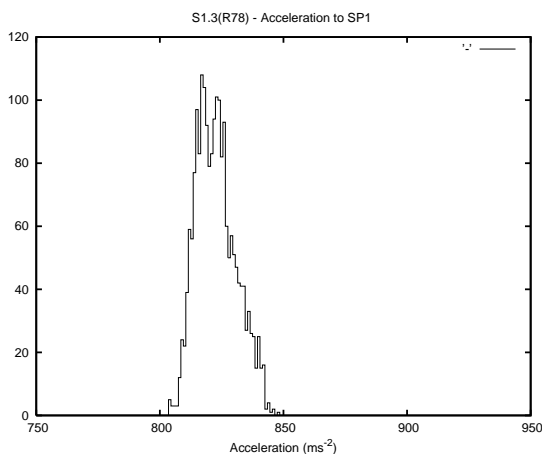

Target Performance Report - S1.3

Report Generated: March 13, 2013,

Last Actuation: 13/03/13 11:03:15

1 Operation Summary

	Last Shift	Total
Actuations:	61.6K	916.3K
Quadrature Count errors:	24036	223644
Fiber ADC errors:	0	0
BPS errors (during actuation):	0	0
(R78) Gaps > 3s & < 10s:	0	0
(R78) Gaps > 10s:	4	15
(R78) SP2 Corrections:	0	10
(R78) Capture Over/Under shoots:	926/0	30512/243

2 Mechanical Performance

Starting position for the last 2000 actuations.

Starting position width over time.

Acceleration for the last 2000 actuations.

Acceleration over time. Normalised to a temperature 45C using the temperature data collected by the system.