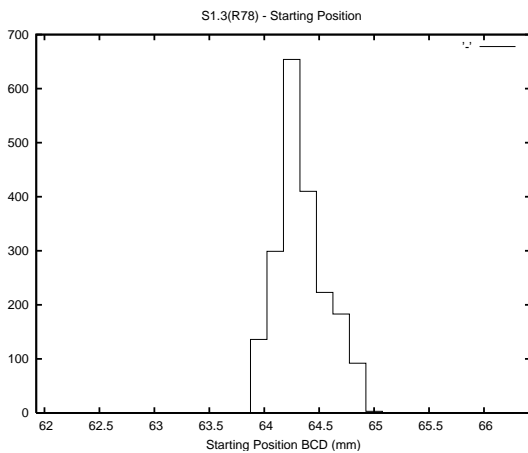

Target Performance Report - S1.3

Report Generated: March 13, 2013,

Last Actuation: 13/03/13 11:03:15

1 Operation Summary

	Last Shift	Total
Actuations:	61.6K	916.3K
Quadrature Count errors:	24036	223644
Fiber ADC errors:	0	0
BPS errors (during actuation):	0	0
(R78) Gaps > 3s & < 10s:	0	0
(R78) Gaps > 10s:	4	15
(R78) SP2 Corrections:	0	10
(R78) Capture Over/Under shoots:	926/0	30512/243

2 Mechanical Performance

Starting position for the last 2000 actuations.

Starting position width over time.

Acceleration for the last 2000 actuations.

Acceleration over time. Normalised to a temperature 45C using the temperature data collected by the system.

3 Optical Performance

4 BPS Check