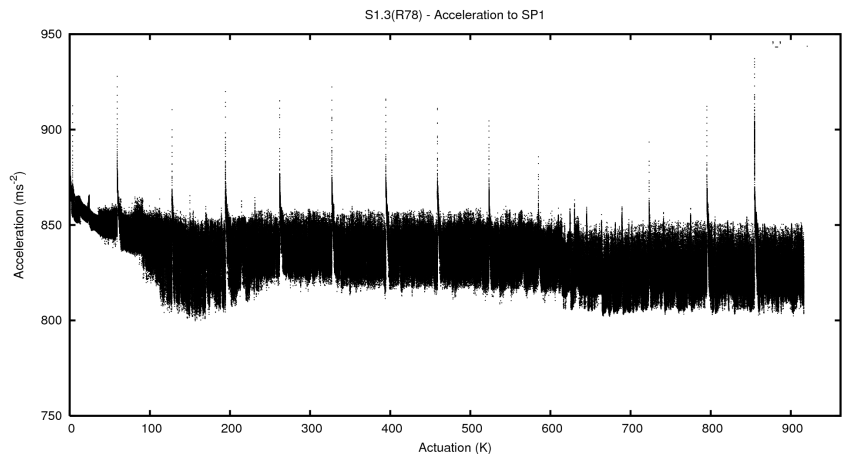

2 Mechanical Performance

Starting position for the last 2000 actuations.

Starting position width over time.

Acceleration for the last 2000 actuations.

Acceleration over time. Normalised to a temperature 45C using the temperature data collected by the system.

3 Optical Performance

4 BPS Check