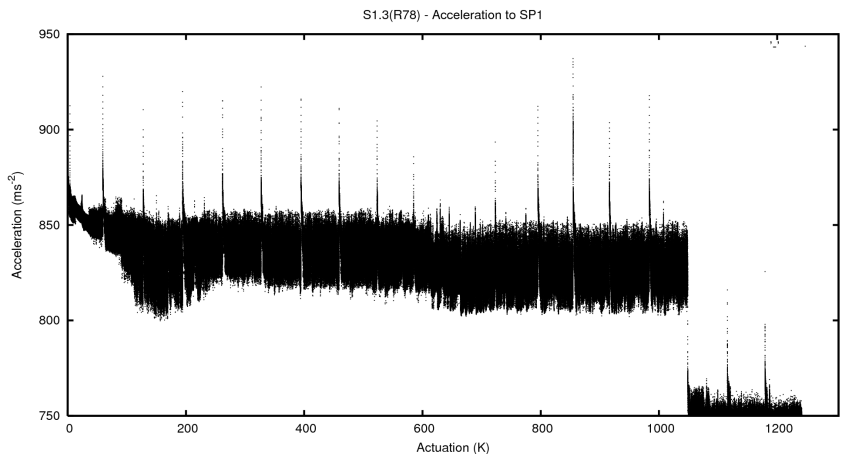

2 Mechanical Performance

Starting position for the last 2000 actuations.

Starting position width over time.

Acceleration for the last 2000 actuations.

Acceleration over time. Normalised to a temperature 45C using the temperature data collected by the system.

3 Optical Performance

4 BPS Check