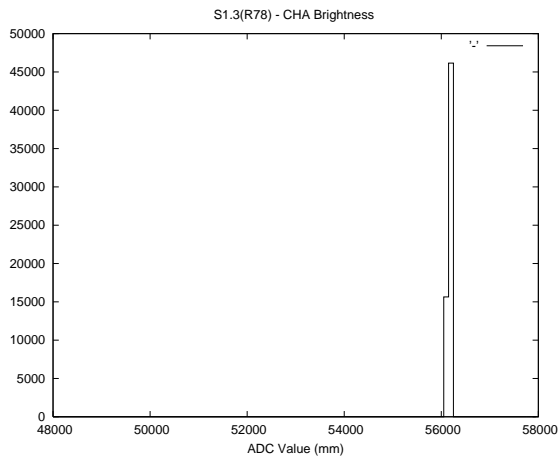

Target Performance Report - S1.3

Report Generated: March 18, 2013,

Last Actuation: 18/03/13 11:23:23

1 Operation Summary

	Last Shift	Total
Actuations:	62.4K	1241.7K
Quadrature Count errors:	0	278607
Fiber ADC errors:	0	0
BPS errors (during actuation):	0	0
(R78) Gaps > 3s & < 10s:	0	0
(R78) Gaps > 10s:	2	20
(R78) SP2 Corrections:	4	21
(R78) Capture Over/Under shoots:	2137/36	43674/339

2 Mechanical Performance

Starting position for the last 2000 actuations.

Starting position width over time.

Acceleration for the last 2000 actuations.

Acceleration over time. Normalised to a temperature 45C using the temperature data collected by the system.

3 Optical Performance

4 BPS Check