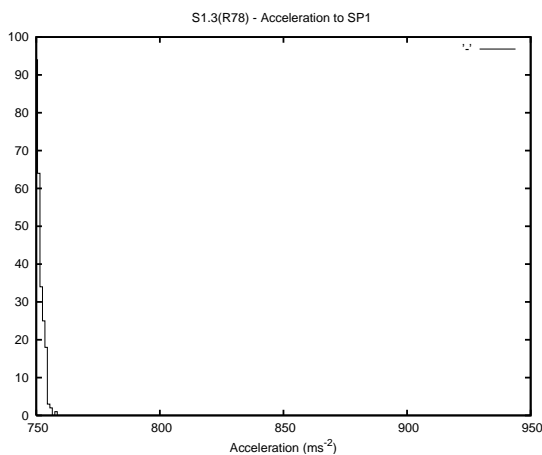

Target Performance Report - S1.3

Report Generated: March 18, 2013,

Last Actuation: 18/03/13 11:23:23

1 Operation Summary

	Last Shift	Total
Actuations:	62.4K	1241.7K
Quadrature Count errors:	0	278607
Fiber ADC errors:	0	0
BPS errors (during actuation):	0	0
(R78) Gaps > 3s & < 10s:	0	0
(R78) Gaps > 10s:	2	20
(R78) SP2 Corrections:	4	21
(R78) Capture Over/Under shoots:	2137/36	43674/339

2 Mechanical Performance

Starting position for the last 2000 actuations.

Starting position width over time.

Acceleration for the last 2000 actuations.

Acceleration over time. Normalised to a temperature 45C using the temperature data collected by the system.