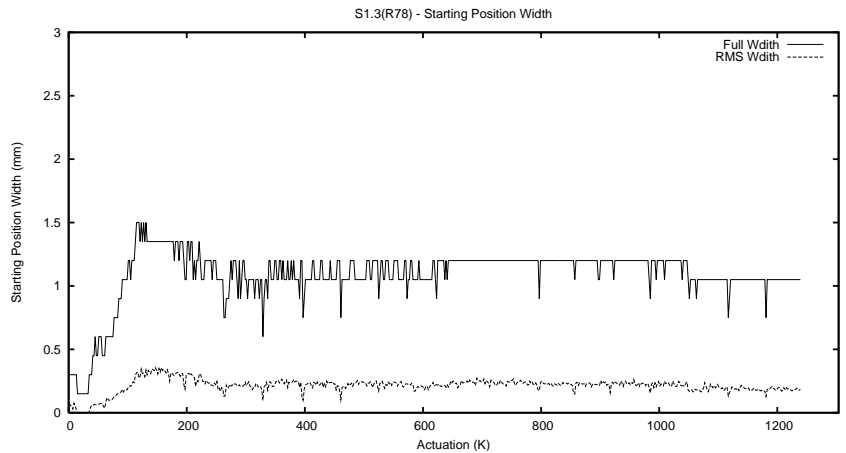

Target Performance Report - S1.3

Report Generated: March 18, 2013,

Last Actuation: 18/03/13 11:23:23

1 Operation Summary

	Last Shift	Total
Actuations:	62.4K	1241.7K
Quadrature Count errors:	0	278607
Fiber ADC errors:	0	0
BPS errors (during actuation):	0	0
(R78) Gaps > 3s & < 10s:	0	0
(R78) Gaps > 10s:	2	20
(R78) SP2 Corrections:	4	21
(R78) Capture Over/Under shoots:	2137/36	43674/339

2 Mechanical Performance

Starting position for the last 2000 actuations.

Starting position width over time.

Acceleration for the last 2000 actuations.

Acceleration over time. Normalised to a temperature 45C using the temperature data collected by the system.