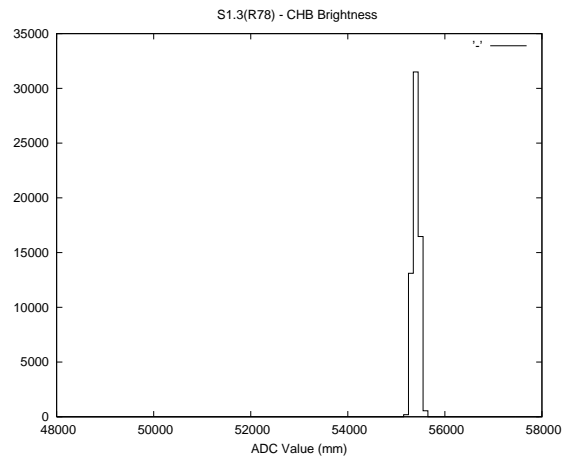

2 Mechanical Performance

Starting position for the last 2000 actuations.

Starting position width over time.

Acceleration for the last 2000 actuations.

Acceleration over time. Normalised to a temperature 45C using the temperature data collected by the system.

3 Optical Performance

4 BPS Check