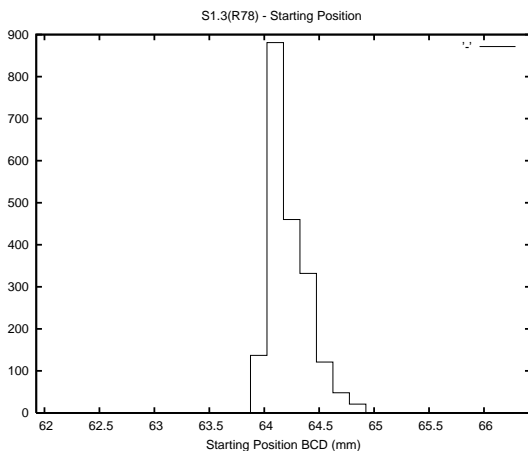

Target Performance Report - S1.3

Report Generated: March 18, 2013,

Last Actuation: 18/03/13 11:23:23

1 Operation Summary

	Last Shift	Total
Actuations:	62.4K	1241.7K
Quadrature Count errors:	0	278607
Fiber ADC errors:	0	0
BPS errors (during actuation):	0	0
(R78) Gaps > 3s & < 10s:	0	0
(R78) Gaps > 10s:	2	20
(R78) SP2 Corrections:	4	21
(R78) Capture Over/Under shoots:	2137/36	43674/339

2 Mechanical Performance

Starting position for the last 2000 actuations.

Starting position width over time.

Acceleration for the last 2000 actuations.

Acceleration over time. Normalised to a temperature 45C using the temperature data collected by the system.

3 Optical Performance

4 BPS Check