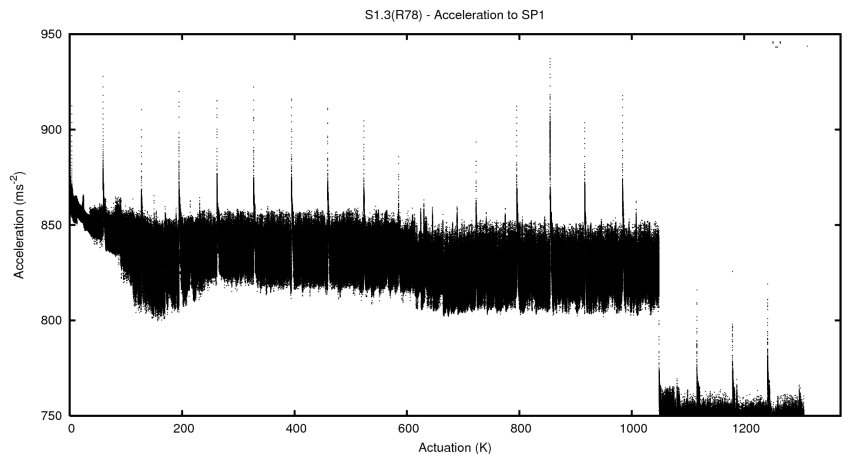

2 Mechanical Performance

Starting position for the last 2000 actuations.

Starting position width over time.

Acceleration for the last 2000 actuations.

Acceleration over time. Normalised to a temperature 45C using the temperature data collected by the system.

3 Optical Performance

4 BPS Check