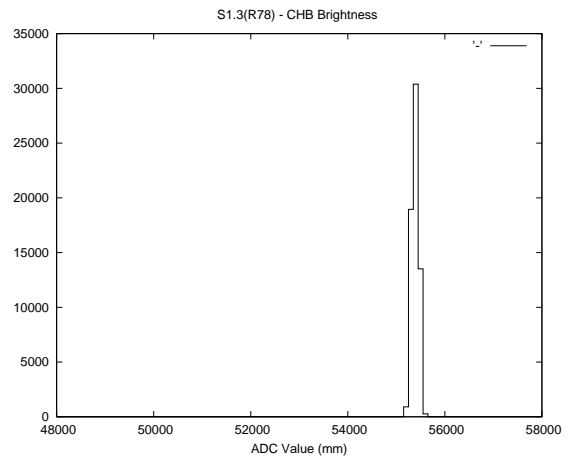

2 Mechanical Performance

Starting position for the last 2000 actuations.

Starting position width over time.

Acceleration for the last 2000 actuations.

Acceleration over time. Normalised to a temperature 45C using the temperature data collected by the system.

3 Optical Performance

4 BPS Check