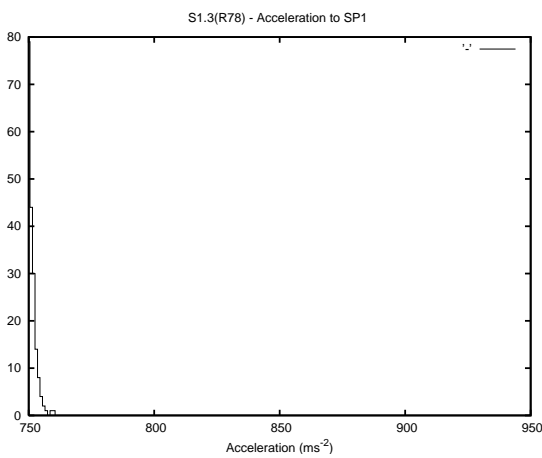

Target Performance Report - S1.3

Report Generated: March 19, 2013,

Last Actuation: 19/03/13 10:59:25

1 Operation Summary

	Last Shift	Total
Actuations:	64.5K	1306.2K
Quadrature Count errors:	0	278607
Fiber ADC errors:	0	0
BPS errors (during actuation):	0	0
(R78) Gaps > 3s & < 10s:	0	0
(R78) Gaps > 10s:	2	21
(R78) SP2 Corrections:	4	25
(R78) Capture Over/Under shoots:	1848/69	45522/408

2 Mechanical Performance

Starting position for the last 2000 actuations.

Starting position width over time.

Acceleration for the last 2000 actuations.

Acceleration over time. Normalised to a temperature 45C using the temperature data collected by the system.