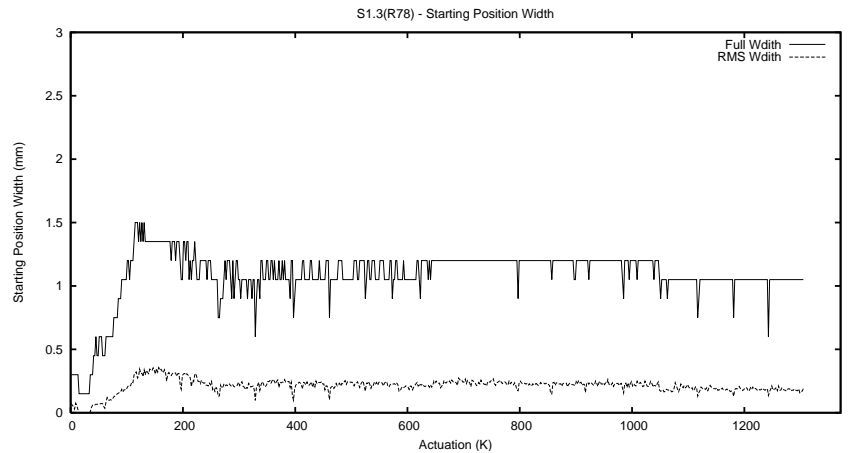

Target Performance Report - S1.3

Report Generated: March 19, 2013,

Last Actuation: 19/03/13 10:59:25

1 Operation Summary

	Last Shift	Total
Actuations:	64.5K	1306.2K
Quadrature Count errors:	0	278607
Fiber ADC errors:	0	0
BPS errors (during actuation):	0	0
(R78) Gaps > 3s & < 10s:	0	0
(R78) Gaps > 10s:	2	21
(R78) SP2 Corrections:	4	25
(R78) Capture Over/Under shoots:	1848/69	45522/408

2 Mechanical Performance

Starting position for the last 2000 actuations.

Starting position width over time.

Acceleration for the last 2000 actuations.

Acceleration over time. Normalised to a temperature 45C using the temperature data collected by the system.