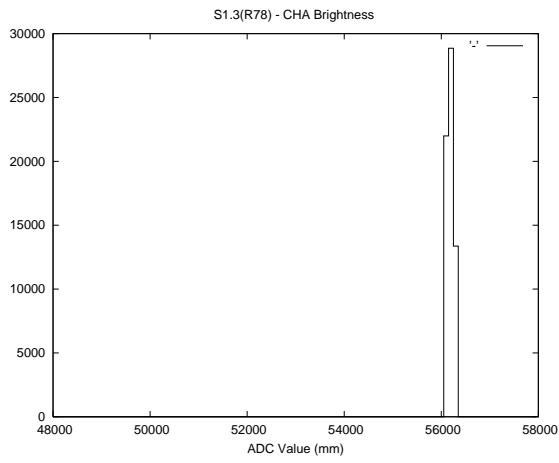

Target Performance Report - S1.3

Report Generated: March 19, 2013,

Last Actuation: 19/03/13 10:59:25

1 Operation Summary

	Last Shift	Total
Actuations:	64.5K	1306.2K
Quadrature Count errors:	0	278607
Fiber ADC errors:	0	0
BPS errors (during actuation):	0	0
(R78) Gaps > 3s & < 10s:	0	0
(R78) Gaps > 10s:	2	21
(R78) SP2 Corrections:	4	25
(R78) Capture Over/Under shoots:	1848/69	45522/408

2 Mechanical Performance

Starting position for the last 2000 actuations.

Starting position width over time.

Acceleration for the last 2000 actuations.

Acceleration over time. Normalised to a temperature 45C using the temperature data collected by the system.

3 Optical Performance

4 BPS Check