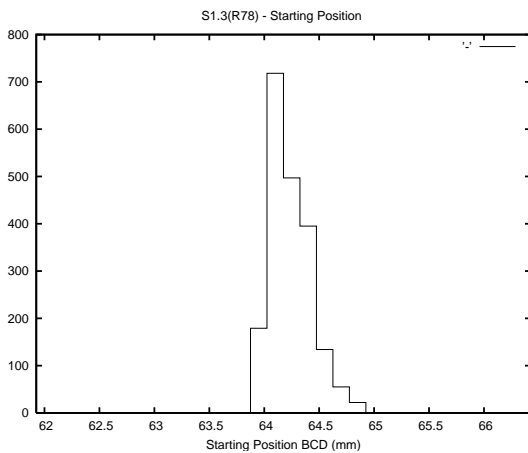

Target Performance Report - S1.3

Report Generated: March 19, 2013,

Last Actuation: 19/03/13 10:59:25

1 Operation Summary

	Last Shift	Total
Actuations:	64.5K	1306.2K
Quadrature Count errors:	0	278607
Fiber ADC errors:	0	0
BPS errors (during actuation):	0	0
(R78) Gaps > 3s & < 10s:	0	0
(R78) Gaps > 10s:	2	21
(R78) SP2 Corrections:	4	25
(R78) Capture Over/Under shoots:	1848/69	45522/408

2 Mechanical Performance

Starting position for the last 2000 actuations.

Starting position width over time.

Acceleration for the last 2000 actuations.

Acceleration over time. Normalised to a temperature 45C using the temperature data collected by the system.

3 Optical Performance

4 BPS Check