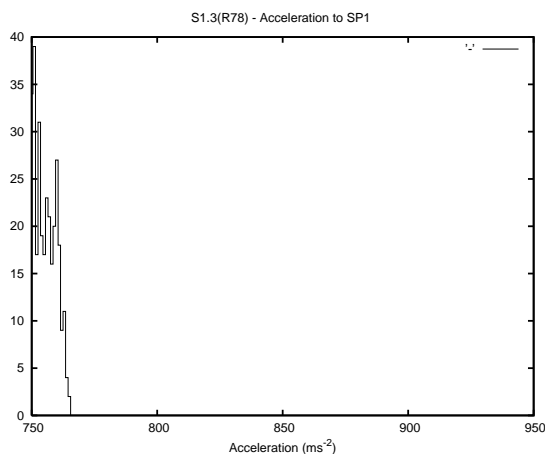

Target Performance Report - S1.3

Report Generated: March 21, 2013,

Last Actuation: 21/03/13 10:59:37

1 Operation Summary

	Last Shift	Total
Actuations:	62.6K	1433.1K
Quadrature Count errors:	0	278607
Fiber ADC errors:	0	0
BPS errors (during actuation):	0	0
(R78) Gaps > 3s & < 10s:	0	0
(R78) Gaps > 10s:	2	23
(R78) SP2 Corrections:	0	27
(R78) Capture Over/Under shoots:	1484/4	48467/445

2 Mechanical Performance

Starting position for the last 2000 actuations.

Starting position width over time.

Acceleration for the last 2000 actuations.

Acceleration over time. Normalised to a temperature 45C using the temperature data collected by the system.