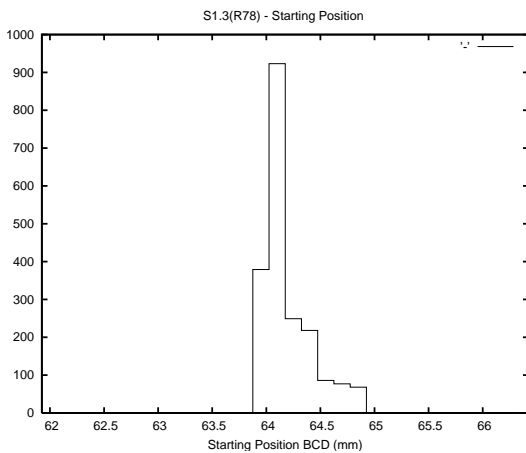

Target Performance Report - S1.3

Report Generated: March 21, 2013,

Last Actuation: 21/03/13 10:59:37

1 Operation Summary

	Last Shift	Total
Actuations:	62.6K	1433.1K
Quadrature Count errors:	0	278607
Fiber ADC errors:	0	0
BPS errors (during actuation):	0	0
(R78) Gaps > 3s & < 10s:	0	0
(R78) Gaps > 10s:	2	23
(R78) SP2 Corrections:	0	27
(R78) Capture Over/Under shoots:	1484/4	48467/445

2 Mechanical Performance

Starting position for the last 2000 actuations.

Starting position width over time.

Acceleration for the last 2000 actuations.

Acceleration over time. Normalised to a temperature 45C using the temperature data collected by the system.

3 Optical Performance

4 BPS Check