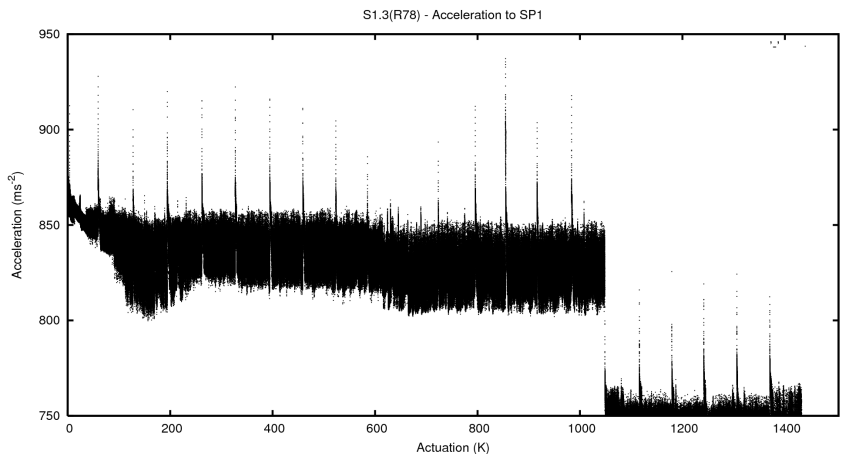

2 Mechanical Performance

Starting position for the last 2000 actuations.

Starting position width over time.

Acceleration for the last 2000 actuations.

Acceleration over time. Normalised to a temperature 45C using the temperature data collected by the system.

3 Optical Performance

4 BPS Check