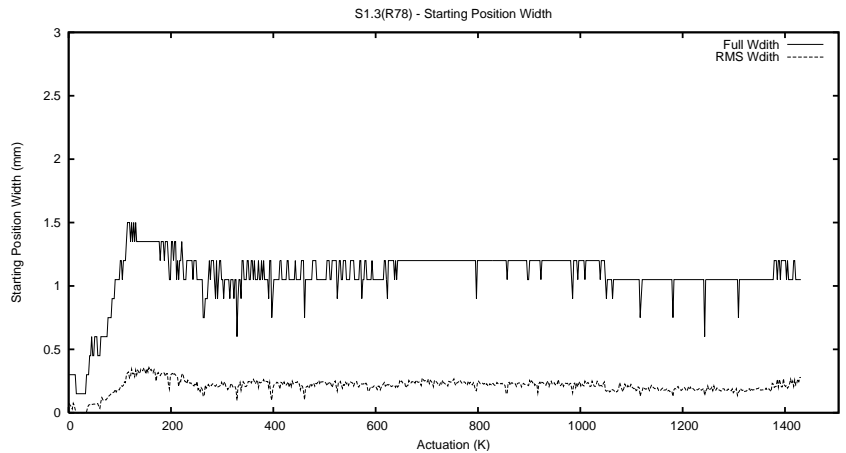

Target Performance Report - S1.3

Report Generated: March 21, 2013,

Last Actuation: 21/03/13 10:59:37

1 Operation Summary

	Last Shift	Total
Actuations:	62.6K	1433.1K
Quadrature Count errors:	0	278607
Fiber ADC errors:	0	0
BPS errors (during actuation):	0	0
(R78) Gaps > 3s & < 10s:	0	0
(R78) Gaps > 10s:	2	23
(R78) SP2 Corrections:	0	27
(R78) Capture Over/Under shoots:	1484/4	48467/445

2 Mechanical Performance

Starting position for the last 2000 actuations.

Starting position width over time.

Acceleration for the last 2000 actuations.

Acceleration over time. Normalised to a temperature 45C using the temperature data collected by the system.