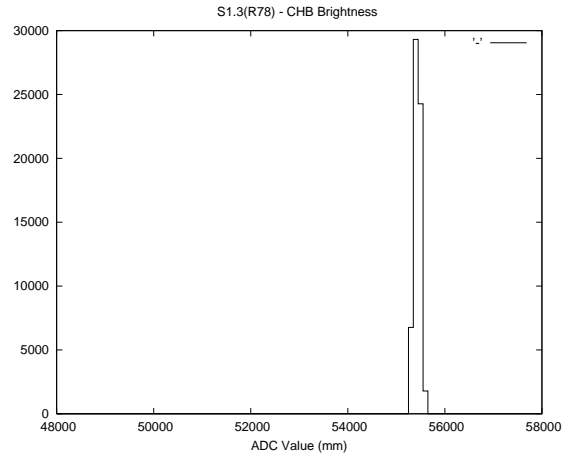

2 Mechanical Performance

Starting position for the last 2000 actuations.

Starting position width over time.

Acceleration for the last 2000 actuations.

Acceleration over time. Normalised to a temperature 45C using the temperature data collected by the system.

3 Optical Performance

4 BPS Check