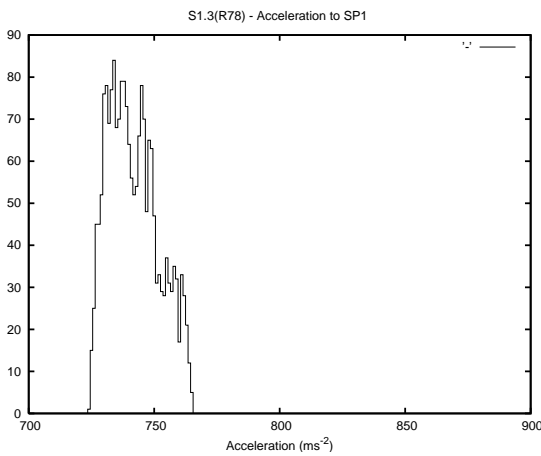

Target Performance Report - S1.3

Report Generated: March 25, 2013,

Last Actuation: 25/03/13 11:56:08

1 Operation Summary

	Last Shift	Total
Actuations:	57.6K	1625.8K
Quadrature Count errors:	0	278607
Fiber ADC errors:	0	0
BPS errors (during actuation):	0	0
(R78) Gaps > 3s & < 10s:	0	0
(R78) Gaps > 10s:	2	26
(R78) SP2 Corrections:	0	31
(R78) Capture Over/Under shoots:	781/1	51397/475

2 Mechanical Performance

Starting position for the last 2000 actuations.

Starting position width over time.

Acceleration for the last 2000 actuations.

Acceleration over time. Normalised to a temperature 45C using the temperature data collected by the system.