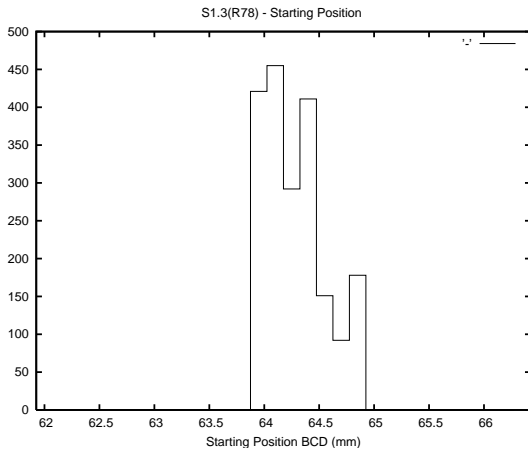

Target Performance Report - S1.3

Report Generated: March 25, 2013,

Last Actuation: 25/03/13 11:56:08

1 Operation Summary

	Last Shift	Total
Actuations:	57.6K	1625.8K
Quadrature Count errors:	0	278607
Fiber ADC errors:	0	0
BPS errors (during actuation):	0	0
(R78) Gaps > 3s & < 10s:	0	0
(R78) Gaps > 10s:	2	26
(R78) SP2 Corrections:	0	31
(R78) Capture Over/Under shoots:	781/1	51397/475

2 Mechanical Performance

Starting position for the last 2000 actuations.

Starting position width over time.

Acceleration for the last 2000 actuations.

Acceleration over time. Normalised to a temperature 45C using the temperature data collected by the system.

3 Optical Performance

4 BPS Check