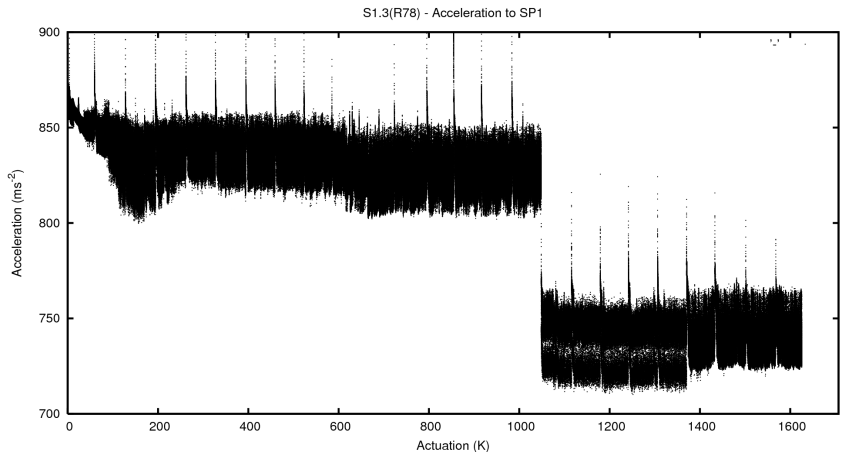

2 Mechanical Performance

Starting position for the last 2000 actuations.

Starting position width over time.

Acceleration for the last 2000 actuations.

Acceleration over time. Normalised to a temperature 45C using the temperature data collected by the system.

3 Optical Performance

4 BPS Check