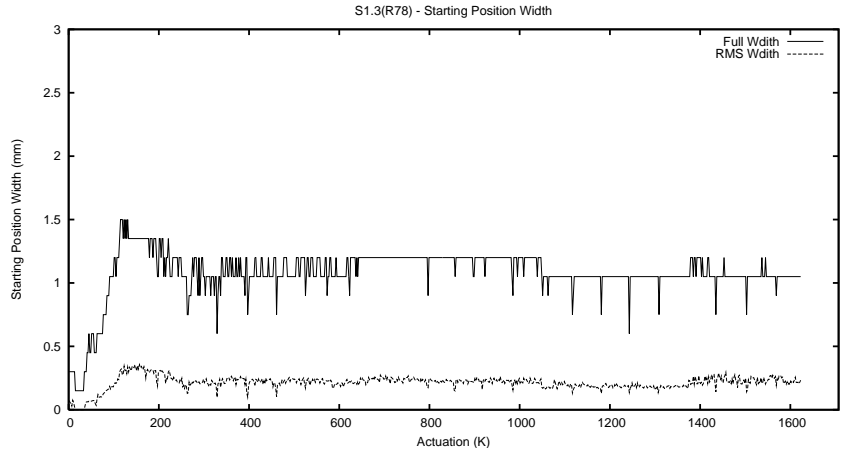

Target Performance Report - S1.3

Report Generated: March 25, 2013,

Last Actuation: 25/03/13 11:56:08

1 Operation Summary

	Last Shift	Total
Actuations:	57.6K	1625.8K
Quadrature Count errors:	0	278607
Fiber ADC errors:	0	0
BPS errors (during actuation):	0	0
(R78) Gaps > 3s & < 10s:	0	0
(R78) Gaps > 10s:	2	26
(R78) SP2 Corrections:	0	31
(R78) Capture Over/Under shoots:	781/1	51397/475

2 Mechanical Performance

Starting position for the last 2000 actuations.

Starting position width over time.

Acceleration for the last 2000 actuations.

Acceleration over time. Normalised to a temperature 45C using the temperature data collected by the system.