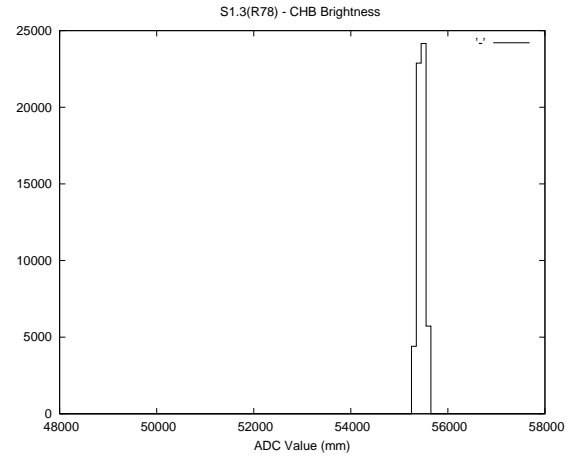

2 Mechanical Performance

Starting position for the last 2000 actuations.

Starting position width over time.

Acceleration for the last 2000 actuations.

Acceleration over time. Normalised to a temperature 45C using the temperature data collected by the system.

3 Optical Performance

4 BPS Check