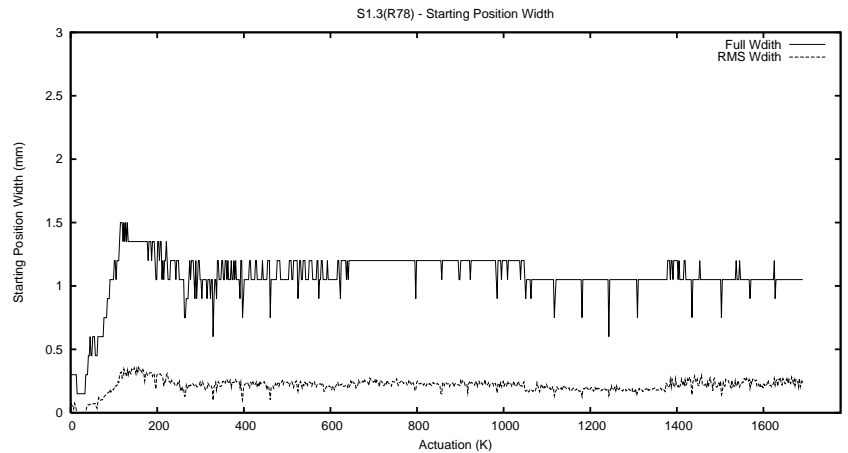

Target Performance Report - S1.3

Report Generated: March 26, 2013,

Last Actuation: 26/03/13 11:46:13

1 Operation Summary

	Last Shift	Total
Actuations:	67.7K	1693.5K
Quadrature Count errors:	0	278607
Fiber ADC errors:	0	0
BPS errors (during actuation):	0	0
(R78) Gaps > 3s & < 10s:	0	0
(R78) Gaps > 10s:	2	27
(R78) SP2 Corrections:	0	31
(R78) Capture Over/Under shoots:	354/0	51751/475

2 Mechanical Performance

Starting position for the last 2000 actuations.

Starting position width over time.

Acceleration for the last 2000 actuations.

Acceleration over time. Normalised to a temperature 45C using the temperature data collected by the system.