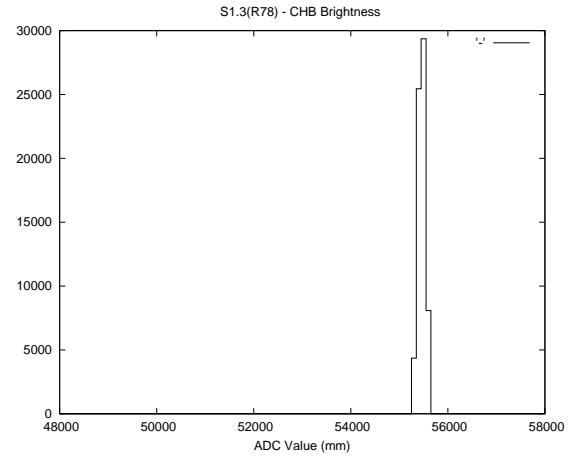

2 Mechanical Performance

Starting position for the last 2000 actuations.

Starting position width over time.

Acceleration for the last 2000 actuations.

Acceleration over time. Normalised to a temperature 45C using the temperature data collected by the system.

3 Optical Performance

4 BPS Check