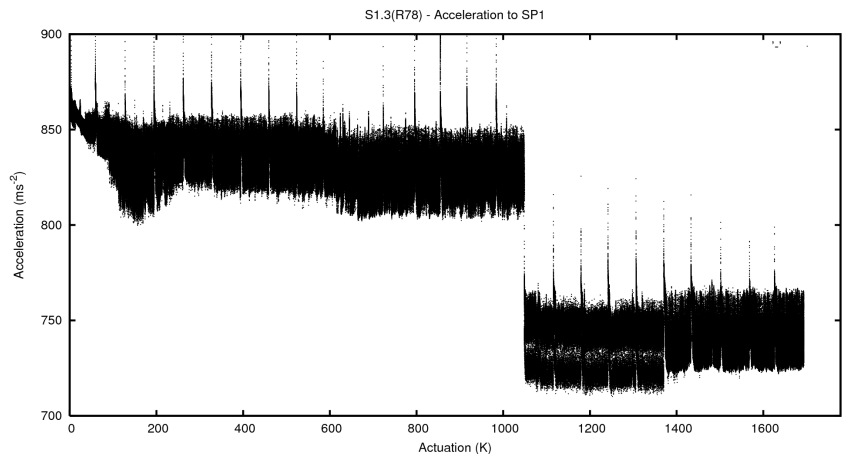

2 Mechanical Performance

Starting position for the last 2000 actuations.

Starting position width over time.

Acceleration for the last 2000 actuations.

Acceleration over time. Normalised to a temperature 45C using the temperature data collected by the system.

3 Optical Performance

4 BPS Check