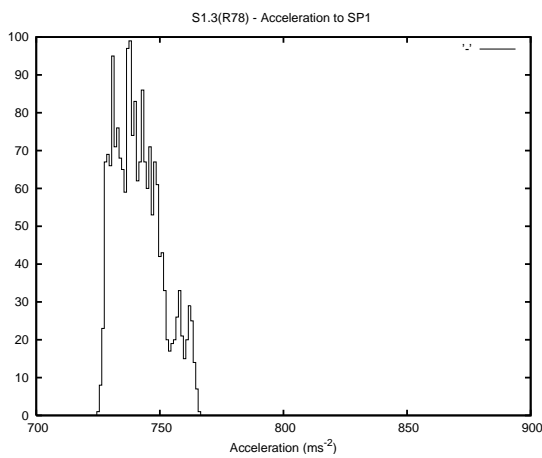

Target Performance Report - S1.3

Report Generated: March 26, 2013,

Last Actuation: 26/03/13 11:46:13

1 Operation Summary

	Last Shift	Total
Actuations:	67.7K	1693.5K
Quadrature Count errors:	0	278607
Fiber ADC errors:	0	0
BPS errors (during actuation):	0	0
(R78) Gaps > 3s & < 10s:	0	0
(R78) Gaps > 10s:	2	27
(R78) SP2 Corrections:	0	31
(R78) Capture Over/Under shoots:	354/0	51751/475

2 Mechanical Performance

Starting position for the last 2000 actuations.

Starting position width over time.

Acceleration for the last 2000 actuations.

Acceleration over time. Normalised to a temperature 45C using the temperature data collected by the system.