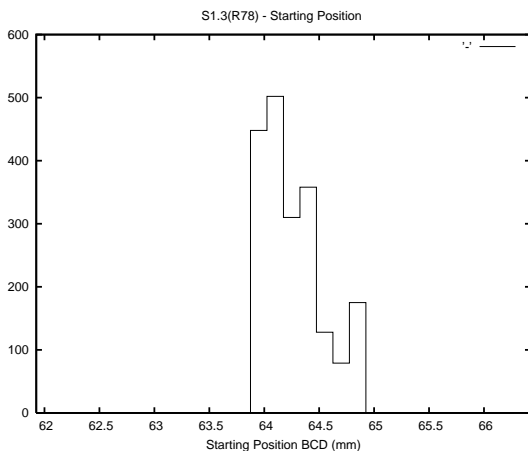

Target Performance Report - S1.3

Report Generated: March 26, 2013,

Last Actuation: 26/03/13 11:46:13

1 Operation Summary

	Last Shift	Total
Actuations:	67.7K	1693.5K
Quadrature Count errors:	0	278607
Fiber ADC errors:	0	0
BPS errors (during actuation):	0	0
(R78) Gaps > 3s & < 10s:	0	0
(R78) Gaps > 10s:	2	27
(R78) SP2 Corrections:	0	31
(R78) Capture Over/Under shoots:	354/0	51751/475

2 Mechanical Performance

Starting position for the last 2000 actuations.

Starting position width over time.

Acceleration for the last 2000 actuations.

Acceleration over time. Normalised to a temperature 45C using the temperature data collected by the system.

3 Optical Performance

4 BPS Check