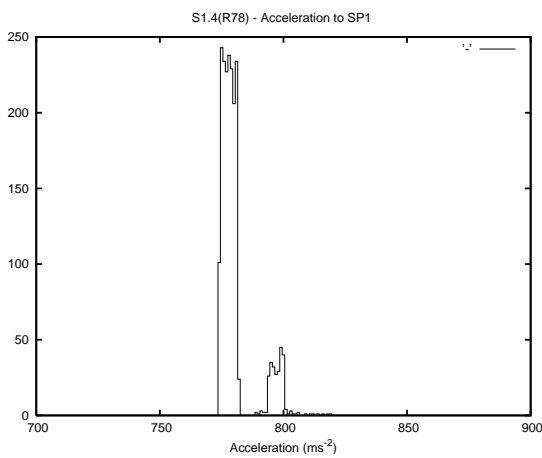

Target Performance Report - S1.4

Report Generated: April 13, 2013,

Last Actuation: 13/04/13 10:29:25

1 Operation Summary

	Last Shift	Total
Actuations:	27.4K	1854.4K
Quadrature Count errors:	19	279358
Fiber ADC errors:	3	3
BPS errors (during actuation):	1	2
(R78) Gaps > 3s & < 10s:	0	0
(R78) Gaps > 10s:	13	45
(R78) SP2 Corrections:	3	48
(R78) Capture Over/Under shoots:	25/101	52987/673

2 Mechanical Performance

Starting position for the last 2000 actuations.

Starting position width over time.

Acceleration for the last 2000 actuations.

Acceleration over time. Normalised to a temperature 45C using the temperature data collected by the system.