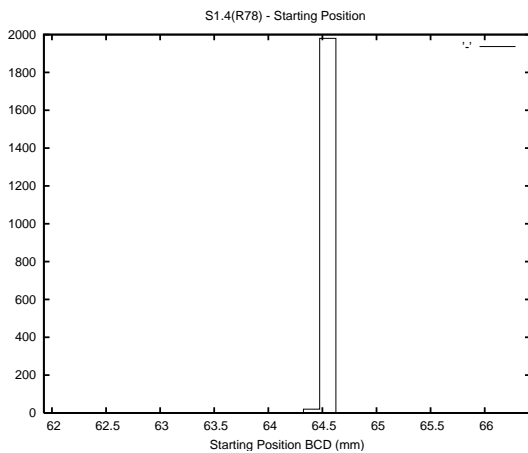

Target Performance Report - S1.4

Report Generated: April 13, 2013,

Last Actuation: 13/04/13 10:29:25

1 Operation Summary

	Last Shift	Total
Actuations:	27.4K	1854.4K
Quadrature Count errors:	19	279358
Fiber ADC errors:	3	3
BPS errors (during actuation):	1	2
(R78) Gaps > 3s & < 10s:	0	0
(R78) Gaps > 10s:	13	45
(R78) SP2 Corrections:	3	48
(R78) Capture Over/Under shoots:	25/101	52987/673

2 Mechanical Performance

Starting position for the last 2000 actuations.

Starting position width over time.

Acceleration for the last 2000 actuations.

Acceleration over time. Normalised to a temperature 45C using the temperature data collected by the system.

3 Optical Performance

4 BPS Check