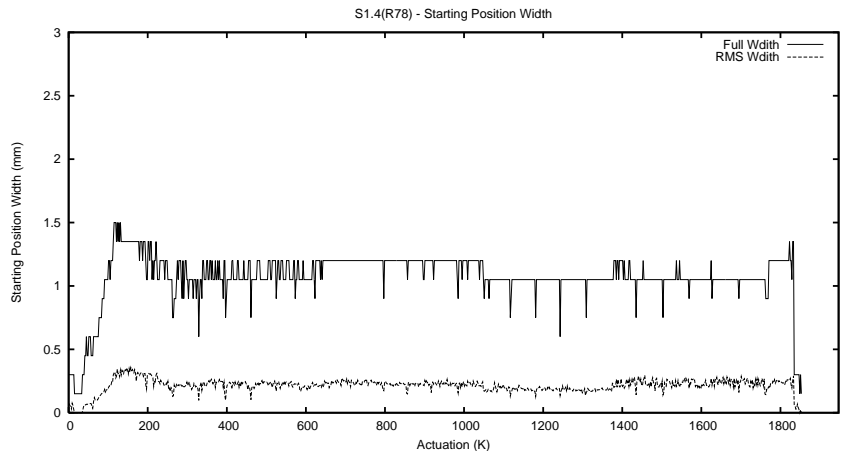

Target Performance Report - S1.4

Report Generated: April 13, 2013,

Last Actuation: 13/04/13 10:29:25

1 Operation Summary

	Last Shift	Total
Actuations:	27.4K	1854.4K
Quadrature Count errors:	19	279358
Fiber ADC errors:	3	3
BPS errors (during actuation):	1	2
(R78) Gaps > 3s & < 10s:	0	0
(R78) Gaps > 10s:	13	45
(R78) SP2 Corrections:	3	48
(R78) Capture Over/Under shoots:	25/101	52987/673

2 Mechanical Performance

Starting position for the last 2000 actuations.

Starting position width over time.

Acceleration for the last 2000 actuations.

Acceleration over time. Normalised to a temperature 45C using the temperature data collected by the system.