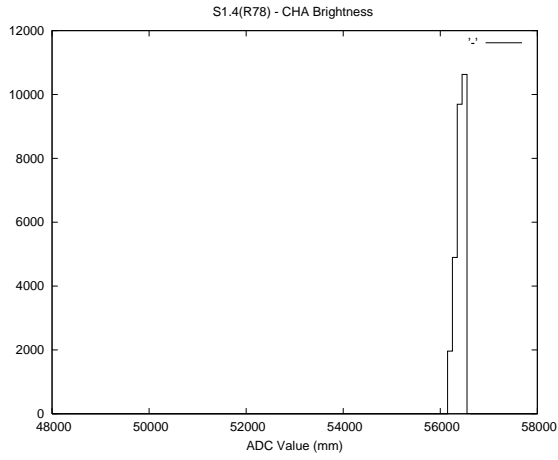

Target Performance Report - S1.4

Report Generated: April 13, 2013,

Last Actuation: 13/04/13 10:29:25

1 Operation Summary

	Last Shift	Total
Actuations:	27.4K	1854.4K
Quadrature Count errors:	19	279358
Fiber ADC errors:	3	3
BPS errors (during actuation):	1	2
(R78) Gaps > 3s & < 10s:	0	0
(R78) Gaps > 10s:	13	45
(R78) SP2 Corrections:	3	48
(R78) Capture Over/Under shoots:	25/101	52987/673

2 Mechanical Performance

Starting position for the last 2000 actuations.

Starting position width over time.

Acceleration for the last 2000 actuations.

Acceleration over time. Normalised to a temperature 45C using the temperature data collected by the system.

3 Optical Performance

4 BPS Check