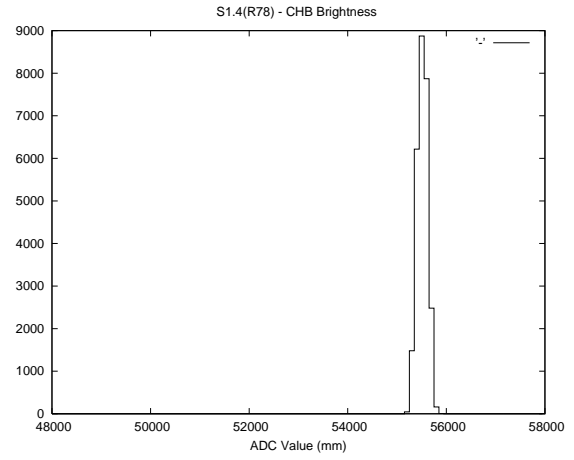

2 Mechanical Performance

Starting position for the last 2000 actuations.

Starting position width over time.

Acceleration for the last 2000 actuations.

Acceleration over time. Normalised to a temperature 45C using the temperature data collected by the system.

3 Optical Performance

4 BPS Check