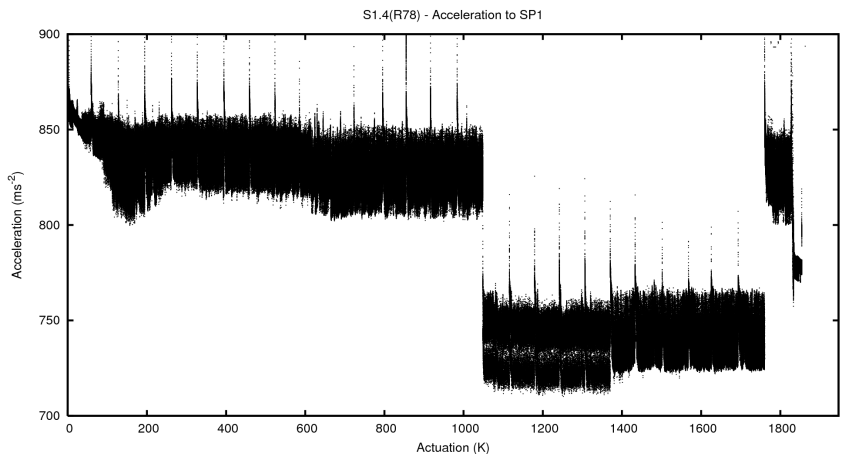

Target Performance Report - S1.4

Report Generated: April 13, 2013,

Last Actuation: 13/04/13 10:29:25

1 Operation Summary

	Last Shift	Total
Actuations:	27.4K	1854.4K
Quadrature Count errors:	19	279358
Fiber ADC errors:	3	3
BPS errors (during actuation):	1	2
(R78) Gaps > 3s & < 10s:	0	0
(R78) Gaps > 10s:	13	45
(R78) SP2 Corrections:	3	48
(R78) Capture Over/Under shoots:	25/101	52987/673

2 Mechanical Performance

Starting position for the last 2000 actuations.

Starting position width over time.

Acceleration for the last 2000 actuations.

Acceleration over time. Normalised to a temperature 45C using the temperature data collected by the system.

3 Optical Performance

4 BPS Check