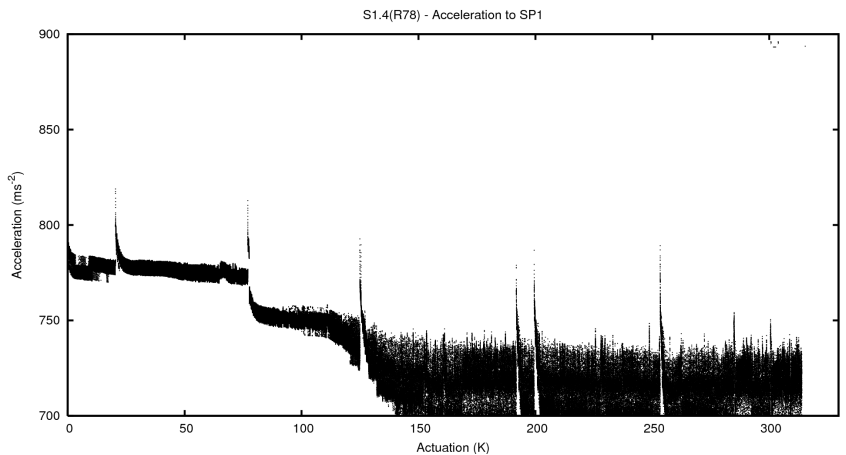

Target Performance Report - S1.4

Report Generated: April 18, 2013,

Last Actuation: 18/04/13 10:04:05

1 Operation Summary

	Last Shift	Total
Actuations:	60.6K	313.9K
Quadrature Count errors:	0	0
Fiber ADC errors:	0	15
BPS errors (during actuation):	0	5
(R78) Gaps > 3s & < 10s:	0	0
(R78) Gaps > 10s:	2	9
(R78) SP2 Corrections:	34	66
(R78) Capture Over/Under shoots:	1156/3067	4479/3708

2 Mechanical Performance

Starting position for the last 2000 actuations.

Starting position width over time.

Acceleration for the last 2000 actuations.

Acceleration over time. Normalised to a temperature 45C using the temperature data collected by the system.

3 Optical Performance

4 BPS Check