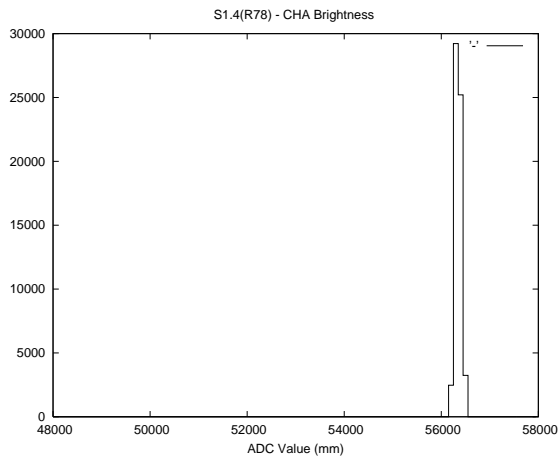

Target Performance Report - S1.4

Report Generated: April 18, 2013,

Last Actuation: 18/04/13 10:04:05

1 Operation Summary

	Last Shift	Total
Actuations:	60.6K	313.9K
Quadrature Count errors:	0	0
Fiber ADC errors:	0	15
BPS errors (during actuation):	0	5
(R78) Gaps > 3s & < 10s:	0	0
(R78) Gaps > 10s:	2	9
(R78) SP2 Corrections:	34	66
(R78) Capture Over/Under shoots:	1156/3067	4479/3708

2 Mechanical Performance

Starting position for the last 2000 actuations.

Starting position width over time.

Acceleration for the last 2000 actuations.

Acceleration over time. Normalised to a temperature 45C using the temperature data collected by the system.

3 Optical Performance

4 BPS Check