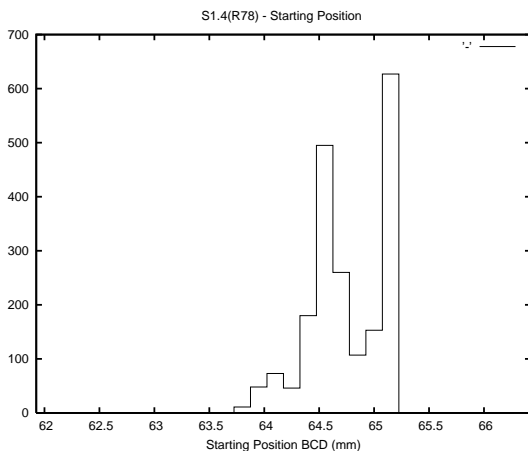

Target Performance Report - S1.4

Report Generated: April 18, 2013,

Last Actuation: 18/04/13 10:04:05

1 Operation Summary

	Last Shift	Total
Actuations:	60.6K	313.9K
Quadrature Count errors:	0	0
Fiber ADC errors:	0	15
BPS errors (during actuation):	0	5
(R78) Gaps > 3s & < 10s:	0	0
(R78) Gaps > 10s:	2	9
(R78) SP2 Corrections:	34	66
(R78) Capture Over/Under shoots:	1156/3067	4479/3708

2 Mechanical Performance

Starting position for the last 2000 actuations.

Starting position width over time.

Acceleration for the last 2000 actuations.

Acceleration over time. Normalised to a temperature 45C using the temperature data collected by the system.

3 Optical Performance

4 BPS Check