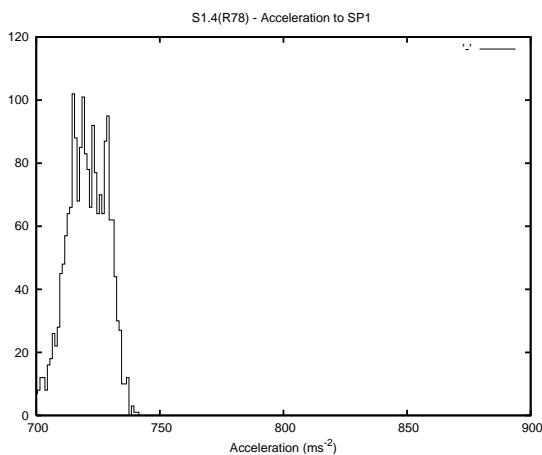

Target Performance Report - S1.4

Report Generated: April 18, 2013,

Last Actuation: 18/04/13 10:04:05

1 Operation Summary

	Last Shift	Total
Actuations:	60.6K	313.9K
Quadrature Count errors:	0	0
Fiber ADC errors:	0	15
BPS errors (during actuation):	0	5
(R78) Gaps > 3s & < 10s:	0	0
(R78) Gaps > 10s:	2	9
(R78) SP2 Corrections:	34	66
(R78) Capture Over/Under shoots:	1156/3067	4479/3708

2 Mechanical Performance

Starting position for the last 2000 actuations.

Starting position width over time.

Acceleration for the last 2000 actuations.

Acceleration over time. Normalised to a temperature 45C using the temperature data collected by the system.