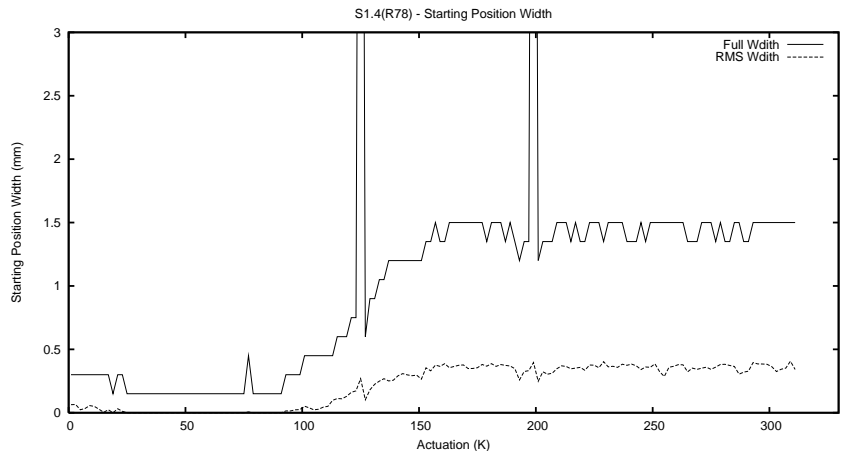

Target Performance Report - S1.4

Report Generated: April 18, 2013,

Last Actuation: 18/04/13 10:04:05

1 Operation Summary

	Last Shift	Total
Actuations:	60.6K	313.9K
Quadrature Count errors:	0	0
Fiber ADC errors:	0	15
BPS errors (during actuation):	0	5
(R78) Gaps > 3s & < 10s:	0	0
(R78) Gaps > 10s:	2	9
(R78) SP2 Corrections:	34	66
(R78) Capture Over/Under shoots:	1156/3067	4479/3708

2 Mechanical Performance

Starting position for the last 2000 actuations.

Starting position width over time.

Acceleration for the last 2000 actuations.

Acceleration over time. Normalised to a temperature 45C using the temperature data collected by the system.