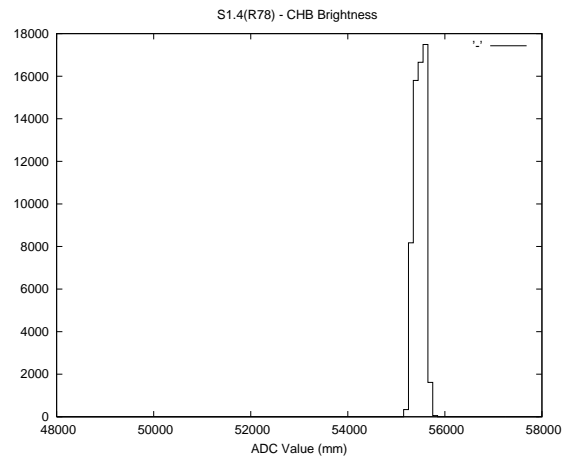

2 Mechanical Performance

Starting position for the last 2000 actuations.

Starting position width over time.

Acceleration for the last 2000 actuations.

Acceleration over time. Normalised to a temperature 45C using the temperature data collected by the system.

3 Optical Performance

4 BPS Check