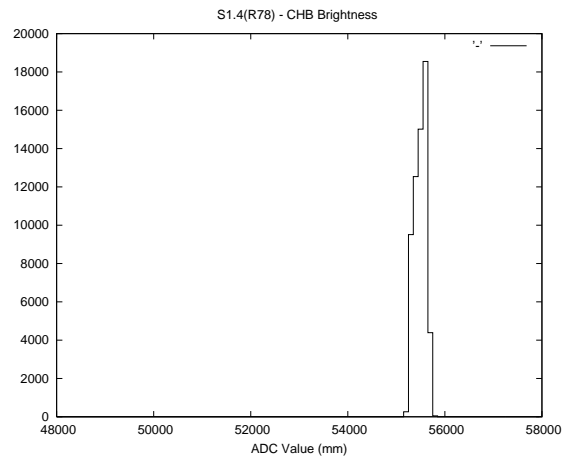

2 Mechanical Performance

Starting position for the last 2000 actuations.

Starting position width over time.

Acceleration for the last 2000 actuations.

Acceleration over time. Normalised to a temperature 45C using the temperature data collected by the system.

3 Optical Performance

4 BPS Check