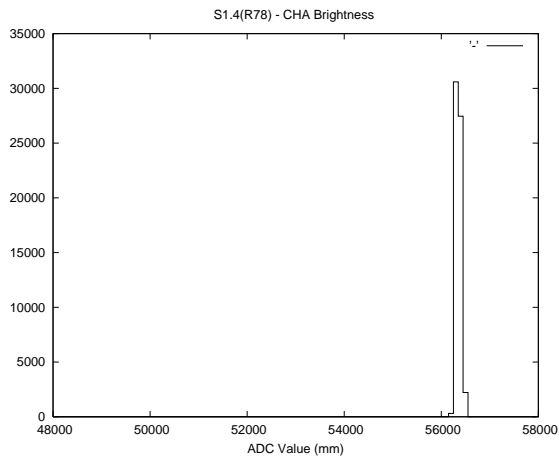

Target Performance Report - S1.4

Report Generated: April 19, 2013,

Last Actuation: 19/04/13 10:03:24

1 Operation Summary

	Last Shift	Total
Actuations:	60.9K	374.8K
Quadrature Count errors:	0	0
Fiber ADC errors:	0	15
BPS errors (during actuation):	0	5
(R78) Gaps > 3s & < 10s:	3	3
(R78) Gaps > 10s:	2	10
(R78) SP2 Corrections:	33	99
(R78) Capture Over/Under shoots:	1172/5270	5651/8978

2 Mechanical Performance

Starting position for the last 2000 actuations.

Starting position width over time.

Acceleration for the last 2000 actuations.

Acceleration over time. Normalised to a temperature 45C using the temperature data collected by the system.

3 Optical Performance

4 BPS Check