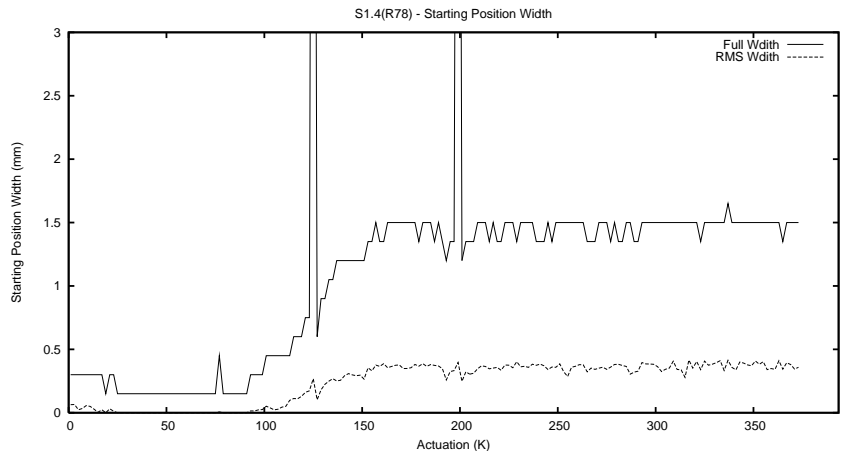

Target Performance Report - S1.4

Report Generated: April 19, 2013,

Last Actuation: 19/04/13 10:03:24

1 Operation Summary

	Last Shift	Total
Actuations:	60.9K	374.8K
Quadrature Count errors:	0	0
Fiber ADC errors:	0	15
BPS errors (during actuation):	0	5
(R78) Gaps > 3s & < 10s:	3	3
(R78) Gaps > 10s:	2	10
(R78) SP2 Corrections:	33	99
(R78) Capture Over/Under shoots:	1172/5270	5651/8978

2 Mechanical Performance

Starting position for the last 2000 actuations.

Starting position width over time.

Acceleration for the last 2000 actuations.

Acceleration over time. Normalised to a temperature 45C using the temperature data collected by the system.