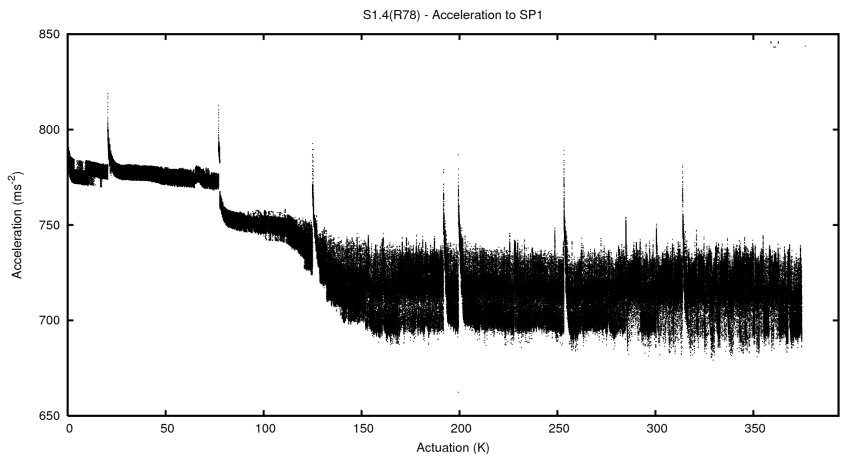

Target Performance Report - S1.4

Report Generated: April 19, 2013,

Last Actuation: 19/04/13 10:03:24

1 Operation Summary

	Last Shift	Total
Actuations:	60.9K	374.8K
Quadrature Count errors:	0	0
Fiber ADC errors:	0	15
BPS errors (during actuation):	0	5
(R78) Gaps > 3s & < 10s:	3	3
(R78) Gaps > 10s:	2	10
(R78) SP2 Corrections:	33	99
(R78) Capture Over/Under shoots:	1172/5270	5651/8978

2 Mechanical Performance

Starting position for the last 2000 actuations.

Starting position width over time.

Acceleration for the last 2000 actuations.

Acceleration over time. Normalised to a temperature 45C using the temperature data collected by the system.

3 Optical Performance

4 BPS Check