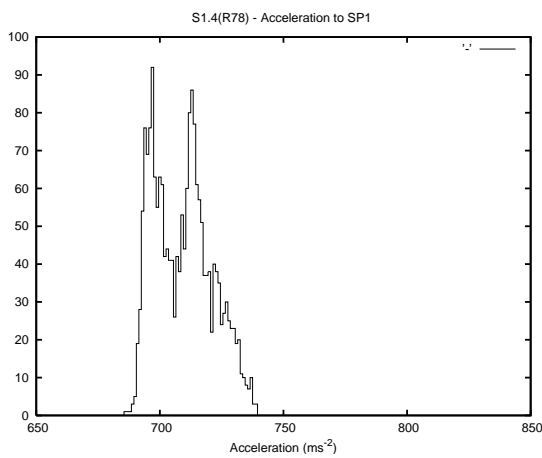

Target Performance Report - S1.4

Report Generated: April 19, 2013,

Last Actuation: 19/04/13 10:03:24

1 Operation Summary

	Last Shift	Total
Actuations:	60.9K	374.8K
Quadrature Count errors:	0	0
Fiber ADC errors:	0	15
BPS errors (during actuation):	0	5
(R78) Gaps > 3s & < 10s:	3	3
(R78) Gaps > 10s:	2	10
(R78) SP2 Corrections:	33	99
(R78) Capture Over/Under shoots:	1172/5270	5651/8978

2 Mechanical Performance

Starting position for the last 2000 actuations.

Starting position width over time.

Acceleration for the last 2000 actuations.

Acceleration over time. Normalised to a temperature 45C using the temperature data collected by the system.