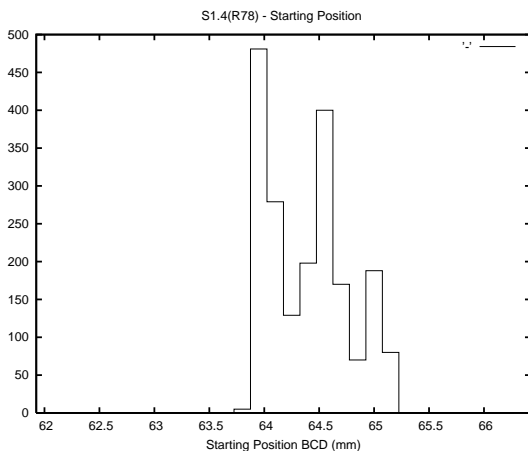

Target Performance Report - S1.4

Report Generated: April 19, 2013,

Last Actuation: 19/04/13 10:03:24

1 Operation Summary

	Last Shift	Total
Actuations:	60.9K	374.8K
Quadrature Count errors:	0	0
Fiber ADC errors:	0	15
BPS errors (during actuation):	0	5
(R78) Gaps > 3s & < 10s:	3	3
(R78) Gaps > 10s:	2	10
(R78) SP2 Corrections:	33	99
(R78) Capture Over/Under shoots:	1172/5270	5651/8978

2 Mechanical Performance

Starting position for the last 2000 actuations.

Starting position width over time.

Acceleration for the last 2000 actuations.

Acceleration over time. Normalised to a temperature 45C using the temperature data collected by the system.

3 Optical Performance

4 BPS Check