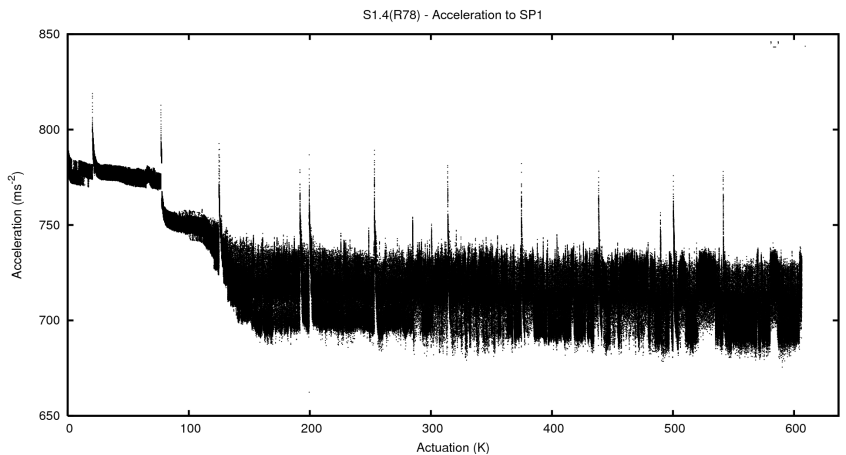

Target Performance Report - S1.4

Report Generated: April 23, 2013,

Last Actuation: 23/04/13 10:13:29

1 Operation Summary

	Last Shift	Total
Actuations:	65.0K	606.4K
Quadrature Count errors:	0	0
Fiber ADC errors:	0	15
BPS errors (during actuation):	0	5
(R78) Gaps > 3s & < 10s:	6	15
(R78) Gaps > 10s:	3	15
(R78) SP2 Corrections:	23	194
(R78) Capture Over/Under shoots:	1416/2605	10363/26016

2 Mechanical Performance

Starting position for the last 2000 actuations.

Starting position width over time.

Acceleration for the last 2000 actuations.

Acceleration over time. Normalised to a temperature 45C using the temperature data collected by the system.

3 Optical Performance

4 BPS Check