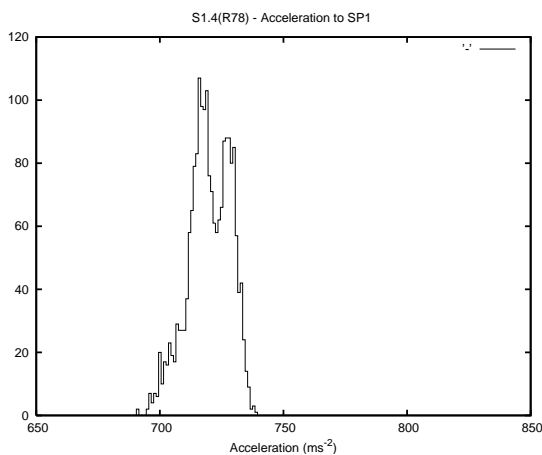

Target Performance Report - S1.4

Report Generated: April 23, 2013,

Last Actuation: 23/04/13 10:13:29

1 Operation Summary

	Last Shift	Total
Actuations:	65.0K	606.4K
Quadrature Count errors:	0	0
Fiber ADC errors:	0	15
BPS errors (during actuation):	0	5
(R78) Gaps > 3s & < 10s:	6	15
(R78) Gaps > 10s:	3	15
(R78) SP2 Corrections:	23	194
(R78) Capture Over/Under shoots:	1416/2605	10363/26016

2 Mechanical Performance

Starting position for the last 2000 actuations.

Starting position width over time.

Acceleration for the last 2000 actuations.

Acceleration over time. Normalised to a temperature 45C using the temperature data collected by the system.