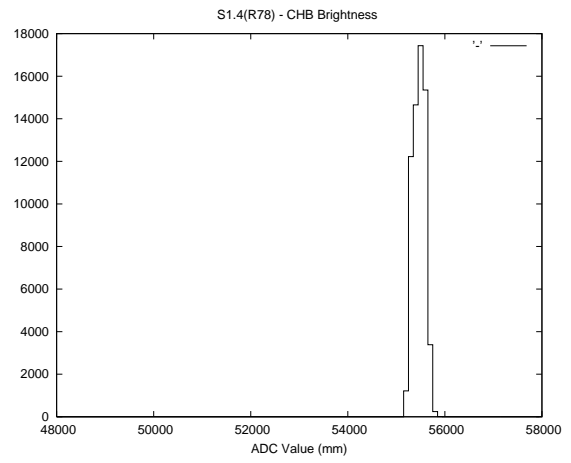

2 Mechanical Performance

Starting position for the last 2000 actuations.

Starting position width over time.

Acceleration for the last 2000 actuations.

Acceleration over time. Normalised to a temperature 45C using the temperature data collected by the system.

3 Optical Performance

4 BPS Check