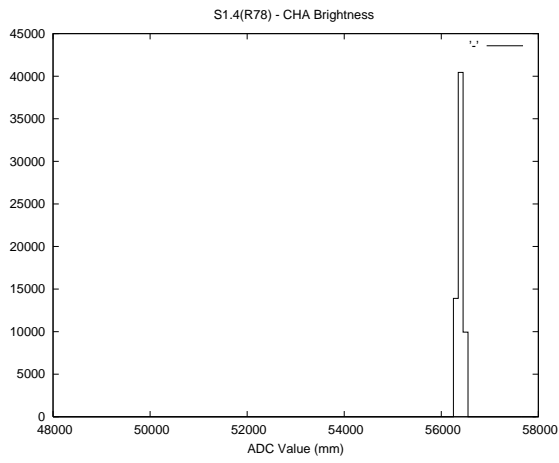

Target Performance Report - S1.4

Report Generated: April 23, 2013,

Last Actuation: 23/04/13 10:13:29

1 Operation Summary

	Last Shift	Total
Actuations:	65.0K	606.4K
Quadrature Count errors:	0	0
Fiber ADC errors:	0	15
BPS errors (during actuation):	0	5
(R78) Gaps > 3s & < 10s:	6	15
(R78) Gaps > 10s:	3	15
(R78) SP2 Corrections:	23	194
(R78) Capture Over/Under shoots:	1416/2605	10363/26016

2 Mechanical Performance

Starting position for the last 2000 actuations.

Starting position width over time.

Acceleration for the last 2000 actuations.

Acceleration over time. Normalised to a temperature 45C using the temperature data collected by the system.

3 Optical Performance

4 BPS Check