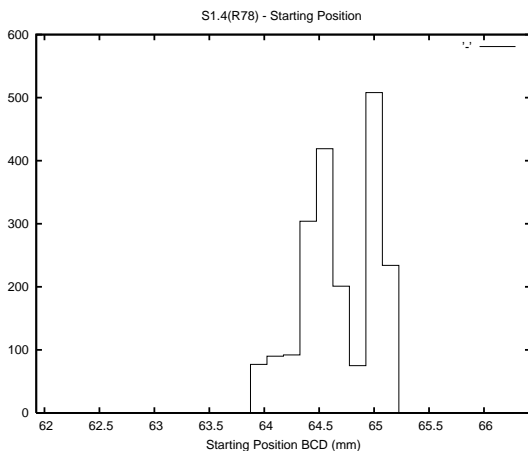

Target Performance Report - S1.4

Report Generated: April 23, 2013,

Last Actuation: 23/04/13 10:13:29

1 Operation Summary

	Last Shift	Total
Actuations:	65.0K	606.4K
Quadrature Count errors:	0	0
Fiber ADC errors:	0	15
BPS errors (during actuation):	0	5
(R78) Gaps > 3s & < 10s:	6	15
(R78) Gaps > 10s:	3	15
(R78) SP2 Corrections:	23	194
(R78) Capture Over/Under shoots:	1416/2605	10363/26016

2 Mechanical Performance

Starting position for the last 2000 actuations.

Starting position width over time.

Acceleration for the last 2000 actuations.

Acceleration over time. Normalised to a temperature 45C using the temperature data collected by the system.

3 Optical Performance

4 BPS Check