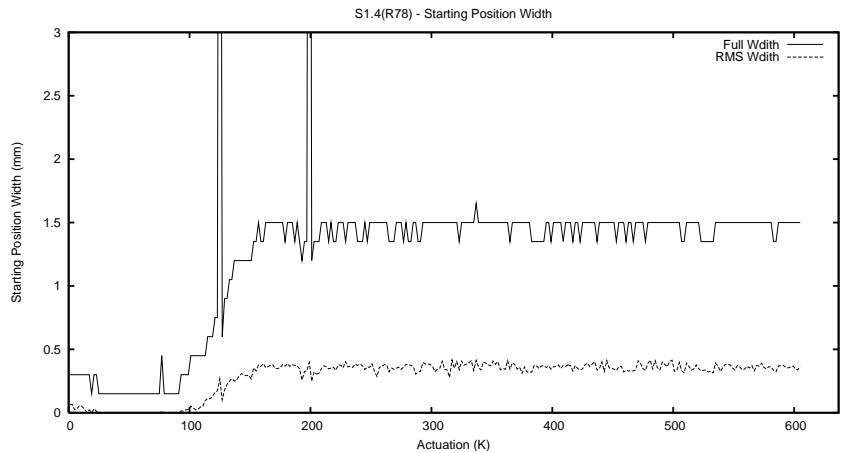

Target Performance Report - S1.4

Report Generated: April 23, 2013,

Last Actuation: 23/04/13 10:13:29

1 Operation Summary

	Last Shift	Total
Actuations:	65.0K	606.4K
Quadrature Count errors:	0	0
Fiber ADC errors:	0	15
BPS errors (during actuation):	0	5
(R78) Gaps > 3s & < 10s:	6	15
(R78) Gaps > 10s:	3	15
(R78) SP2 Corrections:	23	194
(R78) Capture Over/Under shoots:	1416/2605	10363/26016

2 Mechanical Performance

Starting position for the last 2000 actuations.

Starting position width over time.

Acceleration for the last 2000 actuations.

Acceleration over time. Normalised to a temperature 45C using the temperature data collected by the system.