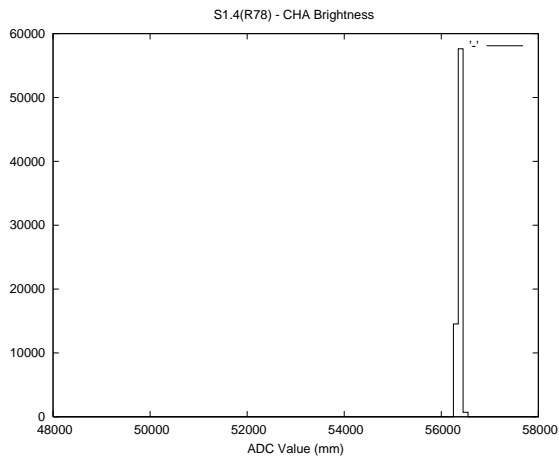

Target Performance Report - S1.4

Report Generated: May 13, 2013,

Last Actuation: 13/05/13 16:39:00

1 Operation Summary

	Last Shift	Total
Actuations:	73.4K	1495.2K
Quadrature Count errors:	0	0
Fiber ADC errors:	0	15
BPS errors (during actuation):	0	5
(R78) Gaps > 3s & < 10s:	0	15
(R78) Gaps > 10s:	2	30
(R78) SP2 Corrections:	3	282
(R78) Capture Over/Under shoots:	12319/63	73334/30790

2 Mechanical Performance

Starting position for the last 2000 actuations.

Starting position width over time.

Acceleration for the last 2000 actuations.

Acceleration over time. Normalised to a temperature 45C using the temperature data collected by the system.

3 Optical Performance

4 BPS Check