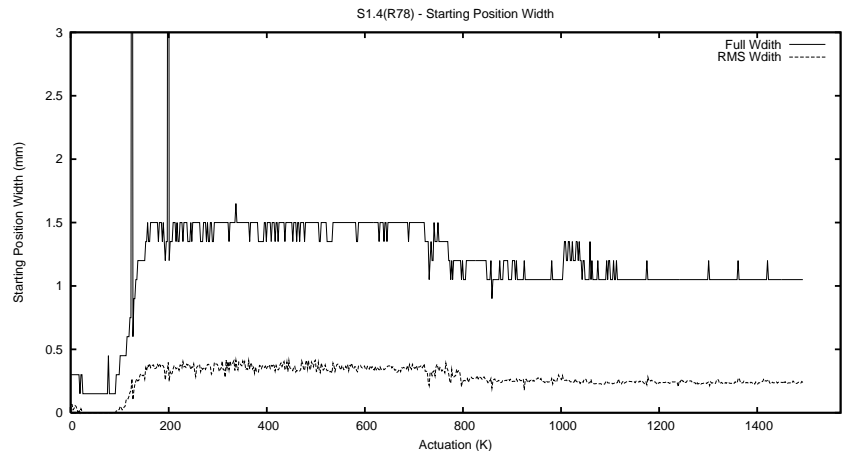

Target Performance Report - S1.4

Report Generated: May 13, 2013,

Last Actuation: 13/05/13 16:39:00

1 Operation Summary

	Last Shift	Total
Actuations:	73.4K	1495.2K
Quadrature Count errors:	0	0
Fiber ADC errors:	0	15
BPS errors (during actuation):	0	5
(R78) Gaps > 3s & < 10s:	0	15
(R78) Gaps > 10s:	2	30
(R78) SP2 Corrections:	3	282
(R78) Capture Over/Under shoots:	12319/63	73334/30790

2 Mechanical Performance

Starting position for the last 2000 actuations.

Starting position width over time.

Acceleration for the last 2000 actuations.

Acceleration over time. Normalised to a temperature 45C using the temperature data collected by the system.