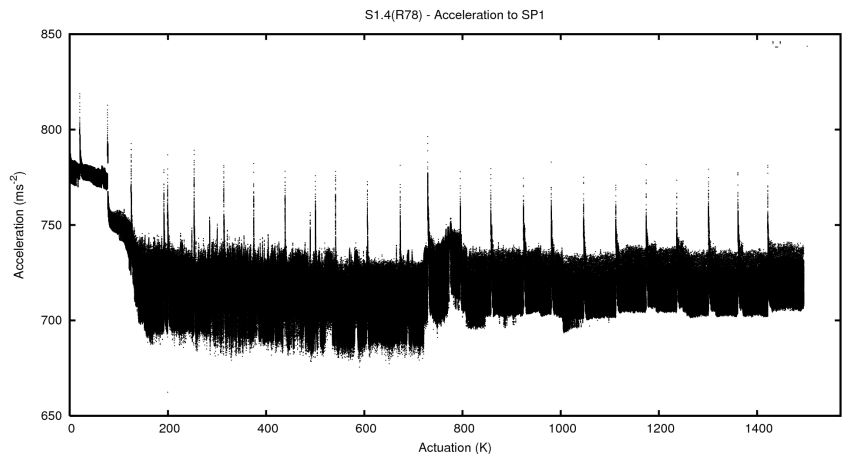

Target Performance Report - S1.4

Report Generated: May 13, 2013,

Last Actuation: 13/05/13 16:39:00

1 Operation Summary

	Last Shift	Total
Actuations:	73.4K	1495.2K
Quadrature Count errors:	0	0
Fiber ADC errors:	0	15
BPS errors (during actuation):	0	5
(R78) Gaps > 3s & < 10s:	0	15
(R78) Gaps > 10s:	2	30
(R78) SP2 Corrections:	3	282
(R78) Capture Over/Under shoots:	12319/63	73334/30790

2 Mechanical Performance

Starting position for the last 2000 actuations.

Starting position width over time.

Acceleration for the last 2000 actuations.

Acceleration over time. Normalised to a temperature 45C using the temperature data collected by the system.

3 Optical Performance

4 BPS Check