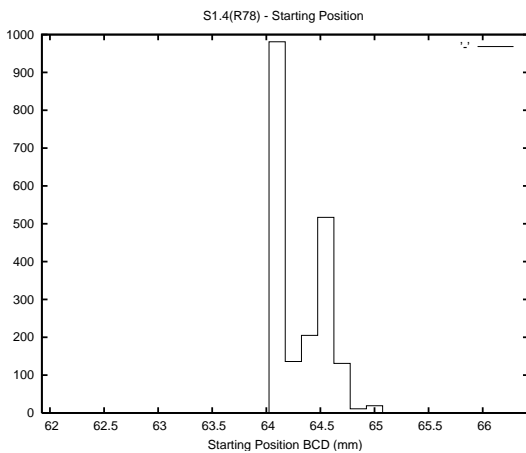

Target Performance Report - S1.4

Report Generated: May 13, 2013,

Last Actuation: 13/05/13 16:39:00

1 Operation Summary

	Last Shift	Total
Actuations:	73.4K	1495.2K
Quadrature Count errors:	0	0
Fiber ADC errors:	0	15
BPS errors (during actuation):	0	5
(R78) Gaps > 3s & < 10s:	0	15
(R78) Gaps > 10s:	2	30
(R78) SP2 Corrections:	3	282
(R78) Capture Over/Under shoots:	12319/63	73334/30790

2 Mechanical Performance

Starting position for the last 2000 actuations.

Starting position width over time.

Acceleration for the last 2000 actuations.

Acceleration over time. Normalised to a temperature 45C using the temperature data collected by the system.

3 Optical Performance

4 BPS Check