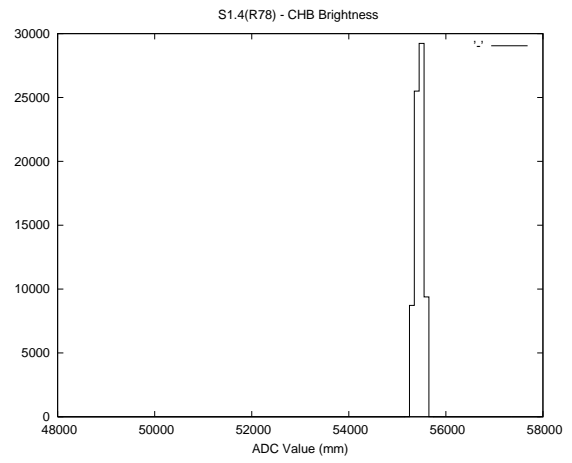

Target Performance Report - S1.4

Report Generated: May 13, 2013,

Last Actuation: 13/05/13 16:39:00

1 Operation Summary

	Last Shift	Total
Actuations:	73.4K	1495.2K
Quadrature Count errors:	0	0
Fiber ADC errors:	0	15
BPS errors (during actuation):	0	5
(R78) Gaps > 3s & < 10s:	0	15
(R78) Gaps > 10s:	2	30
(R78) SP2 Corrections:	3	282
(R78) Capture Over/Under shoots:	12319/63	73334/30790

2 Mechanical Performance

Starting position for the last 2000 actuations.

Starting position width over time.

Acceleration for the last 2000 actuations.

Acceleration over time. Normalised to a temperature 45C using the temperature data collected by the system.

3 Optical Performance

4 BPS Check