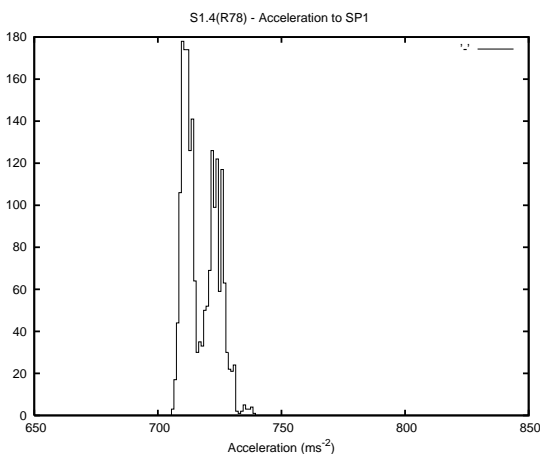

Target Performance Report - S1.4

Report Generated: May 13, 2013,

Last Actuation: 13/05/13 16:39:00

1 Operation Summary

	Last Shift	Total
Actuations:	73.4K	1495.2K
Quadrature Count errors:	0	0
Fiber ADC errors:	0	15
BPS errors (during actuation):	0	5
(R78) Gaps > 3s & < 10s:	0	15
(R78) Gaps > 10s:	2	30
(R78) SP2 Corrections:	3	282
(R78) Capture Over/Under shoots:	12319/63	73334/30790

2 Mechanical Performance

Starting position for the last 2000 actuations.

Starting position width over time.

Acceleration for the last 2000 actuations.

Acceleration over time. Normalised to a temperature 45C using the temperature data collected by the system.