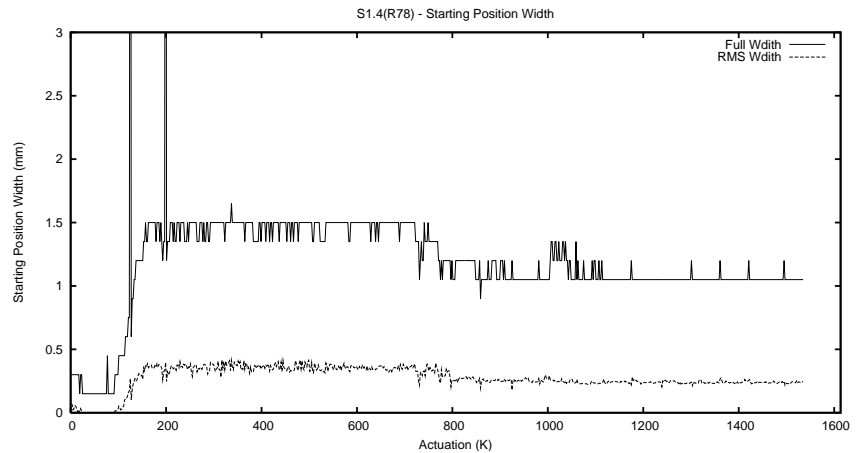

Target Performance Report - S1.4

Report Generated: May 14, 2013,

Last Actuation: 14/05/13 10:05:23

1 Operation Summary

	Last Shift	Total
Actuations:	41.4K	1536.7K
Quadrature Count errors:	0	0
Fiber ADC errors:	0	15
BPS errors (during actuation):	0	5
(R78) Gaps > 3s & < 10s:	0	15
(R78) Gaps > 10s:	2	31
(R78) SP2 Corrections:	4	286
(R78) Capture Over/Under shoots:	6166/25	79500/30815

2 Mechanical Performance

Starting position for the last 2000 actuations.

Starting position width over time.

Acceleration for the last 2000 actuations.

Acceleration over time. Normalised to a temperature 45C using the temperature data collected by the system.