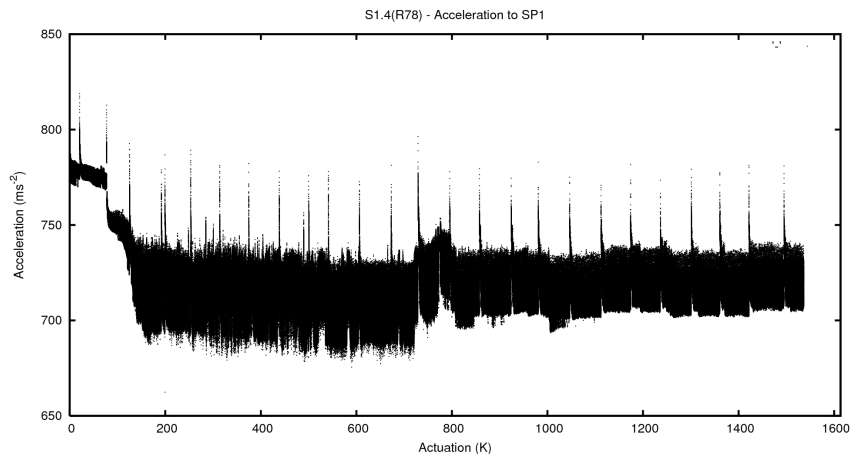

Target Performance Report - S1.4

Report Generated: May 14, 2013,

Last Actuation: 14/05/13 10:05:23

1 Operation Summary

	Last Shift	Total
Actuations:	41.4K	1536.7K
Quadrature Count errors:	0	0
Fiber ADC errors:	0	15
BPS errors (during actuation):	0	5
(R78) Gaps > 3s & < 10s:	0	15
(R78) Gaps > 10s:	2	31
(R78) SP2 Corrections:	4	286
(R78) Capture Over/Under shoots:	6166/25	79500/30815

2 Mechanical Performance

Starting position for the last 2000 actuations.

Starting position width over time.

Acceleration for the last 2000 actuations.

Acceleration over time. Normalised to a temperature 45C using the temperature data collected by the system.

3 Optical Performance

4 BPS Check