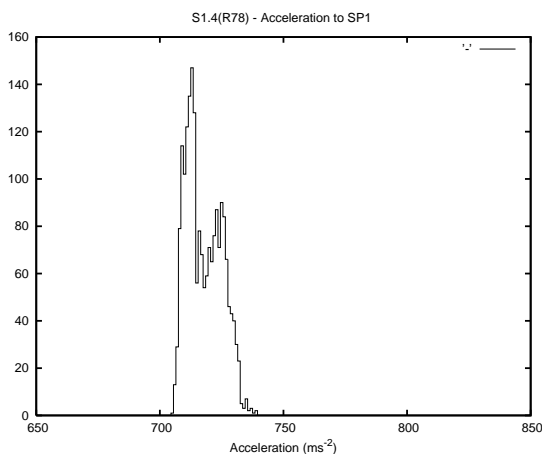

Target Performance Report - S1.4

Report Generated: May 14, 2013,

Last Actuation: 14/05/13 10:05:23

1 Operation Summary

	Last Shift	Total
Actuations:	41.4K	1536.7K
Quadrature Count errors:	0	0
Fiber ADC errors:	0	15
BPS errors (during actuation):	0	5
(R78) Gaps > 3s & < 10s:	0	15
(R78) Gaps > 10s:	2	31
(R78) SP2 Corrections:	4	286
(R78) Capture Over/Under shoots:	6166/25	79500/30815

2 Mechanical Performance

Starting position for the last 2000 actuations.

Starting position width over time.

Acceleration for the last 2000 actuations.

Acceleration over time. Normalised to a temperature 45C using the temperature data collected by the system.