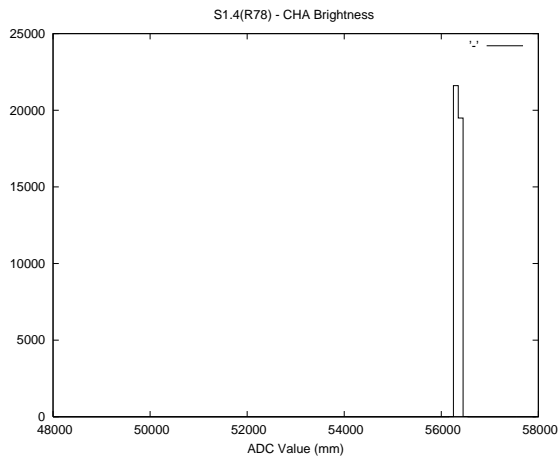

Target Performance Report - S1.4

Report Generated: May 14, 2013,

Last Actuation: 14/05/13 10:05:23

1 Operation Summary

	Last Shift	Total
Actuations:	41.4K	1536.7K
Quadrature Count errors:	0	0
Fiber ADC errors:	0	15
BPS errors (during actuation):	0	5
(R78) Gaps > 3s & < 10s:	0	15
(R78) Gaps > 10s:	2	31
(R78) SP2 Corrections:	4	286
(R78) Capture Over/Under shoots:	6166/25	79500/30815

2 Mechanical Performance

Starting position for the last 2000 actuations.

Starting position width over time.

Acceleration for the last 2000 actuations.

Acceleration over time. Normalised to a temperature 45C using the temperature data collected by the system.

3 Optical Performance

4 BPS Check