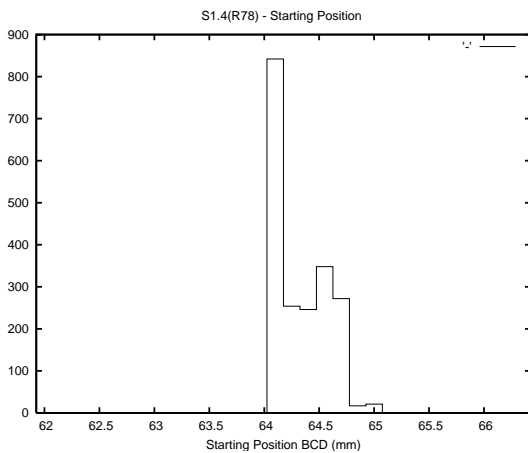

Target Performance Report - S1.4

Report Generated: May 14, 2013,

Last Actuation: 14/05/13 10:05:23

1 Operation Summary

	Last Shift	Total
Actuations:	41.4K	1536.7K
Quadrature Count errors:	0	0
Fiber ADC errors:	0	15
BPS errors (during actuation):	0	5
(R78) Gaps > 3s & < 10s:	0	15
(R78) Gaps > 10s:	2	31
(R78) SP2 Corrections:	4	286
(R78) Capture Over/Under shoots:	6166/25	79500/30815

2 Mechanical Performance

Starting position for the last 2000 actuations.

Starting position width over time.

Acceleration for the last 2000 actuations.

Acceleration over time. Normalised to a temperature 45C using the temperature data collected by the system.

3 Optical Performance

4 BPS Check