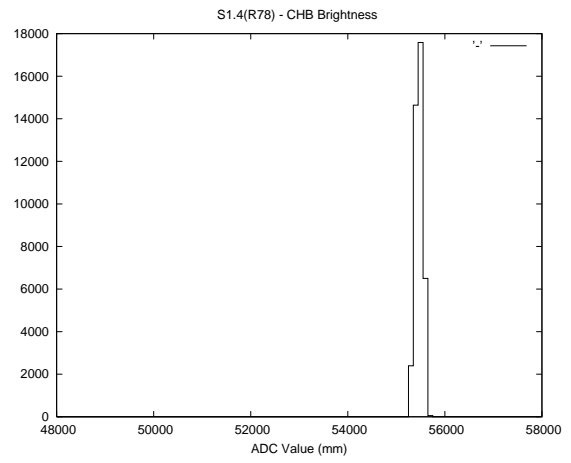

Target Performance Report - S1.4

Report Generated: May 14, 2013,

Last Actuation: 14/05/13 10:05:23

1 Operation Summary

	Last Shift	Total
Actuations:	41.4K	1536.7K
Quadrature Count errors:	0	0
Fiber ADC errors:	0	15
BPS errors (during actuation):	0	5
(R78) Gaps > 3s & < 10s:	0	15
(R78) Gaps > 10s:	2	31
(R78) SP2 Corrections:	4	286
(R78) Capture Over/Under shoots:	6166/25	79500/30815

2 Mechanical Performance

Starting position for the last 2000 actuations.

Starting position width over time.

Acceleration for the last 2000 actuations.

Acceleration over time. Normalised to a temperature 45C using the temperature data collected by the system.

3 Optical Performance

4 BPS Check