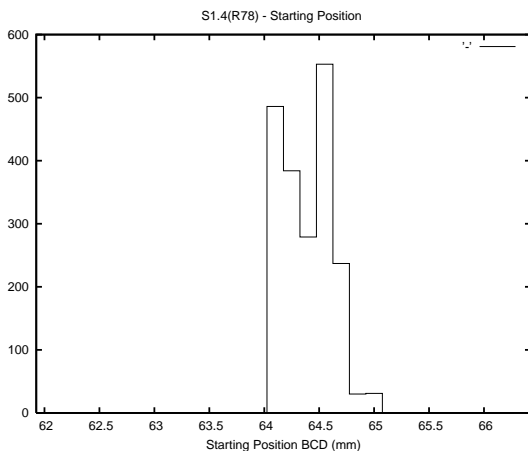

Target Performance Report - S1.4

Report Generated: May 19, 2013,

Last Actuation: 19/05/13 11:17:41

1 Operation Summary

	Last Shift	Total
Actuations:	59.6K	1833.6K
Quadrature Count errors:	0	0
Fiber ADC errors:	0	15
BPS errors (during actuation):	0	5
(R78) Gaps > 3s & < 10s:	0	15
(R78) Gaps > 10s:	2	36
(R78) SP2 Corrections:	7	302
(R78) Capture Over/Under shoots:	9941/40	118333/30960

2 Mechanical Performance

Starting position for the last 2000 actuations.

Starting position width over time.

Acceleration for the last 2000 actuations.

Acceleration over time. Normalised to a temperature 45C using the temperature data collected by the system.

3 Optical Performance

4 BPS Check