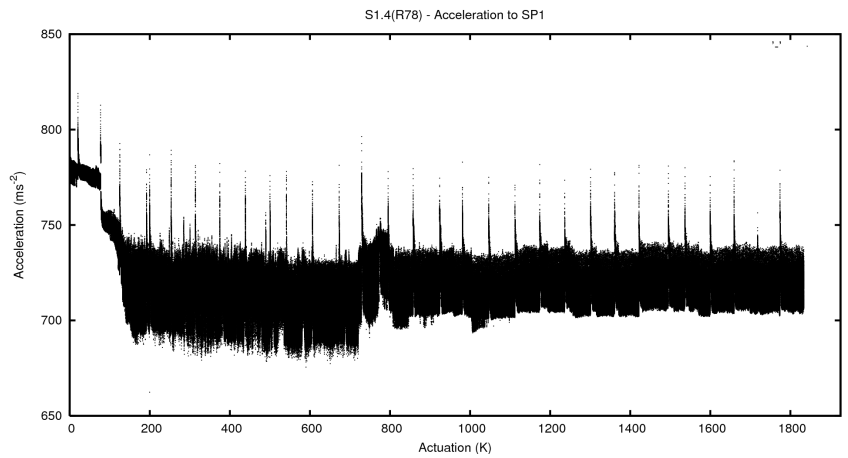

Target Performance Report - S1.4

Report Generated: May 19, 2013,

Last Actuation: 19/05/13 11:17:41

1 Operation Summary

	Last Shift	Total
Actuations:	59.6K	1833.6K
Quadrature Count errors:	0	0
Fiber ADC errors:	0	15
BPS errors (during actuation):	0	5
(R78) Gaps > 3s & < 10s:	0	15
(R78) Gaps > 10s:	2	36
(R78) SP2 Corrections:	7	302
(R78) Capture Over/Under shoots:	9941/40	118333/30960

2 Mechanical Performance

Starting position for the last 2000 actuations.

Starting position width over time.

Acceleration for the last 2000 actuations.

Acceleration over time. Normalised to a temperature 45C using the temperature data collected by the system.

3 Optical Performance

4 BPS Check