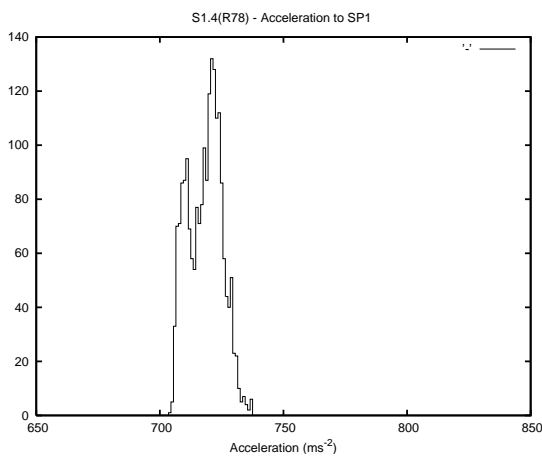

Target Performance Report - S1.4

Report Generated: May 19, 2013,

Last Actuation: 19/05/13 11:17:41

1 Operation Summary

	Last Shift	Total
Actuations:	59.6K	1833.6K
Quadrature Count errors:	0	0
Fiber ADC errors:	0	15
BPS errors (during actuation):	0	5
(R78) Gaps > 3s & < 10s:	0	15
(R78) Gaps > 10s:	2	36
(R78) SP2 Corrections:	7	302
(R78) Capture Over/Under shoots:	9941/40	118333/30960

2 Mechanical Performance

Starting position for the last 2000 actuations.

Starting position width over time.

Acceleration for the last 2000 actuations.

Acceleration over time. Normalised to a temperature 45C using the temperature data collected by the system.