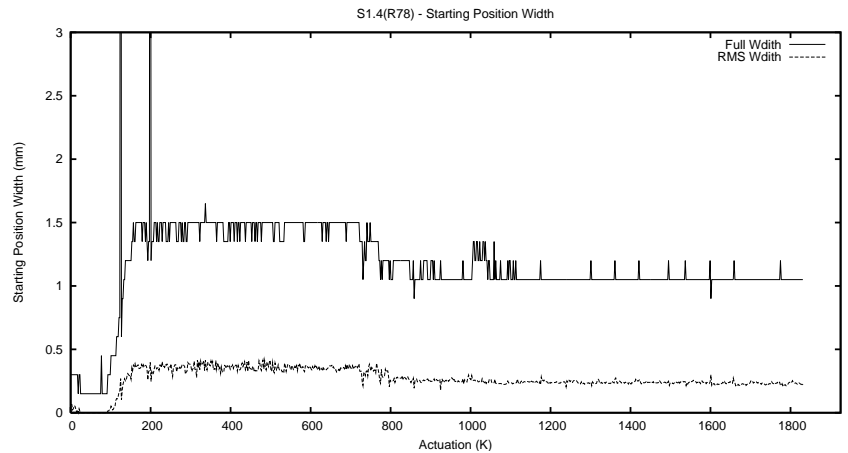

Target Performance Report - S1.4

Report Generated: May 19, 2013,

Last Actuation: 19/05/13 11:17:41

1 Operation Summary

	Last Shift	Total
Actuations:	59.6K	1833.6K
Quadrature Count errors:	0	0
Fiber ADC errors:	0	15
BPS errors (during actuation):	0	5
(R78) Gaps > 3s & < 10s:	0	15
(R78) Gaps > 10s:	2	36
(R78) SP2 Corrections:	7	302
(R78) Capture Over/Under shoots:	9941/40	118333/30960

2 Mechanical Performance

Starting position for the last 2000 actuations.

Starting position width over time.

Acceleration for the last 2000 actuations.

Acceleration over time. Normalised to a temperature 45C using the temperature data collected by the system.