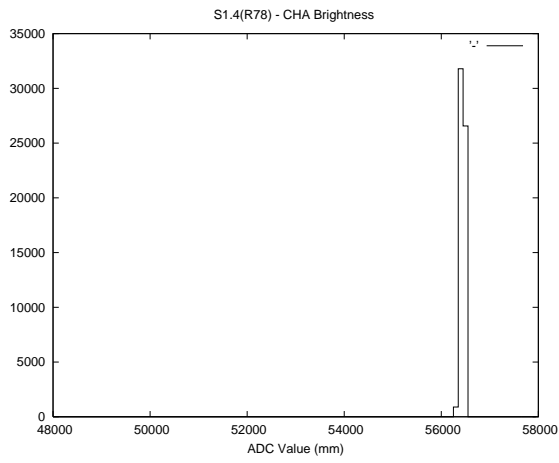

Target Performance Report - S1.4

Report Generated: May 19, 2013,

Last Actuation: 19/05/13 11:17:41

1 Operation Summary

	Last Shift	Total
Actuations:	59.6K	1833.6K
Quadrature Count errors:	0	0
Fiber ADC errors:	0	15
BPS errors (during actuation):	0	5
(R78) Gaps > 3s & < 10s:	0	15
(R78) Gaps > 10s:	2	36
(R78) SP2 Corrections:	7	302
(R78) Capture Over/Under shoots:	9941/40	118333/30960

2 Mechanical Performance

Starting position for the last 2000 actuations.

Starting position width over time.

Acceleration for the last 2000 actuations.

Acceleration over time. Normalised to a temperature 45C using the temperature data collected by the system.

3 Optical Performance

4 BPS Check