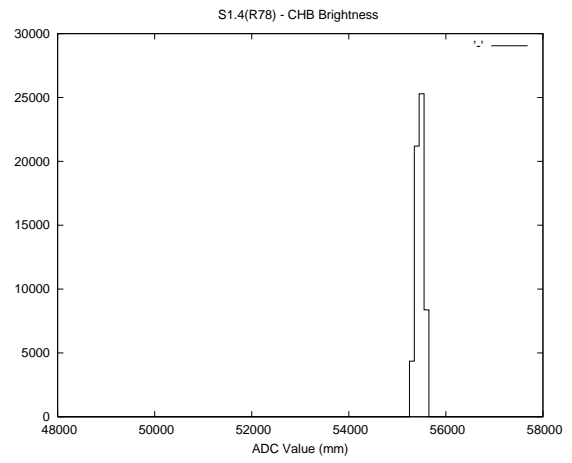

2 Mechanical Performance

Starting position for the last 2000 actuations.

Starting position width over time.

Acceleration for the last 2000 actuations.

Acceleration over time. Normalised to a temperature 45C using the temperature data collected by the system.

3 Optical Performance

4 BPS Check