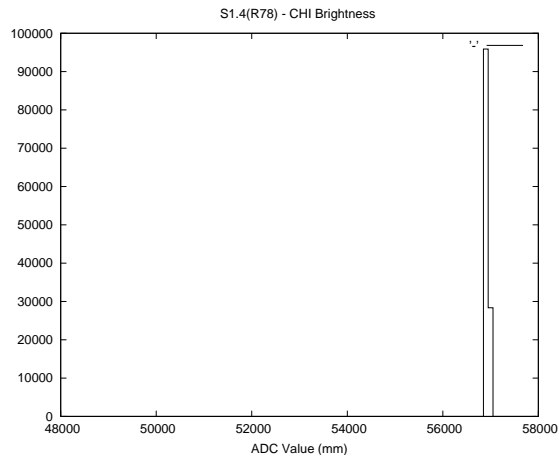

Target Performance Report - S1.4

Report Generated: May 26, 2013,

Last Actuation: 26/05/13 10:31:54

1 Operation Summary

	Last Shift	Total
Actuations:	125.9K	2194.3K
Quadrature Count errors:	0	0
Fiber ADC errors:	0	15
BPS errors (during actuation):	0	5
(R78) Gaps > 3s & < 10s:	0	15
(R78) Gaps > 10s:	2	41
(R78) SP2 Corrections:	0	313
(R78) Capture Over/Under shoots:	15614/2	162539/31068

2 Mechanical Performance

Starting position for the last 2000 actuations.

Starting position width over time.

Acceleration for the last 2000 actuations.

Acceleration over time. Normalised to a temperature 45C using the temperature data collected by the system.

3 Optical Performance

4 BPS Check