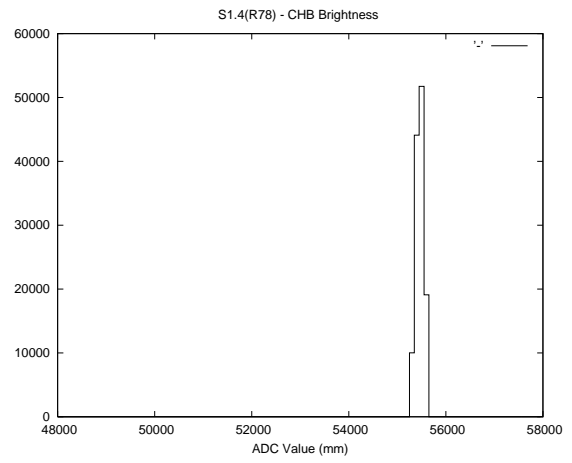

Target Performance Report - S1.4

Report Generated: May 26, 2013,

Last Actuation: 26/05/13 10:31:54

1 Operation Summary

	Last Shift	Total
Actuations:	125.9K	2194.3K
Quadrature Count errors:	0	0
Fiber ADC errors:	0	15
BPS errors (during actuation):	0	5
(R78) Gaps > 3s & < 10s:	0	15
(R78) Gaps > 10s:	2	41
(R78) SP2 Corrections:	0	313
(R78) Capture Over/Under shoots:	15614/2	162539/31068

2 Mechanical Performance

Starting position for the last 2000 actuations.

Starting position width over time.

Acceleration for the last 2000 actuations.

Acceleration over time. Normalised to a temperature 45C using the temperature data collected by the system.

3 Optical Performance

4 BPS Check