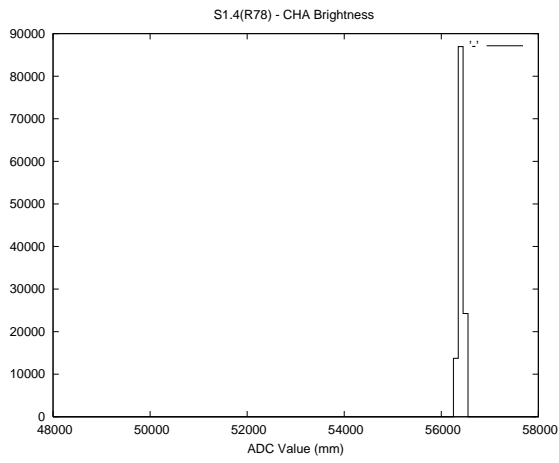

Target Performance Report - S1.4

Report Generated: May 26, 2013,

Last Actuation: 26/05/13 10:31:54

1 Operation Summary

	Last Shift	Total
Actuations:	125.9K	2194.3K
Quadrature Count errors:	0	0
Fiber ADC errors:	0	15
BPS errors (during actuation):	0	5
(R78) Gaps > 3s & < 10s:	0	15
(R78) Gaps > 10s:	2	41
(R78) SP2 Corrections:	0	313
(R78) Capture Over/Under shoots:	15614/2	162539/31068

2 Mechanical Performance

Starting position for the last 2000 actuations.

Starting position width over time.

Acceleration for the last 2000 actuations.

Acceleration over time. Normalised to a temperature 45C using the temperature data collected by the system.

3 Optical Performance

4 BPS Check