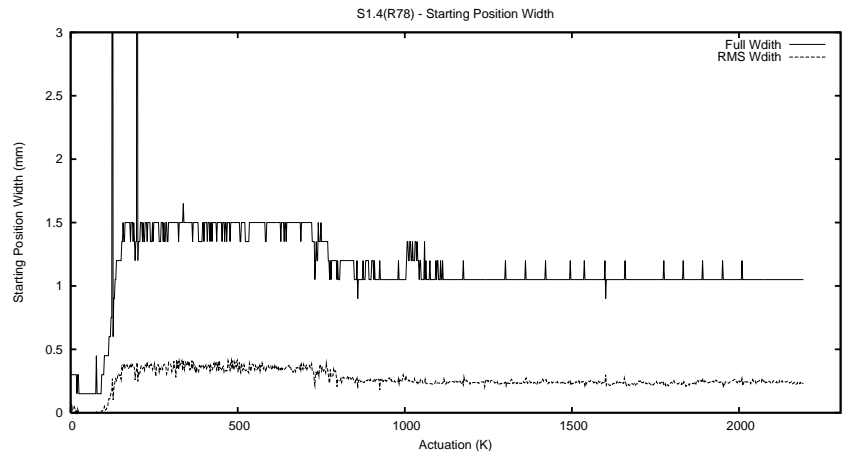

Target Performance Report - S1.4

Report Generated: May 26, 2013,

Last Actuation: 26/05/13 10:31:54

1 Operation Summary

	Last Shift	Total
Actuations:	125.9K	2194.3K
Quadrature Count errors:	0	0
Fiber ADC errors:	0	15
BPS errors (during actuation):	0	5
(R78) Gaps > 3s & < 10s:	0	15
(R78) Gaps > 10s:	2	41
(R78) SP2 Corrections:	0	313
(R78) Capture Over/Under shoots:	15614/2	162539/31068

2 Mechanical Performance

Starting position for the last 2000 actuations.

Starting position width over time.

Acceleration for the last 2000 actuations.

Acceleration over time. Normalised to a temperature 45C using the temperature data collected by the system.