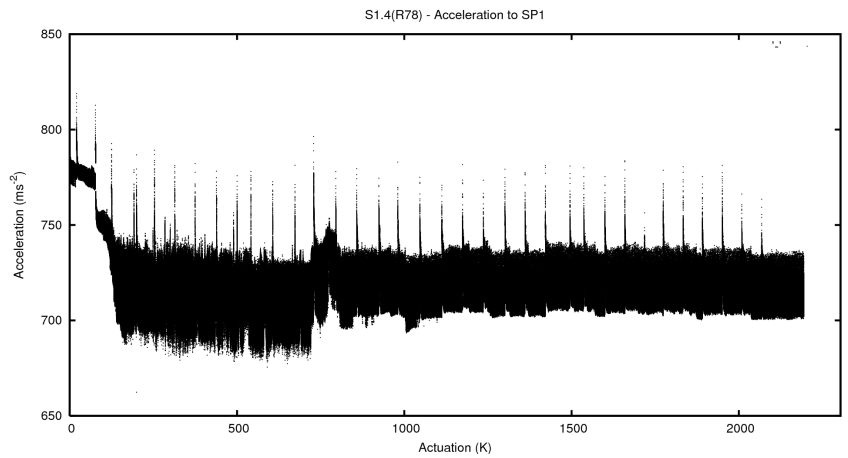

Target Performance Report - S1.4

Report Generated: May 26, 2013,

Last Actuation: 26/05/13 10:31:54

1 Operation Summary

	Last Shift	Total
Actuations:	125.9K	2194.3K
Quadrature Count errors:	0	0
Fiber ADC errors:	0	15
BPS errors (during actuation):	0	5
(R78) Gaps > 3s & < 10s:	0	15
(R78) Gaps > 10s:	2	41
(R78) SP2 Corrections:	0	313
(R78) Capture Over/Under shoots:	15614/2	162539/31068

2 Mechanical Performance

Starting position for the last 2000 actuations.

Starting position width over time.

Acceleration for the last 2000 actuations.

Acceleration over time. Normalised to a temperature 45C using the temperature data collected by the system.

3 Optical Performance

4 BPS Check