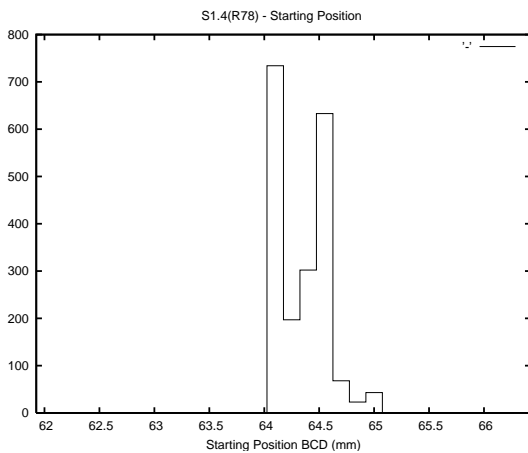

Target Performance Report - S1.4

Report Generated: May 26, 2013,

Last Actuation: 26/05/13 10:31:54

1 Operation Summary

	Last Shift	Total
Actuations:	125.9K	2194.3K
Quadrature Count errors:	0	0
Fiber ADC errors:	0	15
BPS errors (during actuation):	0	5
(R78) Gaps > 3s & < 10s:	0	15
(R78) Gaps > 10s:	2	41
(R78) SP2 Corrections:	0	313
(R78) Capture Over/Under shoots:	15614/2	162539/31068

2 Mechanical Performance

Starting position for the last 2000 actuations.

Starting position width over time.

Acceleration for the last 2000 actuations.

Acceleration over time. Normalised to a temperature 45C using the temperature data collected by the system.

3 Optical Performance

4 BPS Check