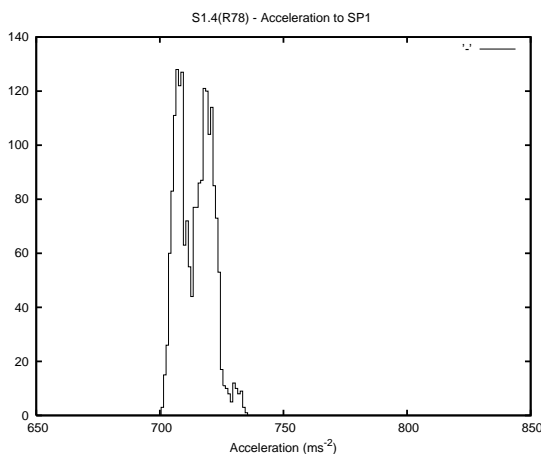

Target Performance Report - S1.4

Report Generated: May 26, 2013,

Last Actuation: 26/05/13 10:31:54

1 Operation Summary

	Last Shift	Total
Actuations:	125.9K	2194.3K
Quadrature Count errors:	0	0
Fiber ADC errors:	0	15
BPS errors (during actuation):	0	5
(R78) Gaps > 3s & < 10s:	0	15
(R78) Gaps > 10s:	2	41
(R78) SP2 Corrections:	0	313
(R78) Capture Over/Under shoots:	15614/2	162539/31068

2 Mechanical Performance

Starting position for the last 2000 actuations.

Starting position width over time.

Acceleration for the last 2000 actuations.

Acceleration over time. Normalised to a temperature 45C using the temperature data collected by the system.