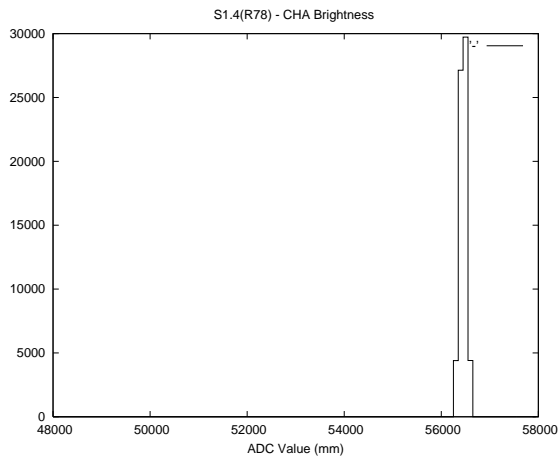

## 2 Mechanical Performance

Starting position for the last 2000 actuations.

Starting position width over time.

Acceleration for the last 2000 actuations.

Acceleration over time. Normalised to a temperature 45C using the temperature data collected by the system.

### 3 Optical Performance