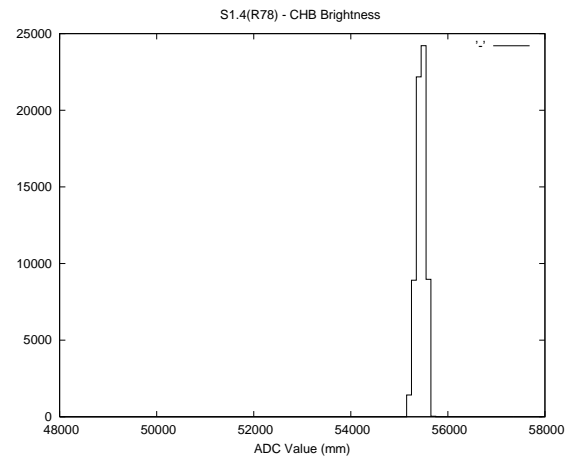

## 2 Mechanical Performance

Starting position for the last 2000 actuations.

Starting position width over time.

Acceleration for the last 2000 actuations.

Acceleration over time. Normalised to a temperature 45C using the temperature data collected by the system.

### 3 Optical Performance