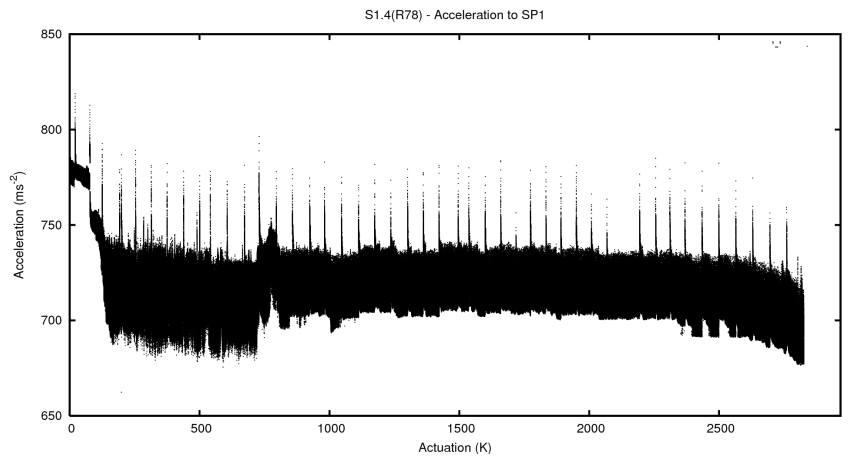

## 2 Mechanical Performance

Starting position for the last 2000 actuations.

Starting position width over time.

Acceleration for the last 2000 actuations.

Acceleration over time. Normalised to a temperature 45C using the temperature data collected by the system.

### 3 Optical Performance