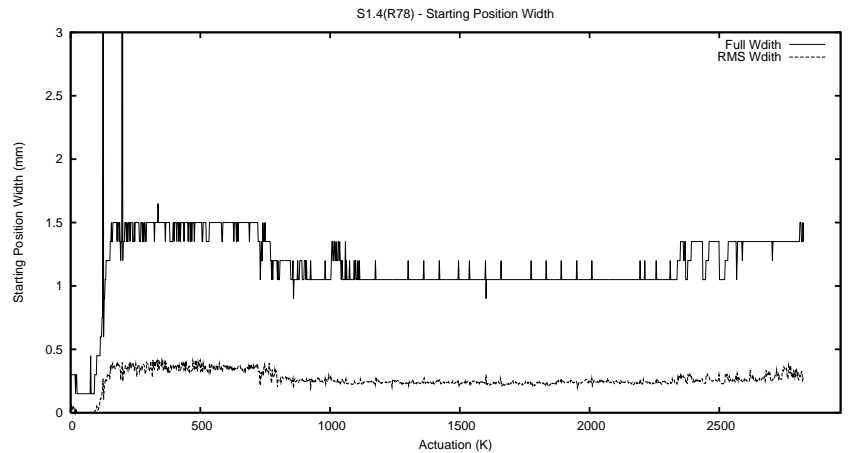

## 1 Operation Summary

	Last Shift	Total
Actuations:	66.3K	2826.4K
Quadrature Count errors:	0	0
Fiber ADC errors:	0	15
BPS errors (during actuation):	0	5
(R78) Gaps > 3s & < 10s:	1	16
(R78) Gaps > 10s:	2	51
(R78) SP2 Corrections:	22	382
(R78) Capture Over/Under shoots:	2941/137	203093/31683

## 2 Mechanical Performance

Starting position for the last 2000 actuations.

Starting position width over time.

Acceleration for the last 2000 actuations.

Acceleration over time. Normalised to a temperature 45C using the temperature data collected by the system.