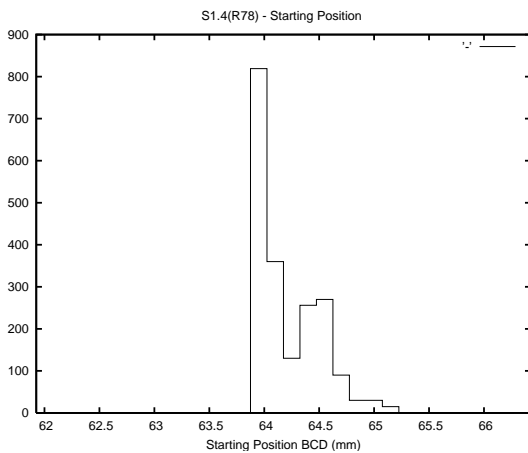

## 1 Operation Summary

	Last Shift	Total
Actuations:	66.3K	2826.4K
Quadrature Count errors:	0	0
Fiber ADC errors:	0	15
BPS errors (during actuation):	0	5
(R78) Gaps > 3s & < 10s:	1	16
(R78) Gaps > 10s:	2	51
(R78) SP2 Corrections:	22	382
(R78) Capture Over/Under shoots:	2941/137	203093/31683

## 2 Mechanical Performance

Starting position for the last 2000 actuations.

Starting position width over time.

Acceleration for the last 2000 actuations.

Acceleration over time. Normalised to a temperature 45C using the temperature data collected by the system.

### 3 Optical Performance