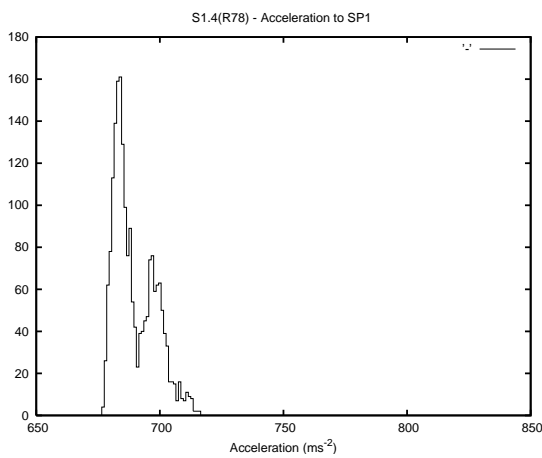

## 1 Operation Summary

	Last Shift	Total
Actuations:	66.3K	2826.4K
Quadrature Count errors:	0	0
Fiber ADC errors:	0	15
BPS errors (during actuation):	0	5
(R78) Gaps > 3s & < 10s:	1	16
(R78) Gaps > 10s:	2	51
(R78) SP2 Corrections:	22	382
(R78) Capture Over/Under shoots:	2941/137	203093/31683

## 2 Mechanical Performance

Starting position for the last 2000 actuations.

Starting position width over time.

Acceleration for the last 2000 actuations.

Acceleration over time. Normalised to a temperature 45C using the temperature data collected by the system.