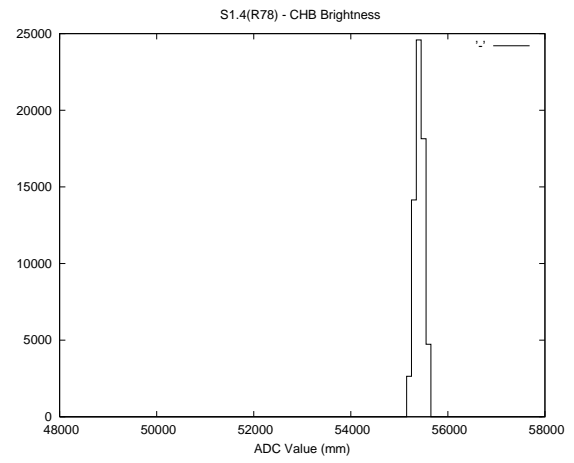

Target Performance Report - S1.4

Report Generated: June 8, 2013,

Last Actuation: 08/06/13 10:12:03

1 Operation Summary

	Last Shift	Total
Actuations:	64.8K	3015.2K
Quadrature Count errors:	0	0
Fiber ADC errors:	0	15
BPS errors (during actuation):	0	5
(R78) Gaps > 3s & < 10s:	0	20
(R78) Gaps > 10s:	2	54
(R78) SP2 Corrections:	31	484
(R78) Capture Over/Under shoots:	3575/274	214807/32597

2 Mechanical Performance

Starting position for the last 2000 actuations.

Starting position width over time.

Acceleration for the last 2000 actuations.

Acceleration over time. Normalised to a temperature 45C using the temperature data collected by the system.

3 Optical Performance

4 BPS Check