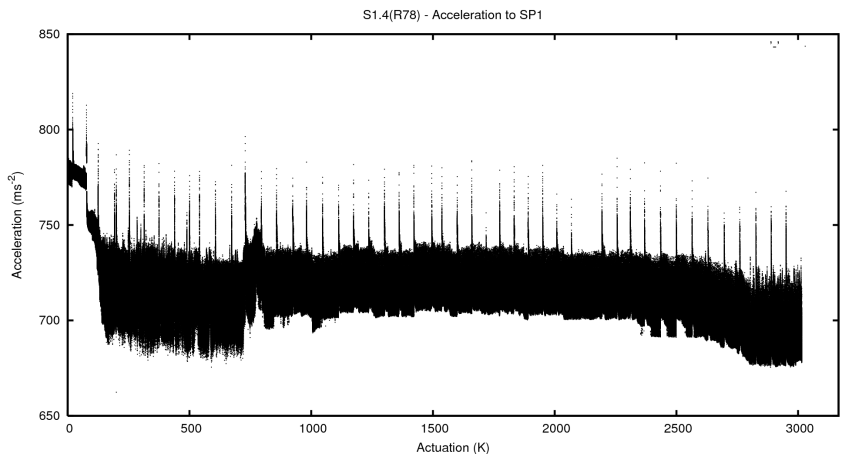

2 Mechanical Performance

Starting position for the last 2000 actuations.

Starting position width over time.

Acceleration for the last 2000 actuations.

Acceleration over time. Normalised to a temperature 45C using the temperature data collected by the system.

3 Optical Performance

4 BPS Check