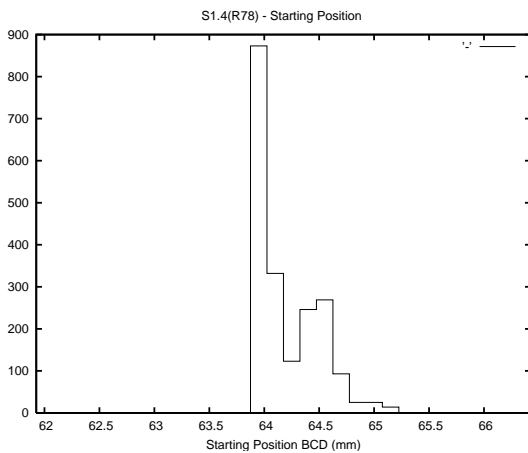

Target Performance Report - S1.4

Report Generated: June 8, 2013,

Last Actuation: 08/06/13 10:12:03

1 Operation Summary

	Last Shift	Total
Actuations:	64.8K	3015.2K
Quadrature Count errors:	0	0
Fiber ADC errors:	0	15
BPS errors (during actuation):	0	5
(R78) Gaps > 3s & < 10s:	0	20
(R78) Gaps > 10s:	2	54
(R78) SP2 Corrections:	31	484
(R78) Capture Over/Under shoots:	3575/274	214807/32597

2 Mechanical Performance

Starting position for the last 2000 actuations.

Starting position width over time.

Acceleration for the last 2000 actuations.

Acceleration over time. Normalised to a temperature 45C using the temperature data collected by the system.

3 Optical Performance

4 BPS Check