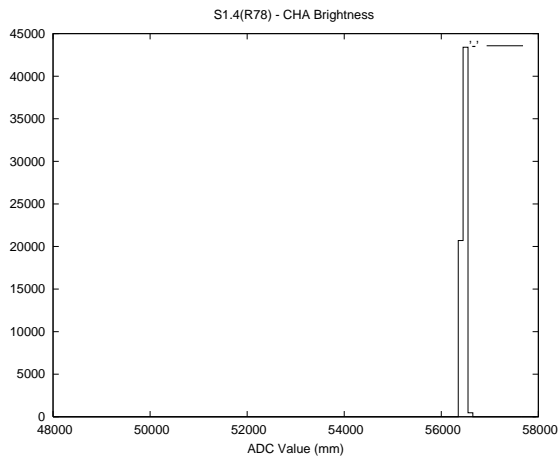

Target Performance Report - S1.4

Report Generated: June 8, 2013,

Last Actuation: 08/06/13 10:12:03

1 Operation Summary

	Last Shift	Total
Actuations:	64.8K	3015.2K
Quadrature Count errors:	0	0
Fiber ADC errors:	0	15
BPS errors (during actuation):	0	5
(R78) Gaps > 3s & < 10s:	0	20
(R78) Gaps > 10s:	2	54
(R78) SP2 Corrections:	31	484
(R78) Capture Over/Under shoots:	3575/274	214807/32597

2 Mechanical Performance

Starting position for the last 2000 actuations.

Starting position width over time.

Acceleration for the last 2000 actuations.

Acceleration over time. Normalised to a temperature 45C using the temperature data collected by the system.

3 Optical Performance

4 BPS Check