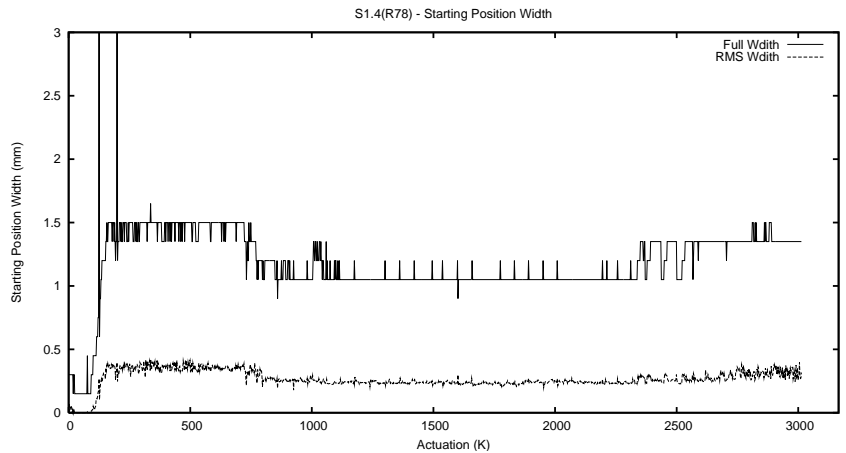

Target Performance Report - S1.4

Report Generated: June 8, 2013,

Last Actuation: 08/06/13 10:12:03

1 Operation Summary

	Last Shift	Total
Actuations:	64.8K	3015.2K
Quadrature Count errors:	0	0
Fiber ADC errors:	0	15
BPS errors (during actuation):	0	5
(R78) Gaps > 3s & < 10s:	0	20
(R78) Gaps > 10s:	2	54
(R78) SP2 Corrections:	31	484
(R78) Capture Over/Under shoots:	3575/274	214807/32597

2 Mechanical Performance

Starting position for the last 2000 actuations.

Starting position width over time.

Acceleration for the last 2000 actuations.

Acceleration over time. Normalised to a temperature 45C using the temperature data collected by the system.