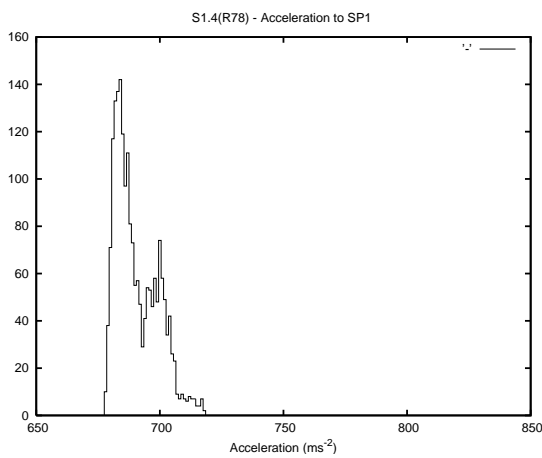

Target Performance Report - S1.4

Report Generated: June 8, 2013,

Last Actuation: 08/06/13 10:12:03

1 Operation Summary

	Last Shift	Total
Actuations:	64.8K	3015.2K
Quadrature Count errors:	0	0
Fiber ADC errors:	0	15
BPS errors (during actuation):	0	5
(R78) Gaps > 3s & < 10s:	0	20
(R78) Gaps > 10s:	2	54
(R78) SP2 Corrections:	31	484
(R78) Capture Over/Under shoots:	3575/274	214807/32597

2 Mechanical Performance

Starting position for the last 2000 actuations.

Starting position width over time.

Acceleration for the last 2000 actuations.

Acceleration over time. Normalised to a temperature 45C using the temperature data collected by the system.