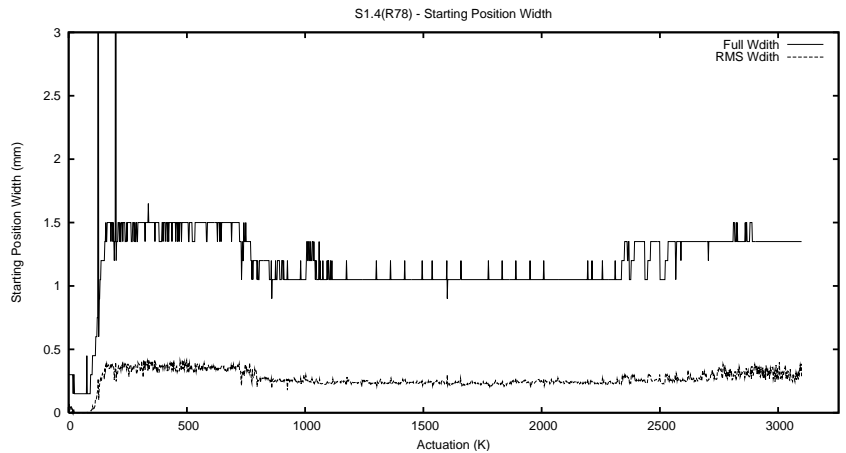

## 1 Operation Summary

	Last Shift	Total
Actuations:	85.4K	3100.6K
Quadrature Count errors:	0	0
Fiber ADC errors:	0	15
BPS errors (during actuation):	0	5
(R78) Gaps > 3s & < 10s:	0	20
(R78) Gaps > 10s:	2	55
(R78) SP2 Corrections:	30	514
(R78) Capture Over/Under shoots:	4366/265	219173/32862

## 2 Mechanical Performance

Starting position for the last 2000 actuations.

Starting position width over time.

Acceleration for the last 2000 actuations.

Acceleration over time. Normalised to a temperature 45C using the temperature data collected by the system.