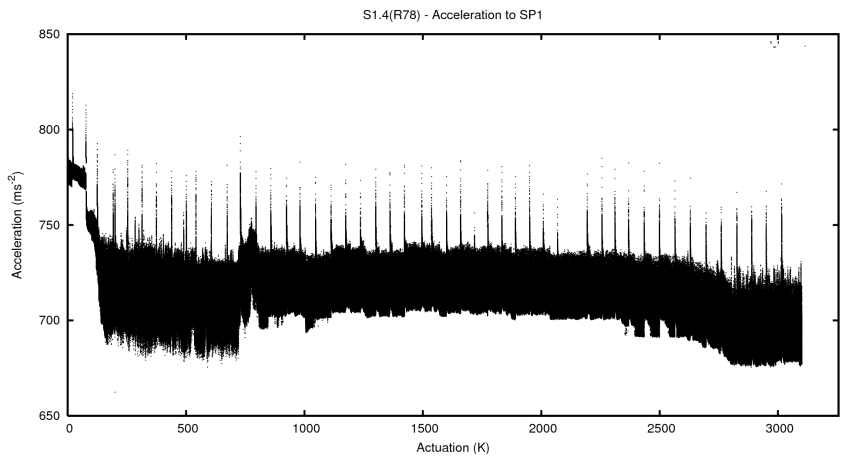

## 2 Mechanical Performance

Starting position for the last 2000 actuations.

Starting position width over time.

Acceleration for the last 2000 actuations.

Acceleration over time. Normalised to a temperature 45C using the temperature data collected by the system.

### 3 Optical Performance