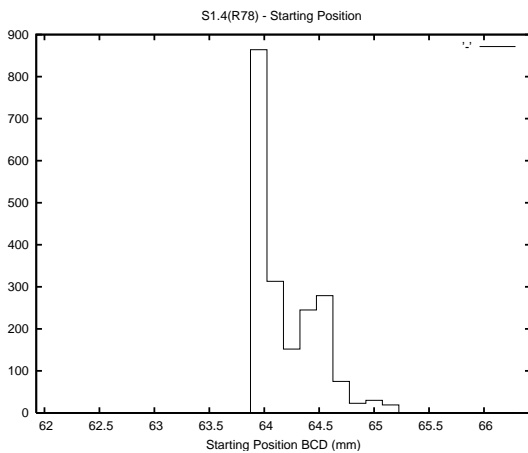

## 1 Operation Summary

	Last Shift	Total
Actuations:	85.4K	3100.6K
Quadrature Count errors:	0	0
Fiber ADC errors:	0	15
BPS errors (during actuation):	0	5
(R78) Gaps > 3s & < 10s:	0	20
(R78) Gaps > 10s:	2	55
(R78) SP2 Corrections:	30	514
(R78) Capture Over/Under shoots:	4366/265	219173/32862

## 2 Mechanical Performance

Starting position for the last 2000 actuations.

Starting position width over time.

Acceleration for the last 2000 actuations.

Acceleration over time. Normalised to a temperature 45C using the temperature data collected by the system.

### 3 Optical Performance