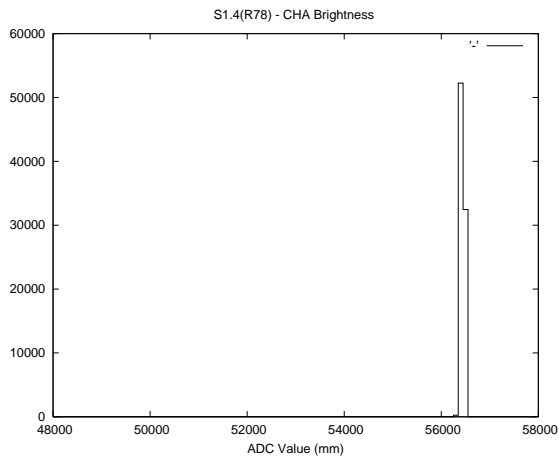

## 2 Mechanical Performance

Starting position for the last 2000 actuations.

Starting position width over time.

Acceleration for the last 2000 actuations.

Acceleration over time. Normalised to a temperature 45C using the temperature data collected by the system.

### 3 Optical Performance