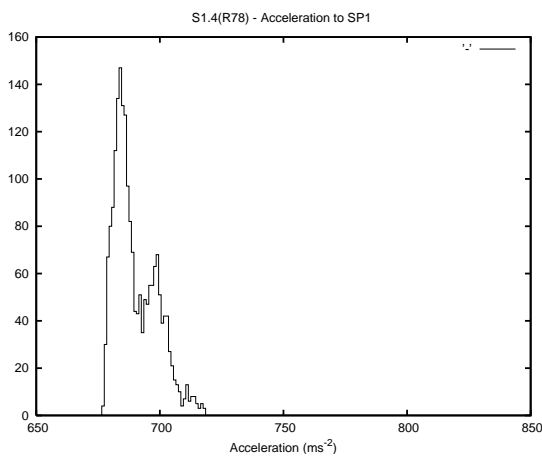

## 1 Operation Summary

	Last Shift	Total
Actuations:	85.4K	3100.6K
Quadrature Count errors:	0	0
Fiber ADC errors:	0	15
BPS errors (during actuation):	0	5
(R78) Gaps > 3s & < 10s:	0	20
(R78) Gaps > 10s:	2	55
(R78) SP2 Corrections:	30	514
(R78) Capture Over/Under shoots:	4366/265	219173/32862

## 2 Mechanical Performance

Starting position for the last 2000 actuations.

Starting position width over time.

Acceleration for the last 2000 actuations.

Acceleration over time. Normalised to a temperature 45C using the temperature data collected by the system.