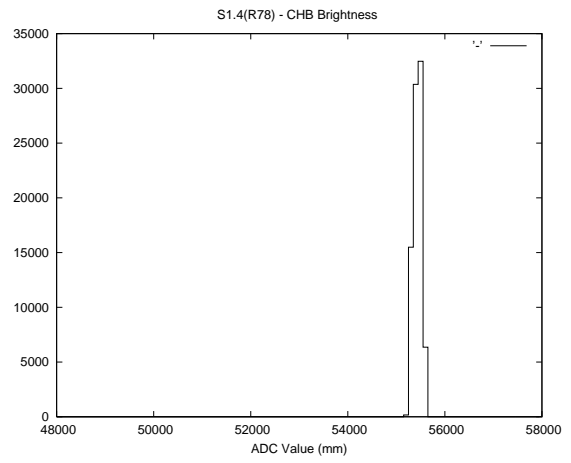

## 2 Mechanical Performance

Starting position for the last 2000 actuations.

Starting position width over time.

Acceleration for the last 2000 actuations.

Acceleration over time. Normalised to a temperature 45C using the temperature data collected by the system.

### 3 Optical Performance