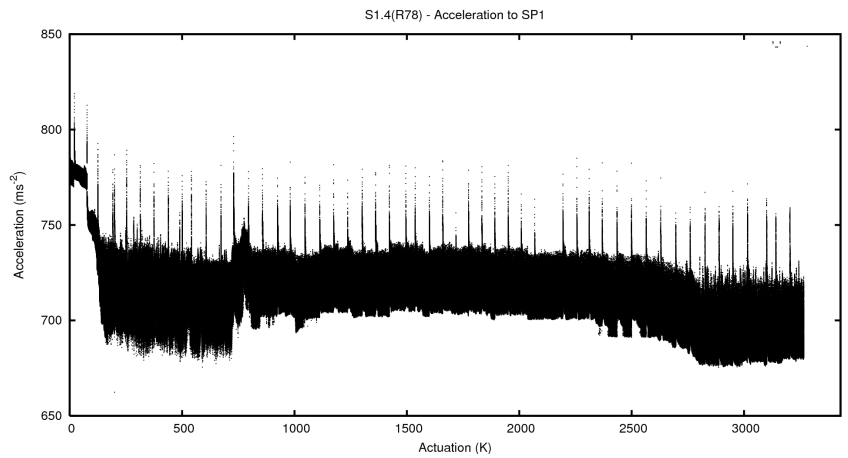

2 Mechanical Performance

Starting position for the last 2000 actuations.

Starting position width over time.

Acceleration for the last 2000 actuations.

Acceleration over time. Normalised to a temperature 45C using the temperature data collected by the system.

3 Optical Performance

4 BPS Check