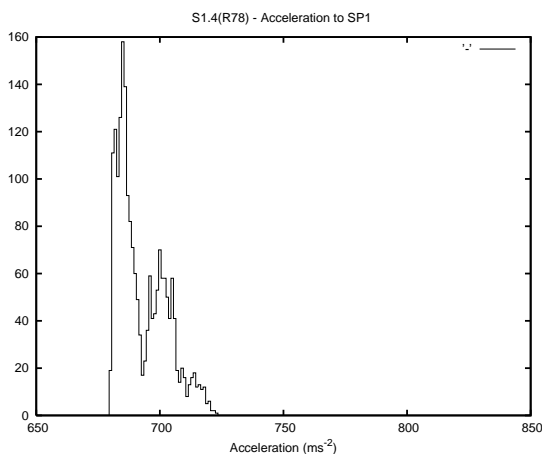

Target Performance Report - S1.4

Report Generated: June 18, 2013,

Last Actuation: 12/06/13 09:11:39

1 Operation Summary

	Last Shift	Total
Actuations:	61.8K	3266.0K
Quadrature Count errors:	0	0
Fiber ADC errors:	0	15
BPS errors (during actuation):	0	5
(R78) Gaps > 3s & < 10s:	0	20
(R78) Gaps > 10s:	2	58
(R78) SP2 Corrections:	14	560
(R78) Capture Over/Under shoots:	3581/103	227657/33181

2 Mechanical Performance

Starting position for the last 2000 actuations.

Starting position width over time.

Acceleration for the last 2000 actuations.

Acceleration over time. Normalised to a temperature 45C using the temperature data collected by the system.