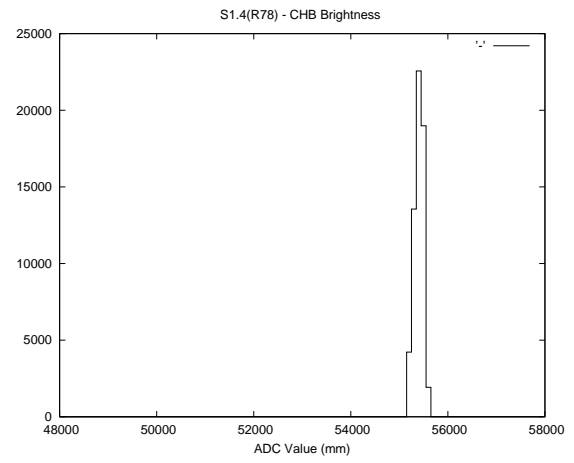

Target Performance Report - S1.4

Report Generated: June 18, 2013,

Last Actuation: 12/06/13 09:11:39

1 Operation Summary

	Last Shift	Total
Actuations:	61.8K	3266.0K
Quadrature Count errors:	0	0
Fiber ADC errors:	0	15
BPS errors (during actuation):	0	5
(R78) Gaps > 3s & < 10s:	0	20
(R78) Gaps > 10s:	2	58
(R78) SP2 Corrections:	14	560
(R78) Capture Over/Under shoots:	3581/103	227657/33181

2 Mechanical Performance

Starting position for the last 2000 actuations.

Starting position width over time.

Acceleration for the last 2000 actuations.

Acceleration over time. Normalised to a temperature 45C using the temperature data collected by the system.

3 Optical Performance

4 BPS Check