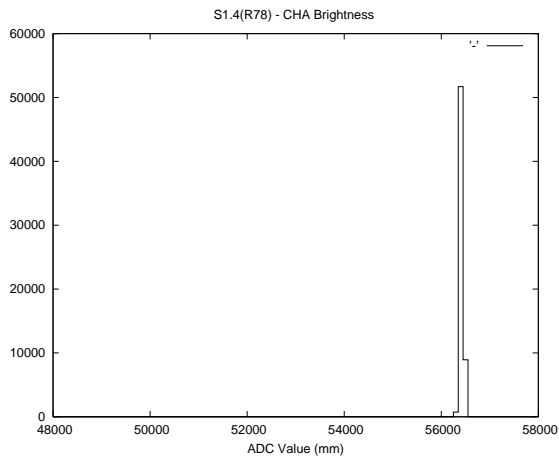

Target Performance Report - S1.4

Report Generated: June 18, 2013,

Last Actuation: 12/06/13 09:11:39

1 Operation Summary

	Last Shift	Total
Actuations:	61.8K	3266.0K
Quadrature Count errors:	0	0
Fiber ADC errors:	0	15
BPS errors (during actuation):	0	5
(R78) Gaps > 3s & < 10s:	0	20
(R78) Gaps > 10s:	2	58
(R78) SP2 Corrections:	14	560
(R78) Capture Over/Under shoots:	3581/103	227657/33181

2 Mechanical Performance

Starting position for the last 2000 actuations.

Starting position width over time.

Acceleration for the last 2000 actuations.

Acceleration over time. Normalised to a temperature 45C using the temperature data collected by the system.

3 Optical Performance

4 BPS Check