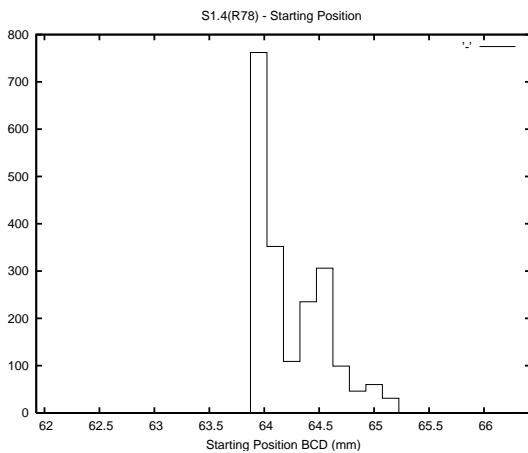

Target Performance Report - S1.4

Report Generated: June 18, 2013,

Last Actuation: 12/06/13 09:11:39

1 Operation Summary

	Last Shift	Total
Actuations:	61.8K	3266.0K
Quadrature Count errors:	0	0
Fiber ADC errors:	0	15
BPS errors (during actuation):	0	5
(R78) Gaps > 3s & < 10s:	0	20
(R78) Gaps > 10s:	2	58
(R78) SP2 Corrections:	14	560
(R78) Capture Over/Under shoots:	3581/103	227657/33181

2 Mechanical Performance

Starting position for the last 2000 actuations.

Starting position width over time.

Acceleration for the last 2000 actuations.

Acceleration over time. Normalised to a temperature 45C using the temperature data collected by the system.

3 Optical Performance

4 BPS Check