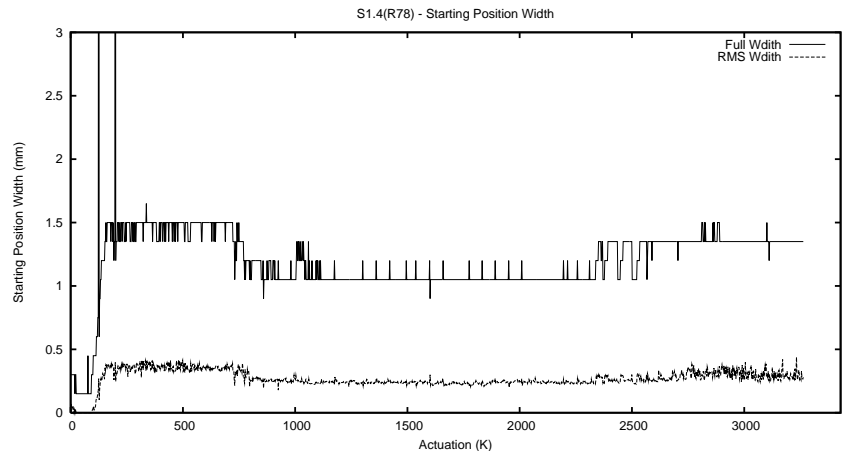

Target Performance Report - S1.4

Report Generated: June 18, 2013,

Last Actuation: 12/06/13 09:11:39

1 Operation Summary

	Last Shift	Total
Actuations:	61.8K	3266.0K
Quadrature Count errors:	0	0
Fiber ADC errors:	0	15
BPS errors (during actuation):	0	5
(R78) Gaps > 3s & < 10s:	0	20
(R78) Gaps > 10s:	2	58
(R78) SP2 Corrections:	14	560
(R78) Capture Over/Under shoots:	3581/103	227657/33181

2 Mechanical Performance

Starting position for the last 2000 actuations.

Starting position width over time.

Acceleration for the last 2000 actuations.

Acceleration over time. Normalised to a temperature 45C using the temperature data collected by the system.