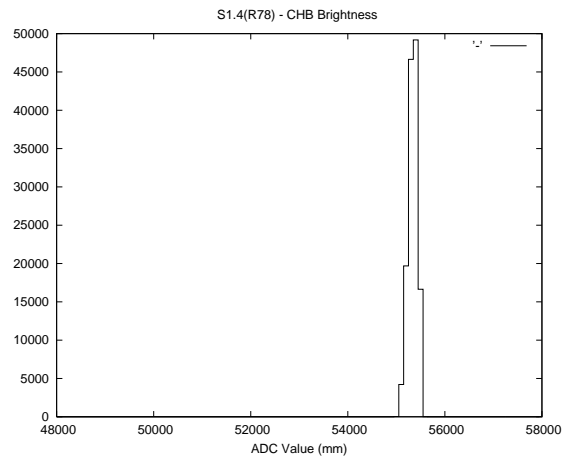

Target Performance Report - S1.4

Report Generated: June 28, 2013,

Last Actuation: 28/06/13 10:04:48

1 Operation Summary

	Last Shift	Total
Actuations:	137.6K	3543.0K
Quadrature Count errors:	0	0
Fiber ADC errors:	0	15
BPS errors (during actuation):	0	5
(R78) Gaps > 3s & < 10s:	0	20
(R78) Gaps > 10s:	2	60
(R78) SP2 Corrections:	35	627
(R78) Capture Over/Under shoots:	2296/299	233791/33708

2 Mechanical Performance

Starting position for the last 2000 actuations.

Starting position width over time.

Acceleration for the last 2000 actuations.

Acceleration over time. Normalised to a temperature 45C using the temperature data collected by the system.

3 Optical Performance

4 BPS Check