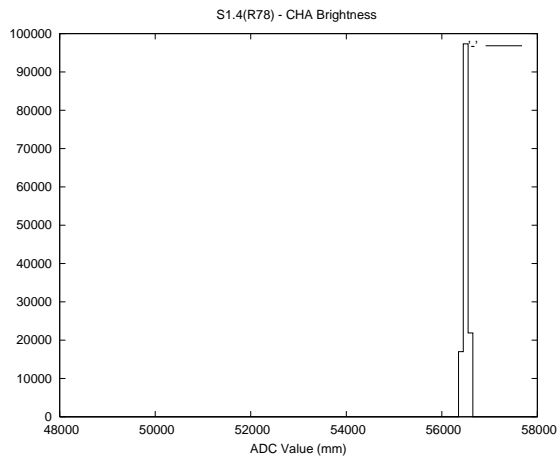

Target Performance Report - S1.4

Report Generated: June 28, 2013,

Last Actuation: 28/06/13 10:04:48

1 Operation Summary

	Last Shift	Total
Actuations:	137.6K	3543.0K
Quadrature Count errors:	0	0
Fiber ADC errors:	0	15
BPS errors (during actuation):	0	5
(R78) Gaps > 3s & < 10s:	0	20
(R78) Gaps > 10s:	2	60
(R78) SP2 Corrections:	35	627
(R78) Capture Over/Under shoots:	2296/299	233791/33708

2 Mechanical Performance

Starting position for the last 2000 actuations.

Starting position width over time.

Acceleration for the last 2000 actuations.

Acceleration over time. Normalised to a temperature 45C using the temperature data collected by the system.

3 Optical Performance

4 BPS Check