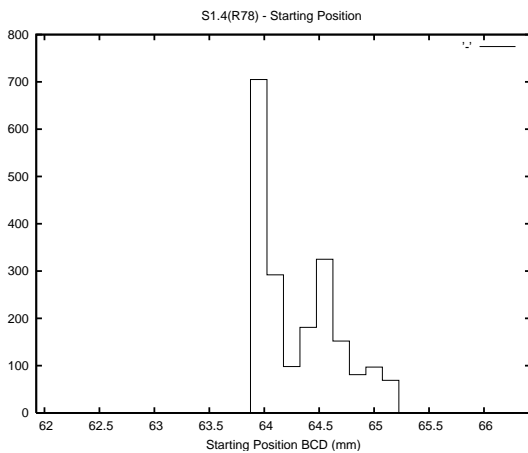

Target Performance Report - S1.4

Report Generated: June 28, 2013,

Last Actuation: 28/06/13 10:04:48

1 Operation Summary

	Last Shift	Total
Actuations:	137.6K	3543.0K
Quadrature Count errors:	0	0
Fiber ADC errors:	0	15
BPS errors (during actuation):	0	5
(R78) Gaps > 3s & < 10s:	0	20
(R78) Gaps > 10s:	2	60
(R78) SP2 Corrections:	35	627
(R78) Capture Over/Under shoots:	2296/299	233791/33708

2 Mechanical Performance

Starting position for the last 2000 actuations.

Starting position width over time.

Acceleration for the last 2000 actuations.

Acceleration over time. Normalised to a temperature 45C using the temperature data collected by the system.

3 Optical Performance

4 BPS Check