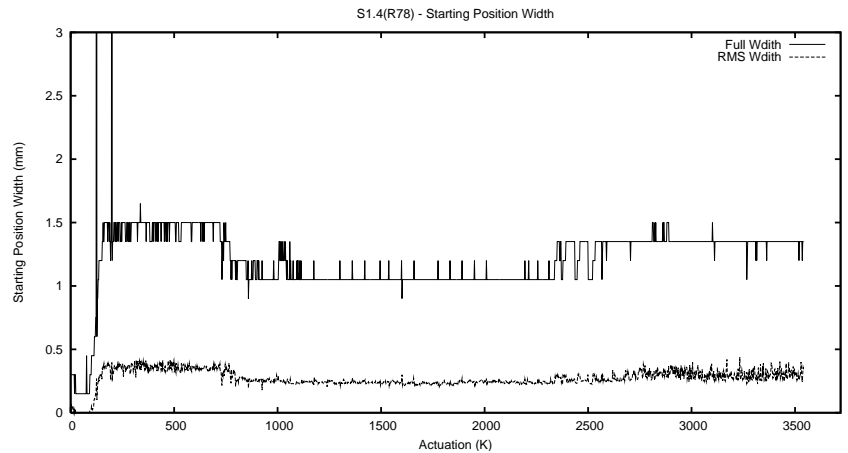

Target Performance Report - S1.4

Report Generated: June 28, 2013,

Last Actuation: 28/06/13 10:04:48

1 Operation Summary

	Last Shift	Total
Actuations:	137.6K	3543.0K
Quadrature Count errors:	0	0
Fiber ADC errors:	0	15
BPS errors (during actuation):	0	5
(R78) Gaps > 3s & < 10s:	0	20
(R78) Gaps > 10s:	2	60
(R78) SP2 Corrections:	35	627
(R78) Capture Over/Under shoots:	2296/299	233791/33708

2 Mechanical Performance

Starting position for the last 2000 actuations.

Starting position width over time.

Acceleration for the last 2000 actuations.

Acceleration over time. Normalised to a temperature 45C using the temperature data collected by the system.