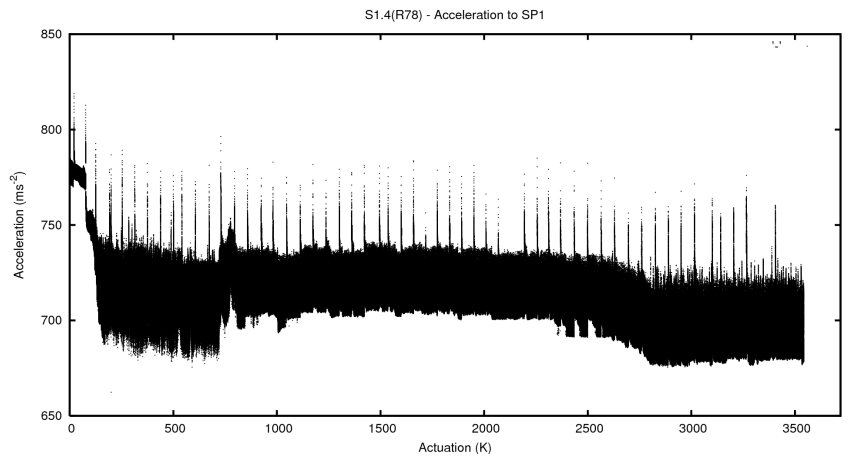

Target Performance Report - S1.4

Report Generated: June 28, 2013,

Last Actuation: 28/06/13 10:04:48

1 Operation Summary

	Last Shift	Total
Actuations:	137.6K	3543.0K
Quadrature Count errors:	0	0
Fiber ADC errors:	0	15
BPS errors (during actuation):	0	5
(R78) Gaps > 3s & < 10s:	0	20
(R78) Gaps > 10s:	2	60
(R78) SP2 Corrections:	35	627
(R78) Capture Over/Under shoots:	2296/299	233791/33708

2 Mechanical Performance

Starting position for the last 2000 actuations.

Starting position width over time.

Acceleration for the last 2000 actuations.

Acceleration over time. Normalised to a temperature 45C using the temperature data collected by the system.

3 Optical Performance

4 BPS Check