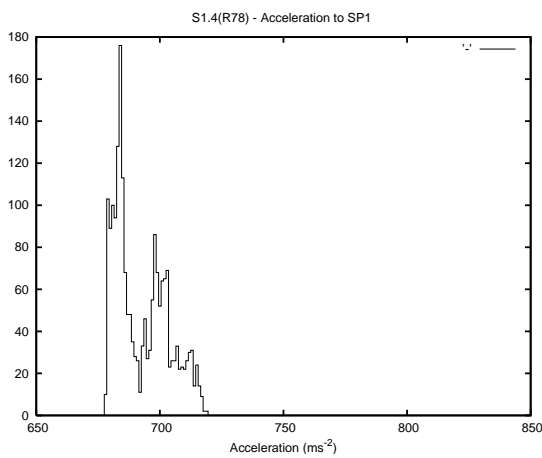

Target Performance Report - S1.4

Report Generated: June 28, 2013,

Last Actuation: 28/06/13 10:04:48

1 Operation Summary

	Last Shift	Total
Actuations:	137.6K	3543.0K
Quadrature Count errors:	0	0
Fiber ADC errors:	0	15
BPS errors (during actuation):	0	5
(R78) Gaps > 3s & < 10s:	0	20
(R78) Gaps > 10s:	2	60
(R78) SP2 Corrections:	35	627
(R78) Capture Over/Under shoots:	2296/299	233791/33708

2 Mechanical Performance

Starting position for the last 2000 actuations.

Starting position width over time.

Acceleration for the last 2000 actuations.

Acceleration over time. Normalised to a temperature 45C using the temperature data collected by the system.