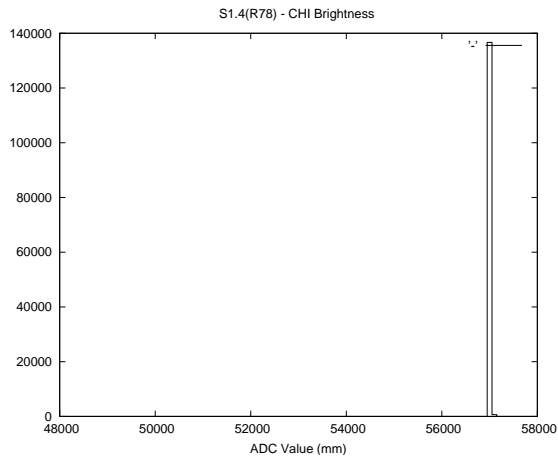

Target Performance Report - S1.4

Report Generated: June 28, 2013,

Last Actuation: 28/06/13 10:04:48

1 Operation Summary

	Last Shift	Total
Actuations:	137.6K	3543.0K
Quadrature Count errors:	0	0
Fiber ADC errors:	0	15
BPS errors (during actuation):	0	5
(R78) Gaps > 3s & < 10s:	0	20
(R78) Gaps > 10s:	2	60
(R78) SP2 Corrections:	35	627
(R78) Capture Over/Under shoots:	2296/299	233791/33708

2 Mechanical Performance

Starting position for the last 2000 actuations.

Starting position width over time.

Acceleration for the last 2000 actuations.

Acceleration over time. Normalised to a temperature 45C using the temperature data collected by the system.

3 Optical Performance

4 BPS Check