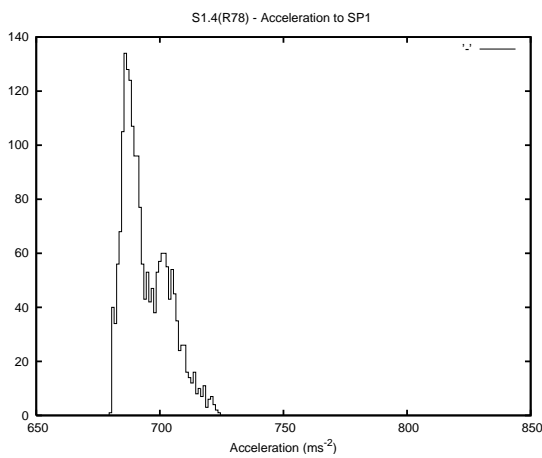

Target Performance Report - S1.4

Report Generated: July 2, 2013,

Last Actuation: 02/07/13 10:32:26

1 Operation Summary

	Last Shift	Total
Actuations:	64.7K	3739.7K
Quadrature Count errors:	0	0
Fiber ADC errors:	0	15
BPS errors (during actuation):	0	5
(R78) Gaps > 3s & < 10s:	0	22
(R78) Gaps > 10s:	2	64
(R78) SP2 Corrections:	22	694
(R78) Capture Over/Under shoots:	3006/160	240273/34222

2 Mechanical Performance

Starting position for the last 2000 actuations.

Starting position width over time.

Acceleration for the last 2000 actuations.

Acceleration over time. Normalised to a temperature 45C using the temperature data collected by the system.