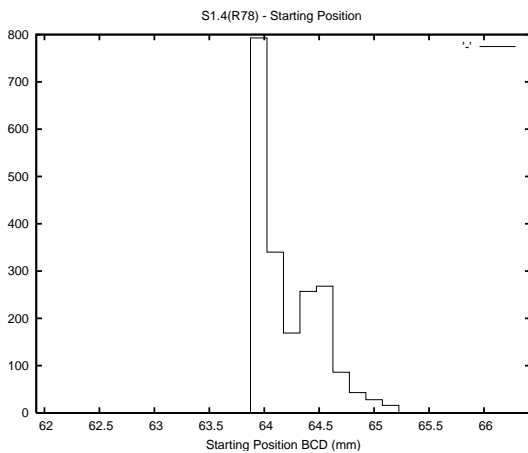

Target Performance Report - S1.4

Report Generated: July 2, 2013,

Last Actuation: 02/07/13 10:32:26

1 Operation Summary

	Last Shift	Total
Actuations:	64.7K	3739.7K
Quadrature Count errors:	0	0
Fiber ADC errors:	0	15
BPS errors (during actuation):	0	5
(R78) Gaps > 3s & < 10s:	0	22
(R78) Gaps > 10s:	2	64
(R78) SP2 Corrections:	22	694
(R78) Capture Over/Under shoots:	3006/160	240273/34222

2 Mechanical Performance

Starting position for the last 2000 actuations.

Starting position width over time.

Acceleration for the last 2000 actuations.

Acceleration over time. Normalised to a temperature 45C using the temperature data collected by the system.

3 Optical Performance

4 BPS Check