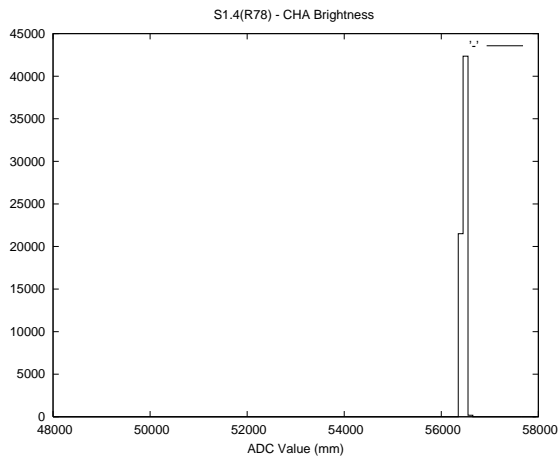

Target Performance Report - S1.4

Report Generated: July 2, 2013,

Last Actuation: 02/07/13 10:32:26

1 Operation Summary

	Last Shift	Total
Actuations:	64.7K	3739.7K
Quadrature Count errors:	0	0
Fiber ADC errors:	0	15
BPS errors (during actuation):	0	5
(R78) Gaps > 3s & < 10s:	0	22
(R78) Gaps > 10s:	2	64
(R78) SP2 Corrections:	22	694
(R78) Capture Over/Under shoots:	3006/160	240273/34222

2 Mechanical Performance

Starting position for the last 2000 actuations.

Starting position width over time.

Acceleration for the last 2000 actuations.

Acceleration over time. Normalised to a temperature 45C using the temperature data collected by the system.

3 Optical Performance

4 BPS Check