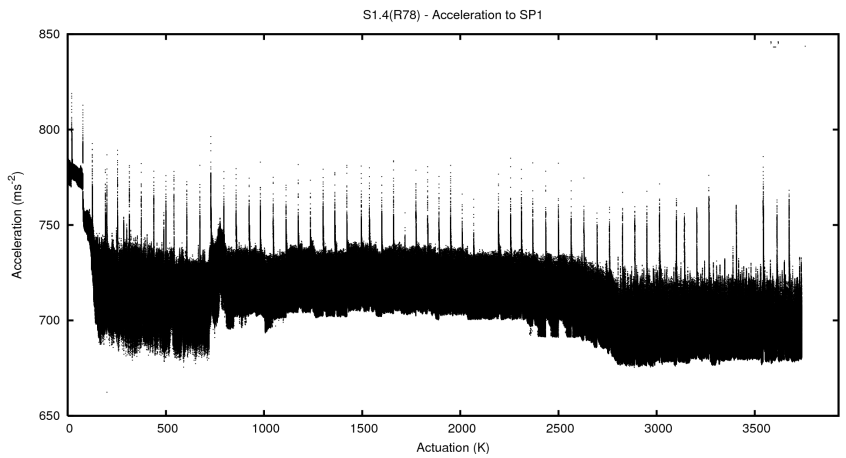

Target Performance Report - S1.4

Report Generated: July 2, 2013,

Last Actuation: 02/07/13 10:32:26

1 Operation Summary

	Last Shift	Total
Actuations:	64.7K	3739.7K
Quadrature Count errors:	0	0
Fiber ADC errors:	0	15
BPS errors (during actuation):	0	5
(R78) Gaps > 3s & < 10s:	0	22
(R78) Gaps > 10s:	2	64
(R78) SP2 Corrections:	22	694
(R78) Capture Over/Under shoots:	3006/160	240273/34222

2 Mechanical Performance

Starting position for the last 2000 actuations.

Starting position width over time.

Acceleration for the last 2000 actuations.

Acceleration over time. Normalised to a temperature 45C using the temperature data collected by the system.

3 Optical Performance

4 BPS Check