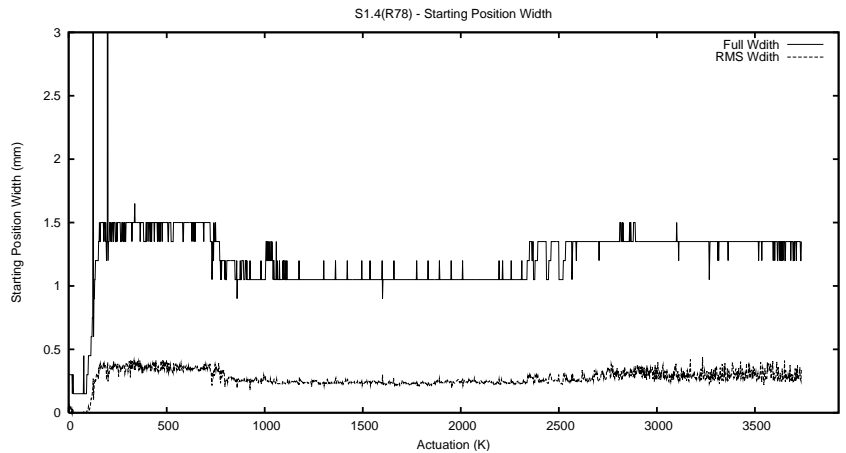

Target Performance Report - S1.4

Report Generated: July 2, 2013,

Last Actuation: 02/07/13 10:32:26

1 Operation Summary

	Last Shift	Total
Actuations:	64.7K	3739.7K
Quadrature Count errors:	0	0
Fiber ADC errors:	0	15
BPS errors (during actuation):	0	5
(R78) Gaps > 3s & < 10s:	0	22
(R78) Gaps > 10s:	2	64
(R78) SP2 Corrections:	22	694
(R78) Capture Over/Under shoots:	3006/160	240273/34222

2 Mechanical Performance

Starting position for the last 2000 actuations.

Starting position width over time.

Acceleration for the last 2000 actuations.

Acceleration over time. Normalised to a temperature 45C using the temperature data collected by the system.