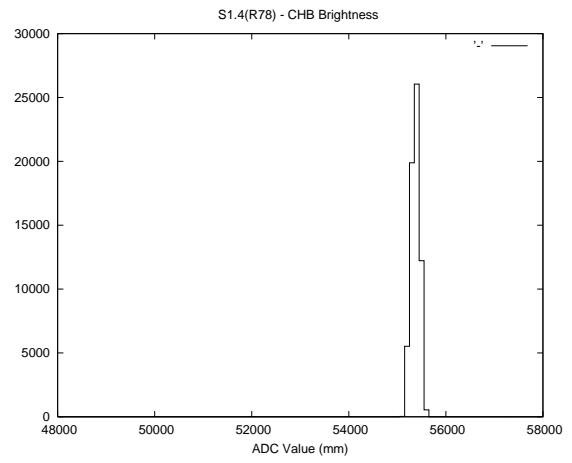

Target Performance Report - S1.4

Report Generated: July 2, 2013,

Last Actuation: 02/07/13 10:32:26

1 Operation Summary

	Last Shift	Total
Actuations:	64.7K	3739.7K
Quadrature Count errors:	0	0
Fiber ADC errors:	0	15
BPS errors (during actuation):	0	5
(R78) Gaps > 3s & < 10s:	0	22
(R78) Gaps > 10s:	2	64
(R78) SP2 Corrections:	22	694
(R78) Capture Over/Under shoots:	3006/160	240273/34222

2 Mechanical Performance

Starting position for the last 2000 actuations.

Starting position width over time.

Acceleration for the last 2000 actuations.

Acceleration over time. Normalised to a temperature 45C using the temperature data collected by the system.

3 Optical Performance

4 BPS Check