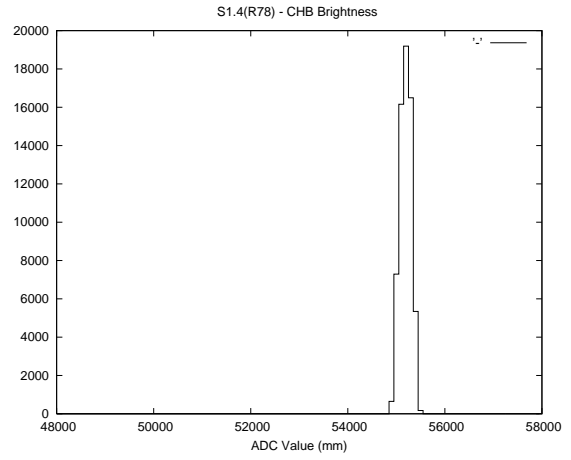

Target Performance Report - S1.4

Report Generated: July 8, 2013,

Last Actuation: 08/07/13 10:57:52

1 Operation Summary

	Last Shift	Total
Actuations:	65.8K	4066.4K
Quadrature Count errors:	0	0
Fiber ADC errors:	0	15
BPS errors (during actuation):	0	5
(R78) Gaps > 3s & < 10s:	0	22
(R78) Gaps > 10s:	2	69
(R78) SP2 Corrections:	26	810
(R78) Capture Over/Under shoots:	1918/232	249803/35123

2 Mechanical Performance

Starting position for the last 2000 actuations.

Starting position width over time.

Acceleration for the last 2000 actuations.

Acceleration over time. Normalised to a temperature 45C using the temperature data collected by the system.

3 Optical Performance

4 BPS Check