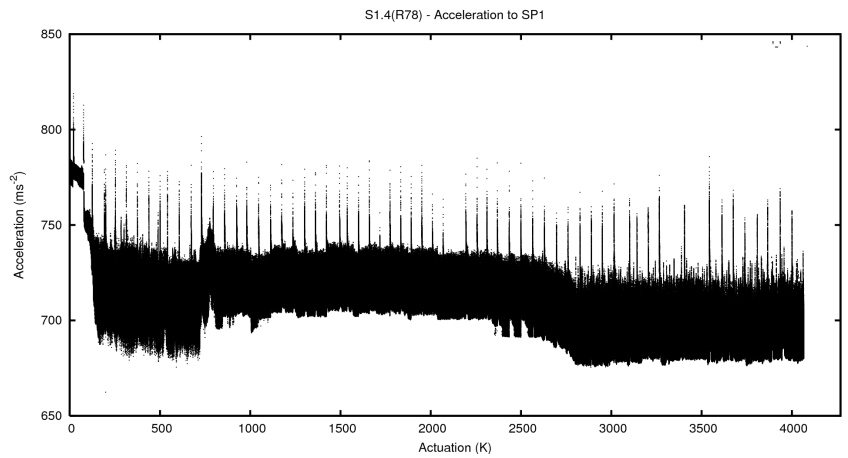

Target Performance Report - S1.4

Report Generated: July 8, 2013,

Last Actuation: 08/07/13 10:57:52

1 Operation Summary

	Last Shift	Total
Actuations:	65.8K	4066.4K
Quadrature Count errors:	0	0
Fiber ADC errors:	0	15
BPS errors (during actuation):	0	5
(R78) Gaps > 3s & < 10s:	0	22
(R78) Gaps > 10s:	2	69
(R78) SP2 Corrections:	26	810
(R78) Capture Over/Under shoots:	1918/232	249803/35123

2 Mechanical Performance

Starting position for the last 2000 actuations.

Starting position width over time.

Acceleration for the last 2000 actuations.

Acceleration over time. Normalised to a temperature 45C using the temperature data collected by the system.

3 Optical Performance

4 BPS Check