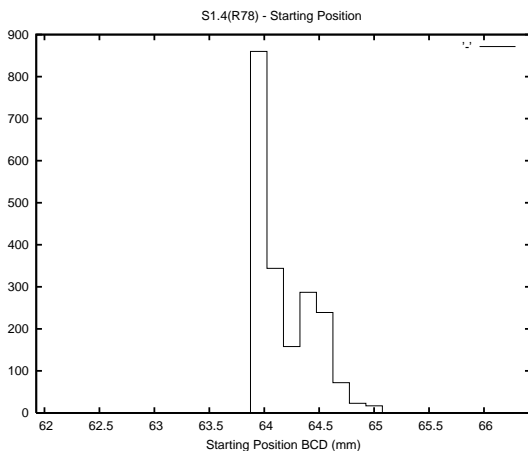

Target Performance Report - S1.4

Report Generated: July 8, 2013,

Last Actuation: 08/07/13 10:57:52

1 Operation Summary

	Last Shift	Total
Actuations:	65.8K	4066.4K
Quadrature Count errors:	0	0
Fiber ADC errors:	0	15
BPS errors (during actuation):	0	5
(R78) Gaps > 3s & < 10s:	0	22
(R78) Gaps > 10s:	2	69
(R78) SP2 Corrections:	26	810
(R78) Capture Over/Under shoots:	1918/232	249803/35123

2 Mechanical Performance

Starting position for the last 2000 actuations.

Starting position width over time.

Acceleration for the last 2000 actuations.

Acceleration over time. Normalised to a temperature 45C using the temperature data collected by the system.

3 Optical Performance

4 BPS Check