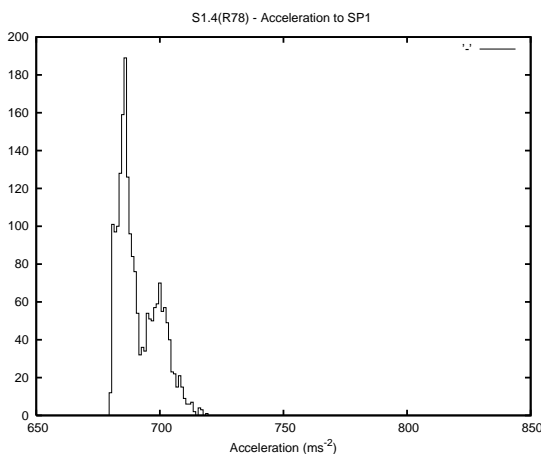

Target Performance Report - S1.4

Report Generated: July 8, 2013,

Last Actuation: 08/07/13 10:57:52

1 Operation Summary

	Last Shift	Total
Actuations:	65.8K	4066.4K
Quadrature Count errors:	0	0
Fiber ADC errors:	0	15
BPS errors (during actuation):	0	5
(R78) Gaps > 3s & < 10s:	0	22
(R78) Gaps > 10s:	2	69
(R78) SP2 Corrections:	26	810
(R78) Capture Over/Under shoots:	1918/232	249803/35123

2 Mechanical Performance

Starting position for the last 2000 actuations.

Starting position width over time.

Acceleration for the last 2000 actuations.

Acceleration over time. Normalised to a temperature 45C using the temperature data collected by the system.