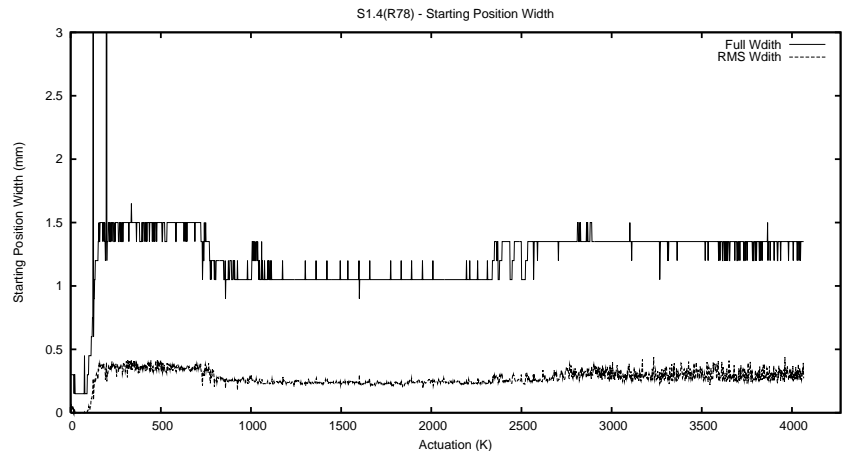

Target Performance Report - S1.4

Report Generated: July 8, 2013,

Last Actuation: 08/07/13 10:57:52

1 Operation Summary

	Last Shift	Total
Actuations:	65.8K	4066.4K
Quadrature Count errors:	0	0
Fiber ADC errors:	0	15
BPS errors (during actuation):	0	5
(R78) Gaps > 3s & < 10s:	0	22
(R78) Gaps > 10s:	2	69
(R78) SP2 Corrections:	26	810
(R78) Capture Over/Under shoots:	1918/232	249803/35123

2 Mechanical Performance

Starting position for the last 2000 actuations.

Starting position width over time.

Acceleration for the last 2000 actuations.

Acceleration over time. Normalised to a temperature 45C using the temperature data collected by the system.