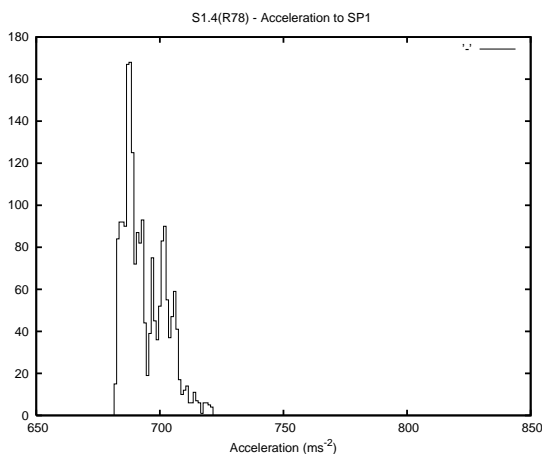

Target Performance Report - S1.4

Report Generated: July 13, 2013,

Last Actuation: 13/07/13 08:01:33

1 Operation Summary

	Last Shift	Total
Actuations:	122.6K	4396.0K
Quadrature Count errors:	0	0
Fiber ADC errors:	0	15
BPS errors (during actuation):	0	5
(R78) Gaps > 3s & < 10s:	1	23
(R78) Gaps > 10s:	2	73
(R78) SP2 Corrections:	48	945
(R78) Capture Over/Under shoots:	556/382	251191/36214

2 Mechanical Performance

Starting position for the last 2000 actuations.

Starting position width over time.

Acceleration for the last 2000 actuations.

Acceleration over time. Normalised to a temperature 45C using the temperature data collected by the system.