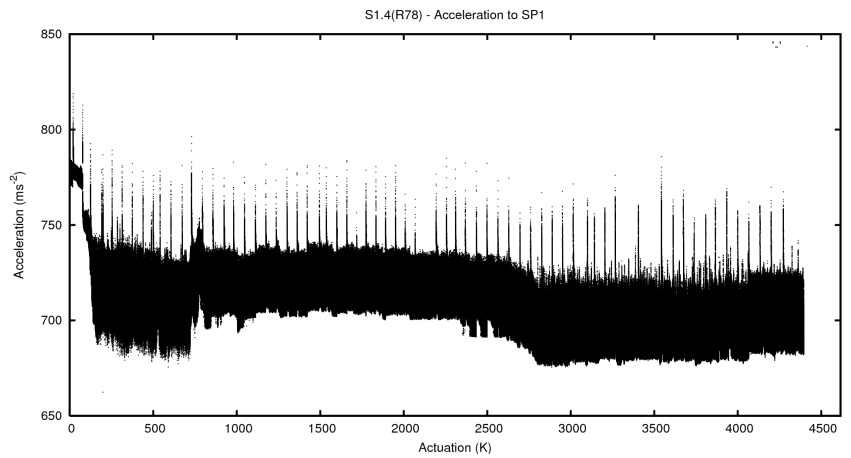

2 Mechanical Performance

Starting position for the last 2000 actuations.

Starting position width over time.

Acceleration for the last 2000 actuations.

Acceleration over time. Normalised to a temperature 45C using the temperature data collected by the system.

3 Optical Performance

4 BPS Check