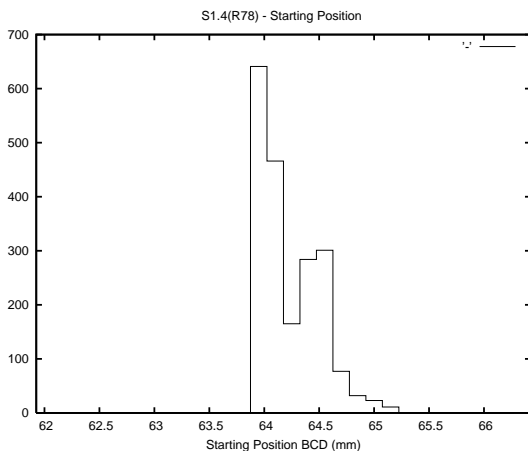

Target Performance Report - S1.4

Report Generated: July 13, 2013,

Last Actuation: 13/07/13 08:01:33

1 Operation Summary

	Last Shift	Total
Actuations:	122.6K	4396.0K
Quadrature Count errors:	0	0
Fiber ADC errors:	0	15
BPS errors (during actuation):	0	5
(R78) Gaps > 3s & < 10s:	1	23
(R78) Gaps > 10s:	2	73
(R78) SP2 Corrections:	48	945
(R78) Capture Over/Under shoots:	556/382	251191/36214

2 Mechanical Performance

Starting position for the last 2000 actuations.

Starting position width over time.

Acceleration for the last 2000 actuations.

Acceleration over time. Normalised to a temperature 45C using the temperature data collected by the system.

3 Optical Performance

4 BPS Check