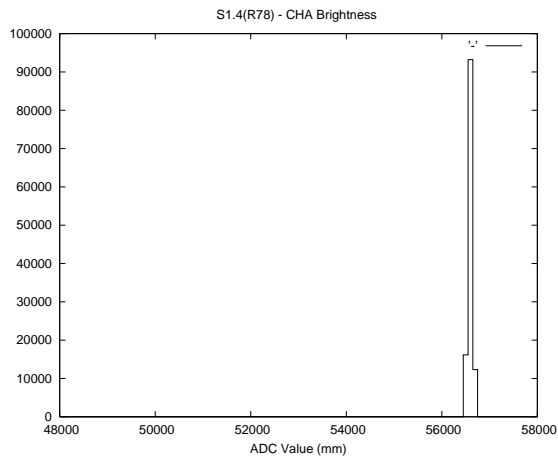

Target Performance Report - S1.4

Report Generated: July 13, 2013,

Last Actuation: 13/07/13 08:01:33

1 Operation Summary

	Last Shift	Total
Actuations:	122.6K	4396.0K
Quadrature Count errors:	0	0
Fiber ADC errors:	0	15
BPS errors (during actuation):	0	5
(R78) Gaps > 3s & < 10s:	1	23
(R78) Gaps > 10s:	2	73
(R78) SP2 Corrections:	48	945
(R78) Capture Over/Under shoots:	556/382	251191/36214

2 Mechanical Performance

Starting position for the last 2000 actuations.

Starting position width over time.

Acceleration for the last 2000 actuations.

Acceleration over time. Normalised to a temperature 45C using the temperature data collected by the system.

3 Optical Performance

4 BPS Check