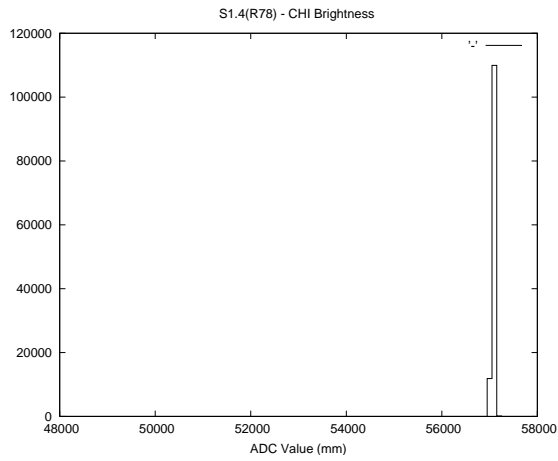

Target Performance Report - S1.4

Report Generated: July 13, 2013,

Last Actuation: 13/07/13 08:01:33

1 Operation Summary

	Last Shift	Total
Actuations:	122.6K	4396.0K
Quadrature Count errors:	0	0
Fiber ADC errors:	0	15
BPS errors (during actuation):	0	5
(R78) Gaps > 3s & < 10s:	1	23
(R78) Gaps > 10s:	2	73
(R78) SP2 Corrections:	48	945
(R78) Capture Over/Under shoots:	556/382	251191/36214

2 Mechanical Performance

Starting position for the last 2000 actuations.

Starting position width over time.

Acceleration for the last 2000 actuations.

Acceleration over time. Normalised to a temperature 45C using the temperature data collected by the system.

3 Optical Performance

4 BPS Check