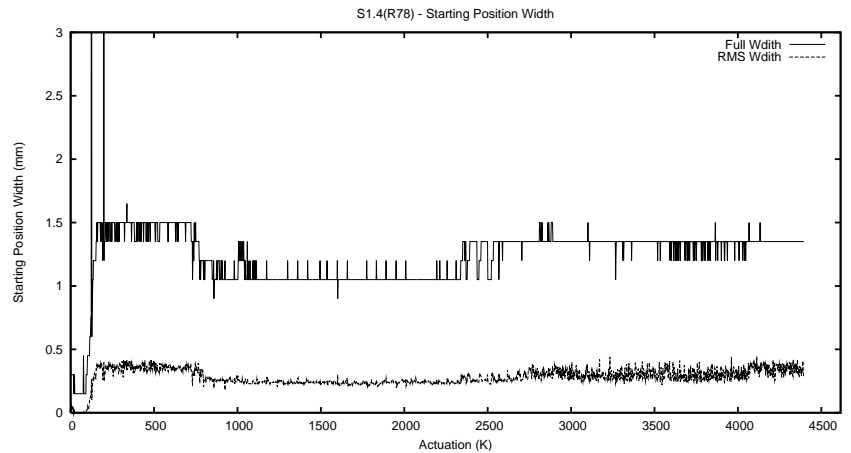

Target Performance Report - S1.4

Report Generated: July 13, 2013,

Last Actuation: 13/07/13 08:01:33

1 Operation Summary

	Last Shift	Total
Actuations:	122.6K	4396.0K
Quadrature Count errors:	0	0
Fiber ADC errors:	0	15
BPS errors (during actuation):	0	5
(R78) Gaps > 3s & < 10s:	1	23
(R78) Gaps > 10s:	2	73
(R78) SP2 Corrections:	48	945
(R78) Capture Over/Under shoots:	556/382	251191/36214

2 Mechanical Performance

Starting position for the last 2000 actuations.

Starting position width over time.

Acceleration for the last 2000 actuations.

Acceleration over time. Normalised to a temperature 45C using the temperature data collected by the system.