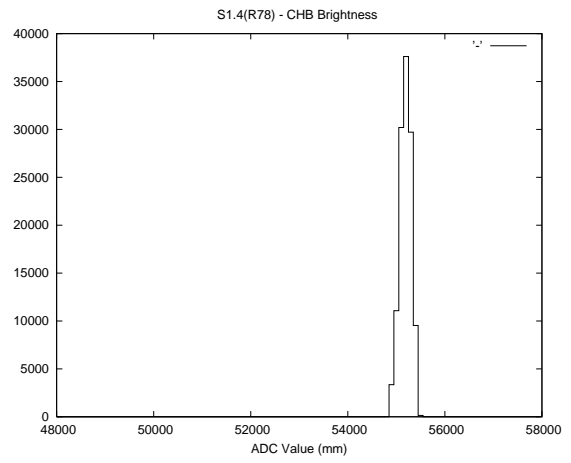

Target Performance Report - S1.4

Report Generated: July 13, 2013,

Last Actuation: 13/07/13 08:01:33

1 Operation Summary

	Last Shift	Total
Actuations:	122.6K	4396.0K
Quadrature Count errors:	0	0
Fiber ADC errors:	0	15
BPS errors (during actuation):	0	5
(R78) Gaps > 3s & < 10s:	1	23
(R78) Gaps > 10s:	2	73
(R78) SP2 Corrections:	48	945
(R78) Capture Over/Under shoots:	556/382	251191/36214

2 Mechanical Performance

Starting position for the last 2000 actuations.

Starting position width over time.

Acceleration for the last 2000 actuations.

Acceleration over time. Normalised to a temperature 45C using the temperature data collected by the system.

3 Optical Performance

4 BPS Check