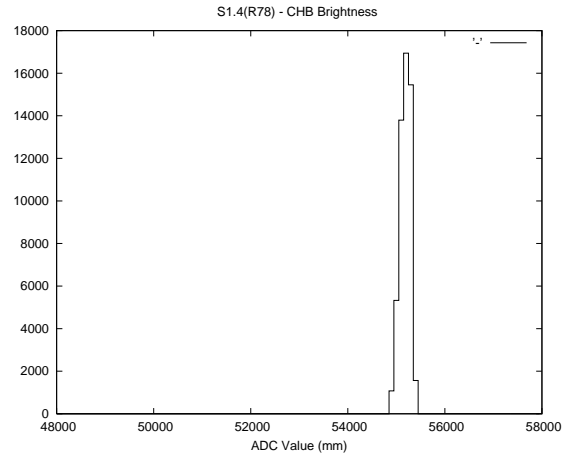

Target Performance Report - S1.4

Report Generated: August 30, 2013,

Last Actuation: 30/08/13 09:58:26

1 Operation Summary

	Last Shift	Total
Actuations:	54.6K	5228.3K
Quadrature Count errors:	0	0
Fiber ADC errors:	0	15
BPS errors (during actuation):	0	5
(R78) Gaps > 3s & < 10s:	0	42
(R78) Gaps > 10s:	2	125
(R78) SP2 Corrections:	4	1174
(R78) Capture Over/Under shoots:	828/230	266733/39041

2 Mechanical Performance

Starting position for the last 2000 actuations.

Starting position width over time.

Acceleration for the last 2000 actuations.

Acceleration over time. Normalised to a temperature 45C using the temperature data collected by the system.

3 Optical Performance

4 BPS Check