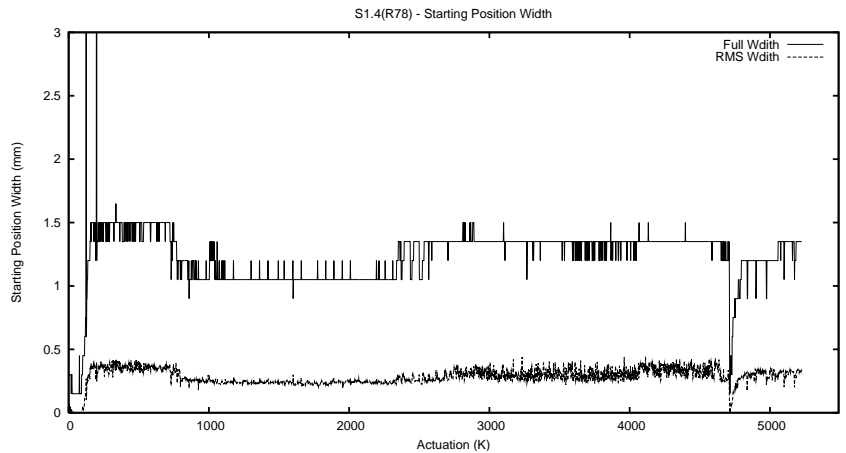

Target Performance Report - S1.4

Report Generated: August 30, 2013,

Last Actuation: 30/08/13 09:58:26

1 Operation Summary

	Last Shift	Total
Actuations:	54.6K	5228.3K
Quadrature Count errors:	0	0
Fiber ADC errors:	0	15
BPS errors (during actuation):	0	5
(R78) Gaps > 3s & < 10s:	0	42
(R78) Gaps > 10s:	2	125
(R78) SP2 Corrections:	4	1174
(R78) Capture Over/Under shoots:	828/230	266733/39041

2 Mechanical Performance

Starting position for the last 2000 actuations.

Starting position width over time.

Acceleration for the last 2000 actuations.

Acceleration over time. Normalised to a temperature 45C using the temperature data collected by the system.