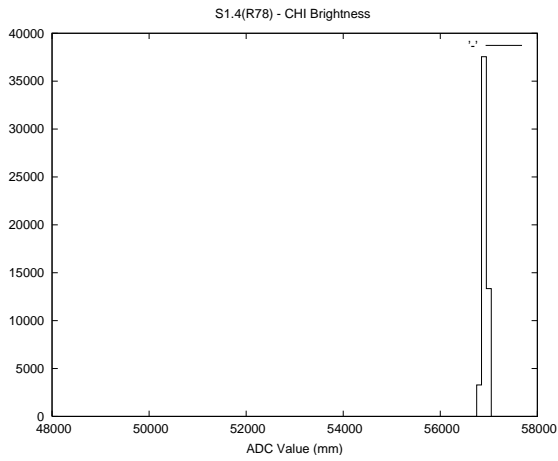

Target Performance Report - S1.4

Report Generated: August 30, 2013,

Last Actuation: 30/08/13 09:58:26

1 Operation Summary

	Last Shift	Total
Actuations:	54.6K	5228.3K
Quadrature Count errors:	0	0
Fiber ADC errors:	0	15
BPS errors (during actuation):	0	5
(R78) Gaps > 3s & < 10s:	0	42
(R78) Gaps > 10s:	2	125
(R78) SP2 Corrections:	4	1174
(R78) Capture Over/Under shoots:	828/230	266733/39041

2 Mechanical Performance

Starting position for the last 2000 actuations.

Starting position width over time.

Acceleration for the last 2000 actuations.

Acceleration over time. Normalised to a temperature 45C using the temperature data collected by the system.

3 Optical Performance

4 BPS Check