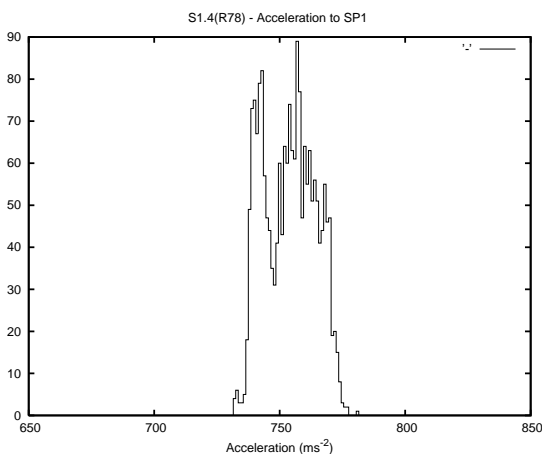

Target Performance Report - S1.4

Report Generated: August 30, 2013,

Last Actuation: 30/08/13 09:58:26

1 Operation Summary

	Last Shift	Total
Actuations:	54.6K	5228.3K
Quadrature Count errors:	0	0
Fiber ADC errors:	0	15
BPS errors (during actuation):	0	5
(R78) Gaps > 3s & < 10s:	0	42
(R78) Gaps > 10s:	2	125
(R78) SP2 Corrections:	4	1174
(R78) Capture Over/Under shoots:	828/230	266733/39041

2 Mechanical Performance

Starting position for the last 2000 actuations.

Starting position width over time.

Acceleration for the last 2000 actuations.

Acceleration over time. Normalised to a temperature 45C using the temperature data collected by the system.