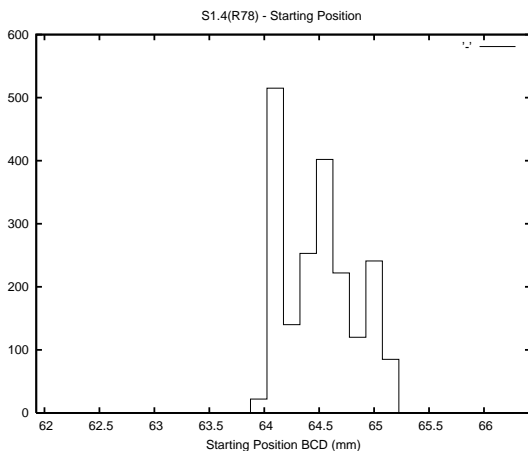

Target Performance Report - S1.4

Report Generated: August 30, 2013,

Last Actuation: 30/08/13 09:58:26

1 Operation Summary

	Last Shift	Total
Actuations:	54.6K	5228.3K
Quadrature Count errors:	0	0
Fiber ADC errors:	0	15
BPS errors (during actuation):	0	5
(R78) Gaps > 3s & < 10s:	0	42
(R78) Gaps > 10s:	2	125
(R78) SP2 Corrections:	4	1174
(R78) Capture Over/Under shoots:	828/230	266733/39041

2 Mechanical Performance

Starting position for the last 2000 actuations.

Starting position width over time.

Acceleration for the last 2000 actuations.

Acceleration over time. Normalised to a temperature 45C using the temperature data collected by the system.

3 Optical Performance

4 BPS Check