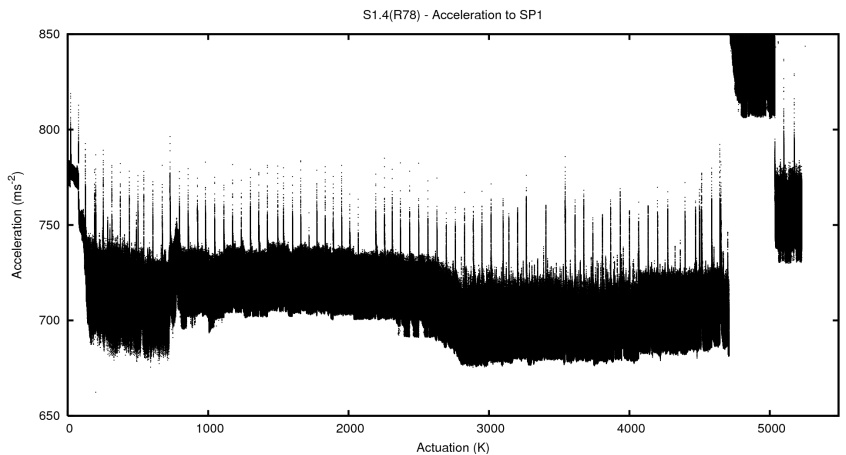

Target Performance Report - S1.4

Report Generated: August 30, 2013,

Last Actuation: 30/08/13 09:58:26

1 Operation Summary

	Last Shift	Total
Actuations:	54.6K	5228.3K
Quadrature Count errors:	0	0
Fiber ADC errors:	0	15
BPS errors (during actuation):	0	5
(R78) Gaps > 3s & < 10s:	0	42
(R78) Gaps > 10s:	2	125
(R78) SP2 Corrections:	4	1174
(R78) Capture Over/Under shoots:	828/230	266733/39041

2 Mechanical Performance

Starting position for the last 2000 actuations.

Starting position width over time.

Acceleration for the last 2000 actuations.

Acceleration over time. Normalised to a temperature 45C using the temperature data collected by the system.

3 Optical Performance

4 BPS Check