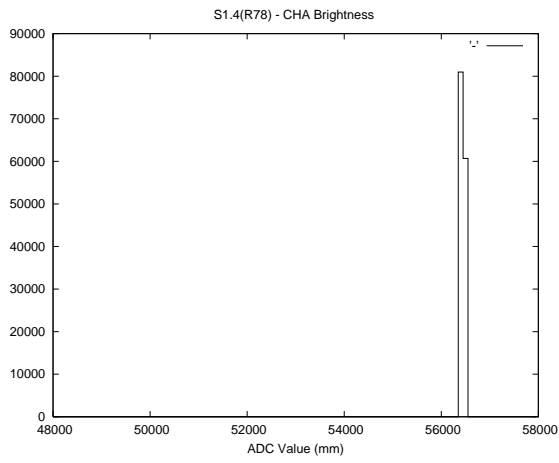

Target Performance Report - S1.4

Report Generated: October 4, 2013,

Last Actuation: 04/10/13 15:54:37

1 Operation Summary

	Last Shift	Total
Actuations:	142.9K	6525.9K
Quadrature Count errors:	0	0
Fiber ADC errors:	0	39
BPS errors (during actuation):	0	12
(R78) Gaps > 3s & < 10s:	0	50
(R78) Gaps > 10s:	3	167
(R78) SP2 Corrections:	23	1646
(R78) Capture Over/Under shoots:	2044/210	291219/43981

2 Mechanical Performance

Starting position for the last 2000 actuations.

Starting position width over time.

Acceleration for the last 2000 actuations.

Acceleration over time. Normalised to a temperature 45C using the temperature data collected by the system.

3 Optical Performance

4 BPS Check