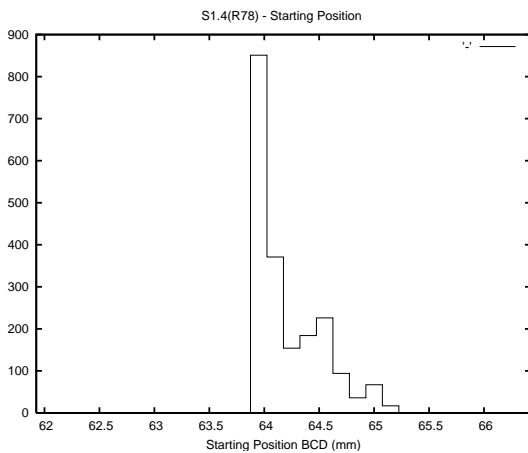

Target Performance Report - S1.4

Report Generated: October 4, 2013,

Last Actuation: 04/10/13 15:54:37

1 Operation Summary

	Last Shift	Total
Actuations:	142.9K	6525.9K
Quadrature Count errors:	0	0
Fiber ADC errors:	0	39
BPS errors (during actuation):	0	12
(R78) Gaps > 3s & < 10s:	0	50
(R78) Gaps > 10s:	3	167
(R78) SP2 Corrections:	23	1646
(R78) Capture Over/Under shoots:	2044/210	291219/43981

2 Mechanical Performance

Starting position for the last 2000 actuations.

Starting position width over time.

Acceleration for the last 2000 actuations.

Acceleration over time. Normalised to a temperature 45C using the temperature data collected by the system.

3 Optical Performance

4 BPS Check