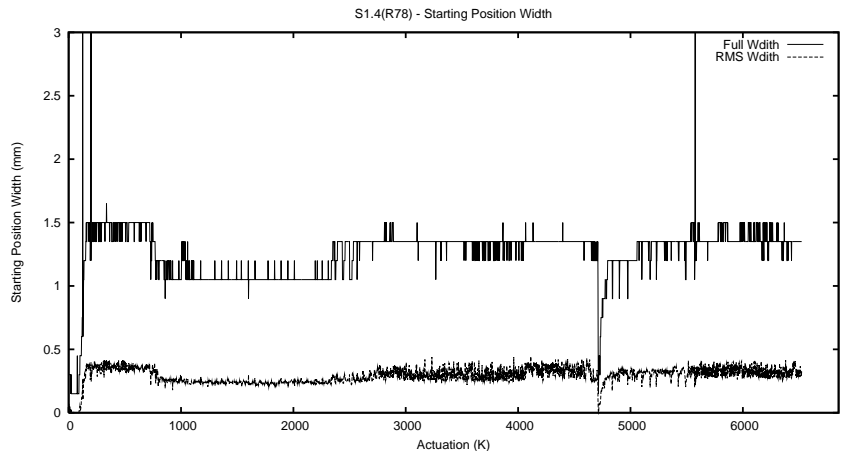

Target Performance Report - S1.4

Report Generated: October 4, 2013,

Last Actuation: 04/10/13 15:54:37

1 Operation Summary

	Last Shift	Total
Actuations:	142.9K	6525.9K
Quadrature Count errors:	0	0
Fiber ADC errors:	0	39
BPS errors (during actuation):	0	12
(R78) Gaps > 3s & < 10s:	0	50
(R78) Gaps > 10s:	3	167
(R78) SP2 Corrections:	23	1646
(R78) Capture Over/Under shoots:	2044/210	291219/43981

2 Mechanical Performance

Starting position for the last 2000 actuations.

Starting position width over time.

Acceleration for the last 2000 actuations.

Acceleration over time. Normalised to a temperature 45C using the temperature data collected by the system.