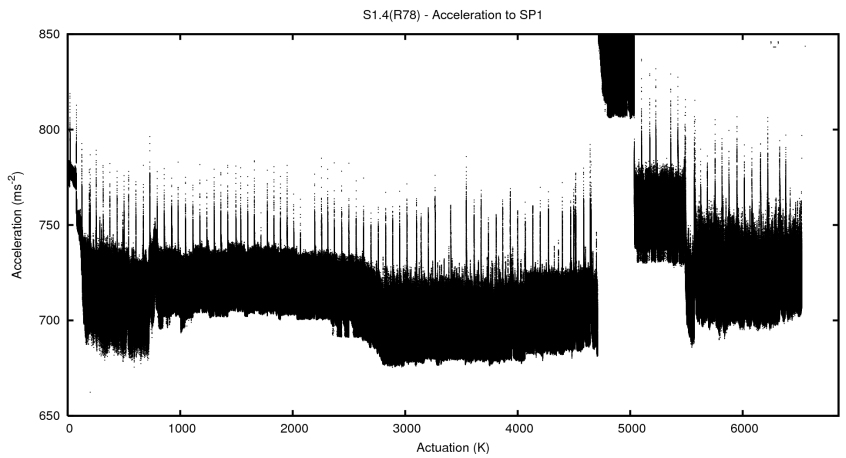

2 Mechanical Performance

Starting position for the last 2000 actuations.

Starting position width over time.

Acceleration for the last 2000 actuations.

Acceleration over time. Normalised to a temperature 45C using the temperature data collected by the system.

3 Optical Performance

4 BPS Check