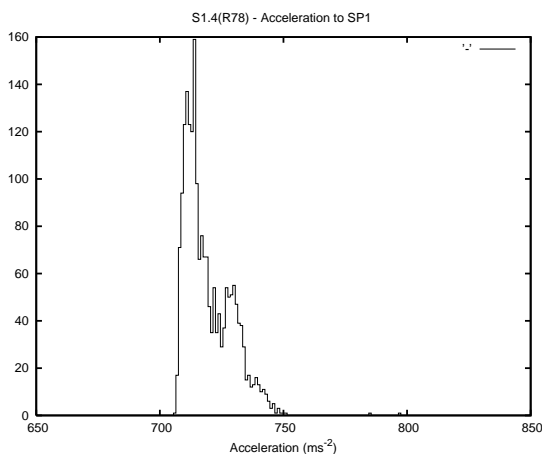

Target Performance Report - S1.4

Report Generated: October 4, 2013,

Last Actuation: 04/10/13 15:54:37

1 Operation Summary

	Last Shift	Total
Actuations:	142.9K	6525.9K
Quadrature Count errors:	0	0
Fiber ADC errors:	0	39
BPS errors (during actuation):	0	12
(R78) Gaps > 3s & < 10s:	0	50
(R78) Gaps > 10s:	3	167
(R78) SP2 Corrections:	23	1646
(R78) Capture Over/Under shoots:	2044/210	291219/43981

2 Mechanical Performance

Starting position for the last 2000 actuations.

Starting position width over time.

Acceleration for the last 2000 actuations.

Acceleration over time. Normalised to a temperature 45C using the temperature data collected by the system.