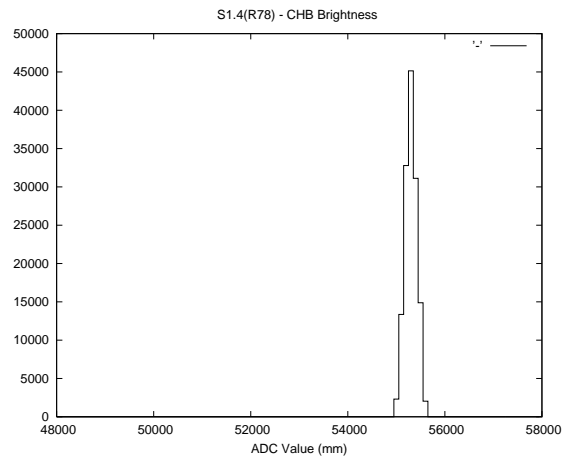

Target Performance Report - S1.4

Report Generated: October 4, 2013,

Last Actuation: 04/10/13 15:54:37

1 Operation Summary

	Last Shift	Total
Actuations:	142.9K	6525.9K
Quadrature Count errors:	0	0
Fiber ADC errors:	0	39
BPS errors (during actuation):	0	12
(R78) Gaps > 3s & < 10s:	0	50
(R78) Gaps > 10s:	3	167
(R78) SP2 Corrections:	23	1646
(R78) Capture Over/Under shoots:	2044/210	291219/43981

2 Mechanical Performance

Starting position for the last 2000 actuations.

Starting position width over time.

Acceleration for the last 2000 actuations.

Acceleration over time. Normalised to a temperature 45C using the temperature data collected by the system.

3 Optical Performance

4 BPS Check