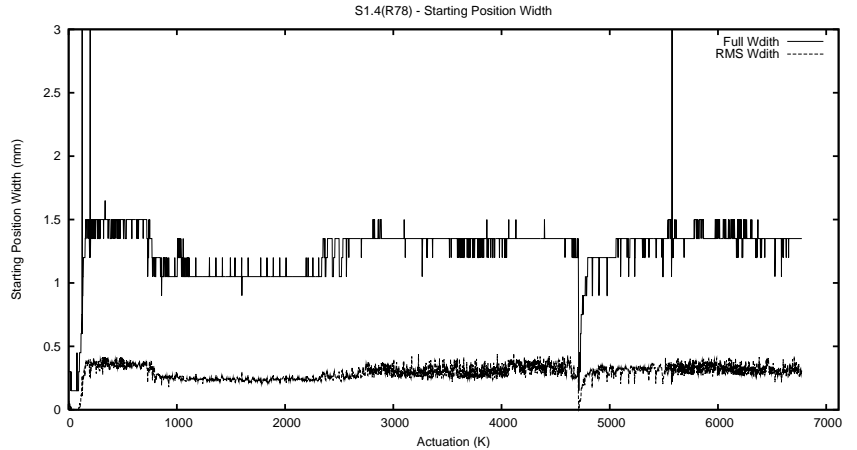

Target Performance Report - S1.4

Report Generated: October 8, 2013,

Last Actuation: 08/10/13 10:32:37

1 Operation Summary

	Last Shift	Total
Actuations:	190.3K	6776.2K
Quadrature Count errors:	0	0
Fiber ADC errors:	0	39
BPS errors (during actuation):	0	12
(R78) Gaps > 3s & < 10s:	0	50
(R78) Gaps > 10s:	4	170
(R78) SP2 Corrections:	22	1679
(R78) Capture Over/Under shoots:	3044/219	295808/44290

2 Mechanical Performance

Starting position for the last 2000 actuations.

Starting position width over time.

Acceleration for the last 2000 actuations.

Acceleration over time. Normalised to a temperature 45C using the temperature data collected by the system.