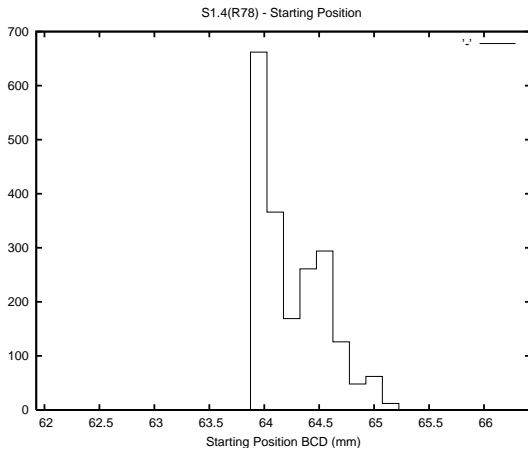

Target Performance Report - S1.4

Report Generated: October 8, 2013,

Last Actuation: 08/10/13 10:32:37

1 Operation Summary

	Last Shift	Total
Actuations:	190.3K	6776.2K
Quadrature Count errors:	0	0
Fiber ADC errors:	0	39
BPS errors (during actuation):	0	12
(R78) Gaps > 3s & < 10s:	0	50
(R78) Gaps > 10s:	4	170
(R78) SP2 Corrections:	22	1679
(R78) Capture Over/Under shoots:	3044/219	295808/44290

2 Mechanical Performance

Starting position for the last 2000 actuations.

Starting position width over time.

Acceleration for the last 2000 actuations.

Acceleration over time. Normalised to a temperature 45C using the temperature data collected by the system.

3 Optical Performance

4 BPS Check