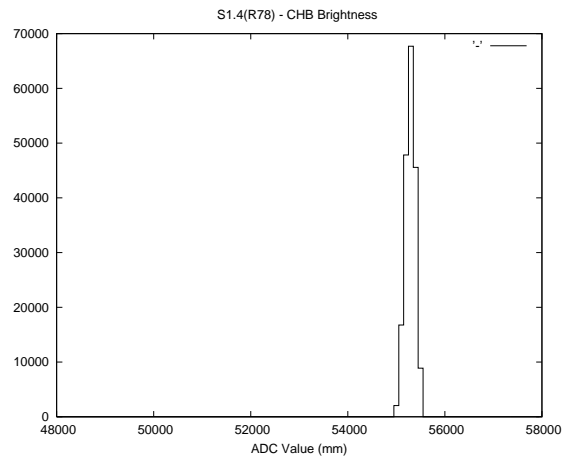

Target Performance Report - S1.4

Report Generated: October 8, 2013,

Last Actuation: 08/10/13 10:32:37

1 Operation Summary

	Last Shift	Total
Actuations:	190.3K	6776.2K
Quadrature Count errors:	0	0
Fiber ADC errors:	0	39
BPS errors (during actuation):	0	12
(R78) Gaps > 3s & < 10s:	0	50
(R78) Gaps > 10s:	4	170
(R78) SP2 Corrections:	22	1679
(R78) Capture Over/Under shoots:	3044/219	295808/44290

2 Mechanical Performance

Starting position for the last 2000 actuations.

Starting position width over time.

Acceleration for the last 2000 actuations.

Acceleration over time. Normalised to a temperature 45C using the temperature data collected by the system.

3 Optical Performance

4 BPS Check