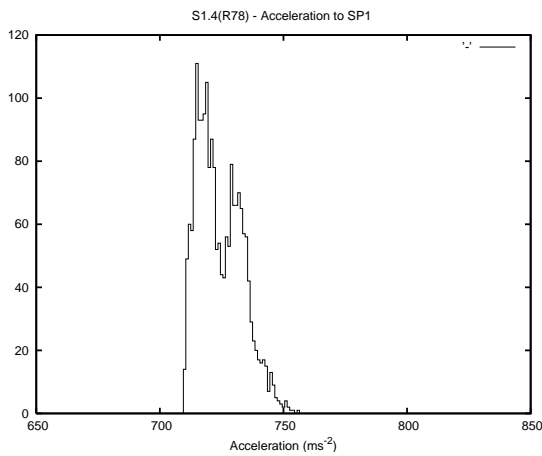

Target Performance Report - S1.4

Report Generated: October 8, 2013,

Last Actuation: 08/10/13 10:32:37

1 Operation Summary

	Last Shift	Total
Actuations:	190.3K	6776.2K
Quadrature Count errors:	0	0
Fiber ADC errors:	0	39
BPS errors (during actuation):	0	12
(R78) Gaps > 3s & < 10s:	0	50
(R78) Gaps > 10s:	4	170
(R78) SP2 Corrections:	22	1679
(R78) Capture Over/Under shoots:	3044/219	295808/44290

2 Mechanical Performance

Starting position for the last 2000 actuations.

Starting position width over time.

Acceleration for the last 2000 actuations.

Acceleration over time. Normalised to a temperature 45C using the temperature data collected by the system.