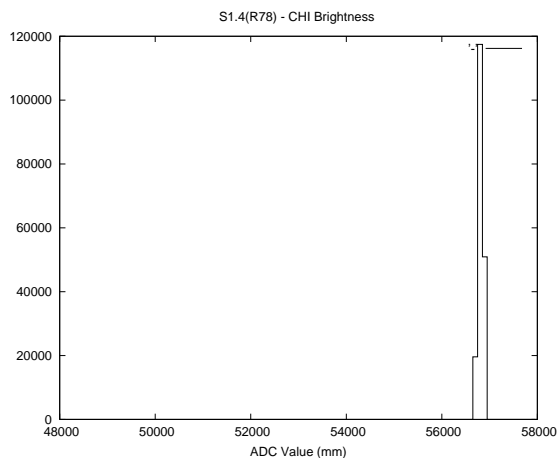

2 Mechanical Performance

Starting position for the last 2000 actuations.

Starting position width over time.

Acceleration for the last 2000 actuations.

Acceleration over time. Normalised to a temperature 45C using the temperature data collected by the system.

3 Optical Performance

4 BPS Check