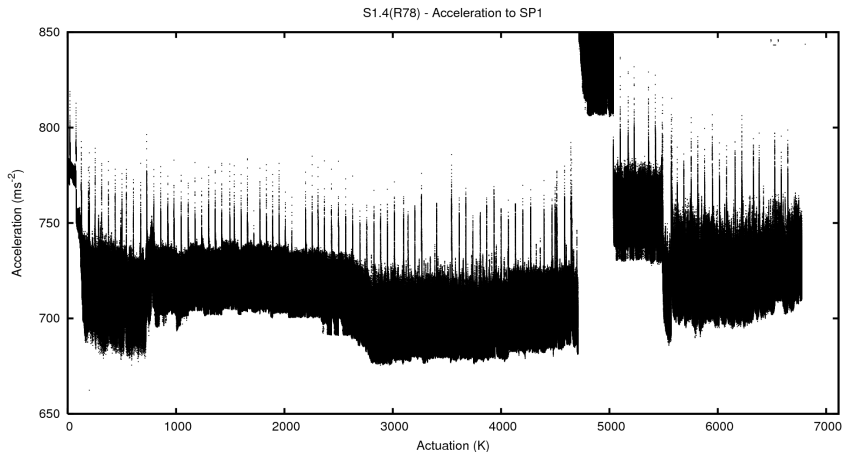

Target Performance Report - S1.4

Report Generated: October 8, 2013,

Last Actuation: 08/10/13 10:32:37

1 Operation Summary

	Last Shift	Total
Actuations:	190.3K	6776.2K
Quadrature Count errors:	0	0
Fiber ADC errors:	0	39
BPS errors (during actuation):	0	12
(R78) Gaps > 3s & < 10s:	0	50
(R78) Gaps > 10s:	4	170
(R78) SP2 Corrections:	22	1679
(R78) Capture Over/Under shoots:	3044/219	295808/44290

2 Mechanical Performance

Starting position for the last 2000 actuations.

Starting position width over time.

Acceleration for the last 2000 actuations.

Acceleration over time. Normalised to a temperature 45C using the temperature data collected by the system.

3 Optical Performance

4 BPS Check