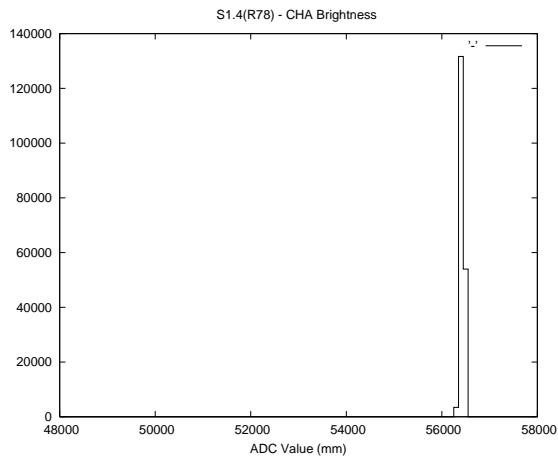

Target Performance Report - S1.4

Report Generated: October 8, 2013,

Last Actuation: 08/10/13 10:32:37

1 Operation Summary

	Last Shift	Total
Actuations:	190.3K	6776.2K
Quadrature Count errors:	0	0
Fiber ADC errors:	0	39
BPS errors (during actuation):	0	12
(R78) Gaps > 3s & < 10s:	0	50
(R78) Gaps > 10s:	4	170
(R78) SP2 Corrections:	22	1679
(R78) Capture Over/Under shoots:	3044/219	295808/44290

2 Mechanical Performance

Starting position for the last 2000 actuations.

Starting position width over time.

Acceleration for the last 2000 actuations.

Acceleration over time. Normalised to a temperature 45C using the temperature data collected by the system.

3 Optical Performance

4 BPS Check