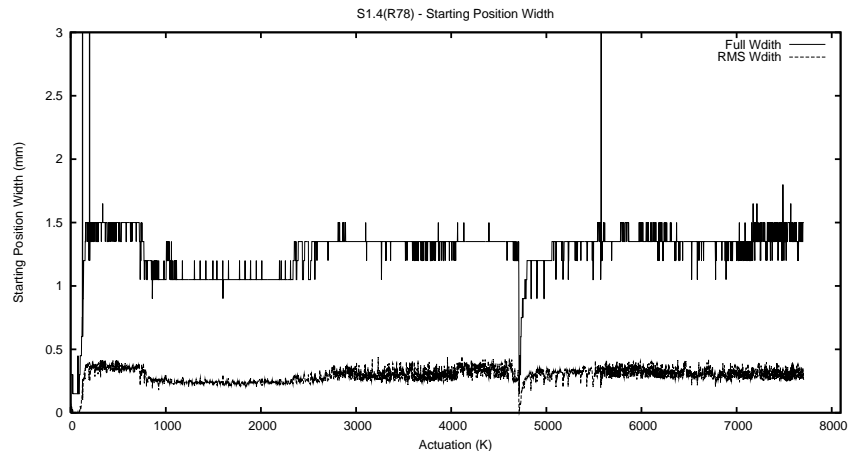

Target Performance Report - S1.4

Report Generated: October 26, 2013,

Last Actuation: 26/10/13 11:35:20

1 Operation Summary

	Last Shift	Total
Actuations:	138.7K	7707.5K
Quadrature Count errors:	0	0
Fiber ADC errors:	0	39
BPS errors (during actuation):	0	12
(R78) Gaps > 3s & < 10s:	1	71
(R78) Gaps > 10s:	2	199
(R78) SP2 Corrections:	66	2032
(R78) Capture Over/Under shoots:	1658/596	309938/46979

2 Mechanical Performance

Starting position for the last 2000 actuations.

Starting position width over time.

Acceleration for the last 2000 actuations.

Acceleration over time. Normalised to a temperature 45C using the temperature data collected by the system.