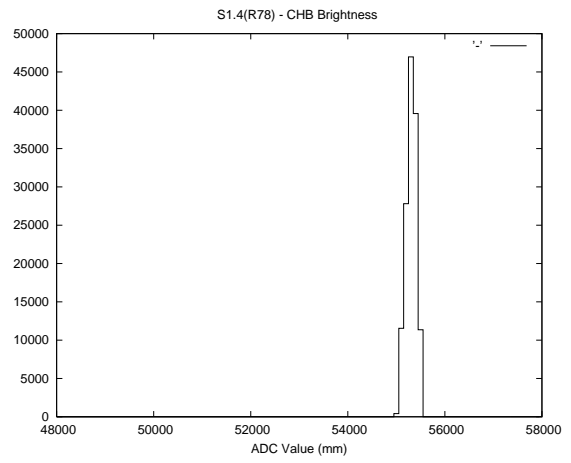

Target Performance Report - S1.4

Report Generated: October 26, 2013,

Last Actuation: 26/10/13 11:35:20

1 Operation Summary

	Last Shift	Total
Actuations:	138.7K	7707.5K
Quadrature Count errors:	0	0
Fiber ADC errors:	0	39
BPS errors (during actuation):	0	12
(R78) Gaps > 3s & < 10s:	1	71
(R78) Gaps > 10s:	2	199
(R78) SP2 Corrections:	66	2032
(R78) Capture Over/Under shoots:	1658/596	309938/46979

2 Mechanical Performance

Starting position for the last 2000 actuations.

Starting position width over time.

Acceleration for the last 2000 actuations.

Acceleration over time. Normalised to a temperature 45C using the temperature data collected by the system.

3 Optical Performance

4 BPS Check