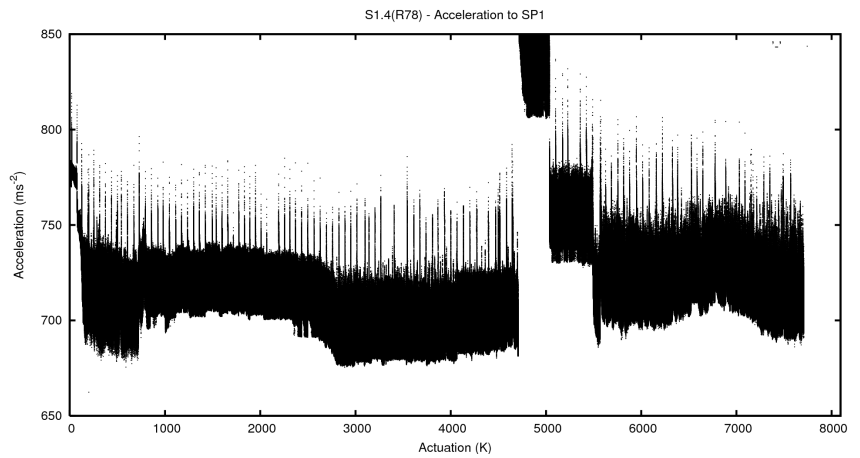

Target Performance Report - S1.4

Report Generated: October 26, 2013,

Last Actuation: 26/10/13 11:35:20

1 Operation Summary

	Last Shift	Total
Actuations:	138.7K	7707.5K
Quadrature Count errors:	0	0
Fiber ADC errors:	0	39
BPS errors (during actuation):	0	12
(R78) Gaps > 3s & < 10s:	1	71
(R78) Gaps > 10s:	2	199
(R78) SP2 Corrections:	66	2032
(R78) Capture Over/Under shoots:	1658/596	309938/46979

2 Mechanical Performance

Starting position for the last 2000 actuations.

Starting position width over time.

Acceleration for the last 2000 actuations.

Acceleration over time. Normalised to a temperature 45C using the temperature data collected by the system.

3 Optical Performance

4 BPS Check