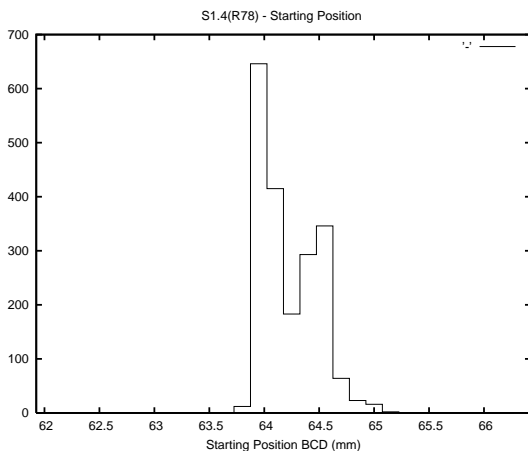

Target Performance Report - S1.4

Report Generated: October 26, 2013,

Last Actuation: 26/10/13 11:35:20

1 Operation Summary

	Last Shift	Total
Actuations:	138.7K	7707.5K
Quadrature Count errors:	0	0
Fiber ADC errors:	0	39
BPS errors (during actuation):	0	12
(R78) Gaps > 3s & < 10s:	1	71
(R78) Gaps > 10s:	2	199
(R78) SP2 Corrections:	66	2032
(R78) Capture Over/Under shoots:	1658/596	309938/46979

2 Mechanical Performance

Starting position for the last 2000 actuations.

Starting position width over time.

Acceleration for the last 2000 actuations.

Acceleration over time. Normalised to a temperature 45C using the temperature data collected by the system.

3 Optical Performance

4 BPS Check