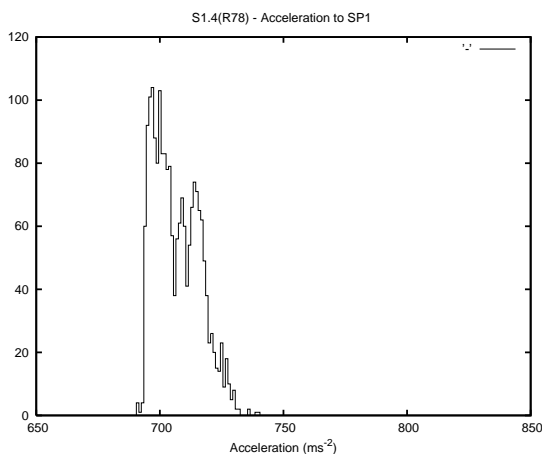

Target Performance Report - S1.4

Report Generated: October 26, 2013,

Last Actuation: 26/10/13 11:35:20

1 Operation Summary

	Last Shift	Total
Actuations:	138.7K	7707.5K
Quadrature Count errors:	0	0
Fiber ADC errors:	0	39
BPS errors (during actuation):	0	12
(R78) Gaps > 3s & < 10s:	1	71
(R78) Gaps > 10s:	2	199
(R78) SP2 Corrections:	66	2032
(R78) Capture Over/Under shoots:	1658/596	309938/46979

2 Mechanical Performance

Starting position for the last 2000 actuations.

Starting position width over time.

Acceleration for the last 2000 actuations.

Acceleration over time. Normalised to a temperature 45C using the temperature data collected by the system.