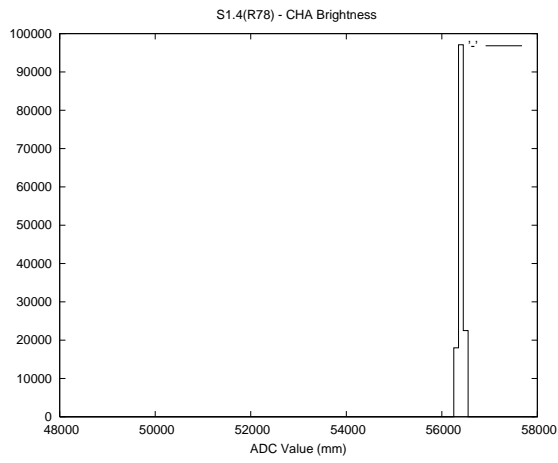

Target Performance Report - S1.4

Report Generated: October 26, 2013,

Last Actuation: 26/10/13 11:35:20

1 Operation Summary

	Last Shift	Total
Actuations:	138.7K	7707.5K
Quadrature Count errors:	0	0
Fiber ADC errors:	0	39
BPS errors (during actuation):	0	12
(R78) Gaps > 3s & < 10s:	1	71
(R78) Gaps > 10s:	2	199
(R78) SP2 Corrections:	66	2032
(R78) Capture Over/Under shoots:	1658/596	309938/46979

2 Mechanical Performance

Starting position for the last 2000 actuations.

Starting position width over time.

Acceleration for the last 2000 actuations.

Acceleration over time. Normalised to a temperature 45C using the temperature data collected by the system.

3 Optical Performance

4 BPS Check