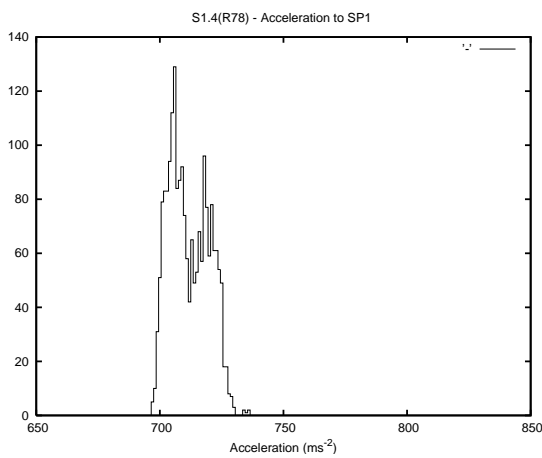

Target Performance Report - S1.4

Report Generated: November 9, 2013,

Last Actuation: 09/11/13 10:35:27

1 Operation Summary

	Last Shift	Total
Actuations:	777.3K	8619.8K
Quadrature Count errors:	0	0
Fiber ADC errors:	0	39
BPS errors (during actuation):	0	12
(R78) Gaps > 3s & < 10s:	1	72
(R78) Gaps > 10s:	6	205
(R78) SP2 Corrections:	313	2387
(R78) Capture Over/Under shoots:	32158/2036	343748/49386

2 Mechanical Performance

Starting position for the last 2000 actuations.

Starting position width over time.

Acceleration for the last 2000 actuations.

Acceleration over time. Normalised to a temperature 45C using the temperature data collected by the system.