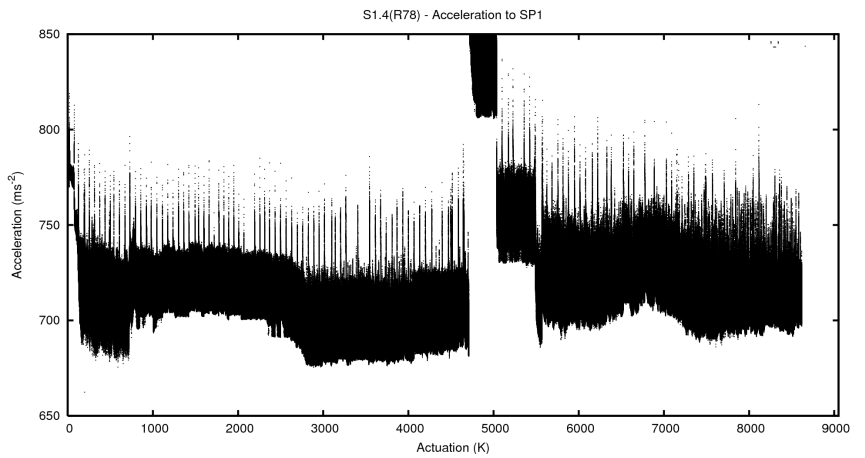

Target Performance Report - S1.4

Report Generated: November 9, 2013,

Last Actuation: 09/11/13 10:35:27

1 Operation Summary

	Last Shift	Total
Actuations:	777.3K	8619.8K
Quadrature Count errors:	0	0
Fiber ADC errors:	0	39
BPS errors (during actuation):	0	12
(R78) Gaps > 3s & < 10s:	1	72
(R78) Gaps > 10s:	6	205
(R78) SP2 Corrections:	313	2387
(R78) Capture Over/Under shoots:	32158/2036	343748/49386

2 Mechanical Performance

Starting position for the last 2000 actuations.

Starting position width over time.

Acceleration for the last 2000 actuations.

Acceleration over time. Normalised to a temperature 45C using the temperature data collected by the system.

3 Optical Performance

4 BPS Check