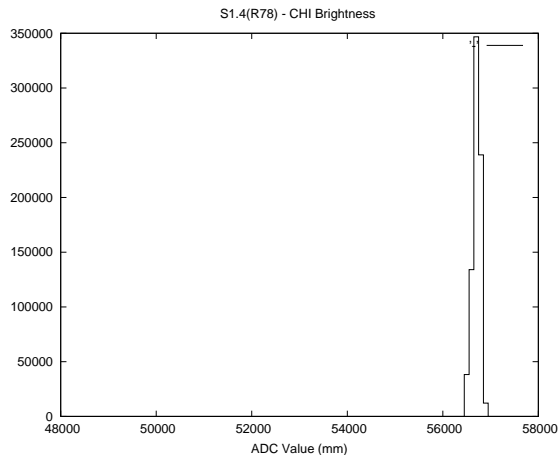

Target Performance Report - S1.4

Report Generated: November 9, 2013,

Last Actuation: 09/11/13 10:35:27

1 Operation Summary

	Last Shift	Total
Actuations:	777.3K	8619.8K
Quadrature Count errors:	0	0
Fiber ADC errors:	0	39
BPS errors (during actuation):	0	12
(R78) Gaps > 3s & < 10s:	1	72
(R78) Gaps > 10s:	6	205
(R78) SP2 Corrections:	313	2387
(R78) Capture Over/Under shoots:	32158/2036	343748/49386

2 Mechanical Performance

Starting position for the last 2000 actuations.

Starting position width over time.

Acceleration for the last 2000 actuations.

Acceleration over time. Normalised to a temperature 45C using the temperature data collected by the system.

3 Optical Performance

4 BPS Check