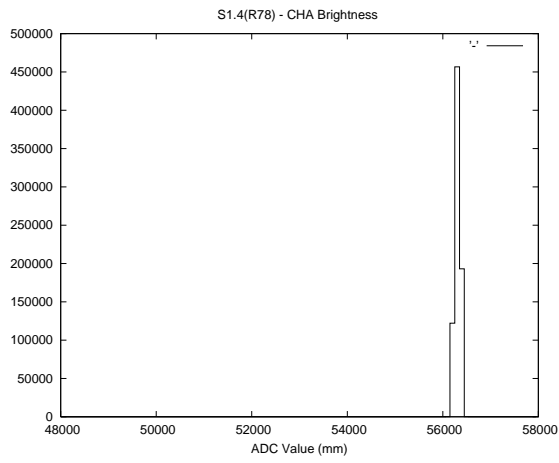

Target Performance Report - S1.4

Report Generated: November 9, 2013,

Last Actuation: 09/11/13 10:35:27

1 Operation Summary

	Last Shift	Total
Actuations:	777.3K	8619.8K
Quadrature Count errors:	0	0
Fiber ADC errors:	0	39
BPS errors (during actuation):	0	12
(R78) Gaps > 3s & < 10s:	1	72
(R78) Gaps > 10s:	6	205
(R78) SP2 Corrections:	313	2387
(R78) Capture Over/Under shoots:	32158/2036	343748/49386

2 Mechanical Performance

Starting position for the last 2000 actuations.

Starting position width over time.

Acceleration for the last 2000 actuations.

Acceleration over time. Normalised to a temperature 45C using the temperature data collected by the system.

3 Optical Performance

4 BPS Check