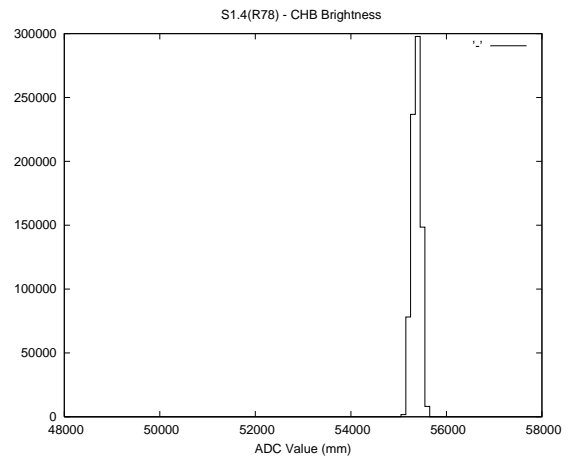

Target Performance Report - S1.4

Report Generated: November 9, 2013,

Last Actuation: 09/11/13 10:35:27

1 Operation Summary

	Last Shift	Total
Actuations:	777.3K	8619.8K
Quadrature Count errors:	0	0
Fiber ADC errors:	0	39
BPS errors (during actuation):	0	12
(R78) Gaps > 3s & < 10s:	1	72
(R78) Gaps > 10s:	6	205
(R78) SP2 Corrections:	313	2387
(R78) Capture Over/Under shoots:	32158/2036	343748/49386

2 Mechanical Performance

Starting position for the last 2000 actuations.

Starting position width over time.

Acceleration for the last 2000 actuations.

Acceleration over time. Normalised to a temperature 45C using the temperature data collected by the system.

3 Optical Performance

4 BPS Check