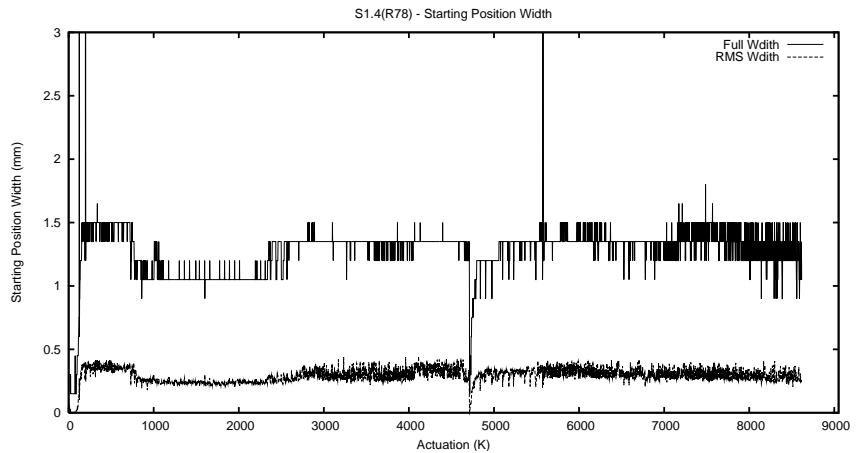

Target Performance Report - S1.4

Report Generated: November 9, 2013,

Last Actuation: 09/11/13 10:35:27

1 Operation Summary

	Last Shift	Total
Actuations:	777.3K	8619.8K
Quadrature Count errors:	0	0
Fiber ADC errors:	0	39
BPS errors (during actuation):	0	12
(R78) Gaps > 3s & < 10s:	1	72
(R78) Gaps > 10s:	6	205
(R78) SP2 Corrections:	313	2387
(R78) Capture Over/Under shoots:	32158/2036	343748/49386

2 Mechanical Performance

Starting position for the last 2000 actuations.

Starting position width over time.

Acceleration for the last 2000 actuations.

Acceleration over time. Normalised to a temperature 45C using the temperature data collected by the system.