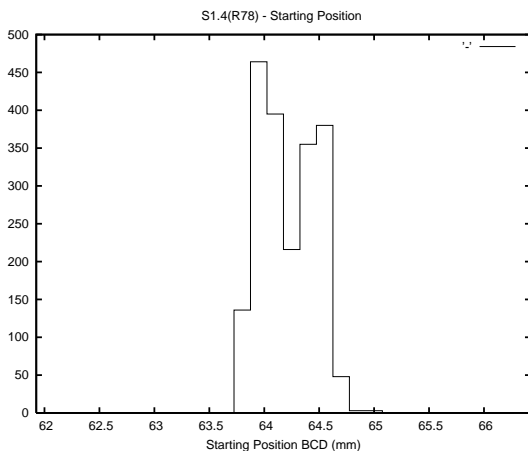

Target Performance Report - S1.4

Report Generated: November 9, 2013,

Last Actuation: 09/11/13 10:35:27

1 Operation Summary

	Last Shift	Total
Actuations:	777.3K	8619.8K
Quadrature Count errors:	0	0
Fiber ADC errors:	0	39
BPS errors (during actuation):	0	12
(R78) Gaps > 3s & < 10s:	1	72
(R78) Gaps > 10s:	6	205
(R78) SP2 Corrections:	313	2387
(R78) Capture Over/Under shoots:	32158/2036	343748/49386

2 Mechanical Performance

Starting position for the last 2000 actuations.

Starting position width over time.

Acceleration for the last 2000 actuations.

Acceleration over time. Normalised to a temperature 45C using the temperature data collected by the system.

3 Optical Performance

4 BPS Check