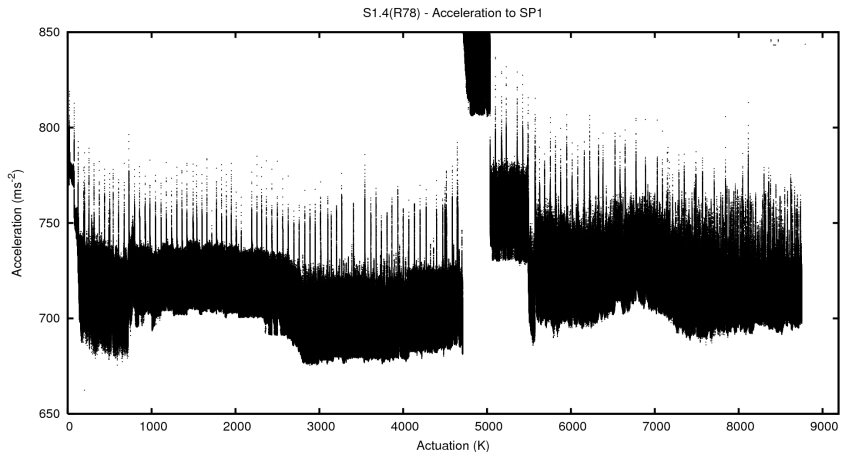

Target Performance Report - S1.4
 Report Generated: November 11, 2013,
 Last Actuation: 11/11/13 10:50:02

1 Operation Summary

	Last Shift	Total
Actuations:	133.4K	8753.3K
Quadrature Count errors:	0	0
Fiber ADC errors:	0	39
BPS errors (during actuation):	0	12
(R78) Gaps > 3s & < 10s:	1	73
(R78) Gaps > 10s:	2	206
(R78) SP2 Corrections:	60	2447
(R78) Capture Over/Under shoots:	8188/366	351936/49752

2 Mechanical Performance

Starting position for the last 2000 actuations.

Starting position width over time.

Acceleration for the last 2000 actuations.

Acceleration over time. Normalised to a temperature 45C using the temperature data collected by the system.

3 Optical Performance

4 BPS Check