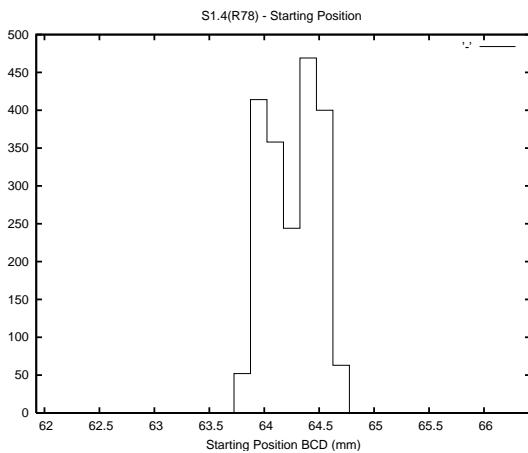

Target Performance Report - S1.4
 Report Generated: November 11, 2013,
 Last Actuation: 11/11/13 10:50:02

1 Operation Summary

	Last Shift	Total
Actuations:	133.4K	8753.3K
Quadrature Count errors:	0	0
Fiber ADC errors:	0	39
BPS errors (during actuation):	0	12
(R78) Gaps > 3s & < 10s:	1	73
(R78) Gaps > 10s:	2	206
(R78) SP2 Corrections:	60	2447
(R78) Capture Over/Under shoots:	8188/366	351936/49752

2 Mechanical Performance

Starting position for the last 2000 actuations.

Starting position width over time.

Acceleration for the last 2000 actuations.

Acceleration over time. Normalised to a temperature 45C using the temperature data collected by the system.

3 Optical Performance

4 BPS Check