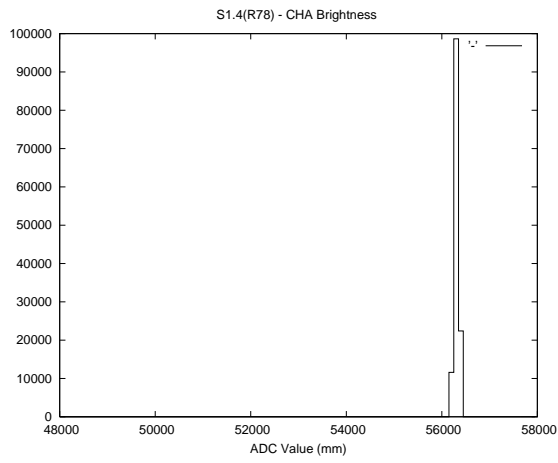

Target Performance Report - S1.4
 Report Generated: November 11, 2013,
 Last Actuation: 11/11/13 10:50:02

1 Operation Summary

	Last Shift	Total
Actuations:	133.4K	8753.3K
Quadrature Count errors:	0	0
Fiber ADC errors:	0	39
BPS errors (during actuation):	0	12
(R78) Gaps > 3s & < 10s:	1	73
(R78) Gaps > 10s:	2	206
(R78) SP2 Corrections:	60	2447
(R78) Capture Over/Under shoots:	8188/366	351936/49752

2 Mechanical Performance

Starting position for the last 2000 actuations.

Starting position width over time.

Acceleration for the last 2000 actuations.

Acceleration over time. Normalised to a temperature 45C using the temperature data collected by the system.

3 Optical Performance

4 BPS Check