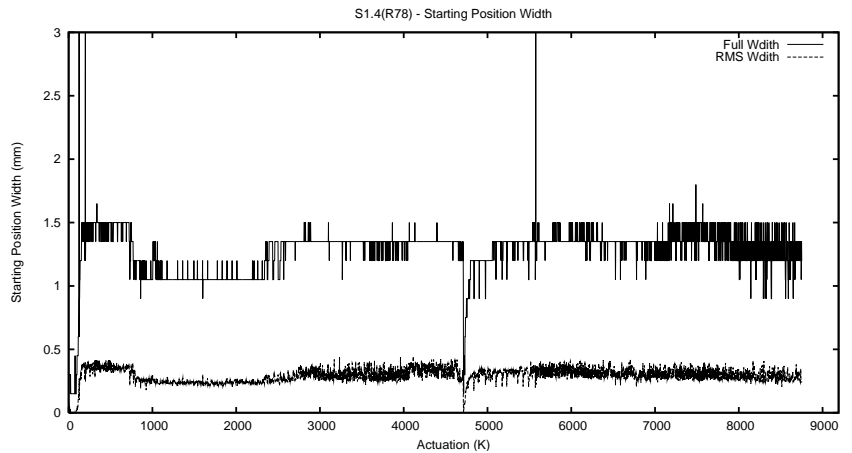

Target Performance Report - S1.4
 Report Generated: November 11, 2013,
 Last Actuation: 11/11/13 10:50:02

1 Operation Summary

	Last Shift	Total
Actuations:	133.4K	8753.3K
Quadrature Count errors:	0	0
Fiber ADC errors:	0	39
BPS errors (during actuation):	0	12
(R78) Gaps > 3s & < 10s:	1	73
(R78) Gaps > 10s:	2	206
(R78) SP2 Corrections:	60	2447
(R78) Capture Over/Under shoots:	8188/366	351936/49752

2 Mechanical Performance

Starting position for the last 2000 actuations.

Starting position width over time.

Acceleration for the last 2000 actuations.

Acceleration over time. Normalised to a temperature 45C using the temperature data collected by the system.