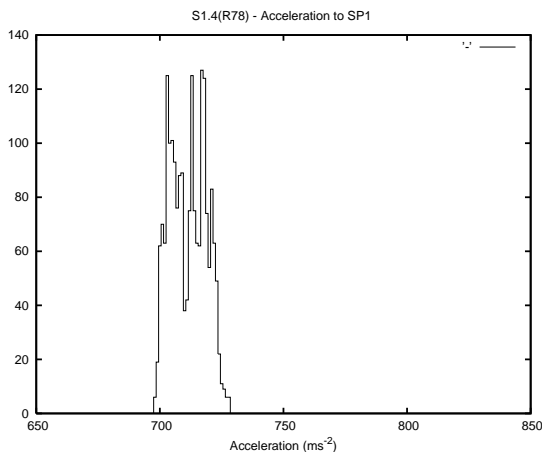

Target Performance Report - S1.4
 Report Generated: November 11, 2013,
 Last Actuation: 11/11/13 10:50:02

1 Operation Summary

	Last Shift	Total
Actuations:	133.4K	8753.3K
Quadrature Count errors:	0	0
Fiber ADC errors:	0	39
BPS errors (during actuation):	0	12
(R78) Gaps > 3s & < 10s:	1	73
(R78) Gaps > 10s:	2	206
(R78) SP2 Corrections:	60	2447
(R78) Capture Over/Under shoots:	8188/366	351936/49752

2 Mechanical Performance

Starting position for the last 2000 actuations.

Starting position width over time.

Acceleration for the last 2000 actuations.

Acceleration over time. Normalised to a temperature 45C using the temperature data collected by the system.

3 Optical Performance

4 BPS Check