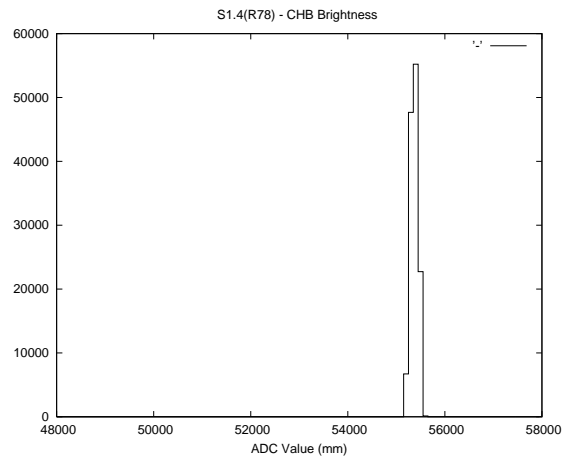

Target Performance Report - S1.4
 Report Generated: November 11, 2013,
 Last Actuation: 11/11/13 10:50:02

1 Operation Summary

	Last Shift	Total
Actuations:	133.4K	8753.3K
Quadrature Count errors:	0	0
Fiber ADC errors:	0	39
BPS errors (during actuation):	0	12
(R78) Gaps > 3s & < 10s:	1	73
(R78) Gaps > 10s:	2	206
(R78) SP2 Corrections:	60	2447
(R78) Capture Over/Under shoots:	8188/366	351936/49752

2 Mechanical Performance

Starting position for the last 2000 actuations.

Starting position width over time.

Acceleration for the last 2000 actuations.

Acceleration over time. Normalised to a temperature 45C using the temperature data collected by the system.

3 Optical Performance

4 BPS Check