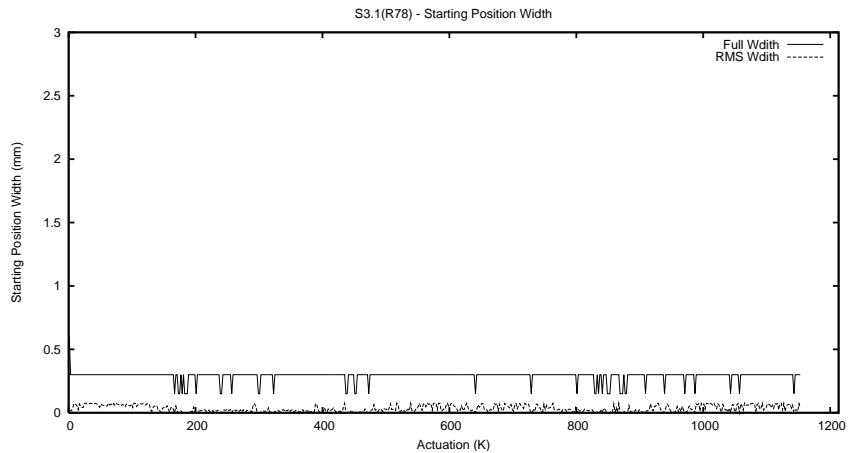

Target Performance Report - S3.1

Report Generated: February 8, 2015,

Last Actuation: 08/02/15 11:02:48

1 Operation Summary

	Last Shift	Total
Actuations:	272.3K	1155.5K
Quadrature Count errors:	0	0
Fiber ADC errors:	0	0
BPS errors (during actuation):	0	0
(R78) Gaps > 3s & < 10s:	0	1
(R78) Gaps > 10s:	2	14
(R78) SP2 Corrections:	0	0
(R78) Capture Over/Under shoots:	0/0	285/83

2 Mechanical Performance

Starting position for the last 2000 actuations.

Starting position width over time.

Acceleration for the last 2000 actuations.

Acceleration over time. Normalised to a temperature 45C using the temperature data collected by the system.