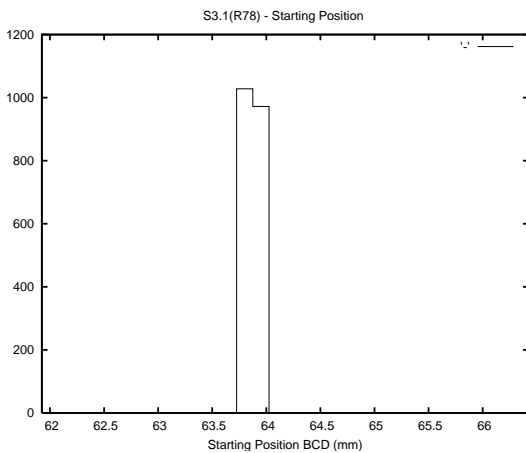

Target Performance Report - S3.1

Report Generated: February 8, 2015,

Last Actuation: 08/02/15 11:02:48

1 Operation Summary

	Last Shift	Total
Actuations:	272.3K	1155.5K
Quadrature Count errors:	0	0
Fiber ADC errors:	0	0
BPS errors (during actuation):	0	0
(R78) Gaps > 3s & < 10s:	0	1
(R78) Gaps > 10s:	2	14
(R78) SP2 Corrections:	0	0
(R78) Capture Over/Under shoots:	0/0	285/83

2 Mechanical Performance

Starting position for the last 2000 actuations.

Starting position width over time.

Acceleration for the last 2000 actuations.

Acceleration over time. Normalised to a temperature 45C using the temperature data collected by the system.

3 Optical Performance

4 BPS Check