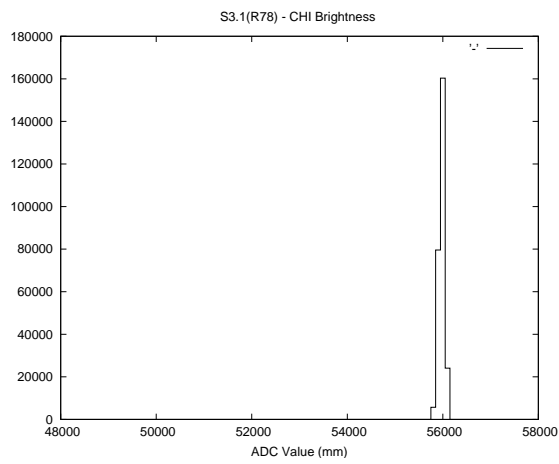

2 Mechanical Performance

Starting position for the last 2000 actuations.

Starting position width over time.

Acceleration for the last 2000 actuations.

Acceleration over time. Normalised to a temperature 45C using the temperature data collected by the system.

3 Optical Performance

4 BPS Check