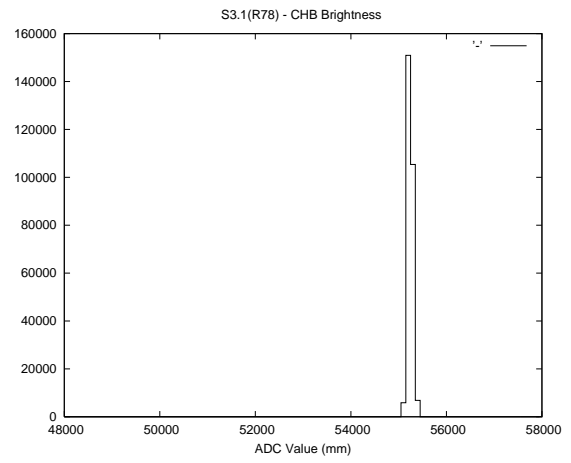

Target Performance Report - S3.1

Report Generated: February 8, 2015,

Last Actuation: 08/02/15 11:02:48

1 Operation Summary

	Last Shift	Total
Actuations:	272.3K	1155.5K
Quadrature Count errors:	0	0
Fiber ADC errors:	0	0
BPS errors (during actuation):	0	0
(R78) Gaps > 3s & < 10s:	0	1
(R78) Gaps > 10s:	2	14
(R78) SP2 Corrections:	0	0
(R78) Capture Over/Under shoots:	0/0	285/83

2 Mechanical Performance

Starting position for the last 2000 actuations.

Starting position width over time.

Acceleration for the last 2000 actuations.

Acceleration over time. Normalised to a temperature 45C using the temperature data collected by the system.

3 Optical Performance

4 BPS Check