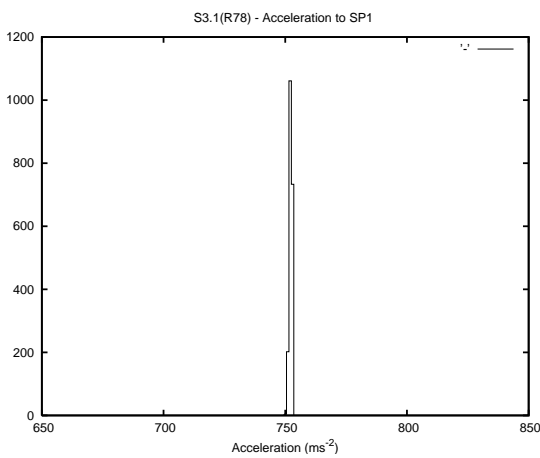

Target Performance Report - S3.1

Report Generated: February 8, 2015,

Last Actuation: 08/02/15 11:02:48

1 Operation Summary

	Last Shift	Total
Actuations:	272.3K	1155.5K
Quadrature Count errors:	0	0
Fiber ADC errors:	0	0
BPS errors (during actuation):	0	0
(R78) Gaps > 3s & < 10s:	0	1
(R78) Gaps > 10s:	2	14
(R78) SP2 Corrections:	0	0
(R78) Capture Over/Under shoots:	0/0	285/83

2 Mechanical Performance

Starting position for the last 2000 actuations.

Starting position width over time.

Acceleration for the last 2000 actuations.

Acceleration over time. Normalised to a temperature 45C using the temperature data collected by the system.