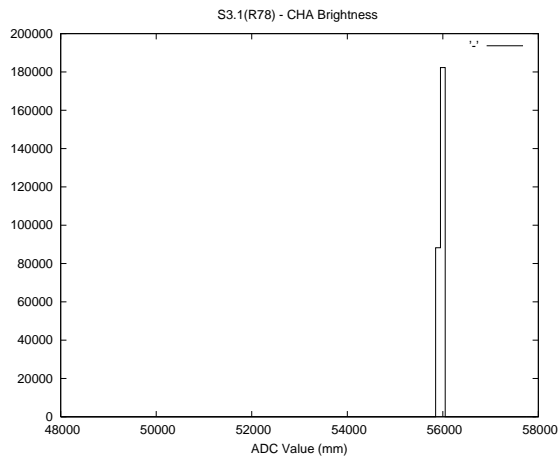

2 Mechanical Performance

Starting position for the last 2000 actuations.

Starting position width over time.

Acceleration for the last 2000 actuations.

Acceleration over time. Normalised to a temperature 45C using the temperature data collected by the system.

3 Optical Performance

4 BPS Check