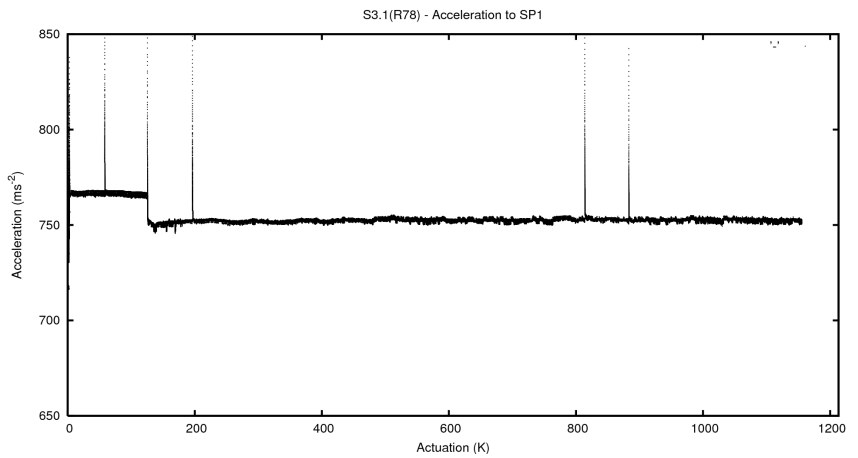

Target Performance Report - S3.1

Report Generated: February 8, 2015,

Last Actuation: 08/02/15 11:02:48

1 Operation Summary

	Last Shift	Total
Actuations:	272.3K	1155.5K
Quadrature Count errors:	0	0
Fiber ADC errors:	0	0
BPS errors (during actuation):	0	0
(R78) Gaps > 3s & < 10s:	0	1
(R78) Gaps > 10s:	2	14
(R78) SP2 Corrections:	0	0
(R78) Capture Over/Under shoots:	0/0	285/83

2 Mechanical Performance

Starting position for the last 2000 actuations.

Starting position width over time.

Acceleration for the last 2000 actuations.

Acceleration over time. Normalised to a temperature 45C using the temperature data collected by the system.