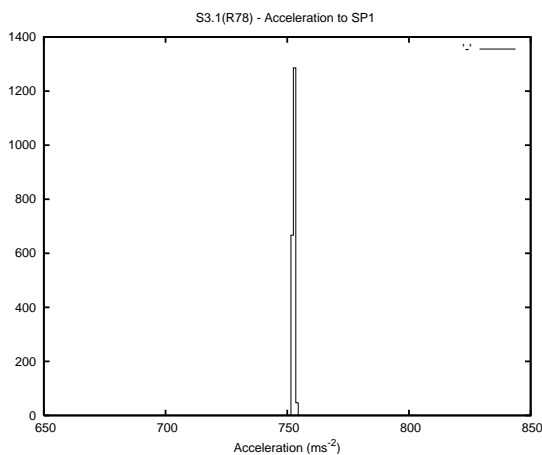

## 1 Operation Summary

	Last Shift	Total
Actuations:	68.5K	1824.0K
Quadrature Count errors:	0	0
Fiber ADC errors:	0	0
BPS errors (during actuation):	0	0
(R78) Gaps > 3s & < 10s:	0	1
(R78) Gaps > 10s:	2	22
(R78) SP2 Corrections:	0	0
(R78) Capture Over/Under shoots:	0/0	285/83

## 2 Mechanical Performance

Starting position for the last 2000 actuations.

Starting position width over time.

Acceleration for the last 2000 actuations.

Acceleration over time. Normalised to a temperature 45C using the temperature data collected by the system.