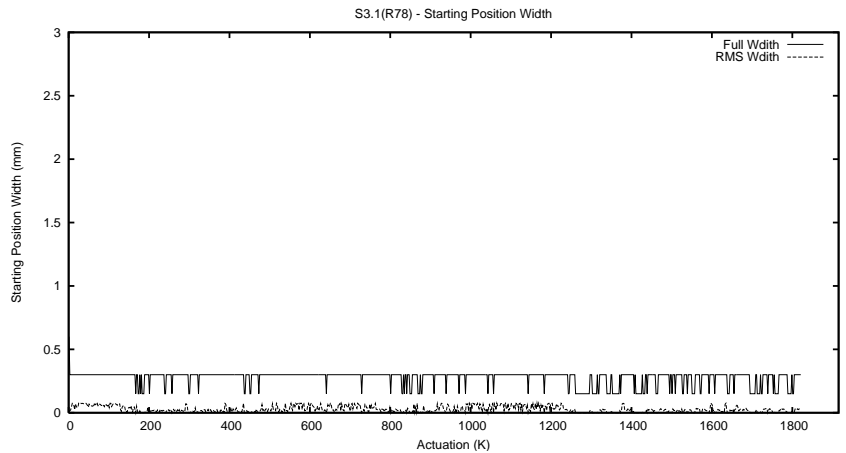

## 1 Operation Summary

	Last Shift	Total
Actuations:	68.5K	1824.0K
Quadrature Count errors:	0	0
Fiber ADC errors:	0	0
BPS errors (during actuation):	0	0
(R78) Gaps > 3s & < 10s:	0	1
(R78) Gaps > 10s:	2	22
(R78) SP2 Corrections:	0	0
(R78) Capture Over/Under shoots:	0/0	285/83

## 2 Mechanical Performance

Starting position for the last 2000 actuations.

Starting position width over time.

Acceleration for the last 2000 actuations.

Acceleration over time. Normalised to a temperature 45C using the temperature data collected by the system.