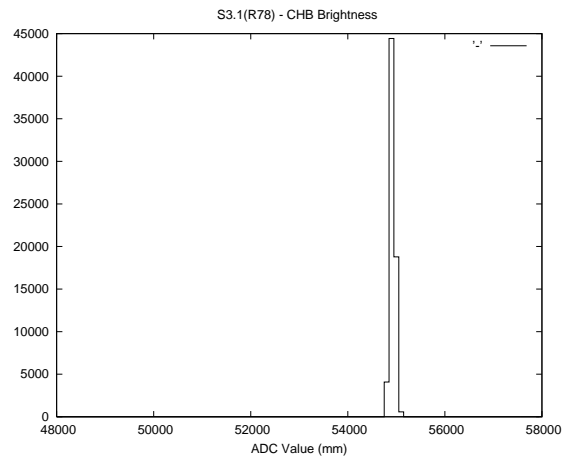

## 2 Mechanical Performance

Starting position for the last 2000 actuations.

Starting position width over time.

Acceleration for the last 2000 actuations.

Acceleration over time. Normalised to a temperature 45C using the temperature data collected by the system.

### 3 Optical Performance