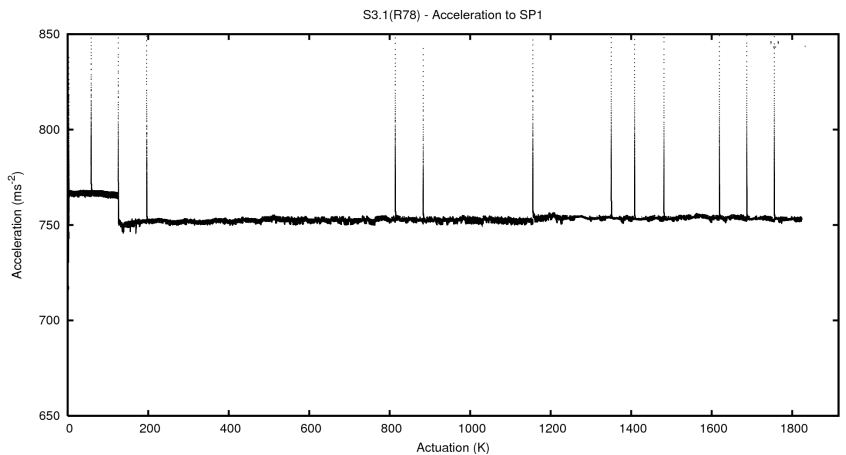

## 1 Operation Summary

	Last Shift	Total
Actuations:	68.5K	1824.0K
Quadrature Count errors:	0	0
Fiber ADC errors:	0	0
BPS errors (during actuation):	0	0
(R78) Gaps > 3s & < 10s:	0	1
(R78) Gaps > 10s:	2	22
(R78) SP2 Corrections:	0	0
(R78) Capture Over/Under shoots:	0/0	285/83

## 2 Mechanical Performance

Starting position for the last 2000 actuations.

Starting position width over time.

Acceleration for the last 2000 actuations.

Acceleration over time. Normalised to a temperature 45C using the temperature data collected by the system.