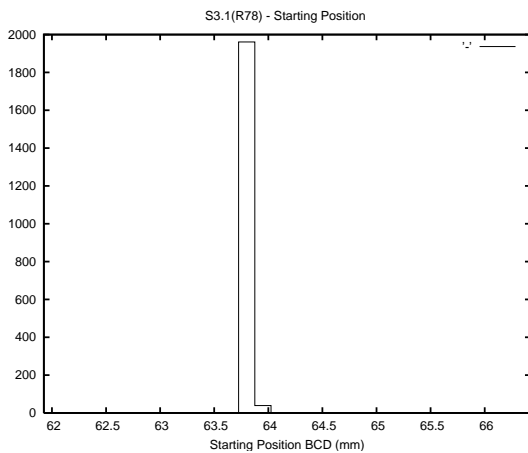

## 1 Operation Summary

	Last Shift	Total
Actuations:	68.5K	1824.0K
Quadrature Count errors:	0	0
Fiber ADC errors:	0	0
BPS errors (during actuation):	0	0
(R78) Gaps > 3s & < 10s:	0	1
(R78) Gaps > 10s:	2	22
(R78) SP2 Corrections:	0	0
(R78) Capture Over/Under shoots:	0/0	285/83

## 2 Mechanical Performance

Starting position for the last 2000 actuations.

Starting position width over time.

Acceleration for the last 2000 actuations.

Acceleration over time. Normalised to a temperature 45C using the temperature data collected by the system.