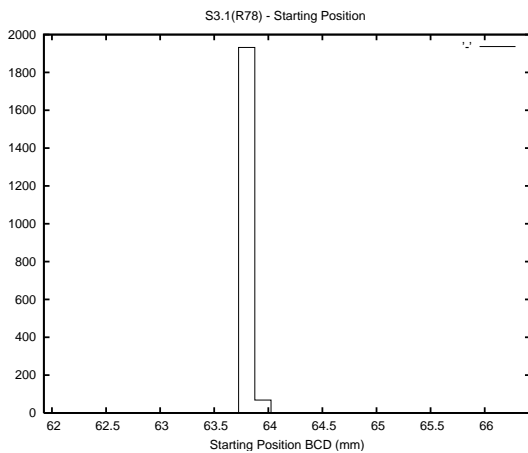

## 1 Operation Summary

	Last Shift	Total
Actuations:	68.2K	2750.3K
Quadrature Count errors:	0	0
Fiber ADC errors:	0	0
BPS errors (during actuation):	0	0
(R78) Gaps > 3s & < 10s:	0	4912
(R78) Gaps > 10s:	2	857
(R78) SP2 Corrections:	0	726
(R78) Capture Over/Under shoots:	0/0	8027/16443

## 2 Mechanical Performance

Starting position for the last 2000 actuations.

Starting position width over time.

Acceleration for the last 2000 actuations.

Acceleration over time. Normalised to a temperature 45C using the temperature data collected by the system.