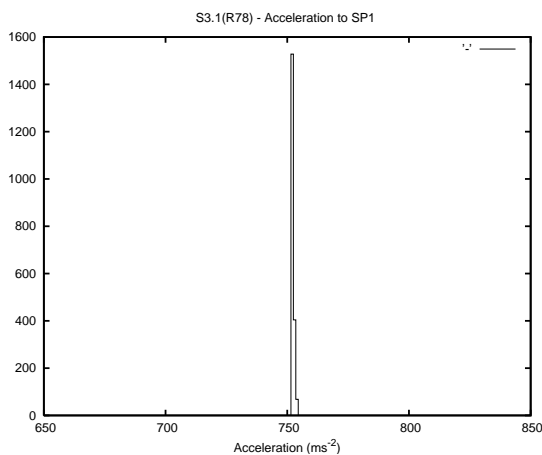

## 1 Operation Summary

	Last Shift	Total
Actuations:	68.2K	2750.3K
Quadrature Count errors:	0	0
Fiber ADC errors:	0	0
BPS errors (during actuation):	0	0
(R78) Gaps > 3s & < 10s:	0	4912
(R78) Gaps > 10s:	2	857
(R78) SP2 Corrections:	0	726
(R78) Capture Over/Under shoots:	0/0	8027/16443

## 2 Mechanical Performance

Starting position for the last 2000 actuations.

Starting position width over time.

Acceleration for the last 2000 actuations.

Acceleration over time. Normalised to a temperature 45C using the temperature data collected by the system.