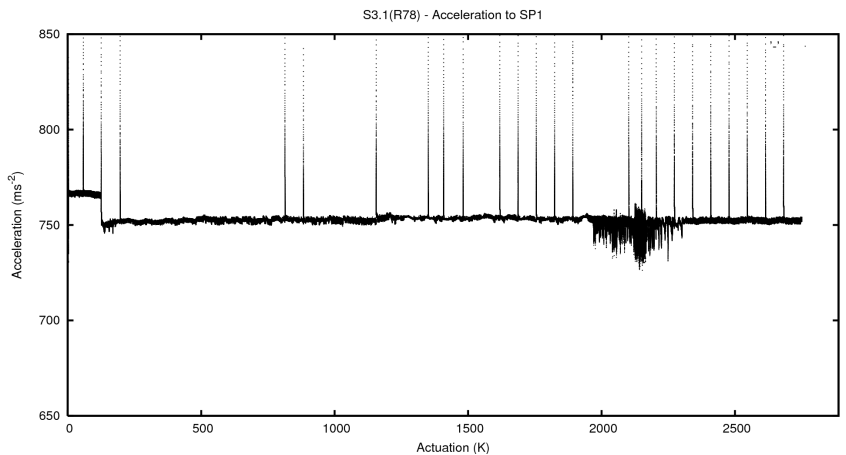

## 2 Mechanical Performance

Starting position for the last 2000 actuations.

Starting position width over time.

Acceleration for the last 2000 actuations.

Acceleration over time. Normalised to a temperature 45C using the temperature data collected by the system.

### 3 Optical Performance