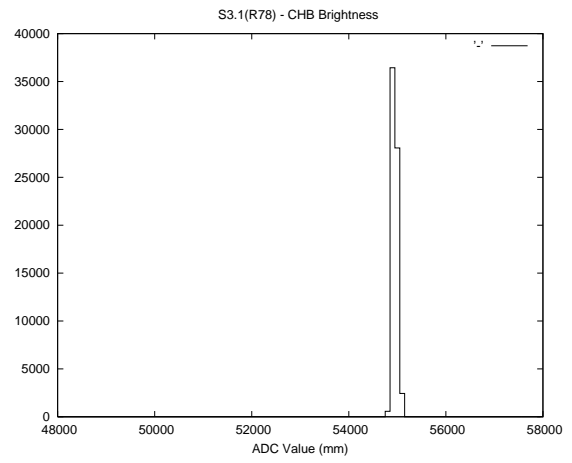

## 2 Mechanical Performance

Starting position for the last 2000 actuations.

Starting position width over time.

Acceleration for the last 2000 actuations.

Acceleration over time. Normalised to a temperature 45C using the temperature data collected by the system.

### 3 Optical Performance