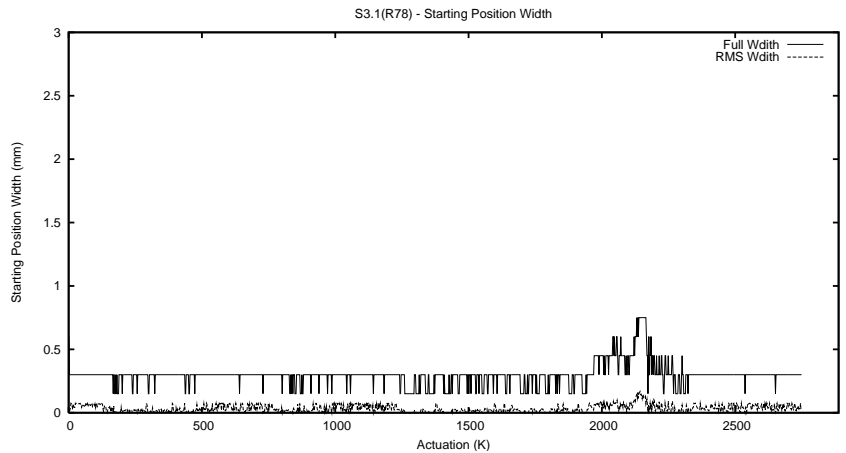

## 1 Operation Summary

	Last Shift	Total
Actuations:	68.2K	2750.3K
Quadrature Count errors:	0	0
Fiber ADC errors:	0	0
BPS errors (during actuation):	0	0
(R78) Gaps > 3s & < 10s:	0	4912
(R78) Gaps > 10s:	2	857
(R78) SP2 Corrections:	0	726
(R78) Capture Over/Under shoots:	0/0	8027/16443

## 2 Mechanical Performance

Starting position for the last 2000 actuations.

Starting position width over time.

Acceleration for the last 2000 actuations.

Acceleration over time. Normalised to a temperature 45C using the temperature data collected by the system.