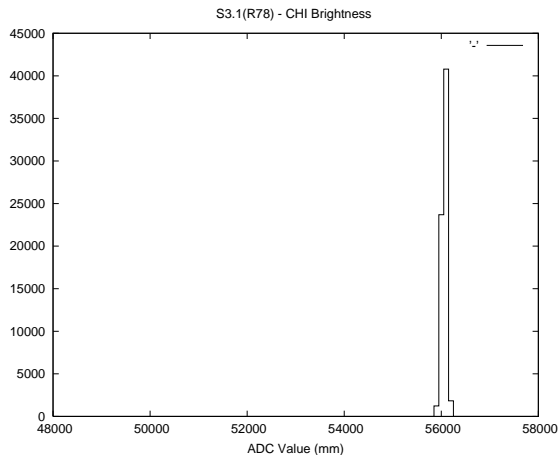

## 2 Mechanical Performance

Starting position for the last 2000 actuations.

Starting position width over time.

Acceleration for the last 2000 actuations.

Acceleration over time. Normalised to a temperature 45C using the temperature data collected by the system.

### 3 Optical Performance