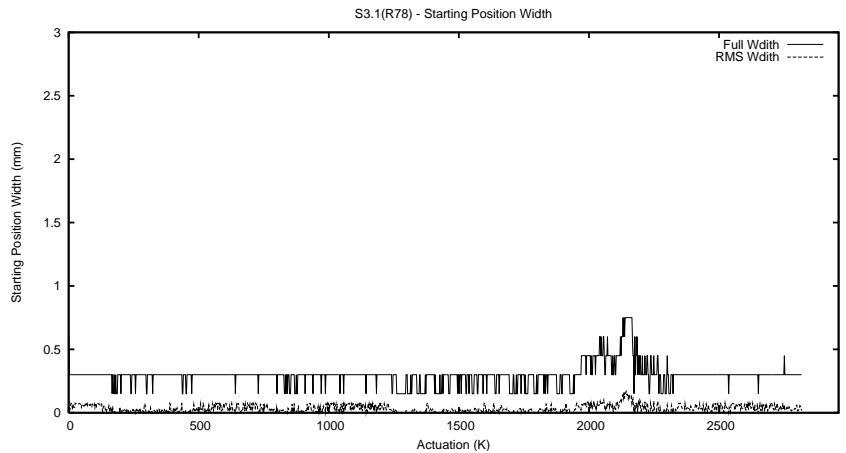

## 1 Operation Summary

	Last Shift	Total
Actuations:	68.2K	2818.6K
Quadrature Count errors:	0	0
Fiber ADC errors:	0	0
BPS errors (during actuation):	0	0
(R78) Gaps > 3s & < 10s:	0	4912
(R78) Gaps > 10s:	2	858
(R78) SP2 Corrections:	0	726
(R78) Capture Over/Under shoots:	0/0	8027/16443

## 2 Mechanical Performance

Starting position for the last 2000 actuations.

Starting position width over time.

Acceleration for the last 2000 actuations.

Acceleration over time. Normalised to a temperature 45C using the temperature data collected by the system.