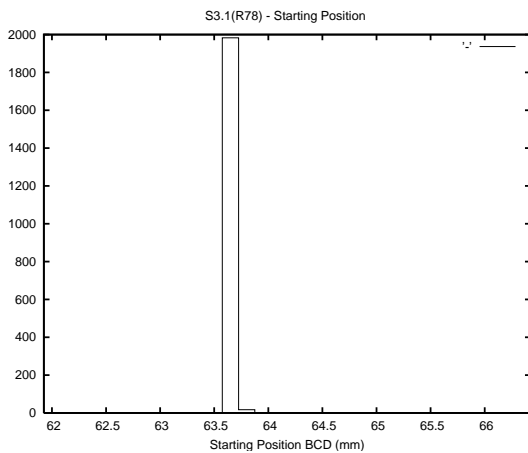

## 1 Operation Summary

	Last Shift	Total
Actuations:	68.2K	2818.6K
Quadrature Count errors:	0	0
Fiber ADC errors:	0	0
BPS errors (during actuation):	0	0
(R78) Gaps > 3s & < 10s:	0	4912
(R78) Gaps > 10s:	2	858
(R78) SP2 Corrections:	0	726
(R78) Capture Over/Under shoots:	0/0	8027/16443

## 2 Mechanical Performance

Starting position for the last 2000 actuations.

Starting position width over time.

Acceleration for the last 2000 actuations.

Acceleration over time. Normalised to a temperature 45C using the temperature data collected by the system.