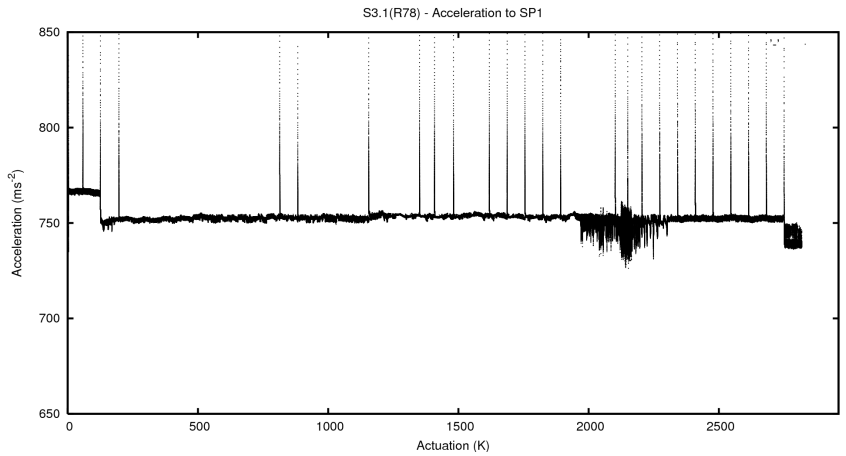

## 2 Mechanical Performance

Starting position for the last 2000 actuations.

Starting position width over time.

Acceleration for the last 2000 actuations.

Acceleration over time. Normalised to a temperature 45C using the temperature data collected by the system.

### 3 Optical Performance