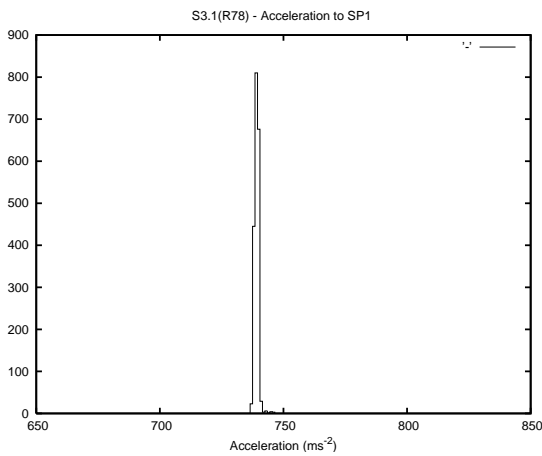

## 1 Operation Summary

	Last Shift	Total
Actuations:	68.2K	2818.6K
Quadrature Count errors:	0	0
Fiber ADC errors:	0	0
BPS errors (during actuation):	0	0
(R78) Gaps > 3s & < 10s:	0	4912
(R78) Gaps > 10s:	2	858
(R78) SP2 Corrections:	0	726
(R78) Capture Over/Under shoots:	0/0	8027/16443

## 2 Mechanical Performance

Starting position for the last 2000 actuations.

Starting position width over time.

Acceleration for the last 2000 actuations.

Acceleration over time. Normalised to a temperature 45C using the temperature data collected by the system.