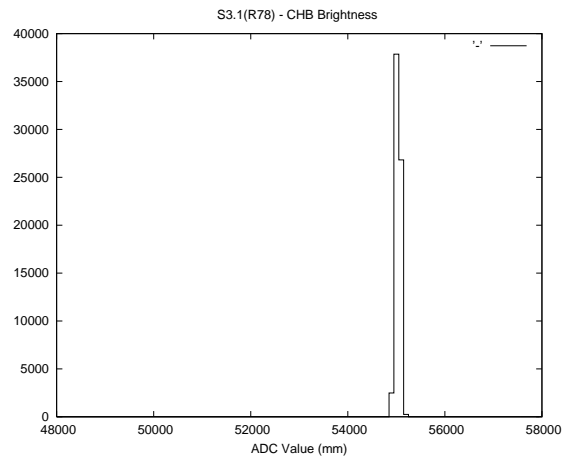

## 2 Mechanical Performance

Starting position for the last 2000 actuations.

Starting position width over time.

Acceleration for the last 2000 actuations.

Acceleration over time. Normalised to a temperature 45C using the temperature data collected by the system.

### 3 Optical Performance