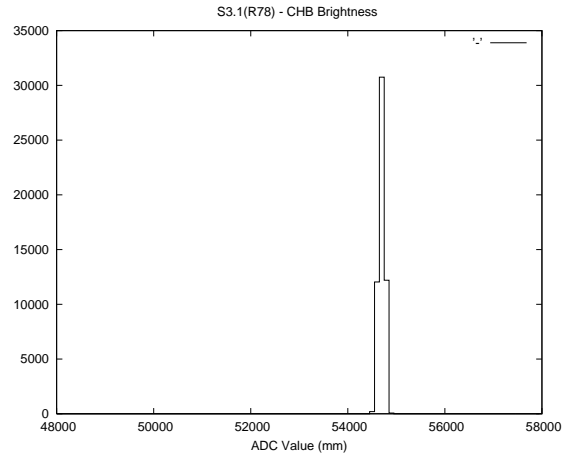

## 2 Mechanical Performance

Starting position for the last 2000 actuations.

Starting position width over time.

Acceleration for the last 2000 actuations.

Acceleration over time. Normalised to a temperature 45C using the temperature data collected by the system.

### 3 Optical Performance