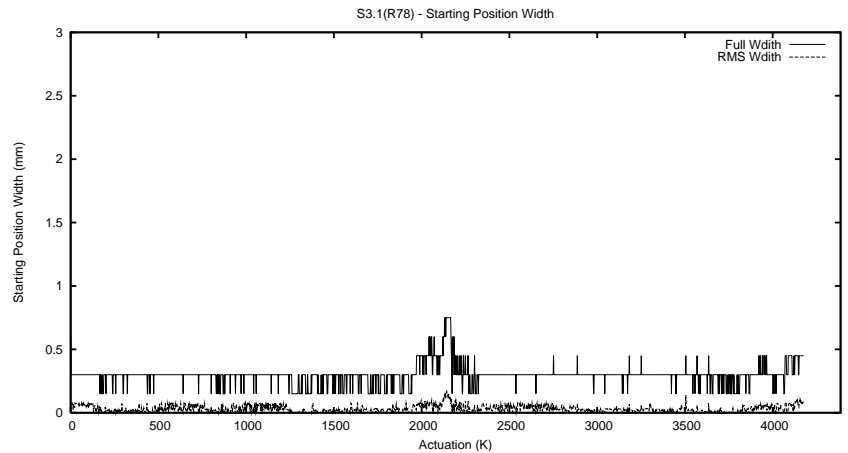

## 1 Operation Summary

	Last Shift	Total
Actuations:	55.9K	4177.8K
Quadrature Count errors:	0	0
Fiber ADC errors:	0	0
BPS errors (during actuation):	0	0
(R78) Gaps > 3s & < 10s:	0	4912
(R78) Gaps > 10s:	2	883
(R78) SP2 Corrections:	0	726
(R78) Capture Over/Under shoots:	0/0	8027/16443

## 2 Mechanical Performance

Starting position for the last 2000 actuations.

Starting position width over time.

Acceleration for the last 2000 actuations.

Acceleration over time. Normalised to a temperature 45C using the temperature data collected by the system.