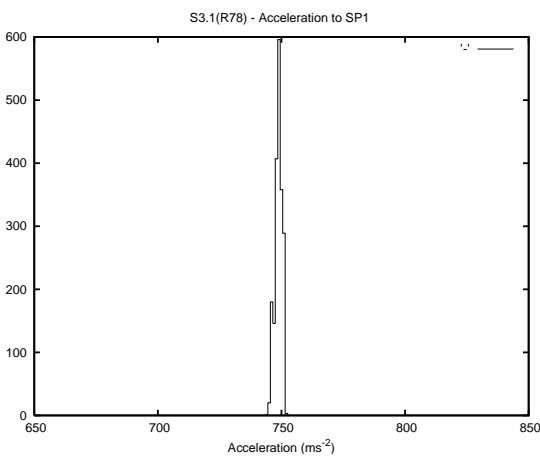

## 1 Operation Summary

	Last Shift	Total
Actuations:	55.9K	4177.8K
Quadrature Count errors:	0	0
Fiber ADC errors:	0	0
BPS errors (during actuation):	0	0
(R78) Gaps > 3s & < 10s:	0	4912
(R78) Gaps > 10s:	2	883
(R78) SP2 Corrections:	0	726
(R78) Capture Over/Under shoots:	0/0	8027/16443

## 2 Mechanical Performance

Starting position for the last 2000 actuations.

Starting position width over time.

Acceleration for the last 2000 actuations.

Acceleration over time. Normalised to a temperature 45C using the temperature data collected by the system.