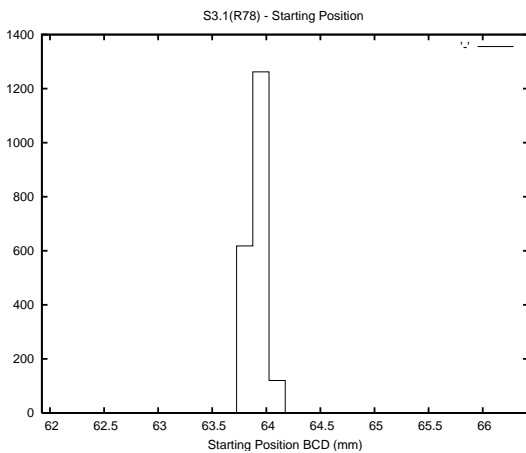

## 1 Operation Summary

	Last Shift	Total
Actuations:	55.9K	4177.8K
Quadrature Count errors:	0	0
Fiber ADC errors:	0	0
BPS errors (during actuation):	0	0
(R78) Gaps > 3s & < 10s:	0	4912
(R78) Gaps > 10s:	2	883
(R78) SP2 Corrections:	0	726
(R78) Capture Over/Under shoots:	0/0	8027/16443

## 2 Mechanical Performance

Starting position for the last 2000 actuations.

Starting position width over time.

Acceleration for the last 2000 actuations.

Acceleration over time. Normalised to a temperature 45C using the temperature data collected by the system.