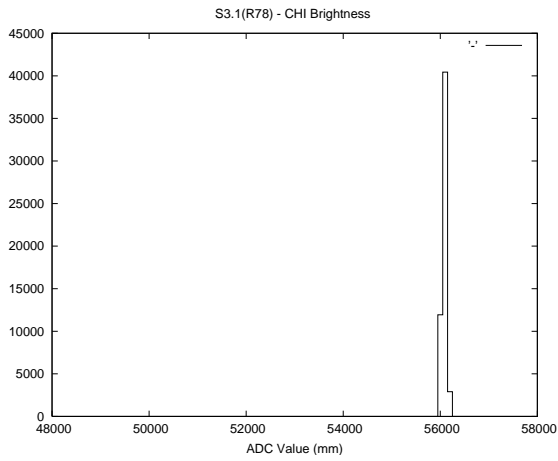

## 2 Mechanical Performance

Starting position for the last 2000 actuations.

Starting position width over time.

Acceleration for the last 2000 actuations.

Acceleration over time. Normalised to a temperature 45C using the temperature data collected by the system.

### 3 Optical Performance