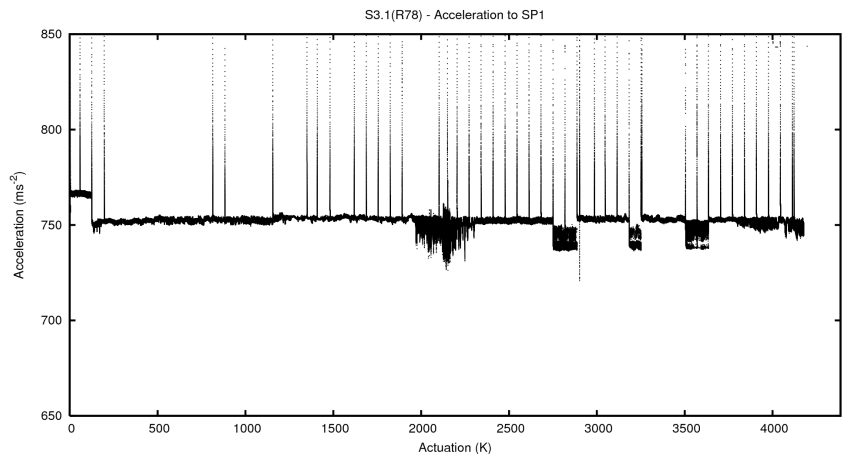

## 2 Mechanical Performance

Starting position for the last 2000 actuations.

Starting position width over time.

Acceleration for the last 2000 actuations.

Acceleration over time. Normalised to a temperature 45C using the temperature data collected by the system.

### 3 Optical Performance