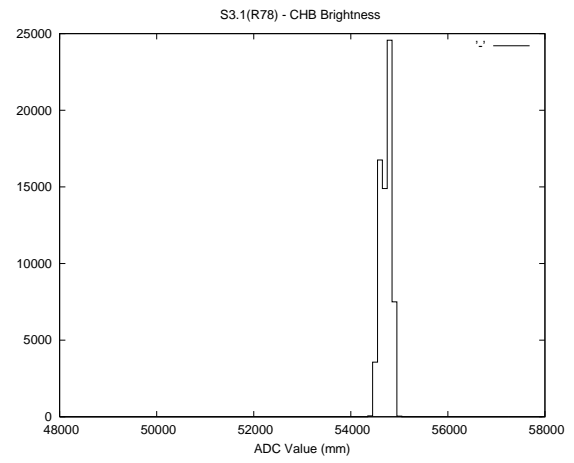

## 2 Mechanical Performance

Starting position for the last 2000 actuations.

Starting position width over time.

Acceleration for the last 2000 actuations.

Acceleration over time. Normalised to a temperature 45C using the temperature data collected by the system.

### 3 Optical Performance