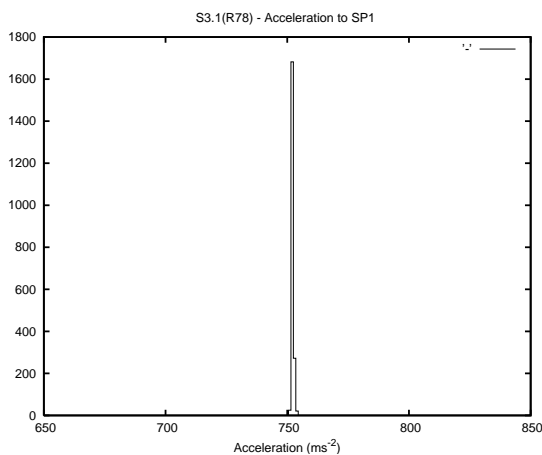

## 1 Operation Summary

	Last Shift	Total
Actuations:	68.2K	5197.2K
Quadrature Count errors:	0	0
Fiber ADC errors:	0	0
BPS errors (during actuation):	0	0
(R78) Gaps > 3s & < 10s:	0	4912
(R78) Gaps > 10s:	2	900
(R78) SP2 Corrections:	0	726
(R78) Capture Over/Under shoots:	0/0	8027/16443

## 2 Mechanical Performance

Starting position for the last 2000 actuations.

Starting position width over time.

Acceleration for the last 2000 actuations.

Acceleration over time. Normalised to a temperature 45C using the temperature data collected by the system.