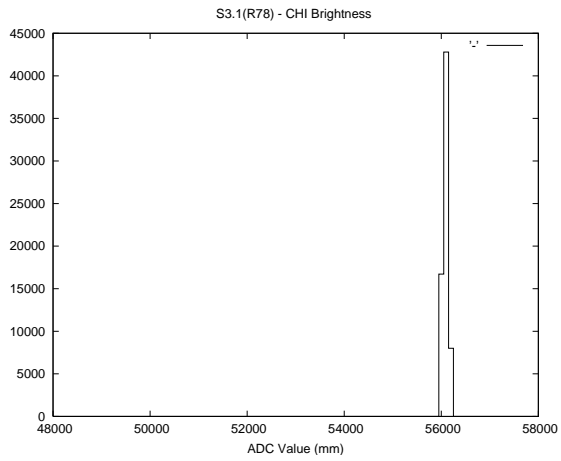

## 2 Mechanical Performance

Starting position for the last 2000 actuations.

Starting position width over time.

Acceleration for the last 2000 actuations.

Acceleration over time. Normalised to a temperature 45C using the temperature data collected by the system.

### 3 Optical Performance