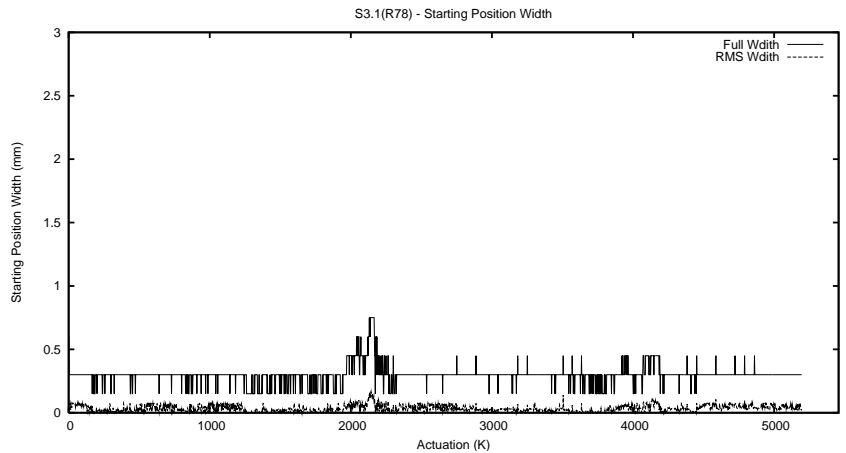

## 1 Operation Summary

	Last Shift	Total
Actuations:	68.2K	5197.2K
Quadrature Count errors:	0	0
Fiber ADC errors:	0	0
BPS errors (during actuation):	0	0
(R78) Gaps > 3s & < 10s:	0	4912
(R78) Gaps > 10s:	2	900
(R78) SP2 Corrections:	0	726
(R78) Capture Over/Under shoots:	0/0	8027/16443

## 2 Mechanical Performance

Starting position for the last 2000 actuations.

Starting position width over time.

Acceleration for the last 2000 actuations.

Acceleration over time. Normalised to a temperature 45C using the temperature data collected by the system.