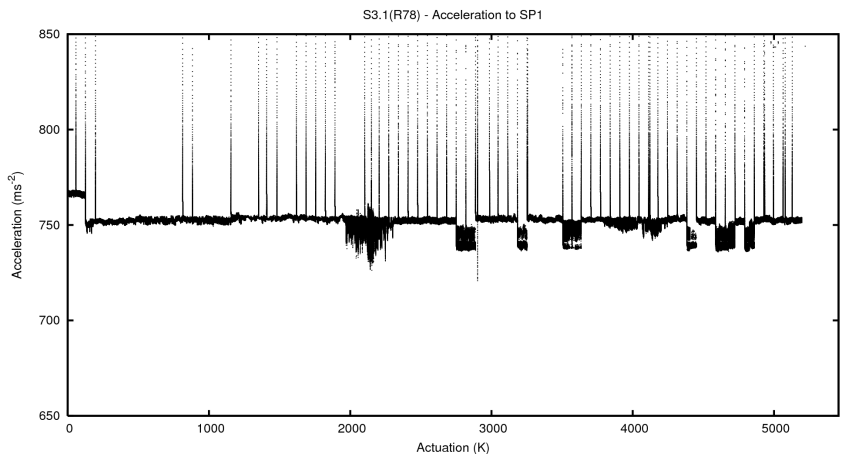

## 2 Mechanical Performance

Starting position for the last 2000 actuations.

Starting position width over time.

Acceleration for the last 2000 actuations.

Acceleration over time. Normalised to a temperature 45C using the temperature data collected by the system.

### 3 Optical Performance