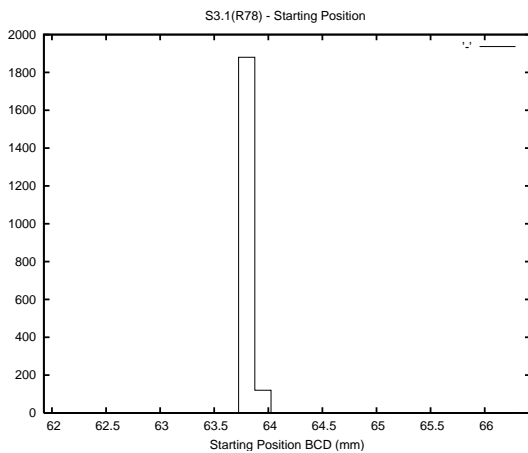

## 1 Operation Summary

	Last Shift	Total
Actuations:	68.2K	5197.2K
Quadrature Count errors:	0	0
Fiber ADC errors:	0	0
BPS errors (during actuation):	0	0
(R78) Gaps > 3s & < 10s:	0	4912
(R78) Gaps > 10s:	2	900
(R78) SP2 Corrections:	0	726
(R78) Capture Over/Under shoots:	0/0	8027/16443

## 2 Mechanical Performance

Starting position for the last 2000 actuations.

Starting position width over time.

Acceleration for the last 2000 actuations.

Acceleration over time. Normalised to a temperature 45C using the temperature data collected by the system.