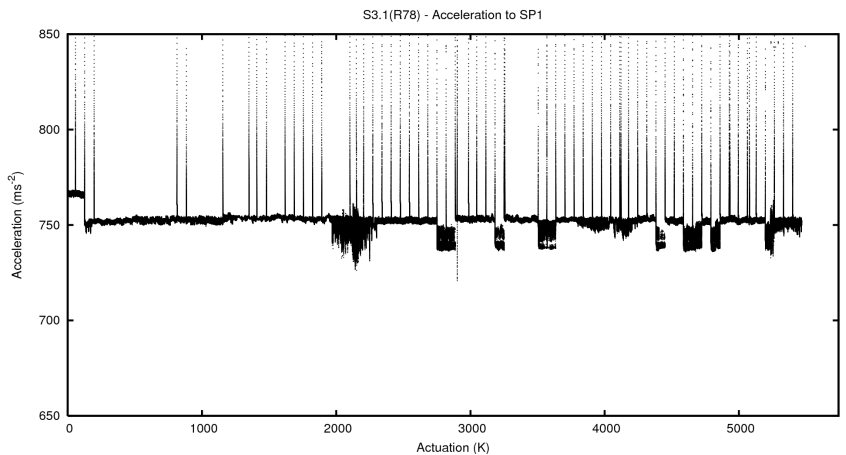

Target Performance Report - S3.1

Report Generated: May 14, 2015,

Last Actuation: 14/05/15 09:59:02

1 Operation Summary

	Last Shift	Total
Actuations:	68.2K	5469.1K
Quadrature Count errors:	0	0
Fiber ADC errors:	0	0
BPS errors (during actuation):	0	0
(R78) Gaps > 3s & < 10s:	0	5019
(R78) Gaps > 10s:	2	925
(R78) SP2 Corrections:	0	838
(R78) Capture Over/Under shoots:	2/0	8586/17743

2 Mechanical Performance

Starting position for the last 2000 actuations.

Starting position width over time.

Acceleration for the last 2000 actuations.

Acceleration over time. Normalised to a temperature 45C using the temperature data collected by the system.

3 Optical Performance

4 BPS Check