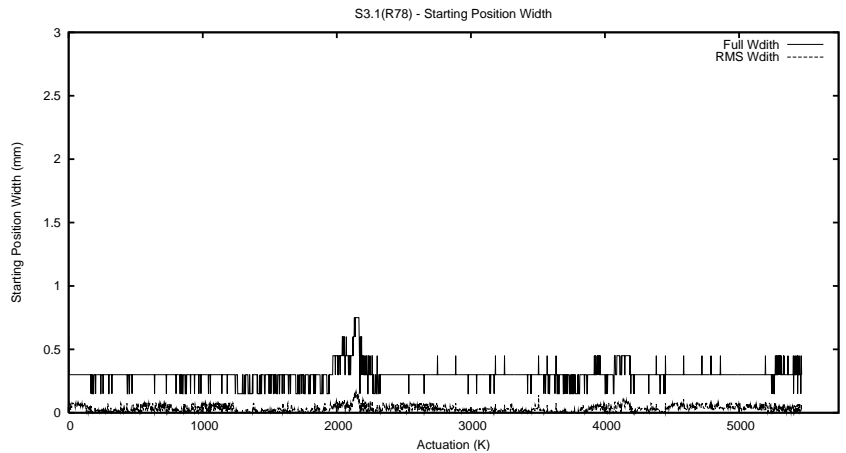

Target Performance Report - S3.1

Report Generated: May 14, 2015,

Last Actuation: 14/05/15 09:59:02

1 Operation Summary

	Last Shift	Total
Actuations:	68.2K	5469.1K
Quadrature Count errors:	0	0
Fiber ADC errors:	0	0
BPS errors (during actuation):	0	0
(R78) Gaps > 3s & < 10s:	0	5019
(R78) Gaps > 10s:	2	925
(R78) SP2 Corrections:	0	838
(R78) Capture Over/Under shoots:	2/0	8586/17743

2 Mechanical Performance

Starting position for the last 2000 actuations.

Starting position width over time.

Acceleration for the last 2000 actuations.

Acceleration over time. Normalised to a temperature 45C using the temperature data collected by the system.