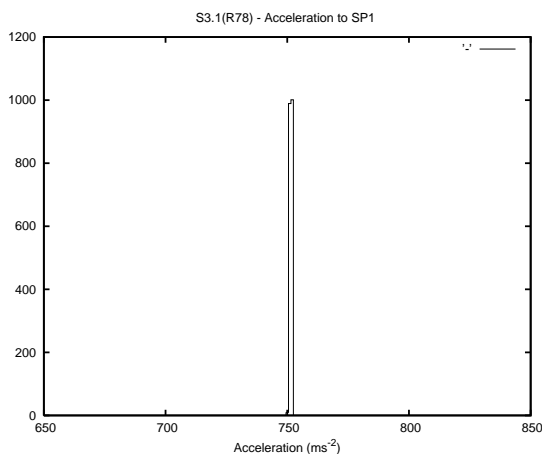

Target Performance Report - S3.1

Report Generated: May 14, 2015,

Last Actuation: 14/05/15 09:59:02

1 Operation Summary

	Last Shift	Total
Actuations:	68.2K	5469.1K
Quadrature Count errors:	0	0
Fiber ADC errors:	0	0
BPS errors (during actuation):	0	0
(R78) Gaps > 3s & < 10s:	0	5019
(R78) Gaps > 10s:	2	925
(R78) SP2 Corrections:	0	838
(R78) Capture Over/Under shoots:	2/0	8586/17743

2 Mechanical Performance

Starting position for the last 2000 actuations.

Starting position width over time.

Acceleration for the last 2000 actuations.

Acceleration over time. Normalised to a temperature 45C using the temperature data collected by the system.