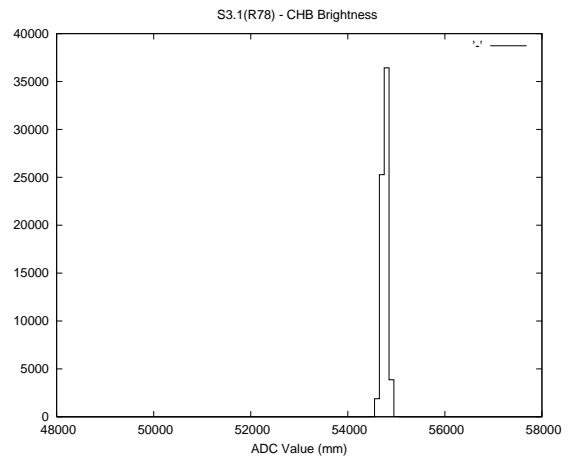

2 Mechanical Performance

Starting position for the last 2000 actuations.

Starting position width over time.

Acceleration for the last 2000 actuations.

Acceleration over time. Normalised to a temperature 45C using the temperature data collected by the system.

3 Optical Performance

4 BPS Check