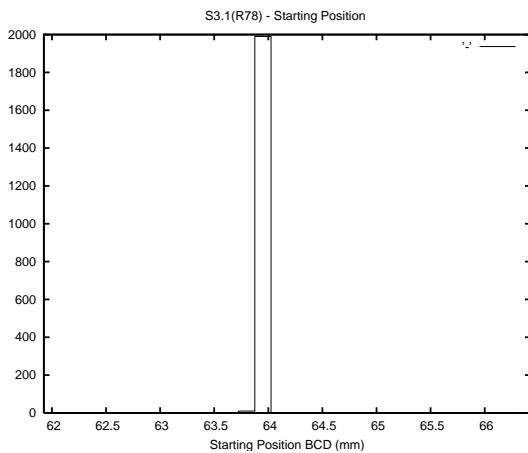

Target Performance Report - S3.1

Report Generated: May 14, 2015,

Last Actuation: 14/05/15 09:59:02

1 Operation Summary

	Last Shift	Total
Actuations:	68.2K	5469.1K
Quadrature Count errors:	0	0
Fiber ADC errors:	0	0
BPS errors (during actuation):	0	0
(R78) Gaps > 3s & < 10s:	0	5019
(R78) Gaps > 10s:	2	925
(R78) SP2 Corrections:	0	838
(R78) Capture Over/Under shoots:	2/0	8586/17743

2 Mechanical Performance

Starting position for the last 2000 actuations.

Starting position width over time.

Acceleration for the last 2000 actuations.

Acceleration over time. Normalised to a temperature 45C using the temperature data collected by the system.

3 Optical Performance

4 BPS Check