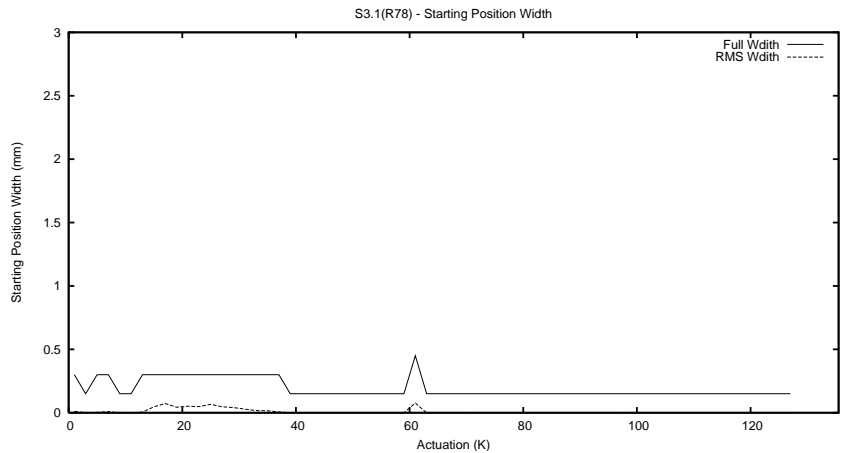

## 1 Operation Summary

	Last Shift	Total
Actuations:	68.2K	129.0K
Quadrature Count errors:	0	0
Fiber ADC errors:	0	0
BPS errors (during actuation):	0	0
(R78) Gaps > 3s & < 10s:	0	0
(R78) Gaps > 10s:	2	8
(R78) SP2 Corrections:	1	9
(R78) Capture Over/Under shoots:	16/0	82/21

## 2 Mechanical Performance

Starting position for the last 2000 actuations.

Starting position width over time.

Acceleration for the last 2000 actuations.

Acceleration over time. Normalised to a temperature 45C using the temperature data collected by the system.