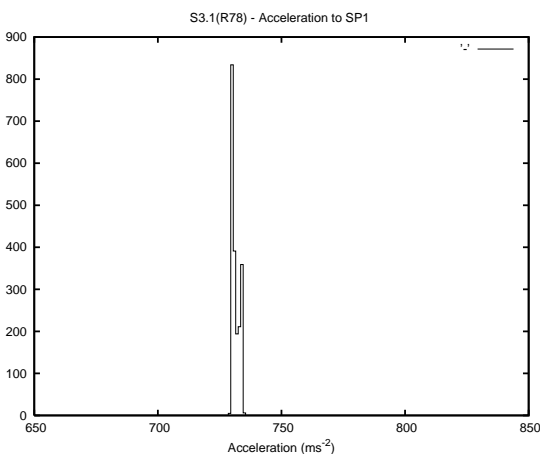

## 1 Operation Summary

	Last Shift	Total
Actuations:	68.2K	129.0K
Quadrature Count errors:	0	0
Fiber ADC errors:	0	0
BPS errors (during actuation):	0	0
(R78) Gaps > 3s & < 10s:	0	0
(R78) Gaps > 10s:	2	8
(R78) SP2 Corrections:	1	9
(R78) Capture Over/Under shoots:	16/0	82/21

## 2 Mechanical Performance

Starting position for the last 2000 actuations.

Starting position width over time.

Acceleration for the last 2000 actuations.

Acceleration over time. Normalised to a temperature 45C using the temperature data collected by the system.