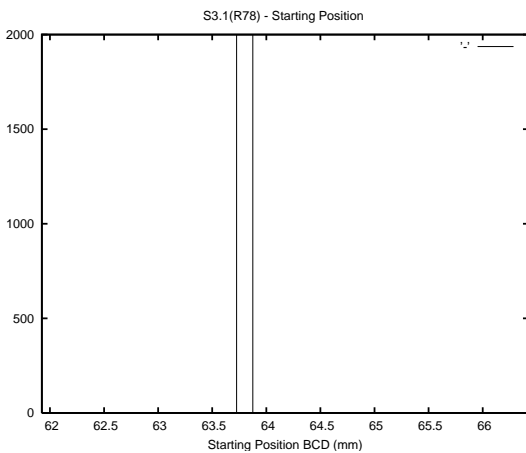

## 1 Operation Summary

	Last Shift	Total
Actuations:	68.2K	129.0K
Quadrature Count errors:	0	0
Fiber ADC errors:	0	0
BPS errors (during actuation):	0	0
(R78) Gaps > 3s & < 10s:	0	0
(R78) Gaps > 10s:	2	8
(R78) SP2 Corrections:	1	9
(R78) Capture Over/Under shoots:	16/0	82/21

## 2 Mechanical Performance

Starting position for the last 2000 actuations.

Starting position width over time.

Acceleration for the last 2000 actuations.

Acceleration over time. Normalised to a temperature 45C using the temperature data collected by the system.