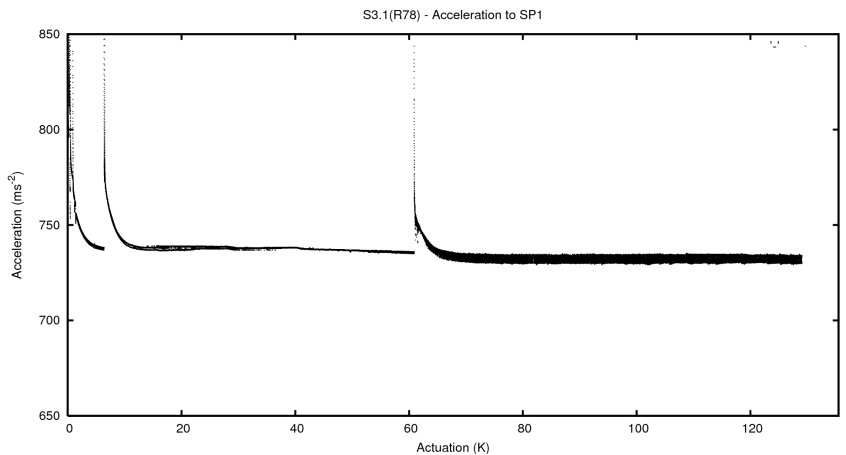

## 2 Mechanical Performance

Starting position for the last 2000 actuations.

Starting position width over time.

Acceleration for the last 2000 actuations.

Acceleration over time. Normalised to a temperature 45C using the temperature data collected by the system.

### 3 Optical Performance