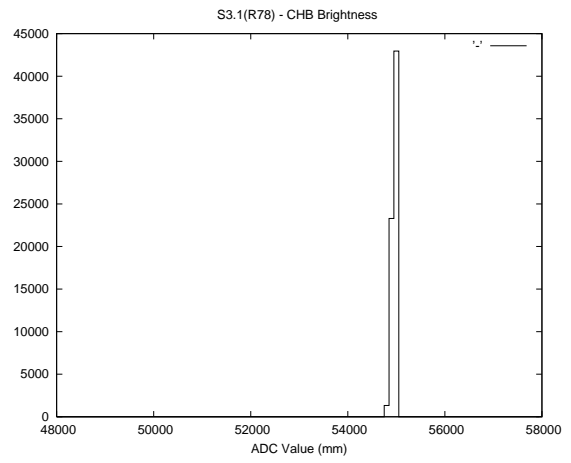

## 2 Mechanical Performance

Starting position for the last 2000 actuations.

Starting position width over time.

Acceleration for the last 2000 actuations.

Acceleration over time. Normalised to a temperature 45C using the temperature data collected by the system.

### 3 Optical Performance