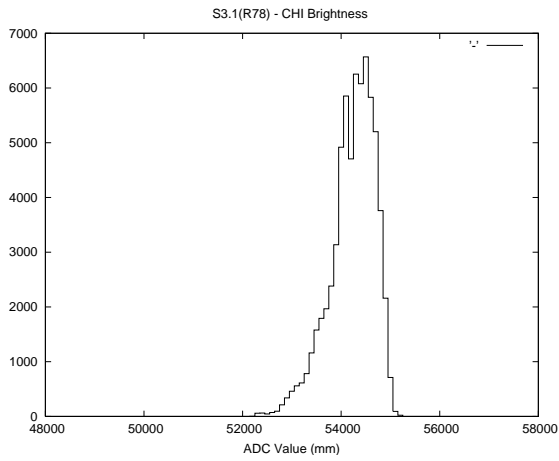

## 2 Mechanical Performance

Starting position for the last 2000 actuations.

Starting position width over time.

Acceleration for the last 2000 actuations.

Acceleration over time. Normalised to a temperature 45C using the temperature data collected by the system.

### 3 Optical Performance