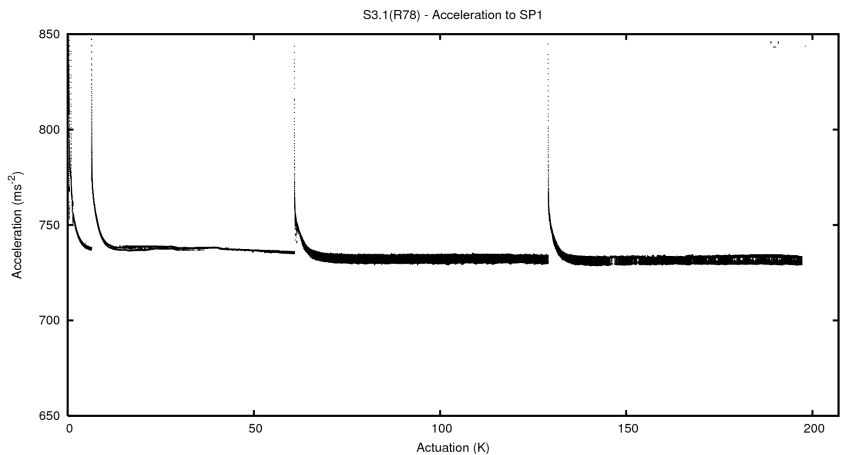

2 Mechanical Performance

Starting position for the last 2000 actuations.

Starting position width over time.

Acceleration for the last 2000 actuations.

Acceleration over time. Normalised to a temperature 45C using the temperature data collected by the system.

3 Optical Performance

4 BPS Check