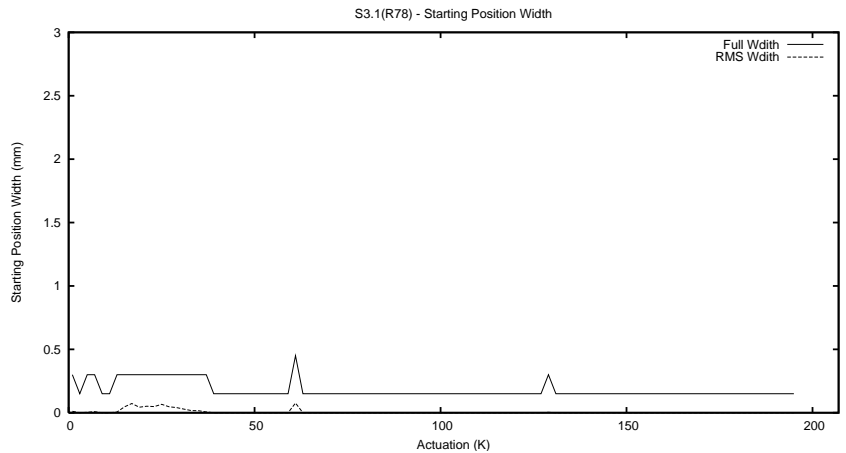

Target Performance Report - S3.1

Report Generated: August 22, 2015,

Last Actuation: 22/08/15 09:58:58

1 Operation Summary

	Last Shift	Total
Actuations:	68.1K	197.2K
Quadrature Count errors:	0	0
Fiber ADC errors:	0	0
BPS errors (during actuation):	0	0
(R78) Gaps > 3s & < 10s:	0	0
(R78) Gaps > 10s:	2	9
(R78) SP2 Corrections:	0	9
(R78) Capture Over/Under shoots:	0/0	82/21

2 Mechanical Performance

Starting position for the last 2000 actuations.

Starting position width over time.

Acceleration for the last 2000 actuations.

Acceleration over time. Normalised to a temperature 45C using the temperature data collected by the system.