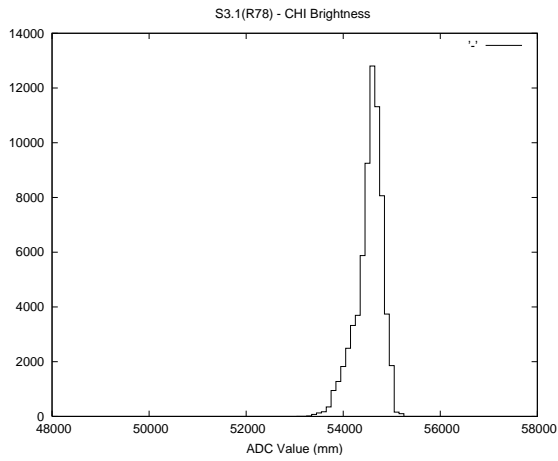

Target Performance Report - S3.1

Report Generated: August 22, 2015,

Last Actuation: 22/08/15 09:58:58

1 Operation Summary

	Last Shift	Total
Actuations:	68.1K	197.2K
Quadrature Count errors:	0	0
Fiber ADC errors:	0	0
BPS errors (during actuation):	0	0
(R78) Gaps > 3s & < 10s:	0	0
(R78) Gaps > 10s:	2	9
(R78) SP2 Corrections:	0	9
(R78) Capture Over/Under shoots:	0/0	82/21

2 Mechanical Performance

Starting position for the last 2000 actuations.

Starting position width over time.

Acceleration for the last 2000 actuations.

Acceleration over time. Normalised to a temperature 45C using the temperature data collected by the system.

3 Optical Performance

4 BPS Check