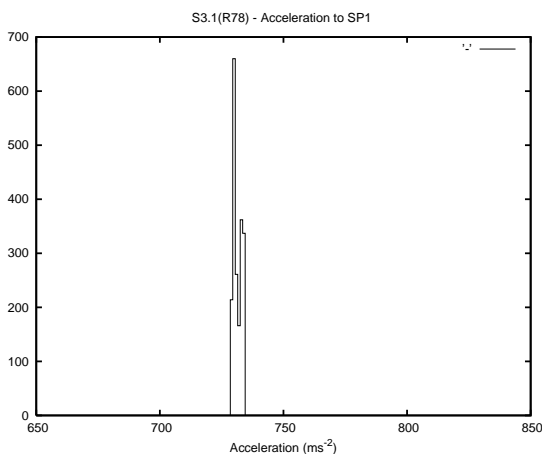

Target Performance Report - S3.1

Report Generated: August 22, 2015,

Last Actuation: 22/08/15 09:58:58

1 Operation Summary

	Last Shift	Total
Actuations:	68.1K	197.2K
Quadrature Count errors:	0	0
Fiber ADC errors:	0	0
BPS errors (during actuation):	0	0
(R78) Gaps > 3s & < 10s:	0	0
(R78) Gaps > 10s:	2	9
(R78) SP2 Corrections:	0	9
(R78) Capture Over/Under shoots:	0/0	82/21

2 Mechanical Performance

Starting position for the last 2000 actuations.

Starting position width over time.

Acceleration for the last 2000 actuations.

Acceleration over time. Normalised to a temperature 45C using the temperature data collected by the system.