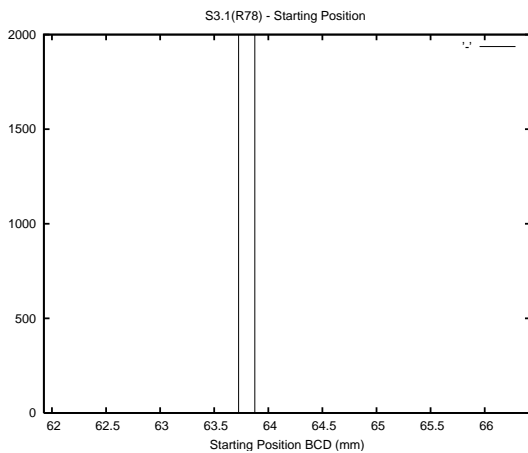

Target Performance Report - S3.1

Report Generated: August 22, 2015,

Last Actuation: 22/08/15 09:58:58

1 Operation Summary

	Last Shift	Total
Actuations:	68.1K	197.2K
Quadrature Count errors:	0	0
Fiber ADC errors:	0	0
BPS errors (during actuation):	0	0
(R78) Gaps > 3s & < 10s:	0	0
(R78) Gaps > 10s:	2	9
(R78) SP2 Corrections:	0	9
(R78) Capture Over/Under shoots:	0/0	82/21

2 Mechanical Performance

Starting position for the last 2000 actuations.

Starting position width over time.

Acceleration for the last 2000 actuations.

Acceleration over time. Normalised to a temperature 45C using the temperature data collected by the system.

3 Optical Performance

4 BPS Check