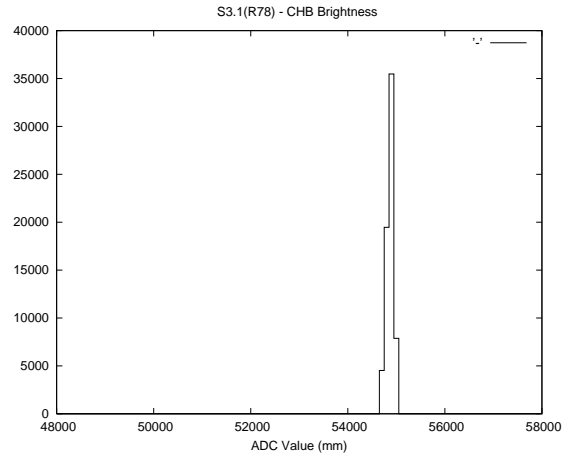

2 Mechanical Performance

Starting position for the last 2000 actuations.

Starting position width over time.

Acceleration for the last 2000 actuations.

Acceleration over time. Normalised to a temperature 45C using the temperature data collected by the system.

3 Optical Performance

4 BPS Check