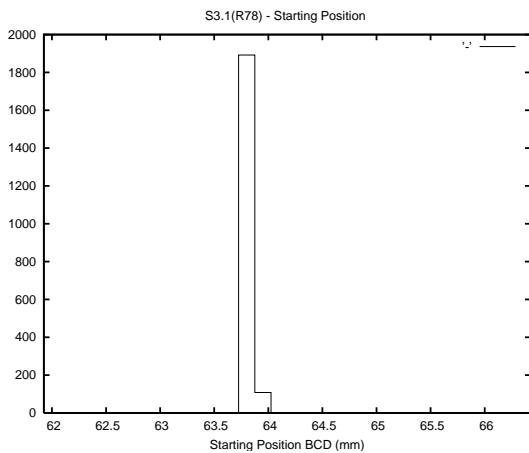

Target Performance Report - S3.1
 Report Generated: September 12, 2015,
 Last Actuation: 12/09/15 09:58:54

1 Operation Summary

	Last Shift	Total
Actuations:	67.9K	1607.1K
Quadrature Count errors:	0	0
Fiber ADC errors:	0	0
BPS errors (during actuation):	0	0
(R78) Gaps > 3s & < 10s:	20	2606
(R78) Gaps > 10s:	3	149
(R78) SP2 Corrections:	84	3462
(R78) Capture Over/Under shoots:	3917/2025	72357/40487

2 Mechanical Performance

Starting position for the last 2000 actuations.

Starting position width over time.

Acceleration for the last 2000 actuations.

Acceleration over time. Normalised to a temperature 45C using the temperature data collected by the system.

3 Optical Performance

4 BPS Check