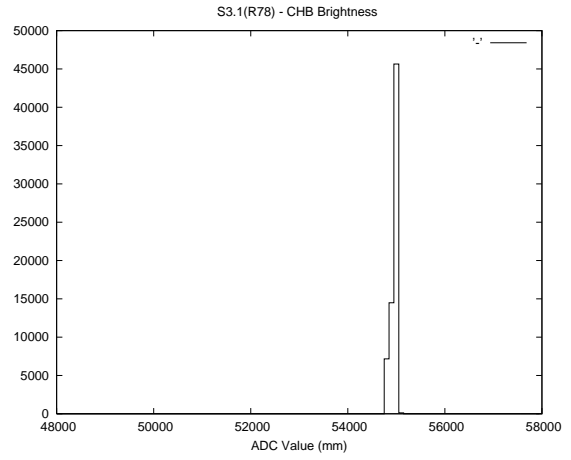

2 Mechanical Performance

Starting position for the last 2000 actuations.

Starting position width over time.

Acceleration for the last 2000 actuations.

Acceleration over time. Normalised to a temperature 45C using the temperature data collected by the system.

3 Optical Performance

4 BPS Check