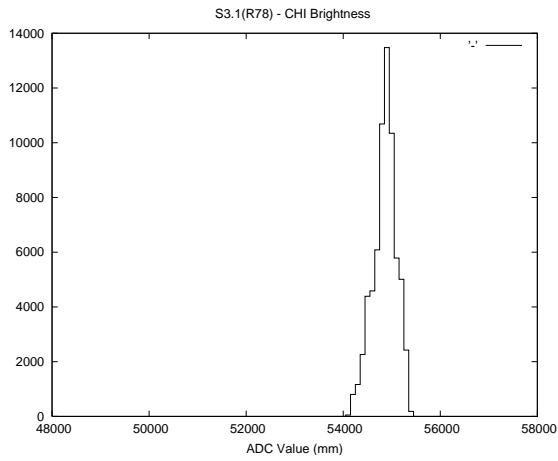

Target Performance Report - S3.1
 Report Generated: September 12, 2015,
 Last Actuation: 12/09/15 09:58:54

1 Operation Summary

	Last Shift	Total
Actuations:	67.9K	1607.1K
Quadrature Count errors:	0	0
Fiber ADC errors:	0	0
BPS errors (during actuation):	0	0
(R78) Gaps > 3s & < 10s:	20	2606
(R78) Gaps > 10s:	3	149
(R78) SP2 Corrections:	84	3462
(R78) Capture Over/Under shoots:	3917/2025	72357/40487

2 Mechanical Performance

Starting position for the last 2000 actuations.

Starting position width over time.

Acceleration for the last 2000 actuations.

Acceleration over time. Normalised to a temperature 45C using the temperature data collected by the system.

3 Optical Performance

4 BPS Check