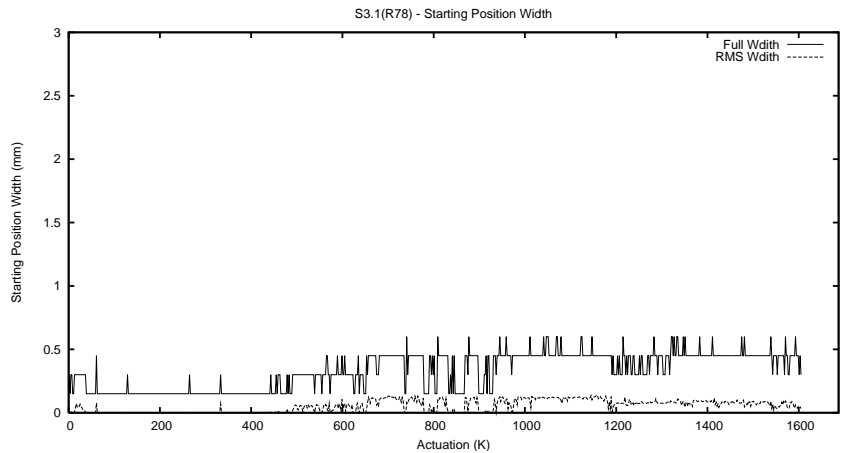

Target Performance Report - S3.1
 Report Generated: September 12, 2015,
 Last Actuation: 12/09/15 09:58:54

1 Operation Summary

	Last Shift	Total
Actuations:	67.9K	1607.1K
Quadrature Count errors:	0	0
Fiber ADC errors:	0	0
BPS errors (during actuation):	0	0
(R78) Gaps > 3s & < 10s:	20	2606
(R78) Gaps > 10s:	3	149
(R78) SP2 Corrections:	84	3462
(R78) Capture Over/Under shoots:	3917/2025	72357/40487

2 Mechanical Performance

Starting position for the last 2000 actuations.

Starting position width over time.

Acceleration for the last 2000 actuations.

Acceleration over time. Normalised to a temperature 45C using the temperature data collected by the system.