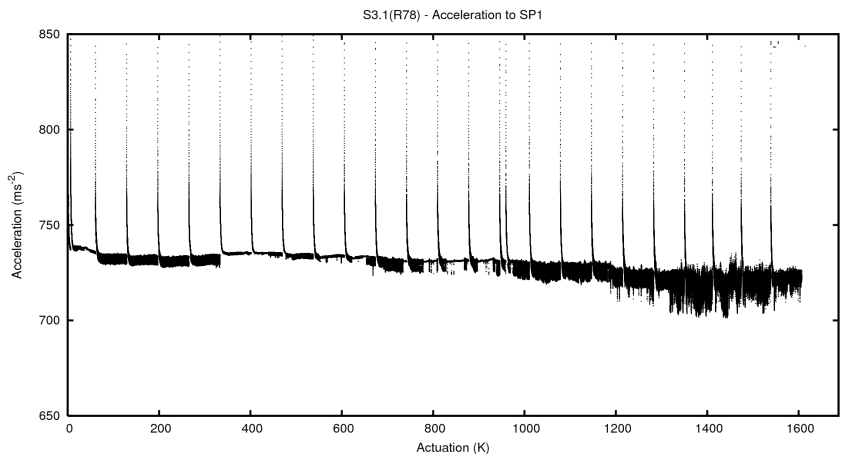

2 Mechanical Performance

Starting position for the last 2000 actuations.

Starting position width over time.

Acceleration for the last 2000 actuations.

Acceleration over time. Normalised to a temperature 45C using the temperature data collected by the system.

3 Optical Performance

4 BPS Check