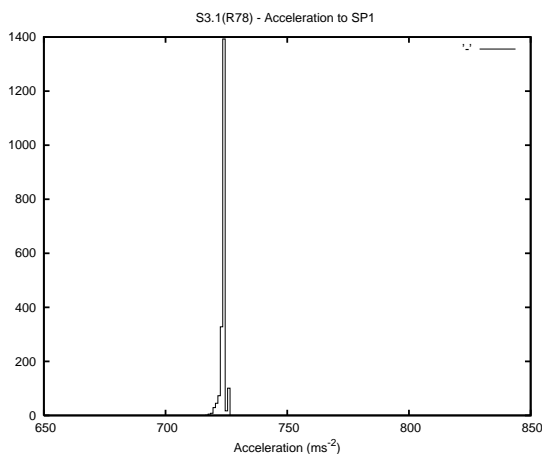

Target Performance Report - S3.1
 Report Generated: September 12, 2015,
 Last Actuation: 12/09/15 09:58:54

1 Operation Summary

	Last Shift	Total
Actuations:	67.9K	1607.1K
Quadrature Count errors:	0	0
Fiber ADC errors:	0	0
BPS errors (during actuation):	0	0
(R78) Gaps > 3s & < 10s:	20	2606
(R78) Gaps > 10s:	3	149
(R78) SP2 Corrections:	84	3462
(R78) Capture Over/Under shoots:	3917/2025	72357/40487

2 Mechanical Performance

Starting position for the last 2000 actuations.

Starting position width over time.

Acceleration for the last 2000 actuations.

Acceleration over time. Normalised to a temperature 45C using the temperature data collected by the system.