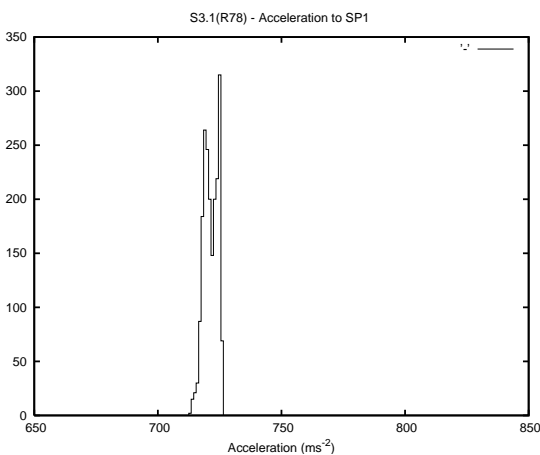

Target Performance Report - S3.1
 Report Generated: September 30, 2015,
 Last Actuation: 30/09/15 09:58:53

1 Operation Summary

	Last Shift	Total
Actuations:	68.0K	1803.6K
Quadrature Count errors:	0	0
Fiber ADC errors:	0	0
BPS errors (during actuation):	0	0
(R78) Gaps > 3s & < 10s:	5	2622
(R78) Gaps > 10s:	3	155
(R78) SP2 Corrections:	15	3548
(R78) Capture Over/Under shoots:	781/717	77417/44393

2 Mechanical Performance

Starting position for the last 2000 actuations.

Starting position width over time.

Acceleration for the last 2000 actuations.

Acceleration over time. Normalised to a temperature 45C using the temperature data collected by the system.