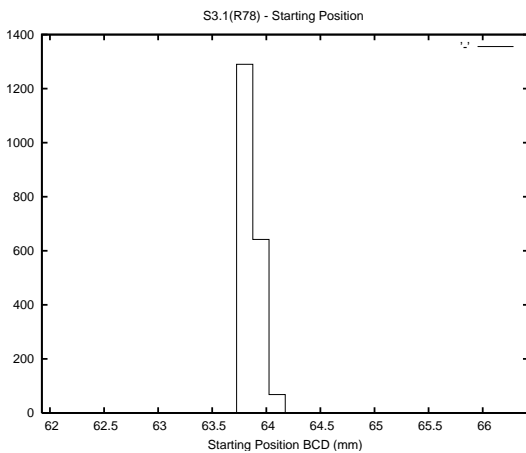

Target Performance Report - S3.1
 Report Generated: September 30, 2015,
 Last Actuation: 30/09/15 09:58:53

1 Operation Summary

	Last Shift	Total
Actuations:	68.0K	1803.6K
Quadrature Count errors:	0	0
Fiber ADC errors:	0	0
BPS errors (during actuation):	0	0
(R78) Gaps > 3s & < 10s:	5	2622
(R78) Gaps > 10s:	3	155
(R78) SP2 Corrections:	15	3548
(R78) Capture Over/Under shoots:	781/717	77417/44393

2 Mechanical Performance

Starting position for the last 2000 actuations.

Starting position width over time.

Acceleration for the last 2000 actuations.

Acceleration over time. Normalised to a temperature 45C using the temperature data collected by the system.

3 Optical Performance

4 BPS Check