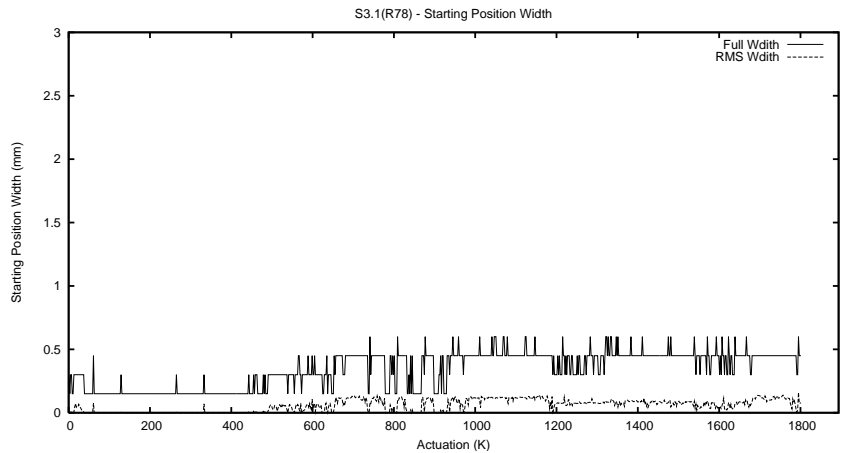

Target Performance Report - S3.1
 Report Generated: September 30, 2015,
 Last Actuation: 30/09/15 09:58:53

1 Operation Summary

	Last Shift	Total
Actuations:	68.0K	1803.6K
Quadrature Count errors:	0	0
Fiber ADC errors:	0	0
BPS errors (during actuation):	0	0
(R78) Gaps > 3s & < 10s:	5	2622
(R78) Gaps > 10s:	3	155
(R78) SP2 Corrections:	15	3548
(R78) Capture Over/Under shoots:	781/717	77417/44393

2 Mechanical Performance

Starting position for the last 2000 actuations.

Starting position width over time.

Acceleration for the last 2000 actuations.

Acceleration over time. Normalised to a temperature 45C using the temperature data collected by the system.