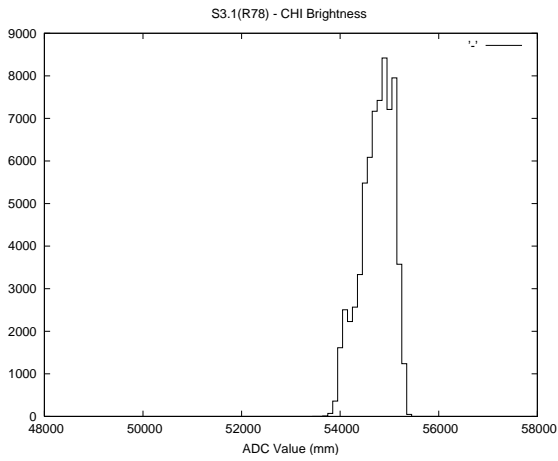

Target Performance Report - S3.1
 Report Generated: September 30, 2015,
 Last Actuation: 30/09/15 09:58:53

1 Operation Summary

	Last Shift	Total
Actuations:	68.0K	1803.6K
Quadrature Count errors:	0	0
Fiber ADC errors:	0	0
BPS errors (during actuation):	0	0
(R78) Gaps > 3s & < 10s:	5	2622
(R78) Gaps > 10s:	3	155
(R78) SP2 Corrections:	15	3548
(R78) Capture Over/Under shoots:	781/717	77417/44393

2 Mechanical Performance

Starting position for the last 2000 actuations.

Starting position width over time.

Acceleration for the last 2000 actuations.

Acceleration over time. Normalised to a temperature 45C using the temperature data collected by the system.

3 Optical Performance

4 BPS Check