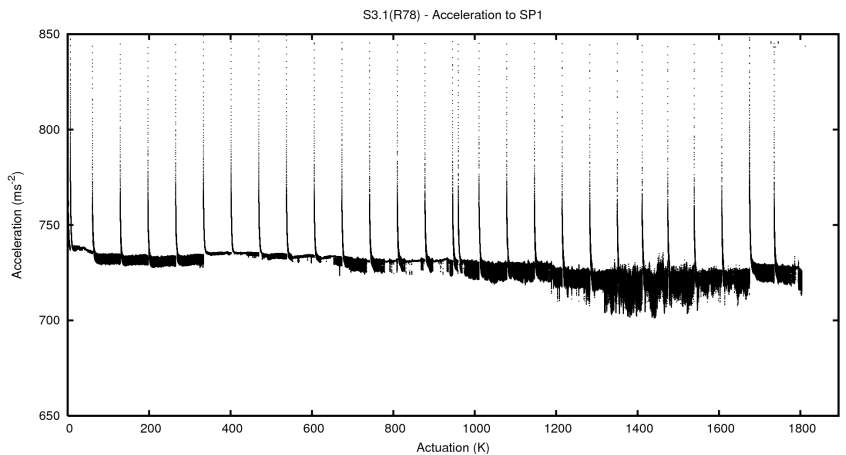

2 Mechanical Performance

Starting position for the last 2000 actuations.

Starting position width over time.

Acceleration for the last 2000 actuations.

Acceleration over time. Normalised to a temperature 45C using the temperature data collected by the system.

3 Optical Performance

4 BPS Check