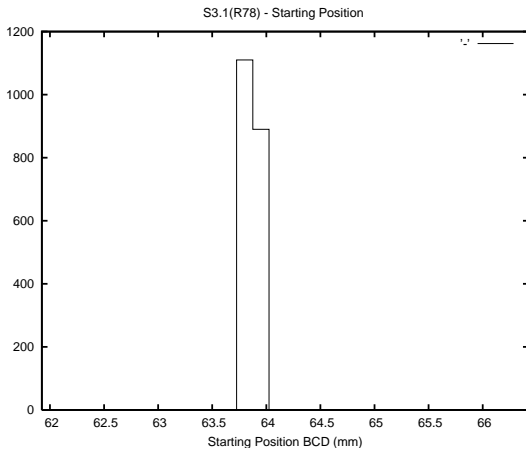

Target Performance Report - S3.1

Report Generated: October 1, 2015,

Last Actuation: 01/10/15 09:58:52

1 Operation Summary

	Last Shift	Total
Actuations:	68.0K	1871.6K
Quadrature Count errors:	0	0
Fiber ADC errors:	0	0
BPS errors (during actuation):	0	0
(R78) Gaps > 3s & < 10s:	2	2624
(R78) Gaps > 10s:	2	156
(R78) SP2 Corrections:	153	3701
(R78) Capture Over/Under shoots:	4814/1723	82231/46116

2 Mechanical Performance

Starting position for the last 2000 actuations.

Starting position width over time.

Acceleration for the last 2000 actuations.

Acceleration over time. Normalised to a temperature 45C using the temperature data collected by the system.

3 Optical Performance

4 BPS Check