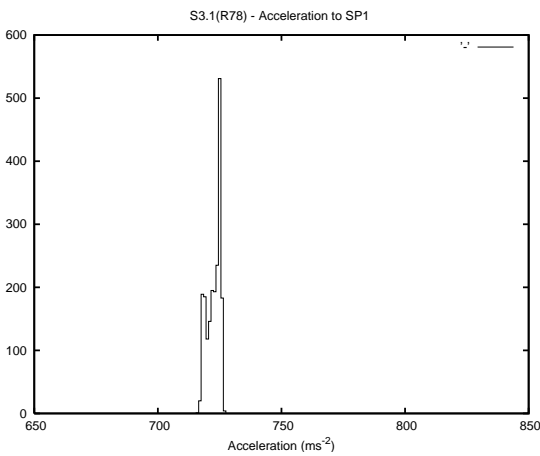

Target Performance Report - S3.1

Report Generated: October 1, 2015,

Last Actuation: 01/10/15 09:58:52

1 Operation Summary

	Last Shift	Total
Actuations:	68.0K	1871.6K
Quadrature Count errors:	0	0
Fiber ADC errors:	0	0
BPS errors (during actuation):	0	0
(R78) Gaps > 3s & < 10s:	2	2624
(R78) Gaps > 10s:	2	156
(R78) SP2 Corrections:	153	3701
(R78) Capture Over/Under shoots:	4814/1723	82231/46116

2 Mechanical Performance

Starting position for the last 2000 actuations.

Starting position width over time.

Acceleration for the last 2000 actuations.

Acceleration over time. Normalised to a temperature 45C using the temperature data collected by the system.