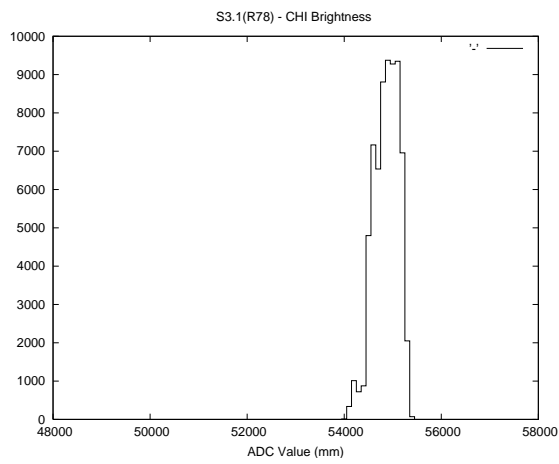

2 Mechanical Performance

Starting position for the last 2000 actuations.

Starting position width over time.

Acceleration for the last 2000 actuations.

Acceleration over time. Normalised to a temperature 45C using the temperature data collected by the system.

3 Optical Performance

4 BPS Check