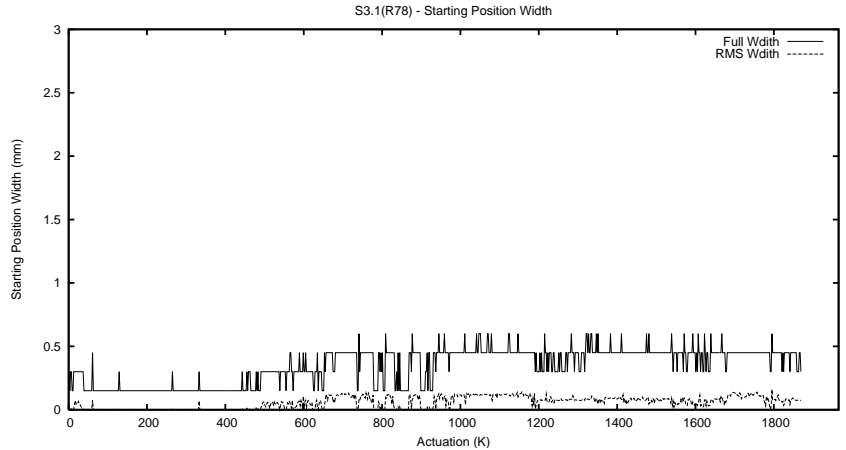

Target Performance Report - S3.1

Report Generated: October 1, 2015,

Last Actuation: 01/10/15 09:58:52

1 Operation Summary

	Last Shift	Total
Actuations:	68.0K	1871.6K
Quadrature Count errors:	0	0
Fiber ADC errors:	0	0
BPS errors (during actuation):	0	0
(R78) Gaps > 3s & < 10s:	2	2624
(R78) Gaps > 10s:	2	156
(R78) SP2 Corrections:	153	3701
(R78) Capture Over/Under shoots:	4814/1723	82231/46116

2 Mechanical Performance

Starting position for the last 2000 actuations.

Starting position width over time.

Acceleration for the last 2000 actuations.

Acceleration over time. Normalised to a temperature 45C using the temperature data collected by the system.