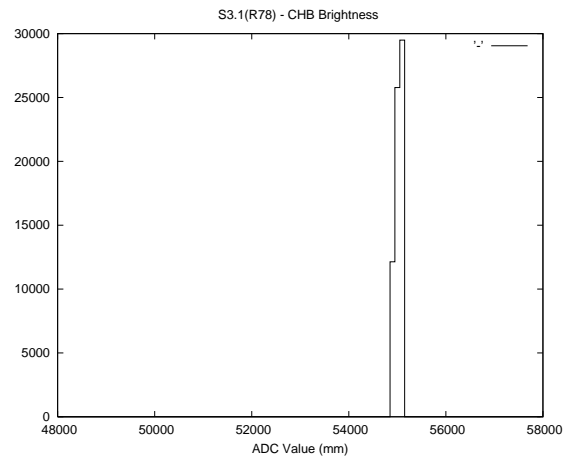

2 Mechanical Performance

Starting position for the last 2000 actuations.

Starting position width over time.

Acceleration for the last 2000 actuations.

Acceleration over time. Normalised to a temperature 45C using the temperature data collected by the system.

3 Optical Performance

4 BPS Check