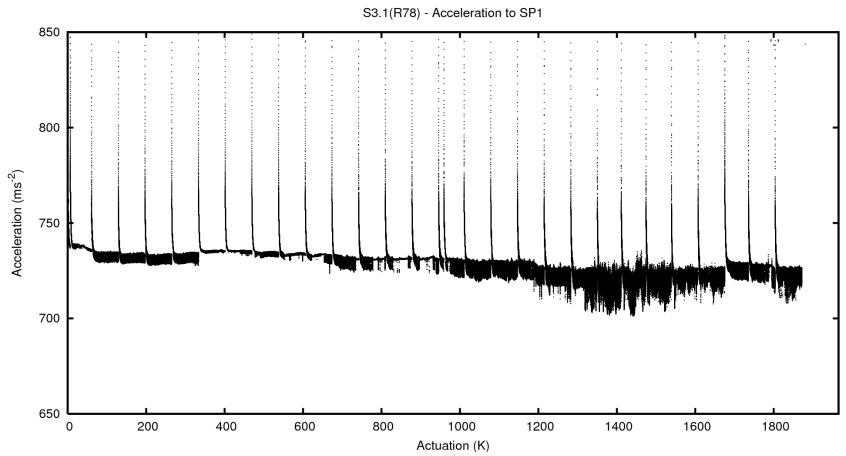

2 Mechanical Performance

Starting position for the last 2000 actuations.

Starting position width over time.

Acceleration for the last 2000 actuations.

Acceleration over time. Normalised to a temperature 45C using the temperature data collected by the system.

3 Optical Performance

4 BPS Check