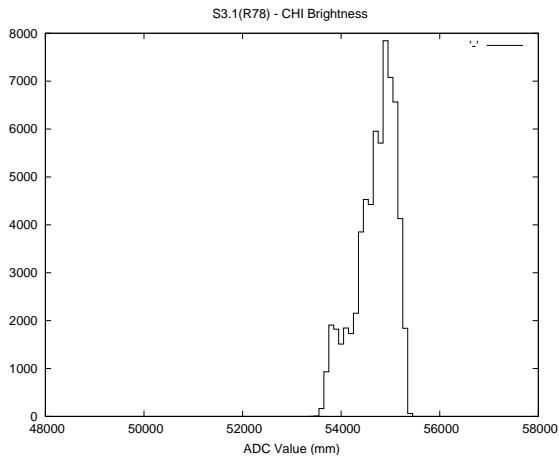

Target Performance Report - S3.1

Report Generated: October 3, 2015,

Last Actuation: 03/10/15 09:58:53

1 Operation Summary

	Last Shift	Total
Actuations:	64.7K	2003.8K
Quadrature Count errors:	0	0
Fiber ADC errors:	0	0
BPS errors (during actuation):	0	0
(R78) Gaps > 3s & < 10s:	611	3347
(R78) Gaps > 10s:	72	232
(R78) SP2 Corrections:	644	4406
(R78) Capture Over/Under shoots:	5688/8329	90985/55655

2 Mechanical Performance

Starting position for the last 2000 actuations.

Starting position width over time.

Acceleration for the last 2000 actuations.

Acceleration over time. Normalised to a temperature 45C using the temperature data collected by the system.

3 Optical Performance

4 BPS Check