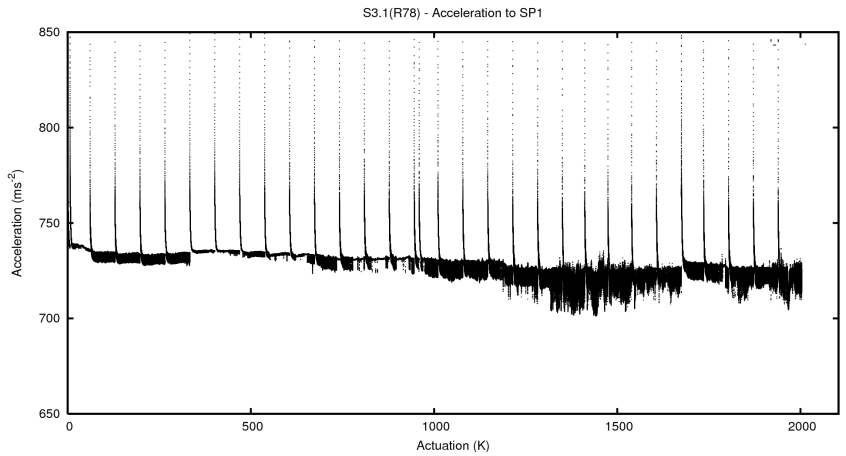

2 Mechanical Performance

Starting position for the last 2000 actuations.

Starting position width over time.

Acceleration for the last 2000 actuations.

Acceleration over time. Normalised to a temperature 45C using the temperature data collected by the system.

3 Optical Performance

4 BPS Check