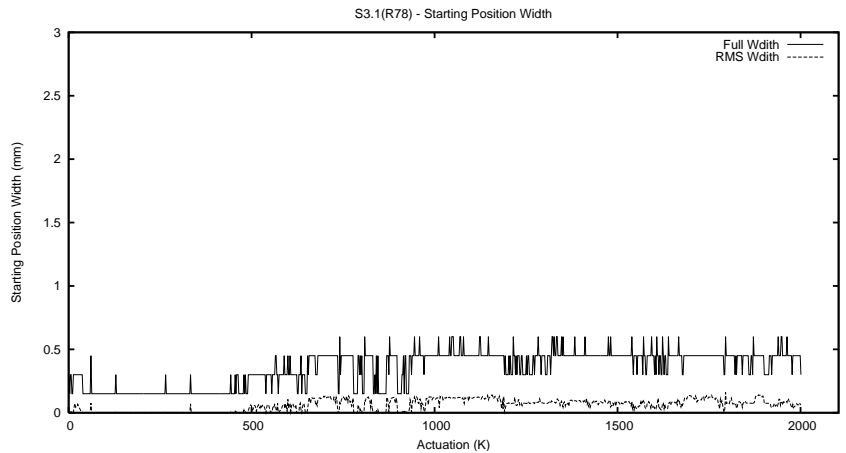

Target Performance Report - S3.1

Report Generated: October 3, 2015,

Last Actuation: 03/10/15 09:58:53

1 Operation Summary

	Last Shift	Total
Actuations:	64.7K	2003.8K
Quadrature Count errors:	0	0
Fiber ADC errors:	0	0
BPS errors (during actuation):	0	0
(R78) Gaps > 3s & < 10s:	611	3347
(R78) Gaps > 10s:	72	232
(R78) SP2 Corrections:	644	4406
(R78) Capture Over/Under shoots:	5688/8329	90985/55655

2 Mechanical Performance

Starting position for the last 2000 actuations.

Starting position width over time.

Acceleration for the last 2000 actuations.

Acceleration over time. Normalised to a temperature 45C using the temperature data collected by the system.