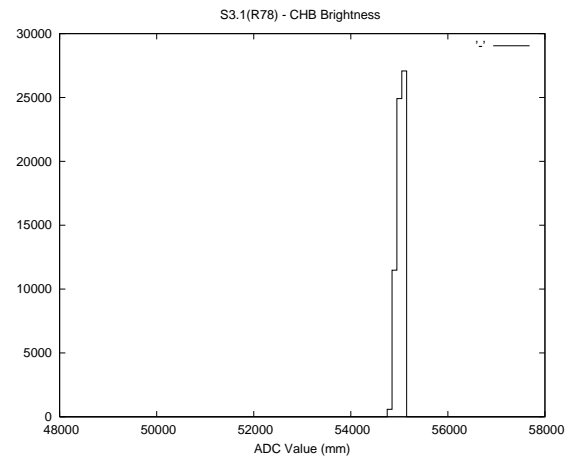

Target Performance Report - S3.1

Report Generated: October 3, 2015,

Last Actuation: 03/10/15 09:58:53

1 Operation Summary

	Last Shift	Total
Actuations:	64.7K	2003.8K
Quadrature Count errors:	0	0
Fiber ADC errors:	0	0
BPS errors (during actuation):	0	0
(R78) Gaps > 3s & < 10s:	611	3347
(R78) Gaps > 10s:	72	232
(R78) SP2 Corrections:	644	4406
(R78) Capture Over/Under shoots:	5688/8329	90985/55655

2 Mechanical Performance

Starting position for the last 2000 actuations.

Starting position width over time.

Acceleration for the last 2000 actuations.

Acceleration over time. Normalised to a temperature 45C using the temperature data collected by the system.

3 Optical Performance

4 BPS Check