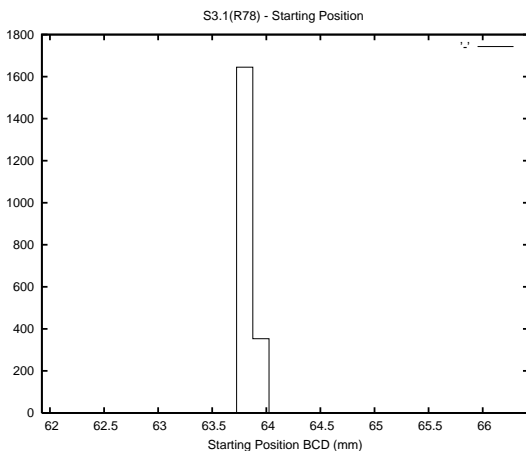

Target Performance Report - S3.1

Report Generated: October 3, 2015,

Last Actuation: 03/10/15 09:58:53

1 Operation Summary

	Last Shift	Total
Actuations:	64.7K	2003.8K
Quadrature Count errors:	0	0
Fiber ADC errors:	0	0
BPS errors (during actuation):	0	0
(R78) Gaps > 3s & < 10s:	611	3347
(R78) Gaps > 10s:	72	232
(R78) SP2 Corrections:	644	4406
(R78) Capture Over/Under shoots:	5688/8329	90985/55655

2 Mechanical Performance

Starting position for the last 2000 actuations.

Starting position width over time.

Acceleration for the last 2000 actuations.

Acceleration over time. Normalised to a temperature 45C using the temperature data collected by the system.

3 Optical Performance

4 BPS Check