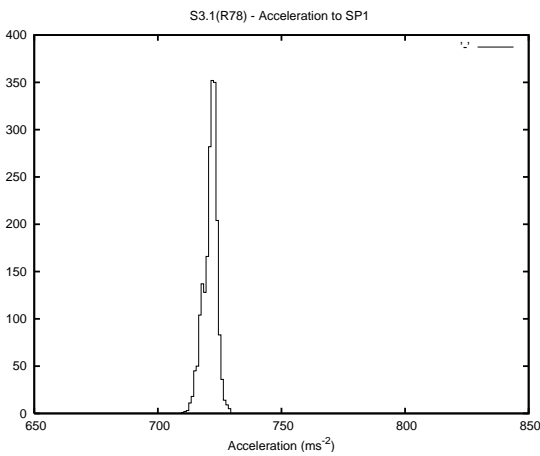

Target Performance Report - S3.1

Report Generated: October 3, 2015,

Last Actuation: 03/10/15 09:58:53

1 Operation Summary

	Last Shift	Total
Actuations:	64.7K	2003.8K
Quadrature Count errors:	0	0
Fiber ADC errors:	0	0
BPS errors (during actuation):	0	0
(R78) Gaps > 3s & < 10s:	611	3347
(R78) Gaps > 10s:	72	232
(R78) SP2 Corrections:	644	4406
(R78) Capture Over/Under shoots:	5688/8329	90985/55655

2 Mechanical Performance

Starting position for the last 2000 actuations.

Starting position width over time.

Acceleration for the last 2000 actuations.

Acceleration over time. Normalised to a temperature 45C using the temperature data collected by the system.